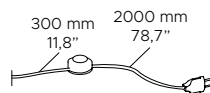

FL

Interruttore ON-OFF su cavo
ON-OFF switch on cable

L: 300 + 2000 mm
L: 11,8" + 78,7"