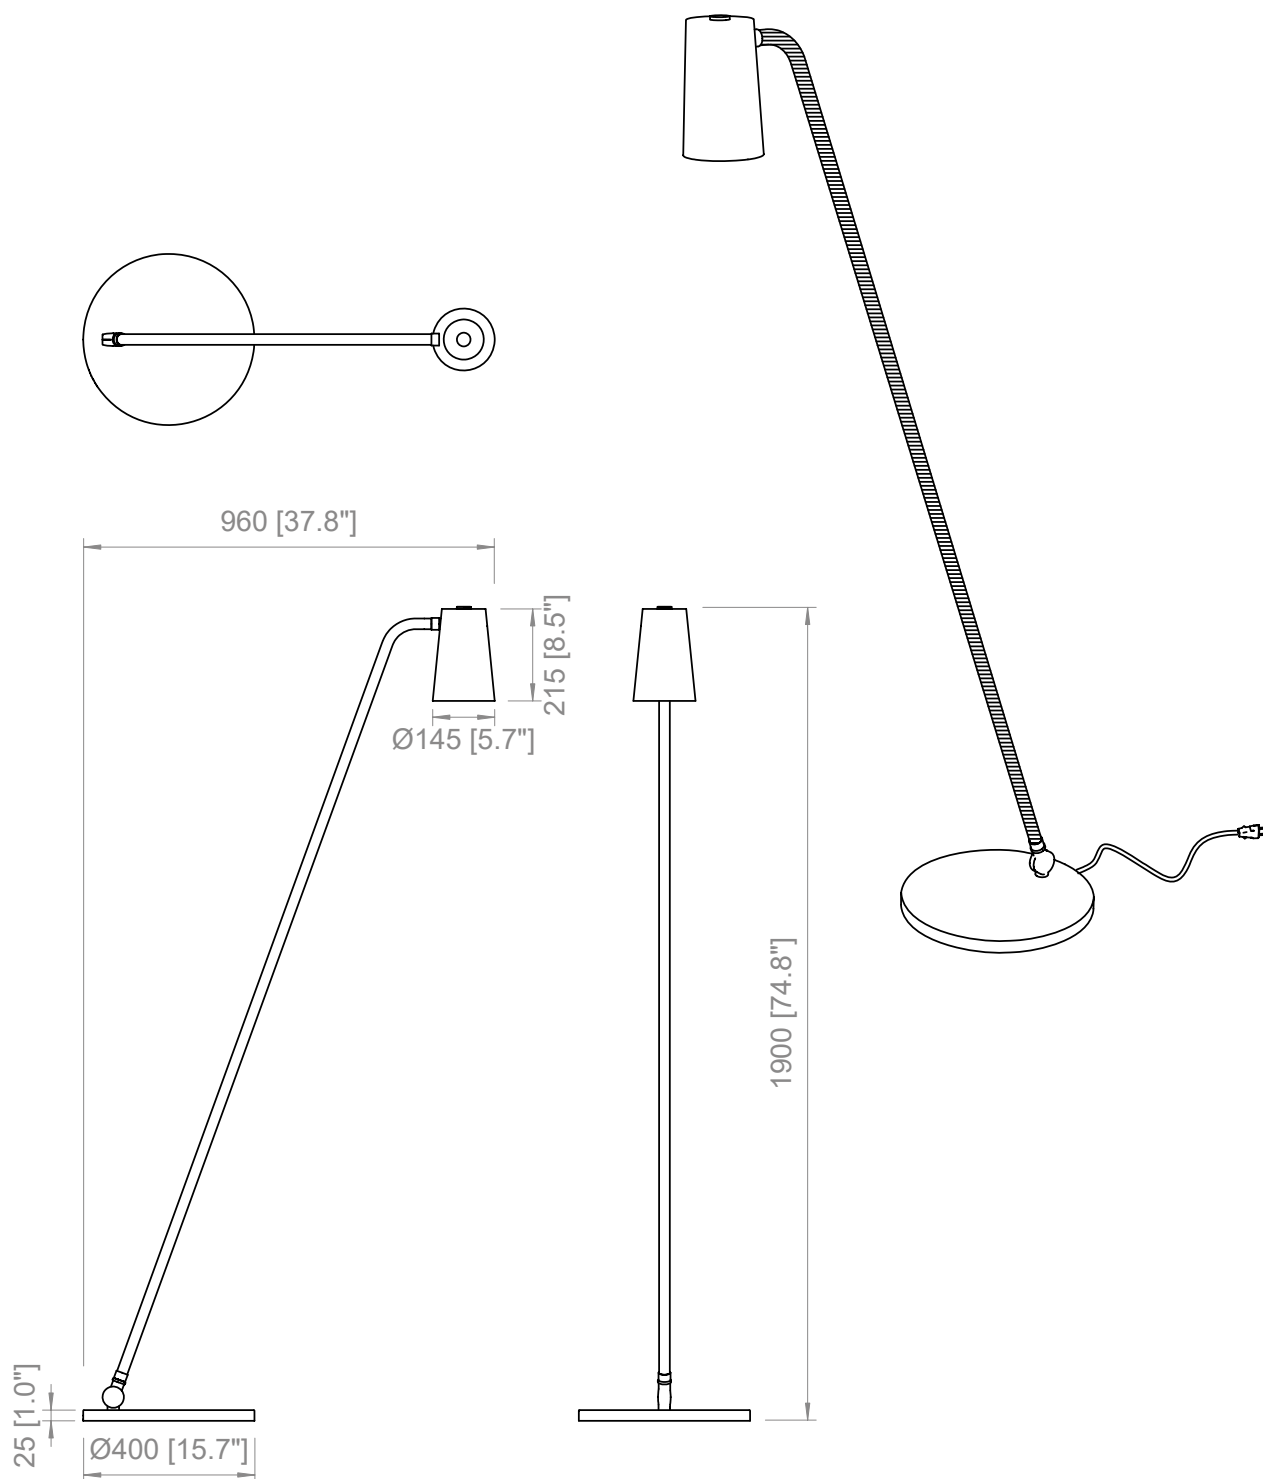

L: 300 + 2000 mm
L: 11,8" + 78,7"

FONTE LUMINOSA / LIGHT SOURCE

220-240V

 E27 LED

AP
1 x 5W E27
Lampadina LED
LED light bulb
IP20

DESK
1 x 10W E27
Lampadina LED
LED light bulb
IP20

FL
1 x 14W E27
Lampadina LED
LED light bulb
IP20

AP
1 x 5W E26
LED light bulb
IP20

DESK
1 x 10W E26
LED light bulb
IP20

FL
1 x 14W E26
LED light bulb
IP20

*Foot dimmer available on demand,
compatible with dimmable
LED light bulbs only*

PRODOTTO / PRODUCT IMBALLI / PACKAGING
Peso-Weight

0.5 kg / 1.1 lbs

Box 1

L: 270 mm / 10.6"

P-W: 220 mm / 8.6"

H: 250 mm / 9.8"

Peso-Weight: 1 kg / 2.2 lbs

PRODOTTO / PRODUCT IMBALLI / PACKAGING

<p>Peso-Weight 5 kg / 11 lbs</p>	<p>Box 1 L: 570 mm / 22.4" P-W: 250 mm / 9.8" H: 590 mm / 23.2" Peso-Weight: 6 kg / 13.2 lbs</p>
---	---

PRODOTTO / PRODUCT IMBALLI / PACKAGING

Peso-Weight	Box 1	Box 2
22 kg / 48.5 lbs	L: 370 mm / 14.5" P-W: 170 mm / 6.7" H: 2210 mm / 87" Peso-Weight: 10 kg / 2.2 lbs	L: 520 mm / 20.4" P-W: 520 mm / 20.4" H: 160 mm / 6.3" Peso-Weight: 14 kg / 30.8 lbs