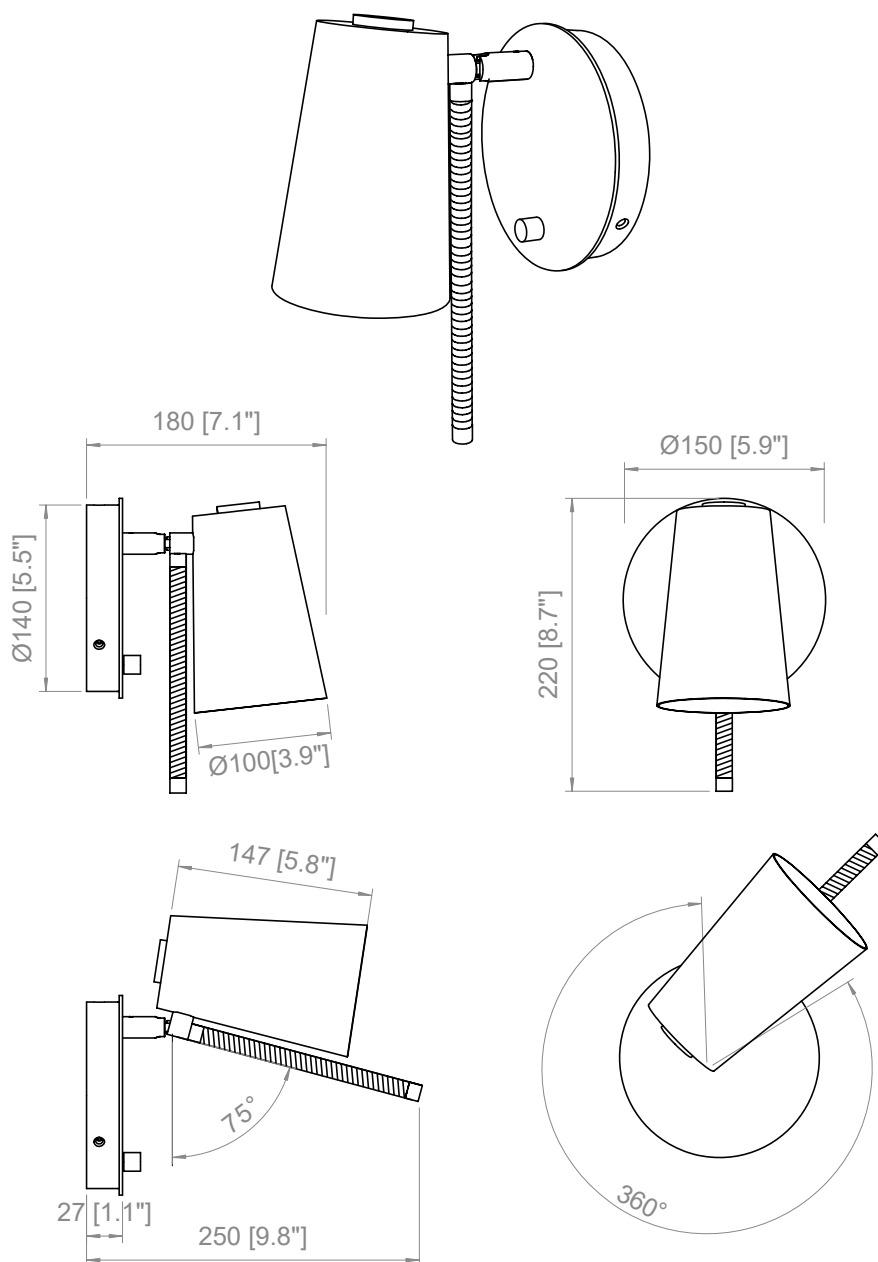

PRODOTTO / PRODUCT   IMBALLI / PACKAGING

Peso-Weight

0.5 kg / 1.1 lbs

Box 1

L: 270 mm / 10.6"

P-W: 220 mm / 8.6"

H: 250 mm / 9.8"

Peso-Weight: 1 kg / 2.2 lbs