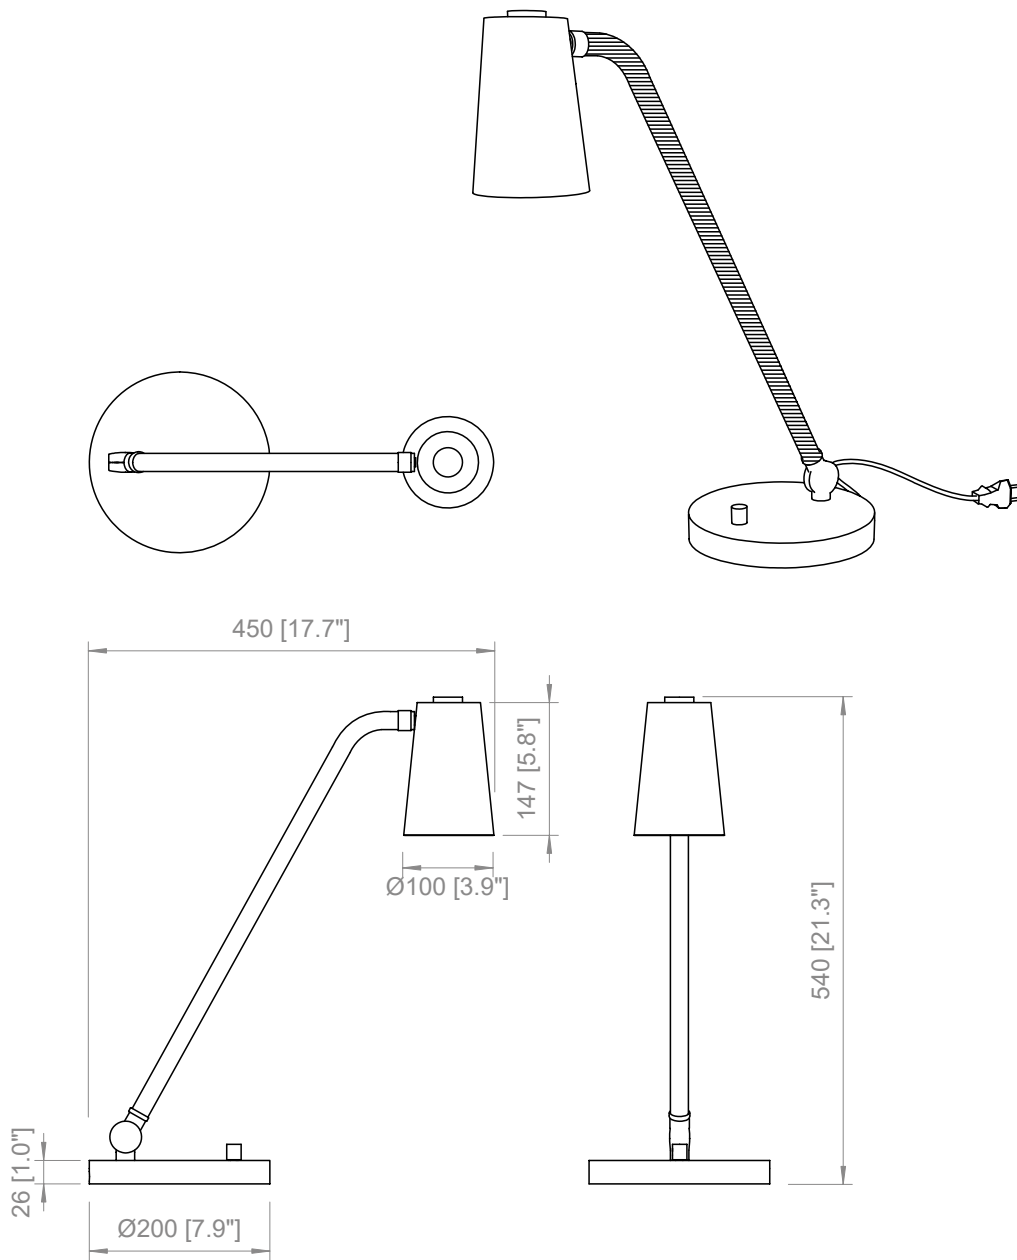

L: 300 + 2000 mm
L: 11,8" + 78,7"

FONTE LUMINOSA / LIGHT SOURCE

220-240V

 E27 LED

AP
1 x 5W E27
Lampadina LED
LED light bulb
IP20

DESK
1 x 10W E27
Lampadina LED
LED light bulb
IP20

FL
1 x 14W E27
Lampadina LED
LED light bulb
IP20

AP
1 x 5W E26
LED light bulb
IP20

DESK
1 x 10W E26
LED light bulb
IP20

FL
1 x 14W E26
LED light bulb
IP20

*Foot dimmer available on demand,
compatible with dimmable
LED light bulbs only*

PRODOTTO / PRODUCT IMBALLI / PACKAGING
Peso-Weight

0.5 kg / 1.1 lbs

Box 1

L: 270 mm / 10.6"

P-W: 220 mm / 8.6"

H: 250 mm / 9.8"

Peso-Weight: 1 kg / 2.2 lbs

PRODOTTO / PRODUCT IMBALLI / PACKAGING

<p>Peso-Weight 5 kg / 11 lbs</p>	<p>Box 1 L: 570 mm / 22.4" P-W: 250 mm / 9.8" H: 590 mm / 23.2" Peso-Weight: 6 kg / 13.2 lbs</p>
---	---

PRODOTTO / PRODUCT IMBALLI / PACKAGING

Peso-Weight	Box 1	Box 2
22 kg / 48.5 lbs	L: 370 mm / 14.5" P-W: 170 mm / 6.7" H: 2210 mm / 87" Peso-Weight: 10 kg / 2.2 lbs	L: 520 mm / 20.4" P-W: 520 mm / 20.4" H: 160 mm / 6.3" Peso-Weight: 14 kg / 30.8 lbs