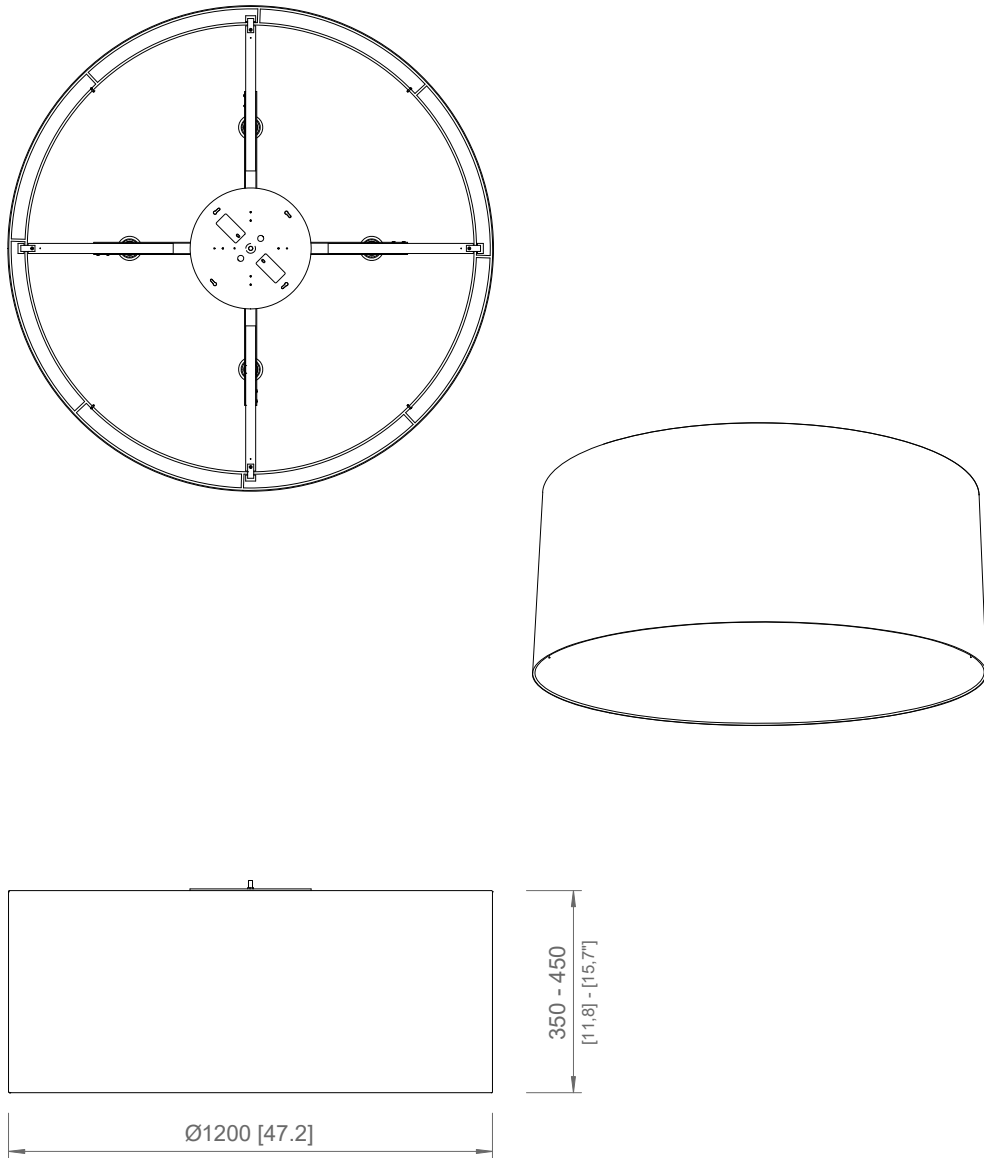

PRODOTTO / PRODUCT   IMBALLI / PACKAGING

Peso-Weight	Box 1	Box 2
13 kg / 28.6 lbs	L: 650 mm / 25.6"	L: 1300 mm / 51.2"
	P-W: 700 mm / 27.5"	P-W: 1300 mm / 51.2"
	H: 150 mm / 5.9"	H: 700 mm / 27.5"
	Peso-Weight: 4 kg / 8.8 lbs	Peso-Weight: 15.5 kg / 34.1 lbs