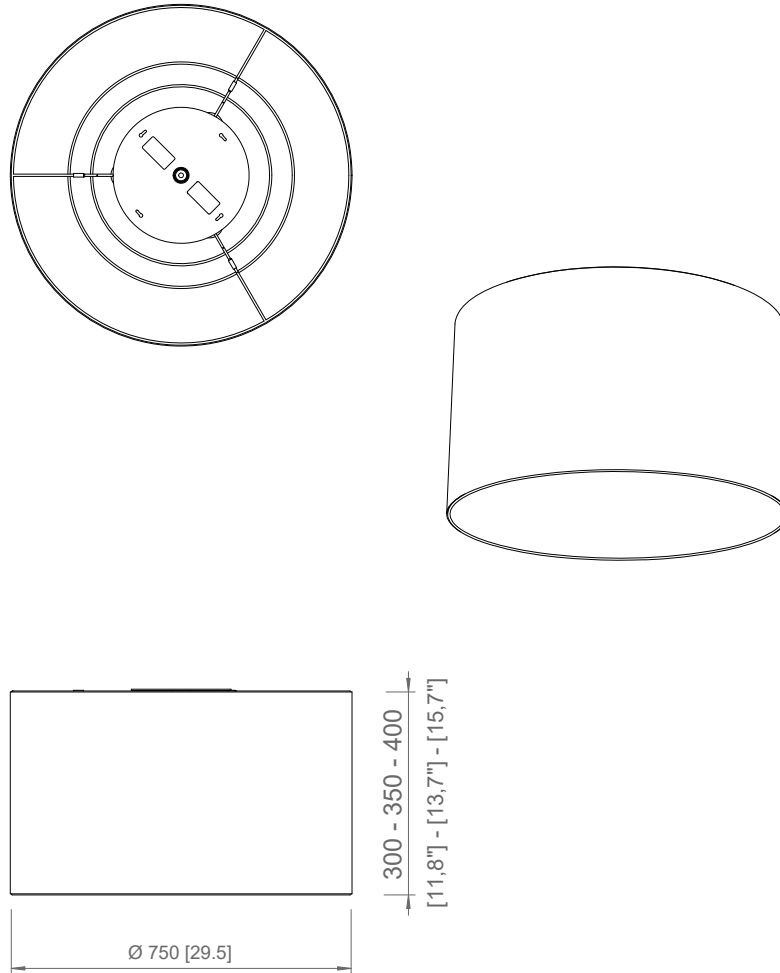

LED Custom board

**PL LED 50 / PL LED 75**  
1 x 53W  
LED Custom board  
Light emission: 7.300 Lm  
3.000 K; CRI >90  
IP20

**PL LED 90 / PL LED 120 / PL LED 150**  
1 x 70W  
LED Custom board  
Light emission: 10.000 Lm  
3.000 K; CRI >90  
IP20

*Phase cut dimming/Triac - 1-10V dimming  
systems available on demand*

**PRODOTTO / PRODUCT**    **IMBALLI / PACKAGING**

<b>Peso-Weight</b>	<b>Box 1</b>	<b>Box 2</b>
5.5 kg / 12.1 lbs	L: 510 mm / 20"	L: 580 mm / 22.8"
	P-W: 510 mm / 20"	P-W: 580 mm / 22.8"
	H: 240 mm / 9.4"	H: 400 mm / 15.8"
	Peso-Weight: 3.5 kg / 7.7 lbs	Peso-Weight: 4 kg / 8.8 lbs

**PRODOTTO / PRODUCT    IMBALLI / PACKAGING**

<b>Peso-Weight</b>	<b>Box 1</b>	<b>Box 2</b>
7.5 kg / 15.4 lbs	L: 510 mm / 20"	L: 830 mm / 32.6"
	P-W: 510 mm / 20"	P-W: 830 mm / 32.6"
	H: 240 mm / 9.4"	H: 520 mm / 20.4"
	Peso-Weight: 3.5 kg / 7.7 lbs	Peso-Weight: 6.5 kg / 14.3 lbs