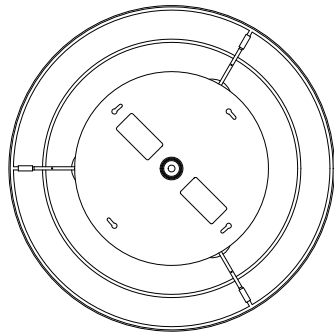

*Phase cut dimming/Triac - 1-10V dimming  
systems available on demand*

**PRODOTTO / PRODUCT**    **IMBALLI / PACKAGING**

<b>Peso-Weight</b>	<b>Box 1</b>	<b>Box 2</b>
5.5 kg / 12.1 lbs	L: 510 mm / 20"	L: 580 mm / 22.8"
	P-W: 510 mm / 20"	P-W: 580 mm / 22.8"
	H: 240 mm / 9.4"	H: 400 mm / 15.8"
	Peso-Weight: 3.5 kg / 7.7 lbs	Peso-Weight: 4 kg / 8.8 lbs