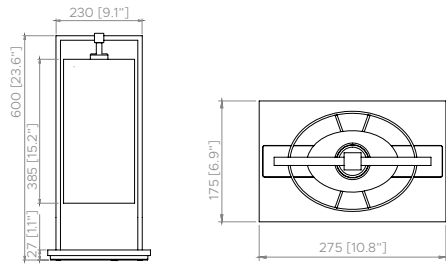

ATHENA

LIGHT EFFECT | EFFETTO LUMINOSO

LIGHT SOURCE | FONTE LUMINOSA

220-240V | 1x13 W E27 LED light bulb | Lampadina LED
110V | 1x13 W E26 LED light bulb | Lampadina LED

DIMMING | DIMMERAZIONE

Dimmer on board | Dimmer a bordo

CABLE | CAVO

Dark brown fabric | Tessuto marrone testa di moro
L.2000mm [78.7"]

FINISHES | FINITURE

METAL FRAME | STRUTTURA METALLICA

Brushed bronze-nickel
Bronzo-nickel spazzolato

WOOD BASE | BASE IN LEGNO

Dark brown oak
Rovere marrone scuro

LINEN SHADE | PARALUME IN LINO

White
Bianco

Packaging | Imballi	
ATHENA	355x265xh.680mm [13.9"x10.4"xh.26.7"]
	4 kg [8.8 lbs]