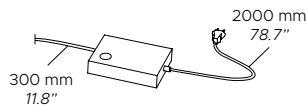

STRUTTURA / FRAME

Bronzo spazzolato chiaro opaco
Matt light satin bronze

Laccato nero seta opaco
Matt black silk lacquered

DIFFUSORE / DIFFUSER

Plexiglass con serigrafia nido d'ape
Specchio fumé

Plexiglass with honeycomb
effect screen printing
Smoked coloured mirror

CAVO - INTERRUTTORE / CABLE - SWITCH

Tessuto nero
Black fabric

Dimmerabile a piede
Dimmable with foot control

L: 300 + 2000 mm
L: 11.8" + 78.7"

FONTE LUMINOSA / LIGHT SOURCE

220-240V

○ Custom LED

FL

1 x 55W
Custom LED
Emissione / Light emission: 7.500 Lm
3.000 K; CRI: >90
IP20

Dimmerabile a piede
Dimmable with foot control

SO SMALL

1 x 17W
Custom LED
Emissione / Light emission: 2.480 Lm
3.000 K; CRI: >90
IP20

Dimmerabile DALI/Push.
Altri sistemi di dimmerazione
disponibili su richiesta

DALI/Push dimmable.
Other dimming systems
available on demand

□ Dorian FL, SO SMALL

110V

○ Custom LED

FL

1 x 55W
Custom LED
Light emission: 7.500 Lm
3.000 K; CRI: >90
IP20

Dimmable with foot control

SO SMALL

1 x 17W
Custom LED
Light emission: 2.480 Lm
3.000 K; CRI: >90
IP20

1...10V dimmable.
Other dimming systems
available on demand