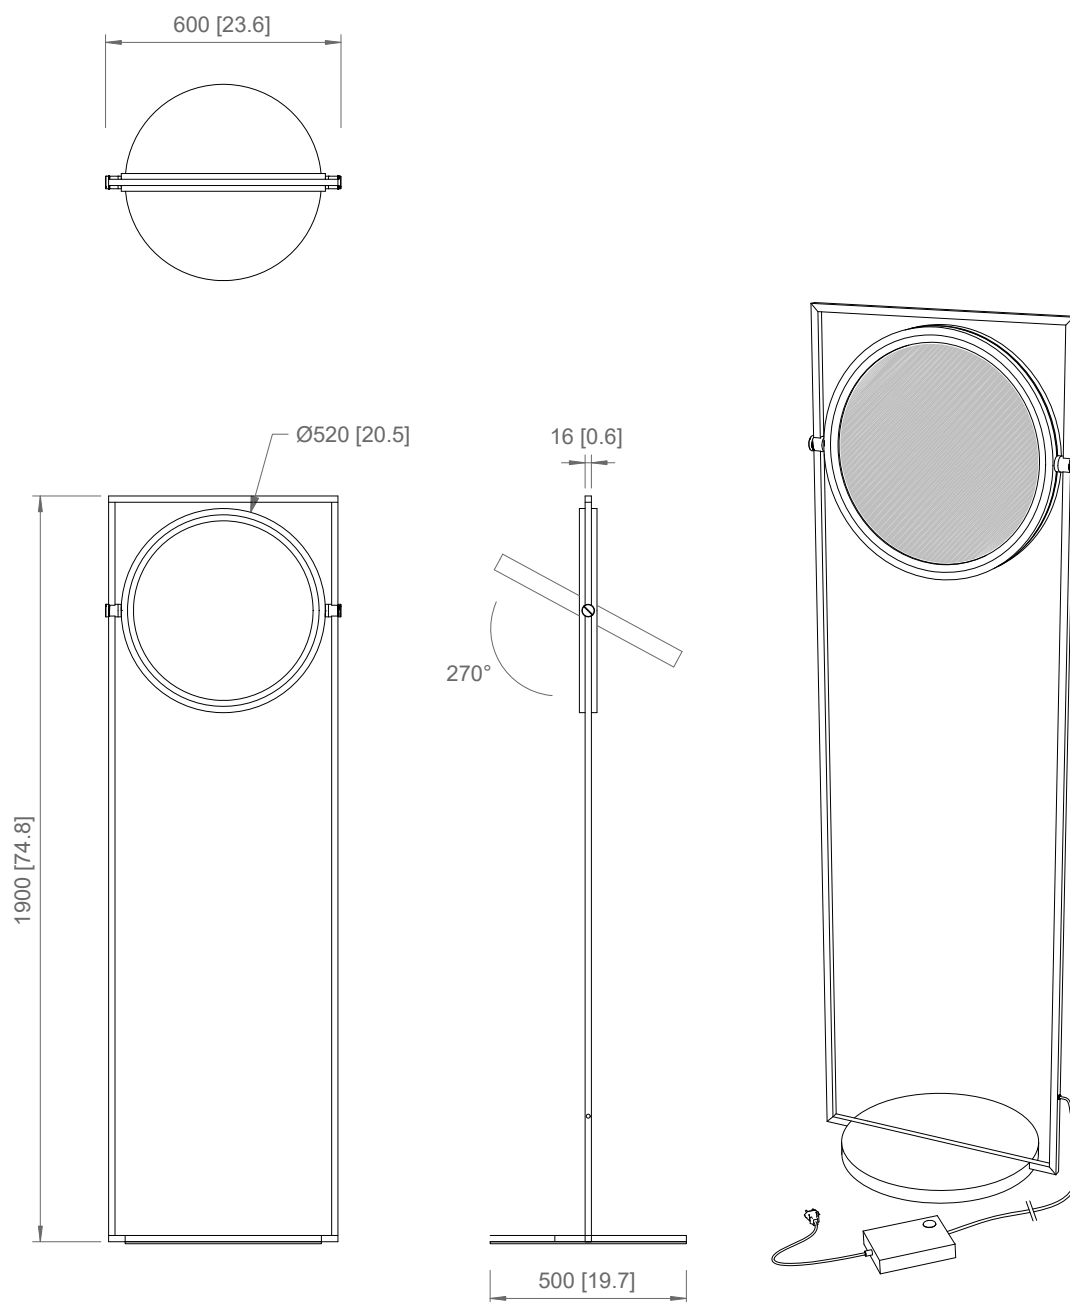

Dimmerabile a piede
Dimmable with foot control

L: 300 + 2000 mm
L: 11.8" + 78.7"

**FONTE LUMINOSA / LIGHT SOURCE****220-240V**

○ Custom LED

FL

1 x 55W
Custom LED
Emissione / Light emission: 7.500 Lm
3.000 K; CRI: >90
IP20

1 x 17W
Custom LED
Light emission: 2.480 Lm
3.000 K; CRI: >90
IP20

1...10V dimmable.
Other dimming systems
available on demand

PRODOTTO / PRODUCT **IMBALLI / PACKAGING**

Peso-Weight	Box 1	Box 2
31 kg / 68.3 lbs	L: 900 mm / 35.4"	L: 580 mm / 22.8"
	P: 150 mm / 5.9"	P: 580 mm / 22.8"
	H: 2070 mm / 81.5"	H: 500 mm / 19.7"
	Peso-Weight: 15 kg / 33 lbs	Peso-Weight: 20 kg / 44 lbs

PRODOTTO / PRODUCT **IMBALLI / PACKAGING**

Peso-Weight
9 kg / 19.8 lbs

Box 1
L: 1100 mm / 43.3"
P: 250 mm / 9.8"
H: 520 mm / 20.5"
Peso-Weight: 10 kg / 22 lbs

Copyright and/or design rights subsist in this drawing. No part of this drawing may be reproduced in any material form (including photocopying or storing in any medium electronic means, whether or not intentionally and whether or not as part or a larger publication) without the express permission of the copyright owner, Contardi Lighting S.r.l.. Further and without prejudice to the above, this drawing and all information relating thereto is confidential, and shall not be communicated to a third party without the consent of Contardi lighting srl. Contardi lighting srl asserts all rights to be identified as the author of the work and otherwise.