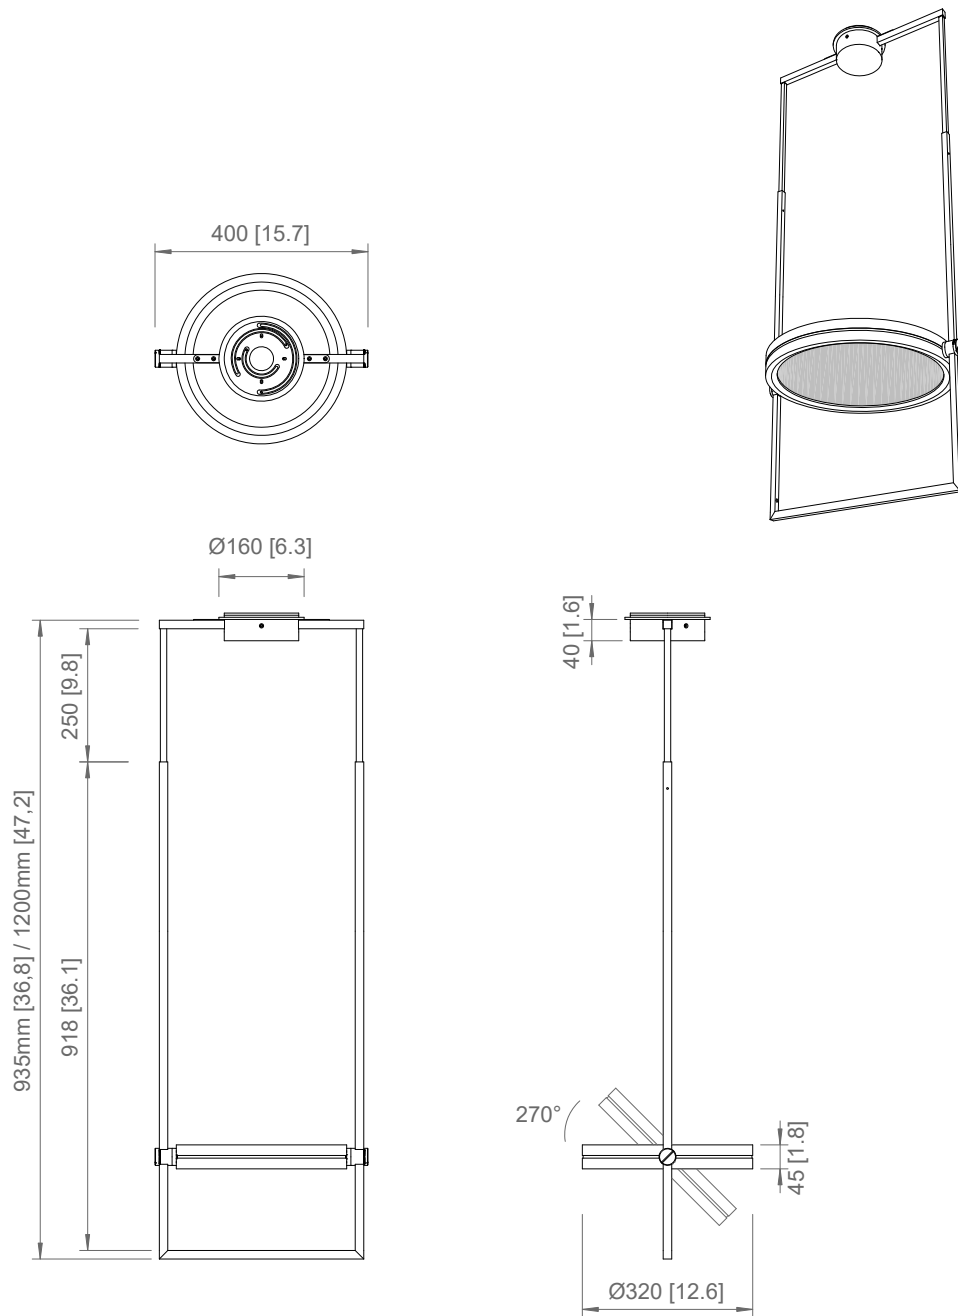

Dimmerabile a piede
Dimmable with foot control

L: 300 + 2000 mm
L: 11.8" + 78.7"

**FONTE LUMINOSA / LIGHT SOURCE****220-240V**

○ Custom LED

FL

1 x 55W
Custom LED
Emissione / Light emission: 7.500 Lm
3.000 K; CRI: >90
IP20

1 x 17W
Custom LED
Light emission: 2.480 Lm
3.000 K; CRI: >90
IP20

1...10V dimmable.
Other dimming systems
available on demand

PRODOTTO / PRODUCT **IMBALLI / PACKAGING**

Peso-Weight	Box 1	Box 2
31 kg / 68.3 lbs	L: 900 mm / 35.4"	L: 580 mm / 22.8"
	P: 150 mm / 5.9"	P: 580 mm / 22.8"
	H: 2070 mm / 81.5"	H: 500 mm / 19.7"
	Peso-Weight: 15 kg / 33 lbs	Peso-Weight: 20 kg / 44 lbs

PRODOTTO / PRODUCT **IMBALLI / PACKAGING**

Peso-Weight
9 kg / 19.8 lbs

Box 1
L: 1100 mm / 43.3"
P: 250 mm / 9.8"
H: 520 mm / 20.5"
Peso-Weight: 10 kg / 22 lbs

Copyright and/or design rights subsist in this drawing. No part of this drawing may be reproduced in any material form (including photocopying or storing in any medium electronic means, whether or not intentionally and whether or not as part or a larger publication) without the express permission of the copyright owner, Contardi Lighting S.r.l.. Further and without prejudice to the above, this drawing and all information relating thereto is confidential, and shall not be communicated to a third party without the consent of Contardi lighting srl. Contardi lighting srl asserts all rights to be identified as the author of the work and otherwise.