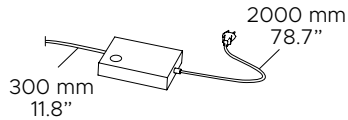

STRUTTURA / FRAME

Bronzo spazzolato chiaro
opaco
Matt light satin bronze

Laccato nero seta opaco
Matt black silk lacquered

DIFFUSORE / DIFFUSER

Plexiglass con serigrafia nido d'ape
Specchio fumè
*Plexiglass with "Honeycomb effect"
screen printing
Smoked colour mirror*

CAVO - INTERRUTTORE / CABLE - SWITCH

Tessuto nero
Pulsante dimmerabile a piede
Black fabric
Foot dimmer switch

L: 30 + 200 cm
L: 11.8" + 78.7"