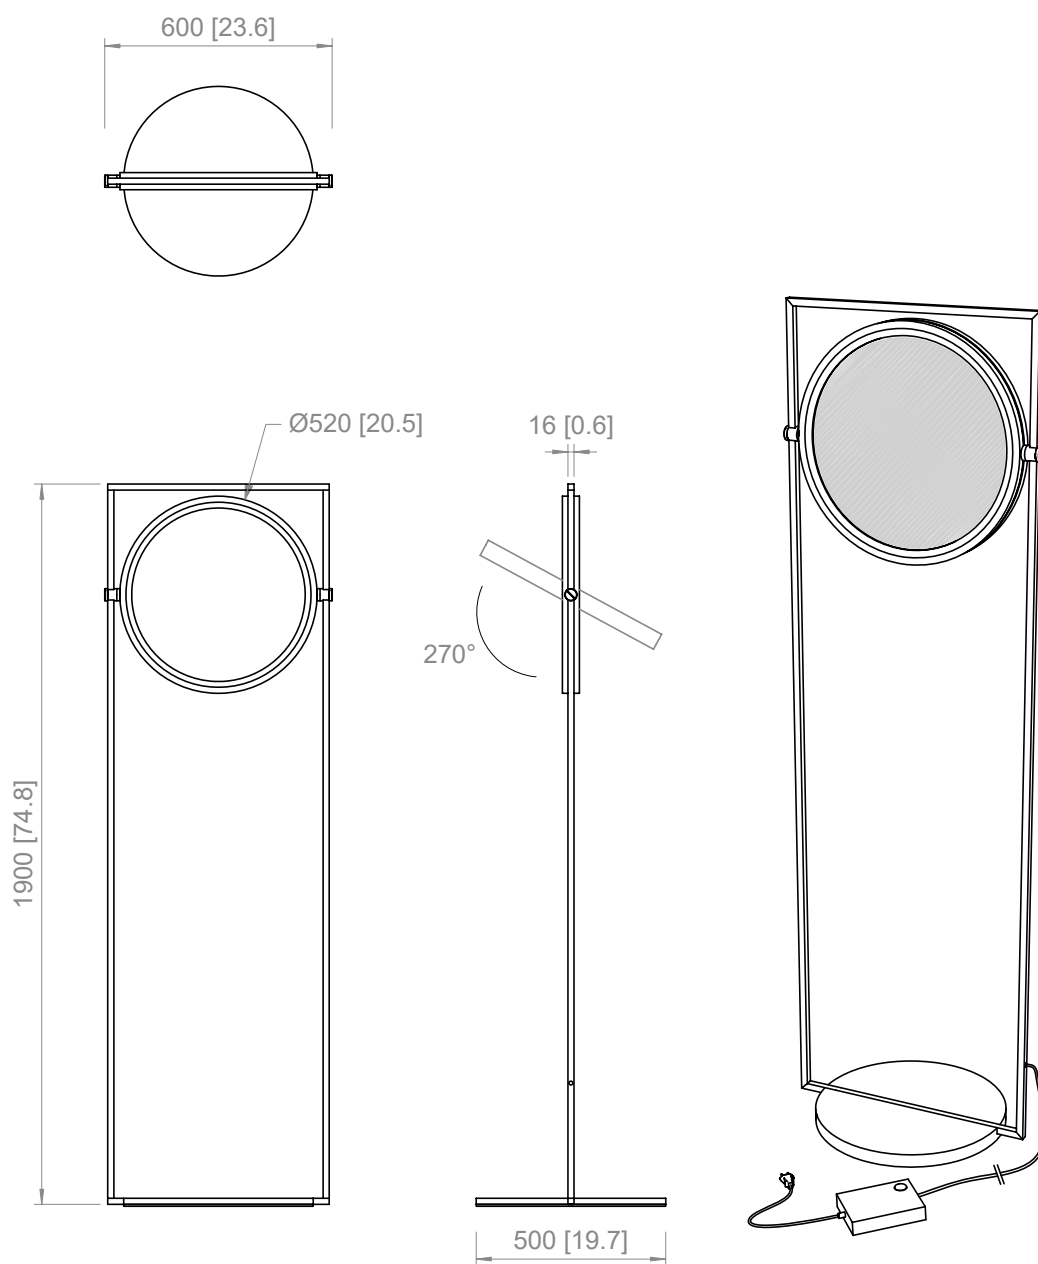

DIMMABLE

FL
Dimmable with foot control

SO SMALL
*Phase cut dimming/Triac - 1-10V
dimming systems*

IMBALLI / PACKAGING

Box 1	Box 2
L: 900 mm / 35.4"	L: 580 mm / 22.8"
P: 150 mm / 5.9"	P: 580 mm / 22.8"
H: 2070 mm / 81.5"	H: 500 mm / 19.7"
Peso: 15 kg / 33 lbs	Peso: 20 kg / 44 lbs

IMBALLI / PACKAGING

Box 1

L: 1100 mm / 43.3"

P: 250 mm / 9.8"

H: 520 mm / 20.4"

Peso: 10 kg / 22 lbs

Copyright and/or design rights subsist in this drawing. No part of this drawing may be reproduced in any material form (including photocopying or storing in any medium electronic means, whether or not intentionally and whether or not as part or a larger publication) without the express permission of the copyright owner, Contardi Lighting S.r.l.. Further and without prejudice to the above, this drawing and all information relating thereto is confidential, and shall not be communicated to a third party without the consent of Contardi lighting srl. Contardi lighting srl asserts all rights to be identified as the author of the work and otherwise.