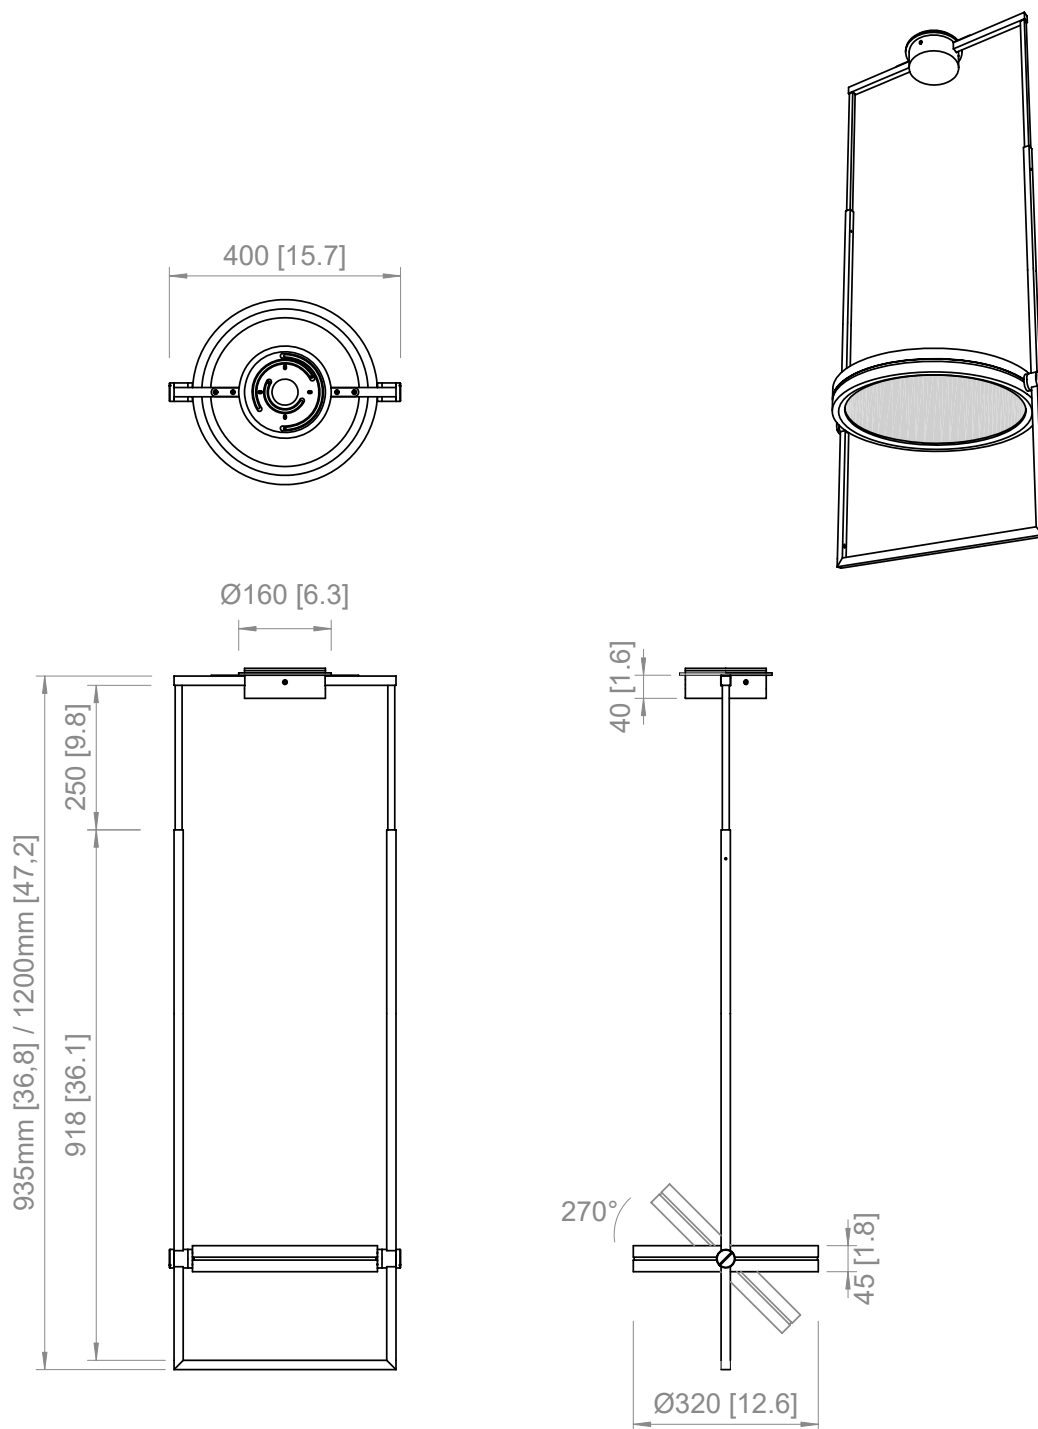

DIMMABLE

FL
Dimmable with foot control

SO SMALL
*Phase cut dimming/Triac - 1-10V
dimming systems*

IMBALLI / PACKAGING

Box 1	Box 2
L: 900 mm / 35.4"	L: 580 mm / 22.8"
P: 150 mm / 5.9"	P: 580 mm / 22.8"
H: 2070 mm / 81.5"	H: 500 mm / 19.7"
Peso: 15 kg / 33 lbs	Peso: 20 kg / 44 lbs

IMBALLI / PACKAGING

Box 1

L: 1100 mm / 43.3"

P: 250 mm / 9.8"

H: 520 mm / 20.4"

Peso: 10 kg / 22 lbs

Copyright and/or design rights subsist in this drawing. No part of this drawing may be reproduced in any material form (including photocopying or storing in any medium electronic means, whether or not intentionally and whether or not as part or a larger publication) without the express permission of the copyright owner, Contardi Lighting S.r.l.. Further and without prejudice to the above, this drawing and all information relating thereto is confidential, and shall not be communicated to a third party without the consent of Contardi lighting srl. Contardi lighting srl asserts all rights to be identified as the author of the work and otherwise.