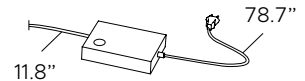

USA / CABLE - SWITCH

Black fabric
Foot dimmer switch

L: 11.8" + 78.7"

FONTE LUMINOSA / LIGHT SOURCE

110V

Custom LED

FL
1 X 55W
Lumen: 7.500
3.000 K; CRI: >90

SO SMALL
1 X 17W
Lumen: 2.480
3.000 K; CRI: >90

DIMMERABILE / DIMMABLE

FL
Dimmerabile a piede
Dimmable with foot control

SO SMALL
Dimmerazione a taglio di fase/Triac - altri
sistemi di dimmerazione (DALI e 1-10V)
disponibili su richiesta

*Phase cut dimming/Triac - alternative
dimming
systems (DALI and 1-10V) available on*

Dorian FL e SO SMALL

220-240V

Custom LED

FL
1 X 55W
Lumen: 7.500
3.000 K; CRI: >90

SO SMALL
1 X 17W
Lumen: 2.480
3.000 K; CRI: >90

DIMMABLE

FL
Dimmable with foot control

SO SMALL
*Phase cut dimming/Triac - 1-10V
dimming systems*