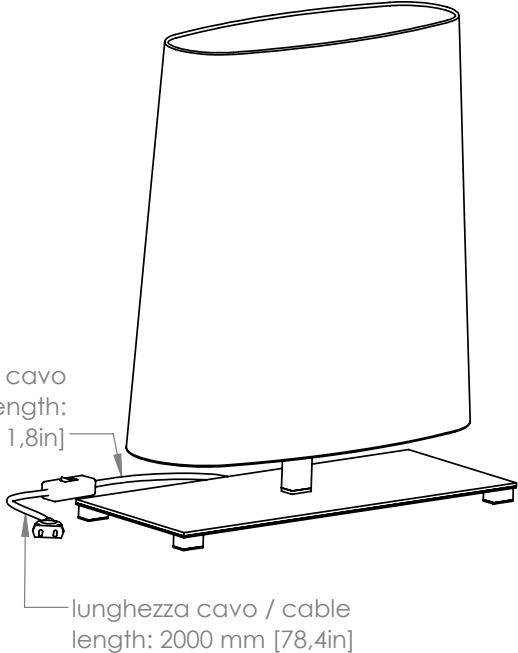

**FL****FONTE LUMINOSA / LIGHT SOURCE****220-240V**

E27 LED

**TA SMALL**

1 x 10W E27  
Lampadina LED  
*LED light bulb*  
IP20

**TA**

1 x 13W E27  
Lampadina LED  
*LED light bulb*  
IP20

**FL**

1 x 14W E27  
Lampadina LED  
*LED light bulb*  
IP20

 Ovale

**110V**

E26 LED

**TA SMALL**

1 x 10W E26  
LED light bulb  
IP20

**TA**

1 x 13W E26  
LED light bulb  
IP20

**FL**

1 x 14W E26  
LED light bulb  
IP20

lunghezza cavo / cable length: 300 mm [11,8in]

Copyright and/or design rights subsist in this drawing. No part of this drawing may be reproduced in any material form (including photocopying or storing in any medium electronic means, whether or not intentionally and whether or not as part or a larger publication) without the express permission of the copyright owner, Contardi Lighting S.r.l.. Further and without prejudice to the above, this drawing and all information relating thereto is confidential, and shall not be communicated to a third party without the consent of Contardi lighting srl. Contardi lighting srl asserts all rights to be identified as the author of the work and otherwise.