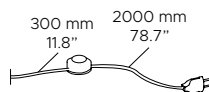

FL

FONTE LUMINOSA / LIGHT SOURCE

220-240V

E27 LED

TA SMALL

1 x 10W E27
Lampadina LED
LED light bulb
IP20

TA

1 x 13W E27
Lampadina LED
LED light bulb
IP20

FL

1 x 14W E27
Lampadina LED
LED light bulb
IP20

Ovale

110V

E26 LED

TA SMALL

1 x 10W E26
LED light bulb
IP20

TA

1 x 13W E26
LED light bulb
IP20

FL

1 x 14W E26
LED light bulb
IP20