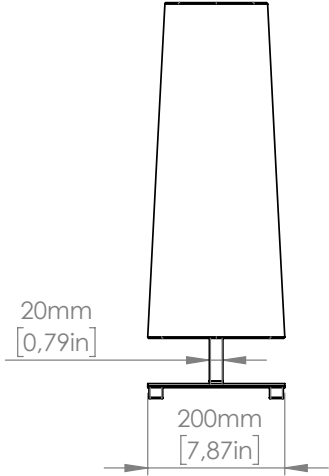

 Ovale

**110V**

E26 LED

**TA SMALL**

1 x 10W E26  
LED light bulb  
IP20

**TA**

1 x 13W E26  
LED light bulb  
IP20

**FL**

1 x 14W E26  
LED light bulb  
IP20

lunghezza cavo / cable length: 300 mm [11,8in]

Copyright and/or design rights subsist in this drawing. No part of this drawing may be reproduced in any material form (including photocopying or storing in any medium electronic means, whether or not intentionally and whether or not as part or a larger publication) without the express permission of the copyright owner, Contardi Lighting S.r.l.. Further and without prejudice to the above, this drawing and all information relating thereto is confidential, and shall not be communicated to a third party without the consent of Contardi lighting srl. Contardi lighting srl asserts all rights to be identified as the author of the work and otherwise.