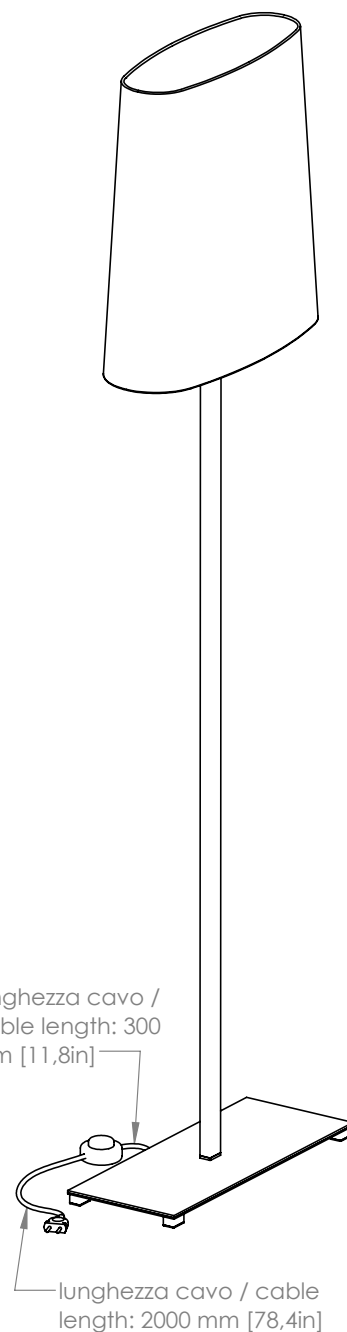

*Ovale is the reinterpretation of Rettangola, a timeless Contardi light. While maintaining the same structure, the lampshades now have an oval base, to emphasise simple but up-to-date shapes and lines. The lampshades are available in white cotton or white Calacatta marble printed fabric. It is possible to customise the product with coloured trimmings on request.*

SPECIFICHE PRODOTTO / PRODUCT SPECIFICS

p.2

OVALE TA SMALL

p.3

OVALE TA

p.4

OVALE FL

p.5

 Ovale

**110V**

E26 LED

**TA SMALL**

1 x 10W E26  
LED light bulb  
IP20

**TA**

1 x 13W E26  
LED light bulb  
IP20

**FL**

1 x 14W E26  
LED light bulb  
IP20

lunghezza cavo / cable length: 300 mm [11,8in]

Copyright and/or design rights subsist in this drawing. No part of this drawing may be reproduced in any material form (including photocopying or storing in any medium electronic means, whether or not intentionally and whether or not as part or a larger publication) without the express permission of the copyright owner, Contardi Lighting S.r.l.. Further and without prejudice to the above, this drawing and all information relating thereto is confidential, and shall not be communicated to a third party without the consent of Contardi lighting srl. Contardi lighting srl asserts all rights to be identified as the author of the work and otherwise.