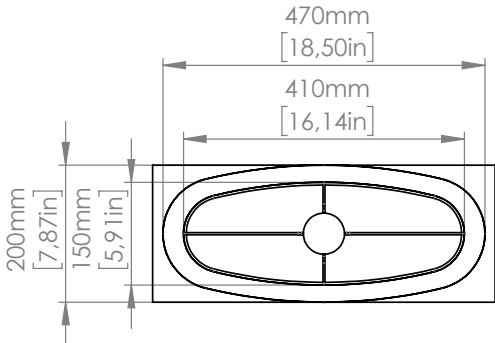

 Ovale

**110V**

E26 LED

**TA SMALL**

1 x 10W E26  
LED light bulb  
IP20

**TA**

1 x 13W E26  
LED light bulb  
IP20

**FL**

1 x 14W E26  
LED light bulb  
IP20

lunghezza cavo / cable length: 300 mm [11,8in]

Copyright and/or design rights subsist in this drawing. No part of this drawing may be reproduced in any material form (including photocopying or storing in any medium electronic means, whether or not intentionally and whether or not as part or a larger publication) without the express permission of the copyright owner, Contardi Lighting S.r.l.. Further and without prejudice to the above, this drawing and all information relating thereto is confidential, and shall not be communicated to a third party without the consent of Contardi lighting srl. Contardi lighting srl asserts all rights to be identified as the author of the work and otherwise.