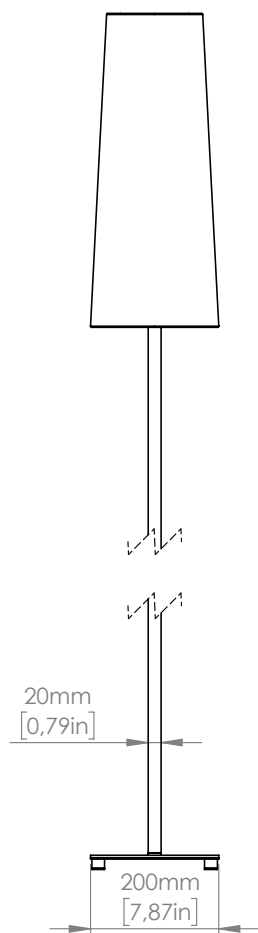

*Ovale is the reinterpretation of Rettangola, a timeless Contardi light. While maintaining the same structure, the lampshades now have an oval base, to emphasise simple but up-to-date shapes and lines. The lampshades are available in white cotton or white Calacatta marble printed fabric. It is possible to customise the product with coloured trimmings on request.*

 Ovale

**110V**

E26 LED

**TA SMALL**

1 x 10W E26  
LED light bulb  
IP20

**TA**

1 x 13W E26  
LED light bulb  
IP20

**FL**

1 x 14W E26  
LED light bulb  
IP20

lunghezza cavo / cable length: 300 mm [11,8in]

Copyright and/or design rights subsist in this drawing. No part of this drawing may be reproduced in any material form (including photocopying or storing in any medium electronic means, whether or not intentionally and whether or not as part or a larger publication) without the express permission of the copyright owner, Contardi Lighting S.r.l.. Further and without prejudice to the above, this drawing and all information relating thereto is confidential, and shall not be communicated to a third party without the consent of Contardi lighting srl. Contardi lighting srl asserts all rights to be identified as the author of the work and otherwise.