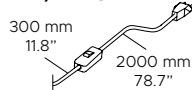

TA / TA SMALL

FL

Disponibile su richiesta, versione con dimmer a piede, compatibile solo con lampadine LED dimmerabili

Foot dimmer available on demand, compatible with dimmable LED light bulbs only