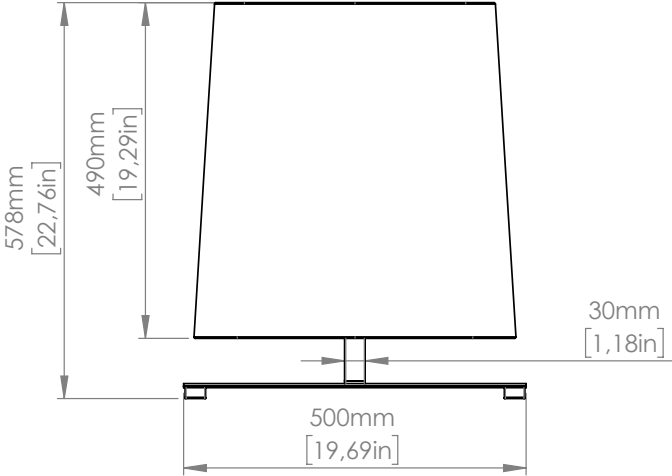

 Ovale

**110V**

E26 LED

**TA SMALL**

1 x 10W E26  
LED light bulb  
IP20

**TA**

1 x 13W E26  
LED light bulb  
IP20

**FL**

1 x 14W E26  
LED light bulb  
IP20

lunghezza cavo / cable length: 300 mm [11,8in]

Copyright and/or design rights subsist in this drawing. No part of this drawing may be reproduced in any material form (including photocopying or storing in any medium electronic means, whether or not intentionally and whether or not as part or a larger publication) without the express permission of the copyright owner, Contardi Lighting S.r.l.. Further and without prejudice to the above, this drawing and all information relating thereto is confidential, and shall not be communicated to a third party without the consent of Contardi lighting srl. Contardi lighting srl asserts all rights to be identified as the author of the work and otherwise.