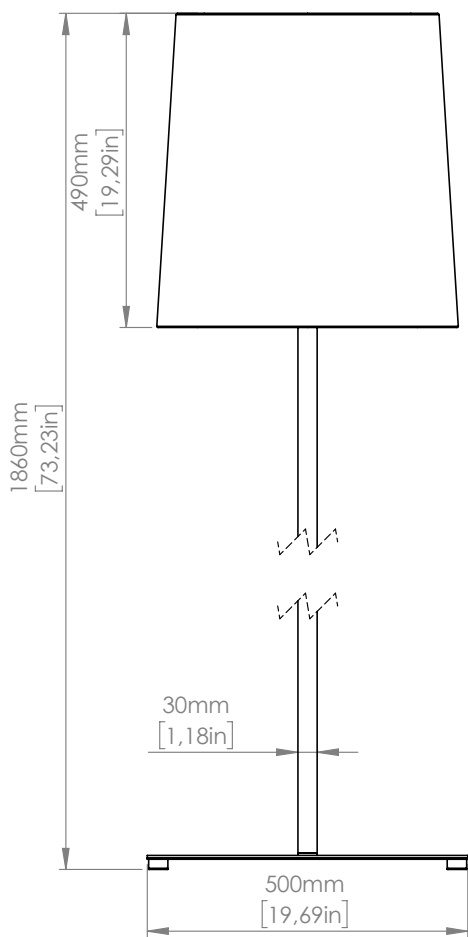

 Ovale

**110V**

E26 LED

**TA SMALL**

1 x 10W E26  
LED light bulb  
IP20

**TA**

1 x 13W E26  
LED light bulb  
IP20

**FL**

1 x 14W E26  
LED light bulb  
IP20

lunghezza cavo / cable length: 300 mm [11,8in]

Copyright and/or design rights subsist in this drawing. No part of this drawing may be reproduced in any material form (including photocopying or storing in any medium electronic means, whether or not intentionally and whether or not as part or a larger publication) without the express permission of the copyright owner, Contardi Lighting S.r.l.. Further and without prejudice to the above, this drawing and all information relating thereto is confidential, and shall not be communicated to a third party without the consent of Contardi lighting srl. Contardi lighting srl asserts all rights to be identified as the author of the work and otherwise.