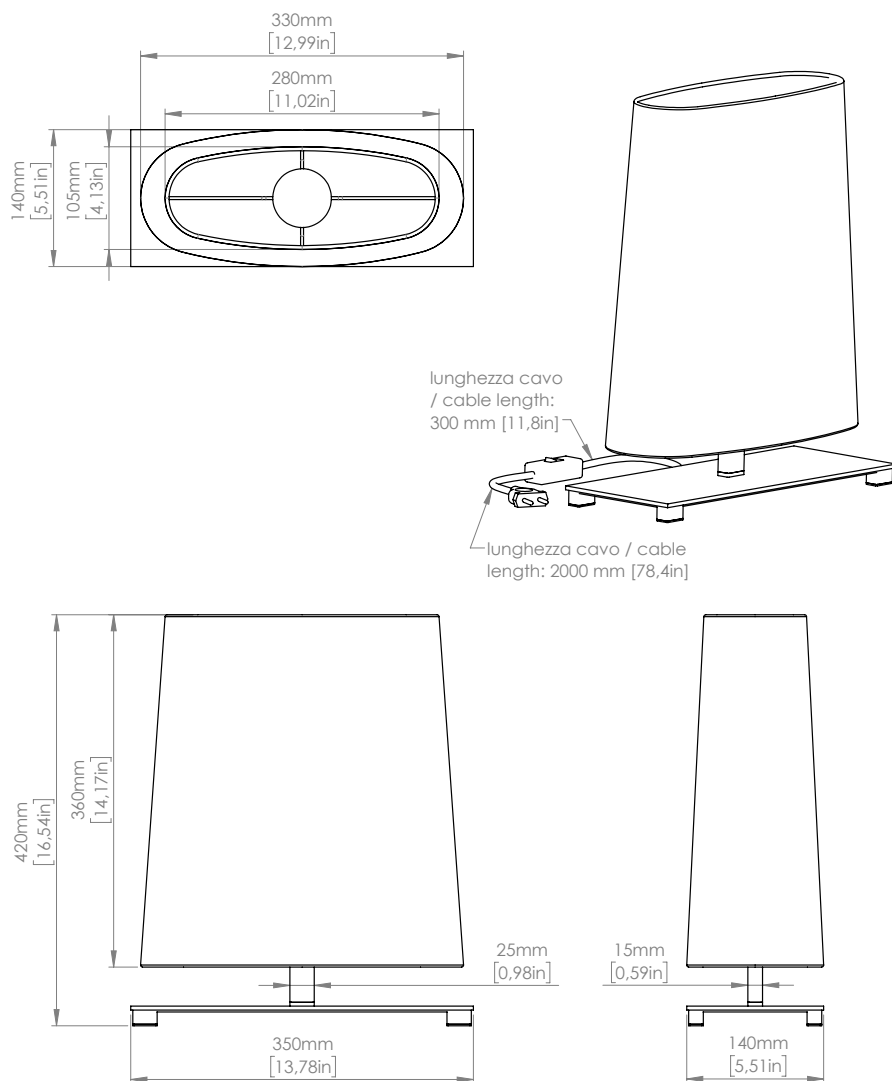

**FL****FONTE LUMINOSA / LIGHT SOURCE****220-240V**

E27 LED

**TA SMALL**

1 x 10W E27  
Lampadina LED  
*LED light bulb*  
IP20

**TA**

1 x 13W E27  
Lampadina LED  
*LED light bulb*  
IP20

**FL**

1 x 14W E27  
Lampadina LED  
*LED light bulb*  
IP20

 Ovale

**110V**

E26 LED

**TA SMALL**

1 x 10W E26  
LED light bulb  
IP20

**TA**

1 x 13W E26  
LED light bulb  
IP20

**FL**

1 x 14W E26  
LED light bulb  
IP20

lunghezza cavo / cable length: 300 mm [11,8in]

Copyright and/or design rights subsist in this drawing. No part of this drawing may be reproduced in any material form (including photocopying or storing in any medium electronic means, whether or not intentionally and whether or not as part or a larger publication) without the express permission of the copyright owner, Contardi Lighting S.r.l.. Further and without prejudice to the above, this drawing and all information relating thereto is confidential, and shall not be communicated to a third party without the consent of Contardi lighting srl. Contardi lighting srl asserts all rights to be identified as the author of the work and otherwise.