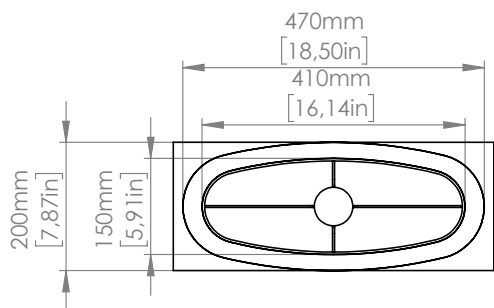

1 x 14W E26  
LED light bulb  
IP20

lunghezza cavo / cable length: 300 mm [11,8in]

Copyright and/or design rights subsist in this drawing. No part of this drawing may be reproduced in any material form (including photocopying or storing in any medium electronic means, whether or not intentionally and whether or not as part or a larger publication) without the express permission of the copyright owner, Contardi Lighting S.r.l.. Further and without prejudice to the above, this drawing and all information relating thereto is confidential, and shall not be communicated to a third party without the consent of Contardi lighting srl. Contardi lighting srl asserts all rights to be identified as the author of the work and otherwise.