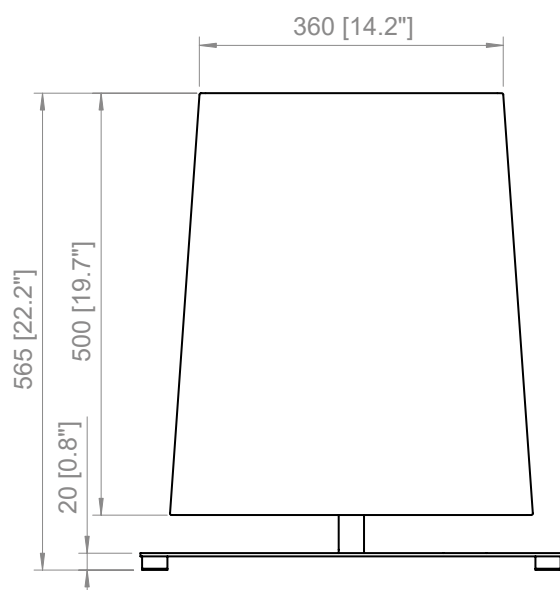

**DIMMABLE**

Available, on demand, dimmer switch on the cable (to use dimmable LED light bulbs only)

**PRODOTTO / PRODUCT**

PESO / WEIGHT  
1,5 kg / 3.3 lbs

**BOX 1**

L: 27 cm / 10.6"  
W: 27 cm / 10.6"  
H: 29 cm / 11.4"

PESO / WEIGHT  
2 kg / 4.4 lbs

**BOX 2**

L: 29 cm / 11.4"  
W: 27 cm / 10.6"  
H: 29 cm / 11.4"

PESO / WEIGHT  
0,5 kg / 1.1 lbs

**PRODOTTO / PRODUCT**

PESO / WEIGHT  
1,5 kg / 3.3 lbs

**BOX 1**

L: 27 cm / 10.6"  
W: 27 cm / 10.6"  
H: 29 cm / 11.4"

PESO / WEIGHT  
2 kg / 4.4 lbs

**BOX 2**

L: 29 cm / 11.4"  
W: 27 cm / 10.6"  
H: 29 cm / 11.4"

PESO / WEIGHT  
0,5 kg / 1.1 lbs

Copyright and/or design rights subsist in this drawing. No part of this drawing may be reproduced in any material form (including photocopying or storing in any medium electronic means, whether or not intentionally and whether or not as part or a larger publication) without the express permission of the copyright owner, Contardi Lighting S.r.l.. Further and without prejudice to the above, this drawing and all information relating thereto is confidential, and shall not be communicated to a third party without the consent of Contardi lighting srl. Contardi lighting srl asserts all rights to be identified as the author of the work and otherwise.