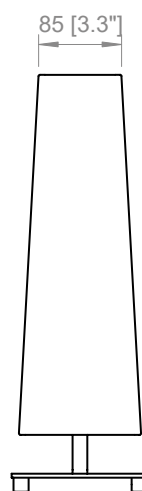

**DIMMABLE**

Available, on demand, dimmer switch on the cable (to use dimmable LED light bulbs only)

**PRODOTTO / PRODUCT**

PESO / WEIGHT  
1,5 kg / 3.3 lbs

**BOX 1**

L: 27 cm / 10.6"  
W: 27 cm / 10.6"  
H: 29 cm / 11.4"

PESO / WEIGHT  
2 kg / 4.4 lbs

**BOX 2**

L: 29 cm / 11.4"  
W: 27 cm / 10.6"  
H: 29 cm / 11.4"

PESO / WEIGHT  
0,5 kg / 1.1 lbs

**PRODOTTO / PRODUCT**

PESO / WEIGHT  
1,5 kg / 3.3 lbs

**BOX 1**

L: 27 cm / 10.6"  
W: 27 cm / 10.6"  
H: 29 cm / 11.4"

PESO / WEIGHT  
2 kg / 4.4 lbs

**BOX 2**

L: 29 cm / 11.4"  
W: 27 cm / 10.6"  
H: 29 cm / 11.4"

PESO / WEIGHT  
0,5 kg / 1.1 lbs

Copyright and/or design rights subsist in this drawing. No part of this drawing may be reproduced in any material form (including photocopying or storing in any medium electronic means, whether or not intentionally and whether or not as part or a larger publication) without the express permission of the copyright owner, Contardi Lighting S.r.l.. Further and without prejudice to the above, this drawing and all information relating thereto is confidential, and shall not be communicated to a third party without the consent of Contardi lighting srl. Contardi lighting srl asserts all rights to be identified as the author of the work and otherwise.