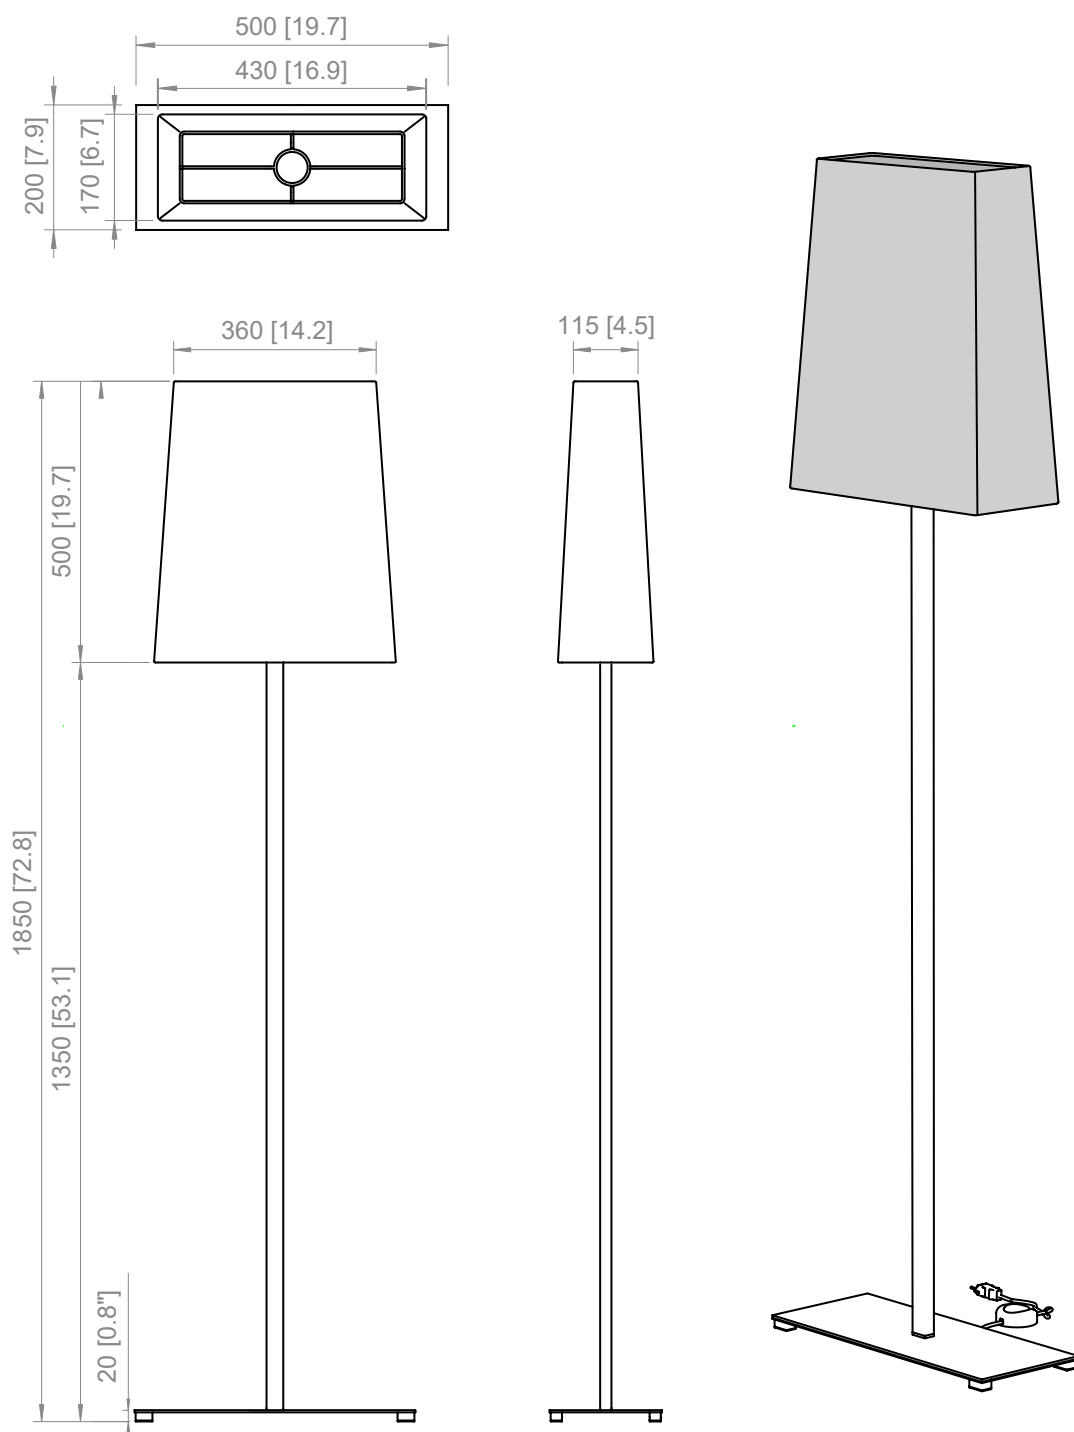

**DIMMABLE**

Available, on demand, dimmer switch on the cable (to use dimmable LED light bulbs only)

**PRODOTTO / PRODUCT**

PESO / WEIGHT  
1,5 kg / 3.3 lbs

**BOX 1**

L: 27 cm / 10.6"  
W: 27 cm / 10.6"  
H: 29 cm / 11.4"

PESO / WEIGHT  
2 kg / 4.4 lbs

**BOX 2**

L: 29 cm / 11.4"  
W: 27 cm / 10.6"  
H: 29 cm / 11.4"

PESO / WEIGHT  
0,5 kg / 1.1 lbs

**PRODOTTO / PRODUCT**

PESO / WEIGHT  
1,5 kg / 3.3 lbs

**BOX 1**

L: 27 cm / 10.6"  
W: 27 cm / 10.6"  
H: 29 cm / 11.4"

PESO / WEIGHT  
2 kg / 4.4 lbs

**BOX 2**

L: 29 cm / 11.4"  
W: 27 cm / 10.6"  
H: 29 cm / 11.4"

PESO / WEIGHT  
0,5 kg / 1.1 lbs

Copyright and/or design rights subsist in this drawing. No part of this drawing may be reproduced in any material form (including photocopying or storing in any medium electronic means, whether or not intentionally and whether or not as part or a larger publication) without the express permission of the copyright owner, Contardi Lighting S.r.l.. Further and without prejudice to the above, this drawing and all information relating thereto is confidential, and shall not be communicated to a third party without the consent of Contardi lighting srl. Contardi lighting srl asserts all rights to be identified as the author of the work and otherwise.