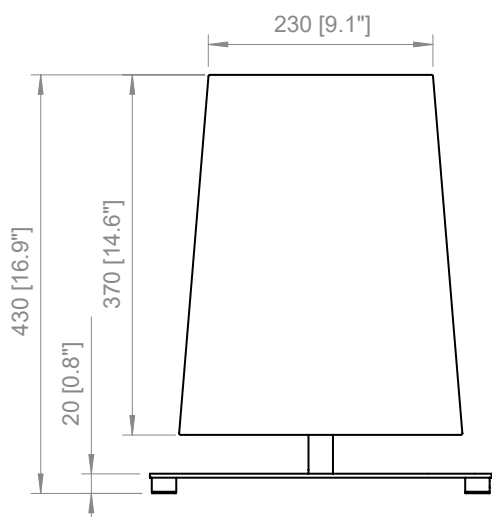

**DIMMABLE**

Available, on demand, dimmer switch on the cable (to use dimmable LED light bulbs only)

**PRODOTTO / PRODUCT**

PESO / WEIGHT  
1,5 kg / 3.3 lbs

**BOX 1**

L: 27 cm / 10.6"  
W: 27 cm / 10.6"  
H: 29 cm / 11.4"

PESO / WEIGHT  
2 kg / 4.4 lbs

**BOX 2**

L: 29 cm / 11.4"  
W: 27 cm / 10.6"  
H: 29 cm / 11.4"

PESO / WEIGHT  
0,5 kg / 1.1 lbs

**PRODOTTO / PRODUCT**

PESO / WEIGHT  
1,5 kg / 3.3 lbs

**BOX 1**

L: 27 cm / 10.6"  
W: 27 cm / 10.6"  
H: 29 cm / 11.4"

PESO / WEIGHT  
2 kg / 4.4 lbs

**BOX 2**

L: 29 cm / 11.4"  
W: 27 cm / 10.6"  
H: 29 cm / 11.4"

PESO / WEIGHT  
0,5 kg / 1.1 lbs

Copyright and/or design rights subsist in this drawing. No part of this drawing may be reproduced in any material form (including photocopying or storing in any medium electronic means, whether or not intentionally and whether or not as part or a larger publication) without the express permission of the copyright owner, Contardi Lighting S.r.l.. Further and without prejudice to the above, this drawing and all information relating thereto is confidential, and shall not be communicated to a third party without the consent of Contardi lighting srl. Contardi lighting srl asserts all rights to be identified as the author of the work and otherwise.