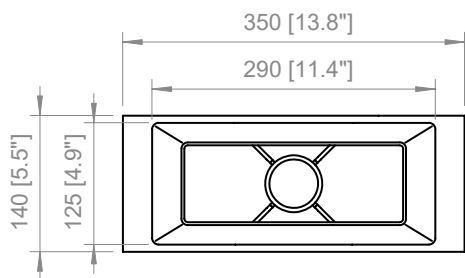

**DIMMABLE**

Available, on demand, dimmer switch on the cable (to use dimmable LED light bulbs only)

**PRODOTTO / PRODUCT**

PESO / WEIGHT  
1,5 kg / 3.3 lbs

**BOX 1**

L: 27 cm / 10.6"  
W: 27 cm / 10.6"  
H: 29 cm / 11.4"

PESO / WEIGHT  
2 kg / 4.4 lbs

**BOX 2**

L: 29 cm / 11.4"  
W: 27 cm / 10.6"  
H: 29 cm / 11.4"

PESO / WEIGHT  
0,5 kg / 1.1 lbs

**PRODOTTO / PRODUCT**

PESO / WEIGHT  
1,5 kg / 3.3 lbs

**BOX 1**

L: 27 cm / 10.6"  
W: 27 cm / 10.6"  
H: 29 cm / 11.4"

PESO / WEIGHT  
2 kg / 4.4 lbs

**BOX 2**

L: 29 cm / 11.4"  
W: 27 cm / 10.6"  
H: 29 cm / 11.4"

PESO / WEIGHT  
0,5 kg / 1.1 lbs

Copyright and/or design rights subsist in this drawing. No part of this drawing may be reproduced in any material form (including photocopying or storing in any medium electronic means, whether or not intentionally and whether or not as part or a larger publication) without the express permission of the copyright owner, Contardi Lighting S.r.l.. Further and without prejudice to the above, this drawing and all information relating thereto is confidential, and shall not be communicated to a third party without the consent of Contardi lighting srl. Contardi lighting srl asserts all rights to be identified as the author of the work and otherwise.