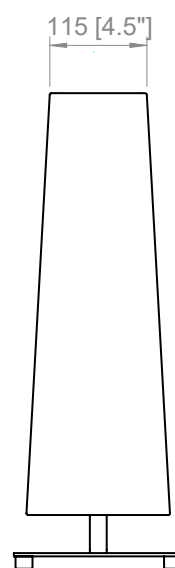

**DIMMABLE**

Available, on demand, dimmer switch on the cable (to use dimmable LED light bulbs only)

**PRODOTTO / PRODUCT**

PESO / WEIGHT  
1,5 kg / 3.3 lbs

**BOX 1**

L: 27 cm / 10.6"  
W: 27 cm / 10.6"  
H: 29 cm / 11.4"

PESO / WEIGHT  
2 kg / 4.4 lbs

**BOX 2**

L: 29 cm / 11.4"  
W: 27 cm / 10.6"  
H: 29 cm / 11.4"

PESO / WEIGHT  
0,5 kg / 1.1 lbs

**PRODOTTO / PRODUCT**

PESO / WEIGHT  
1,5 kg / 3.3 lbs

**BOX 1**

L: 27 cm / 10.6"  
W: 27 cm / 10.6"  
H: 29 cm / 11.4"

PESO / WEIGHT  
2 kg / 4.4 lbs

**BOX 2**

L: 29 cm / 11.4"  
W: 27 cm / 10.6"  
H: 29 cm / 11.4"

PESO / WEIGHT  
0,5 kg / 1.1 lbs

Copyright and/or design rights subsist in this drawing. No part of this drawing may be reproduced in any material form (including photocopying or storing in any medium electronic means, whether or not intentionally and whether or not as part or a larger publication) without the express permission of the copyright owner, Contardi Lighting S.r.l.. Further and without prejudice to the above, this drawing and all information relating thereto is confidential, and shall not be communicated to a third party without the consent of Contardi lighting srl. Contardi lighting srl asserts all rights to be identified as the author of the work and otherwise.