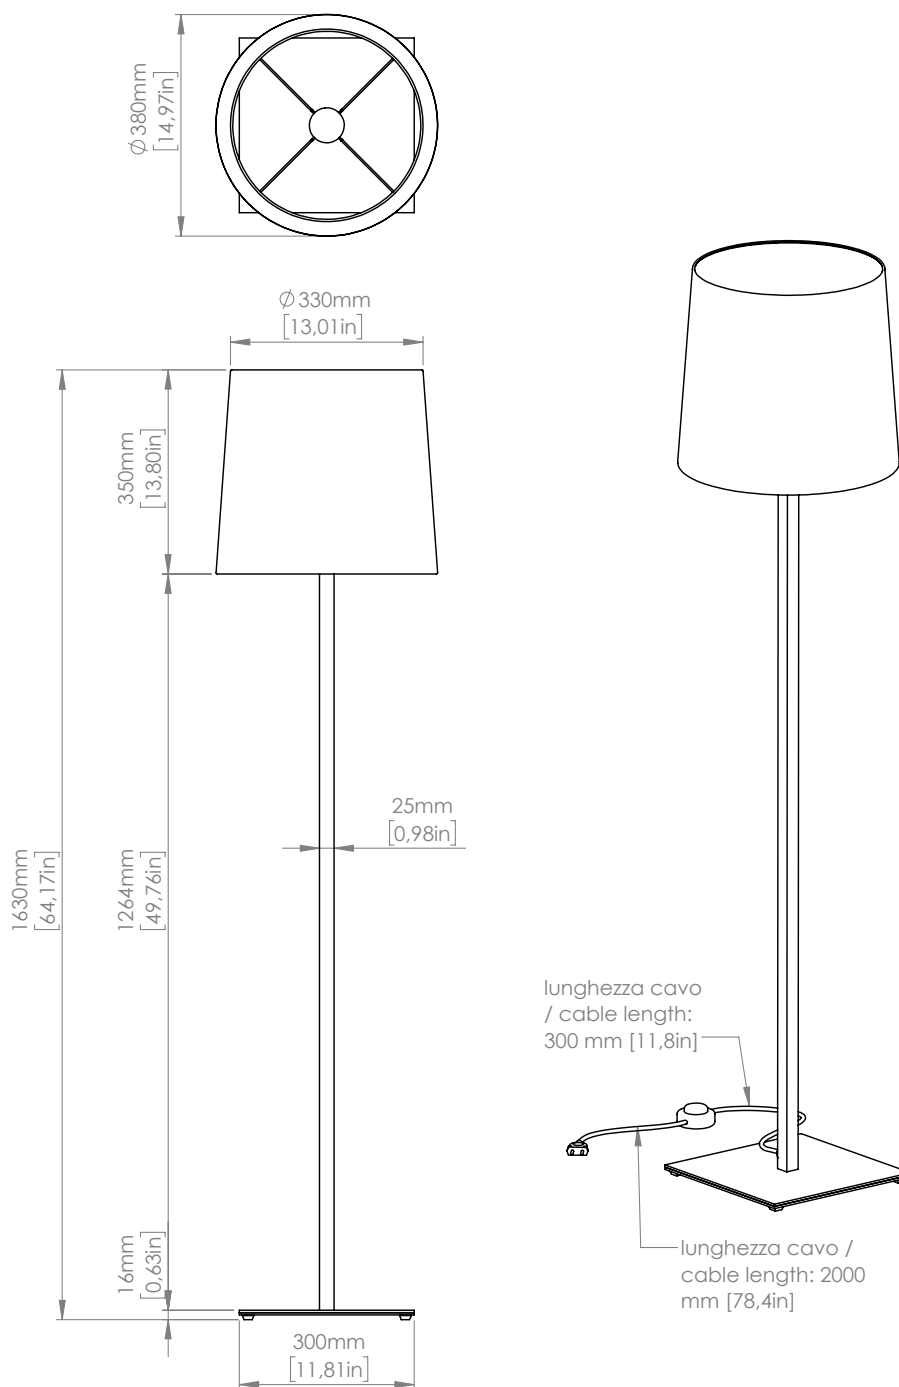

AP

Compatibile con remote control systems
when dimmable LED bulbs are used

PRODOTTO / PRODUCT **IMBALLI / PACKAGING**

Peso-Weight	Box 1	Box 2
2 kg / 4.4 lbs	L: 250 mm / 9.8"	L: 270 mm / 10.6"
	P-W: 200 mm / 7.8"	P-W: 260 mm / 10.2"
	H: 220 mm / 8.6"	H: 300 mm / 11.8"
	Peso-Weight: 1 kg / 2.2 lbs	Peso-Weight: 1 kg / 2.2 lbs

PRODOTTO / PRODUCT IMBALLI / PACKAGING

Peso-Weight	Box 1	Box 2
2 kg / 4.4 lbs	L: 270 mm / 10.6"	L: 270 mm / 10.6"
	P-W: 260 mm / 10.2"	P-W: 260 mm / 10.2"
	H: 300 mm / 11.8"	H: 300 mm / 11.8"
	Peso-Weight: 2 kg / 4.4 lbs	Peso-Weight: 1 kg / 2.2 lbs

PRODOTTO / PRODUCT IMBALLI / PACKAGING

Peso-Weight	Box 1	Box 2
2 kg / 4.4 lbs	L: 260 mm / 10.2"	L: 270 mm / 10.6"
	P-W: 260 mm / 10.2"	P-W: 260 mm / 10.2"
	H: 200 mm / 7.8"	H: 300 mm / 11.8"
	Peso-Weight: 2 kg / 4.4 lbs	Peso-Weight: 1 kg / 2.2 lbs

PRODOTTO / PRODUCT IMBALLI / PACKAGING

Peso-Weight	Box 1	Box 2	Box 3
6.5 kg / 14.3 lbs	L: 110 mm / 4.3"	L: 435 mm / 17.1"	L: 480 mm / 18.9"
	P-W: 110 mm / 4.3"	P-W: 435 mm / 17.1"	P-W: 480 mm / 18.9"
	H: 1680 mm / 66.1"	H: 175 mm / 6.9"	H: 440 mm / 17.3"
	Peso-Weight: 2,5 kg / 5.5 lbs	Peso-Weight: 4 kg / 8.8 lbs	Peso-Weight: 1,5 kg / 3.3 lbs