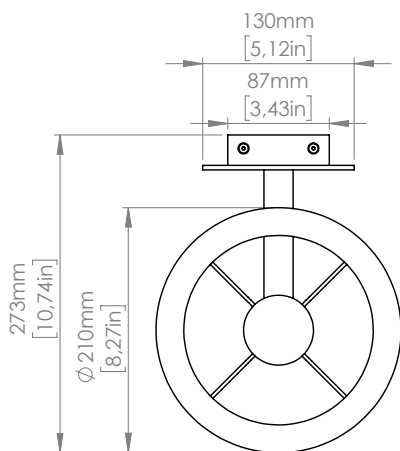

AP

Compatibile con remote control systems
when dimmable LED bulbs are used

PRODOTTO / PRODUCT **IMBALLI / PACKAGING**

Peso-Weight	Box 1	Box 2
2 kg / 4.4 lbs	L: 250 mm / 9.8"	L: 270 mm / 10.6"
	P-W: 200 mm / 7.8"	P-W: 260 mm / 10.2"
	H: 220 mm / 8.6"	H: 300 mm / 11.8"
	Peso-Weight: 1 kg / 2.2 lbs	Peso-Weight: 1 kg / 2.2 lbs

PRODOTTO / PRODUCT IMBALLI / PACKAGING

Peso-Weight	Box 1	Box 2
2 kg / 4.4 lbs	L: 270 mm / 10.6"	L: 270 mm / 10.6"
	P-W: 260 mm / 10.2"	P-W: 260 mm / 10.2"
	H: 300 mm / 11.8"	H: 300 mm / 11.8"
	Peso-Weight: 2 kg / 4.4 lbs	Peso-Weight: 1 kg / 2.2 lbs

PRODOTTO / PRODUCT IMBALLI / PACKAGING

Peso-Weight	Box 1	Box 2
2 kg / 4.4 lbs	L: 260 mm / 10.2"	L: 270 mm / 10.6"
	P-W: 260 mm / 10.2"	P-W: 260 mm / 10.2"
	H: 200 mm / 7.8"	H: 300 mm / 11.8"
	Peso-Weight: 2 kg / 4.4 lbs	Peso-Weight: 1 kg / 2.2 lbs