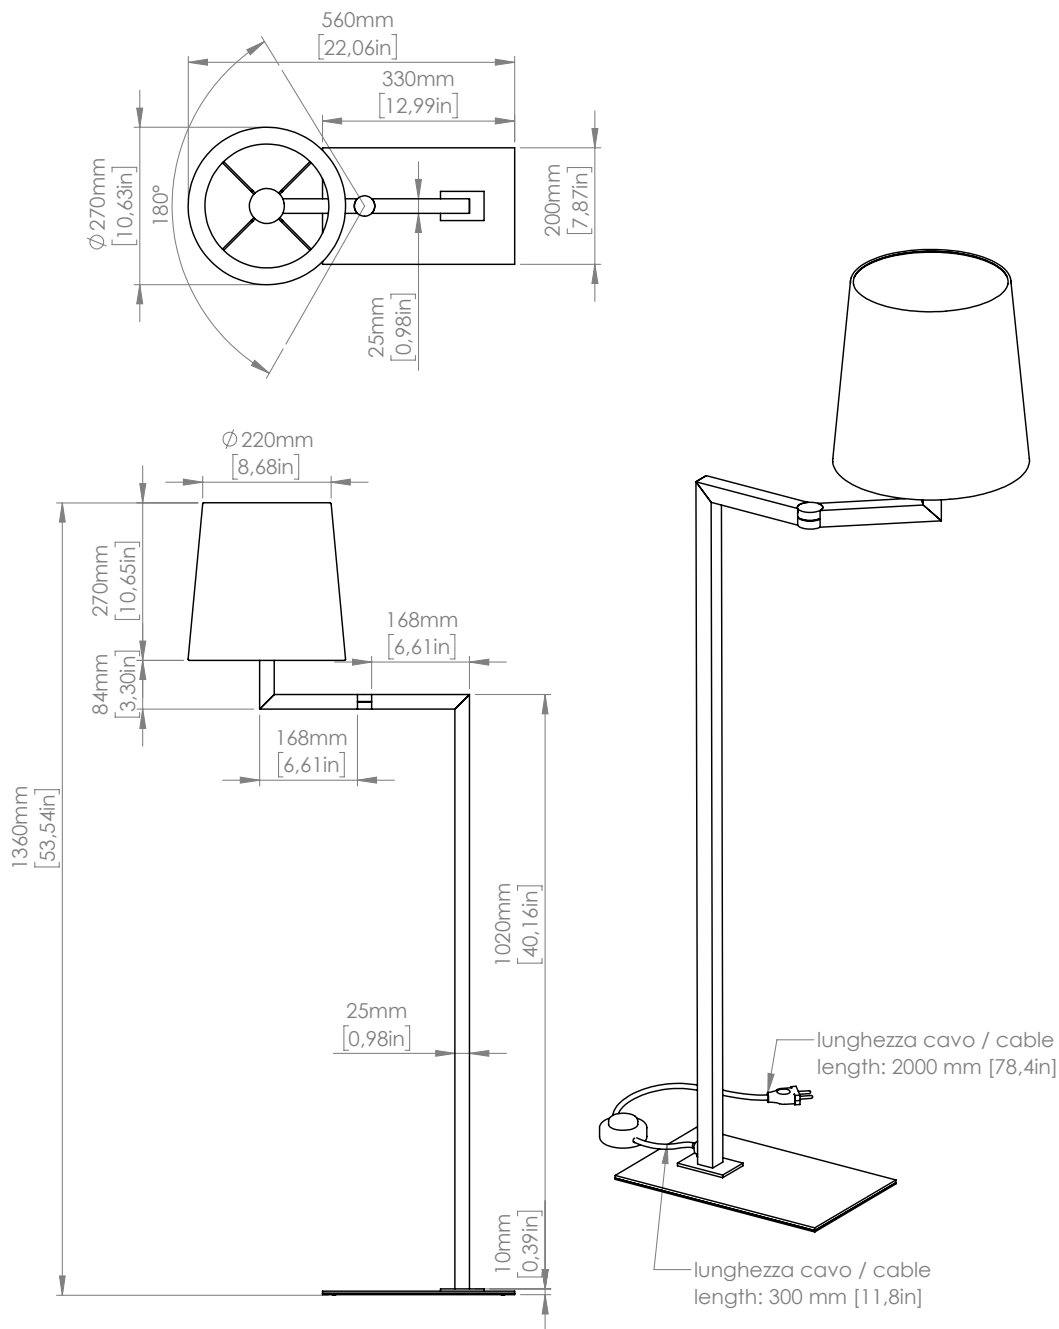

AP

Compatibile con remote control systems
when dimmable LED bulbs are used

PRODOTTO / PRODUCT **IMBALLI / PACKAGING**

Peso-Weight	Box 1	Box 2
2 kg / 4.4 lbs	L: 250 mm / 9.8"	L: 270 mm / 10.6"
	P-W: 200 mm / 7.8"	P-W: 260 mm / 10.2"
	H: 220 mm / 8.6"	H: 300 mm / 11.8"
	Peso-Weight: 1 kg / 2.2 lbs	Peso-Weight: 1 kg / 2.2 lbs

PRODOTTO / PRODUCT IMBALLI / PACKAGING

Peso-Weight	Box 1	Box 2
2 kg / 4.4 lbs	L: 260 mm / 10.2"	L: 270 mm / 10.6"
	P-W: 260 mm / 10.2"	P-W: 260 mm / 10.2"
	H: 200 mm / 7.8"	H: 300 mm / 11.8"
	Peso-Weight: 2 kg / 4.4 lbs	Peso-Weight: 1 kg / 2.2 lbs

PRODOTTO / PRODUCT IMBALLI / PACKAGING

Peso-Weight	Box 1	Box 2
3.5 kg / 7.7 lbs	L: 350 mm / 13.7"	L: 270 mm / 10.6"
	P-W: 320 mm / 12.6"	P-W: 260 mm / 10.2"
	H: 560 mm / 22"	H: 300 mm / 11.8"
	Peso-Weight: 3,5 kg / 7.7 lbs	Peso-Weight: 1 kg / 2.2 lbs

PRODOTTO / PRODUCT IMBALLI / PACKAGING

Peso-Weight	Box 1	Box 2	Box 3
6.5 kg / 14.3 lbs	L: 110 mm / 4.3"	L: 435 mm / 17.1"	L: 480 mm / 18.9"
	P-W: 110 mm / 4.3"	P-W: 435 mm / 17.1"	P-W: 480 mm / 18.9"
	H: 1680 mm / 66.1"	H: 175 mm / 6.9"	H: 440 mm / 17.3"
	Peso-Weight: 2,5 kg / 5.5 lbs	Peso-Weight: 4 kg / 8.8 lbs	Peso-Weight: 1,5 kg / 3.3 lbs