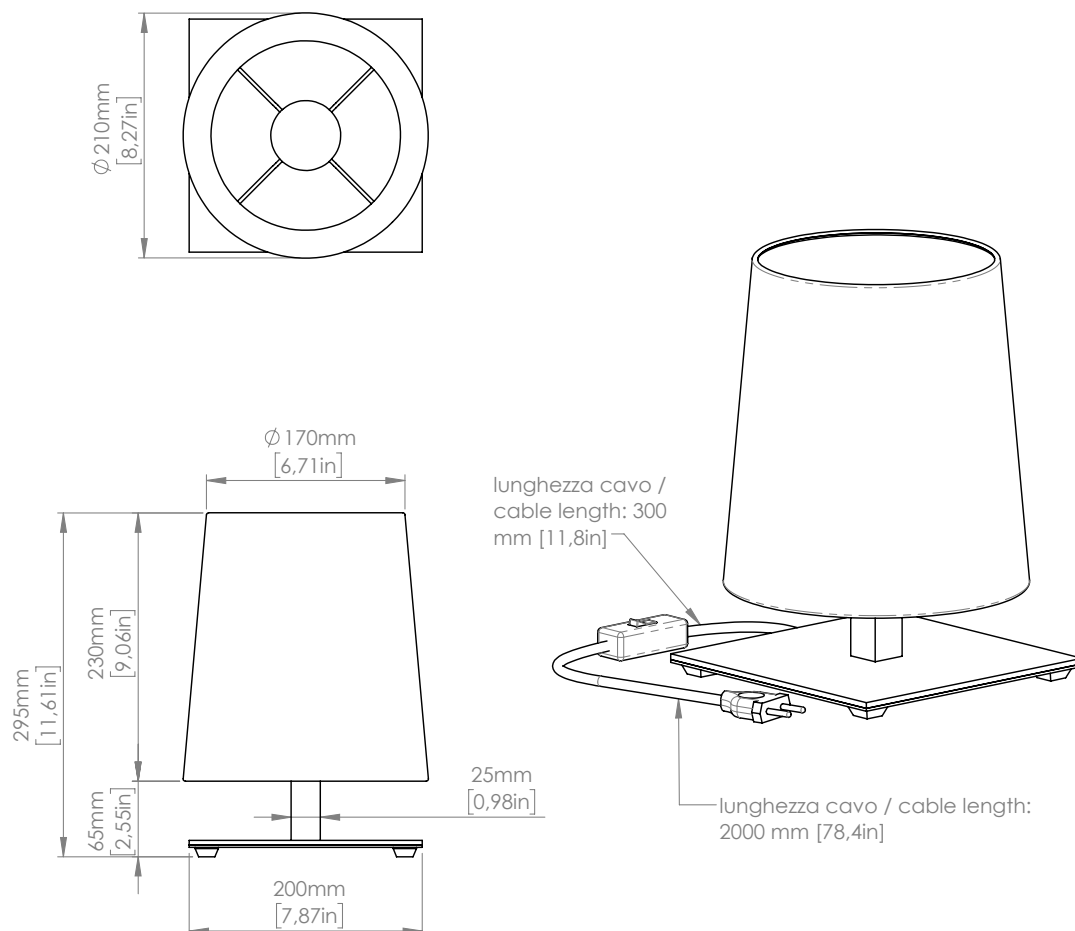

PRODOTTO / PRODUCT IMBALLI / PACKAGING

Peso-Weight	Box 1	Box 2
2 kg / 4.4 lbs	L: 260 mm / 10.2"	L: 270 mm / 10.6"
	P-W: 260 mm / 10.2"	P-W: 260 mm / 10.2"
	H: 200 mm / 7.8"	H: 300 mm / 11.8"
	Peso-Weight: 2 kg / 4.4 lbs	Peso-Weight: 1 kg / 2.2 lbs