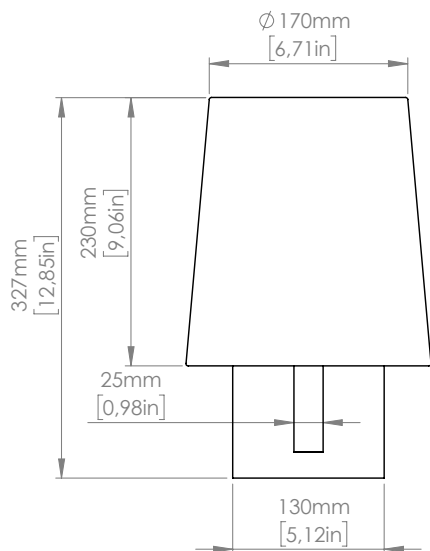

AP

Compatibile con remote control systems
when dimmable LED bulbs are used

PRODOTTO / PRODUCT **IMBALLI / PACKAGING**

Peso-Weight	Box 1	Box 2
2 kg / 4.4 lbs	L: 250 mm / 9.8"	L: 270 mm / 10.6"
	P-W: 200 mm / 7.8"	P-W: 260 mm / 10.2"
	H: 220 mm / 8.6"	H: 300 mm / 11.8"
	Peso-Weight: 1 kg / 2.2 lbs	Peso-Weight: 1 kg / 2.2 lbs

PRODOTTO / PRODUCT IMBALLI / PACKAGING

Peso-Weight	Box 1	Box 2
2 kg / 4.4 lbs	L: 270 mm / 10.6"	L: 270 mm / 10.6"
	P-W: 260 mm / 10.2"	P-W: 260 mm / 10.2"
	H: 300 mm / 11.8"	H: 300 mm / 11.8"
	Peso-Weight: 2 kg / 4.4 lbs	Peso-Weight: 1 kg / 2.2 lbs