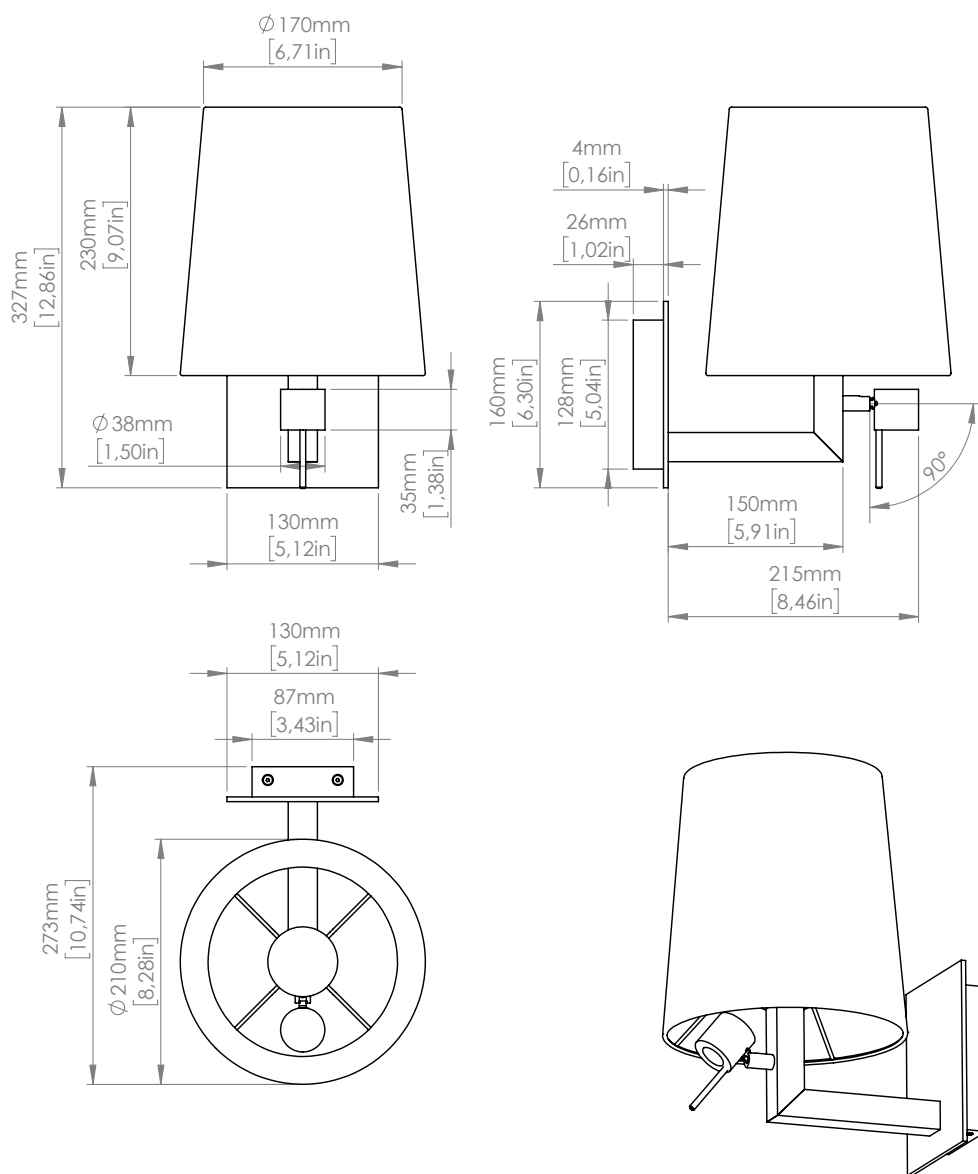

AP / TA

1 x 10W E27
LED light bulb
IP20

AP LED

1 x 10W E27
LED light bulb
+
1 x 3W
LED module
Light emission: 550 Lm
2.700 K; CRI: >90
IP20

TA DESK

1 x 12W E27
LED light bulb
IP20

FL / LISEUSE

1 x 14W E27
LED light bulb
IP20

AP

Compatibile con remote control systems
when dimmable LED bulbs are used

PRODOTTO / PRODUCT **IMBALLI / PACKAGING**

Peso-Weight	Box 1	Box 2
2 kg / 4.4 lbs	L: 250 mm / 9.8"	L: 270 mm / 10.6"
	P-W: 200 mm / 7.8"	P-W: 260 mm / 10.2"
	H: 220 mm / 8.6"	H: 300 mm / 11.8"
	Peso-Weight: 1 kg / 2.2 lbs	Peso-Weight: 1 kg / 2.2 lbs