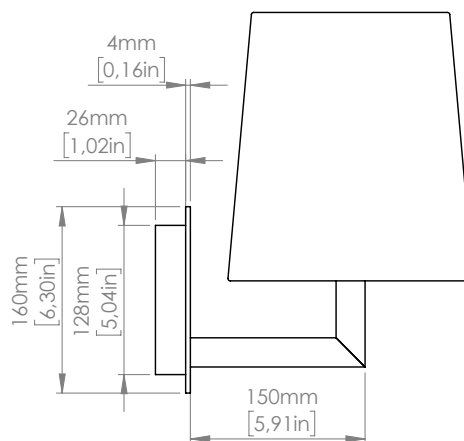

AP

Compatibile con remote control systems
when dimmable LED bulbs are used

PRODOTTO / PRODUCT **IMBALLI / PACKAGING**

Peso-Weight	Box 1	Box 2
2 kg / 4.4 lbs	L: 250 mm / 9.8"	L: 270 mm / 10.6"
	P-W: 200 mm / 7.8"	P-W: 260 mm / 10.2"
	H: 220 mm / 8.6"	H: 300 mm / 11.8"
	Peso-Weight: 1 kg / 2.2 lbs	Peso-Weight: 1 kg / 2.2 lbs

PRODOTTO / PRODUCT IMBALLI / PACKAGING

Peso-Weight	Box 1	Box 2
2 kg / 4.4 lbs	L: 270 mm / 10.6"	L: 270 mm / 10.6"
	P-W: 260 mm / 10.2"	P-W: 260 mm / 10.2"
	H: 300 mm / 11.8"	H: 300 mm / 11.8"
	Peso-Weight: 2 kg / 4.4 lbs	Peso-Weight: 1 kg / 2.2 lbs

PRODOTTO / PRODUCT IMBALLI / PACKAGING

Peso-Weight	Box 1	Box 2
2 kg / 4.4 lbs	L: 260 mm / 10.2"	L: 270 mm / 10.6"
	P-W: 260 mm / 10.2"	P-W: 260 mm / 10.2"
	H: 200 mm / 7.8"	H: 300 mm / 11.8"
	Peso-Weight: 2 kg / 4.4 lbs	Peso-Weight: 1 kg / 2.2 lbs