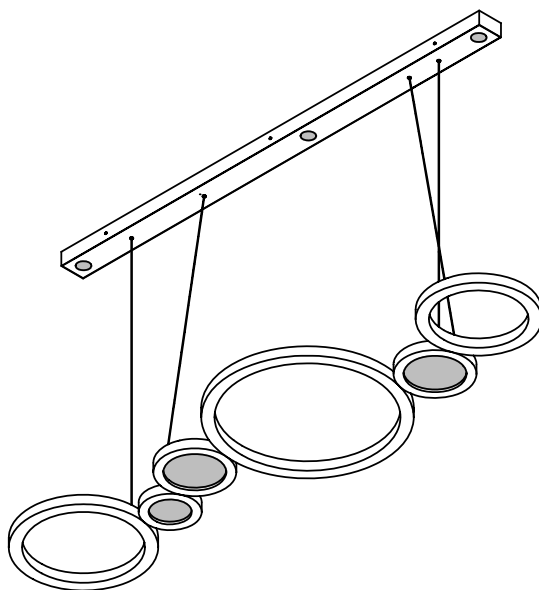

PRODOTTO / PRODUCT   **IMBALLI / PACKAGING**

Peso-Weight
27 kg / 59.5 lbs

Box 1
L: 2260 mm / 88.9"
P-W: 160 mm / 6.3"
H: 1010 mm / 39.7"
Peso-Weight: 30 kg / 66.1 lbs