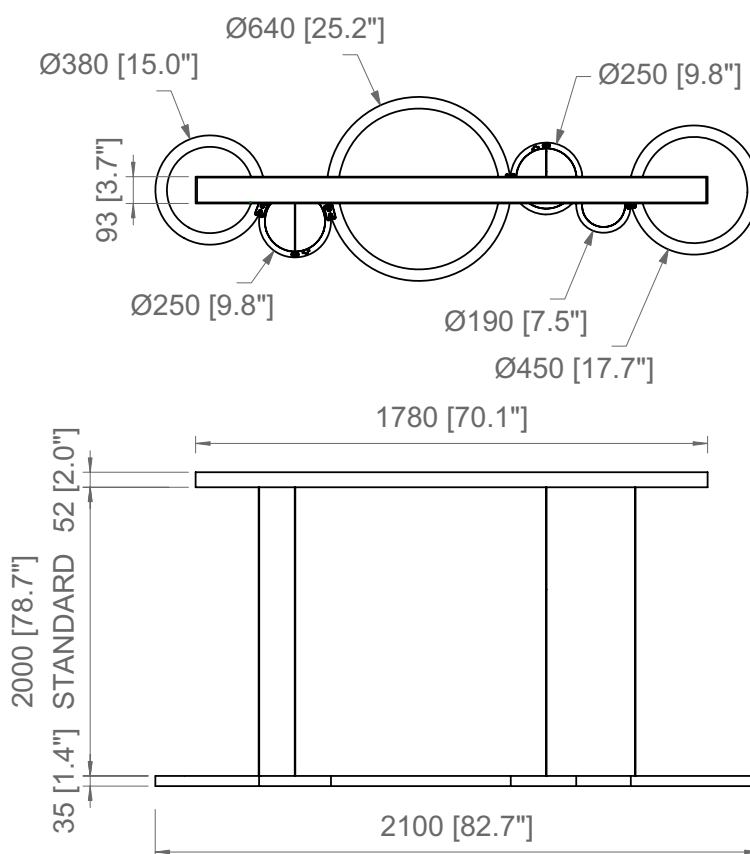

PRODOTTO / PRODUCT   **IMBALLI / PACKAGING**

Peso-Weight
27 kg / 59.5 lbs

Box 1
L: 2260 mm / 88.9"
P-W: 160 mm / 6.3"
H: 1010 mm / 39.7"
Peso-Weight: 30 kg / 66.1 lbs