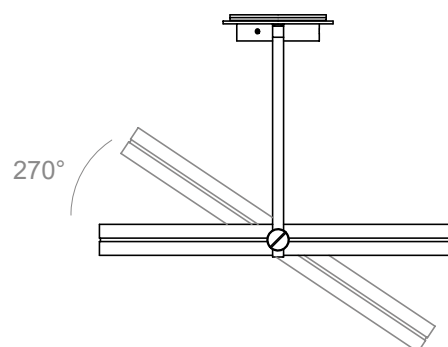

L: 90 cm / 35.4"
W: 15 cm / 5.9"
H: 207 cm / 81.5"

PESO / WEIGHT
15 kg / 33 lbs

BOX 2

L: 58 cm / 22.8"
W: 58 cm / 22.8"
H: 50 cm / 19.7"

PESO / WEIGHT
20 kg / 44 lbs

PRODOTTO / PRODUCT

BOX 1

PESO / WEIGHT
9 kg / 19.8 lbs

L: 110 cm / 43.3"
W: 25 cm / 9.8"
H: 52 cm / 20.4"

PESO / WEIGHT
10 kg / 22 lbs

PRODOTTO / PRODUCT

BOX 1

PESO / WEIGHT
13,5 kg / 29.7 lbs

L: 103 cm / 40.5"
W: 73 cm / 28.7"
H: 33 cm / 13"

PESO / WEIGHT
15 kg / 33 lbs

PRODOTTO / PRODUCT

PESO / WEIGHT
7 kg / 15.4 lbs

BOX 1

L: 72 cm / 28.3"
W: 72 cm / 28.3"
H: 32 cm / 12.6"

PESO / WEIGHT
8 kg / 17.6 lbs

Copyright and/or design rights subsist in this drawing. No part of this drawing may be reproduced in any material form (including photocopying or storing in any medium electronic means, whether or not intentionally and whether or not as part or a larger publication) without the express permission of the copyright owner, Contardi Lighting S.r.l.. Further and without prejudice to the above, this drawing and all information relating thereto is confidential, and shall not be communicated to a third party without the consent of Contardi lighting srl. Contardi lighting srl asserts all rights to be identified as the author of the work and otherwise.