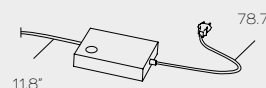

USA / CABLE - SWITCH

Black fabric
Foot dimmer switch

L: 11.8" + 78.7"

USA / LIGHT SOURCE

○ Custom LED

FL / PL / SO LARGE

1 X 55W
Lumen: 7.500
3.000 K; CRI: >90

SO SMALL

1 X 17W
Lumen: 2.480
3.000 K; CRI: >90

DIMMABLE

FL
Dimmable with foot control

SO / PL
Compatible with remote control systems