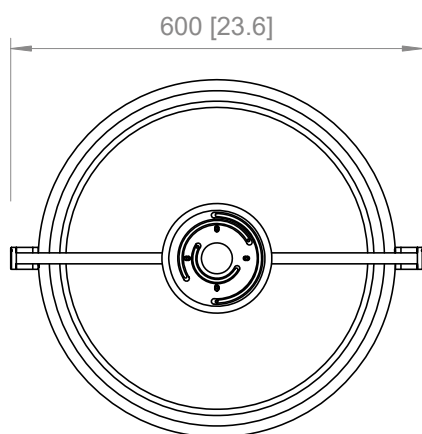

L: 90 cm / 35.4"
W: 15 cm / 5.9"
H: 207 cm / 81.5"

PESO / WEIGHT
15 kg / 33 lbs

BOX 2

L: 58 cm / 22.8"
W: 58 cm / 22.8"
H: 50 cm / 19.7"

PESO / WEIGHT
20 kg / 44 lbs

PRODOTTO / PRODUCT

BOX 1

PESO / WEIGHT
9 kg / 19.8 lbs

L: 110 cm / 43.3"
W: 25 cm / 9.8"
H: 52 cm / 20.4"

PESO / WEIGHT
10 kg / 22 lbs

PRODOTTO / PRODUCT

BOX 1

PESO / WEIGHT
13,5 kg / 29.7 lbs

L: 103 cm / 40.5"
W: 73 cm / 28.7"
H: 33 cm / 13"

PESO / WEIGHT
15 kg / 33 lbs

PRODOTTO / PRODUCT

PESO / WEIGHT
7 kg / 15.4 lbs

BOX 1

L: 72 cm / 28.3"
W: 72 cm / 28.3"
H: 32 cm / 12.6"

PESO / WEIGHT
8 kg / 17.6 lbs

Copyright and/or design rights subsist in this drawing. No part of this drawing may be reproduced in any material form (including photocopying or storing in any medium electronic means, whether or not intentionally and whether or not as part or a larger publication) without the express permission of the copyright owner, Contardi Lighting S.r.l.. Further and without prejudice to the above, this drawing and all information relating thereto is confidential, and shall not be communicated to a third party without the consent of Contardi lighting srl. Contardi lighting srl asserts all rights to be identified as the author of the work and otherwise.