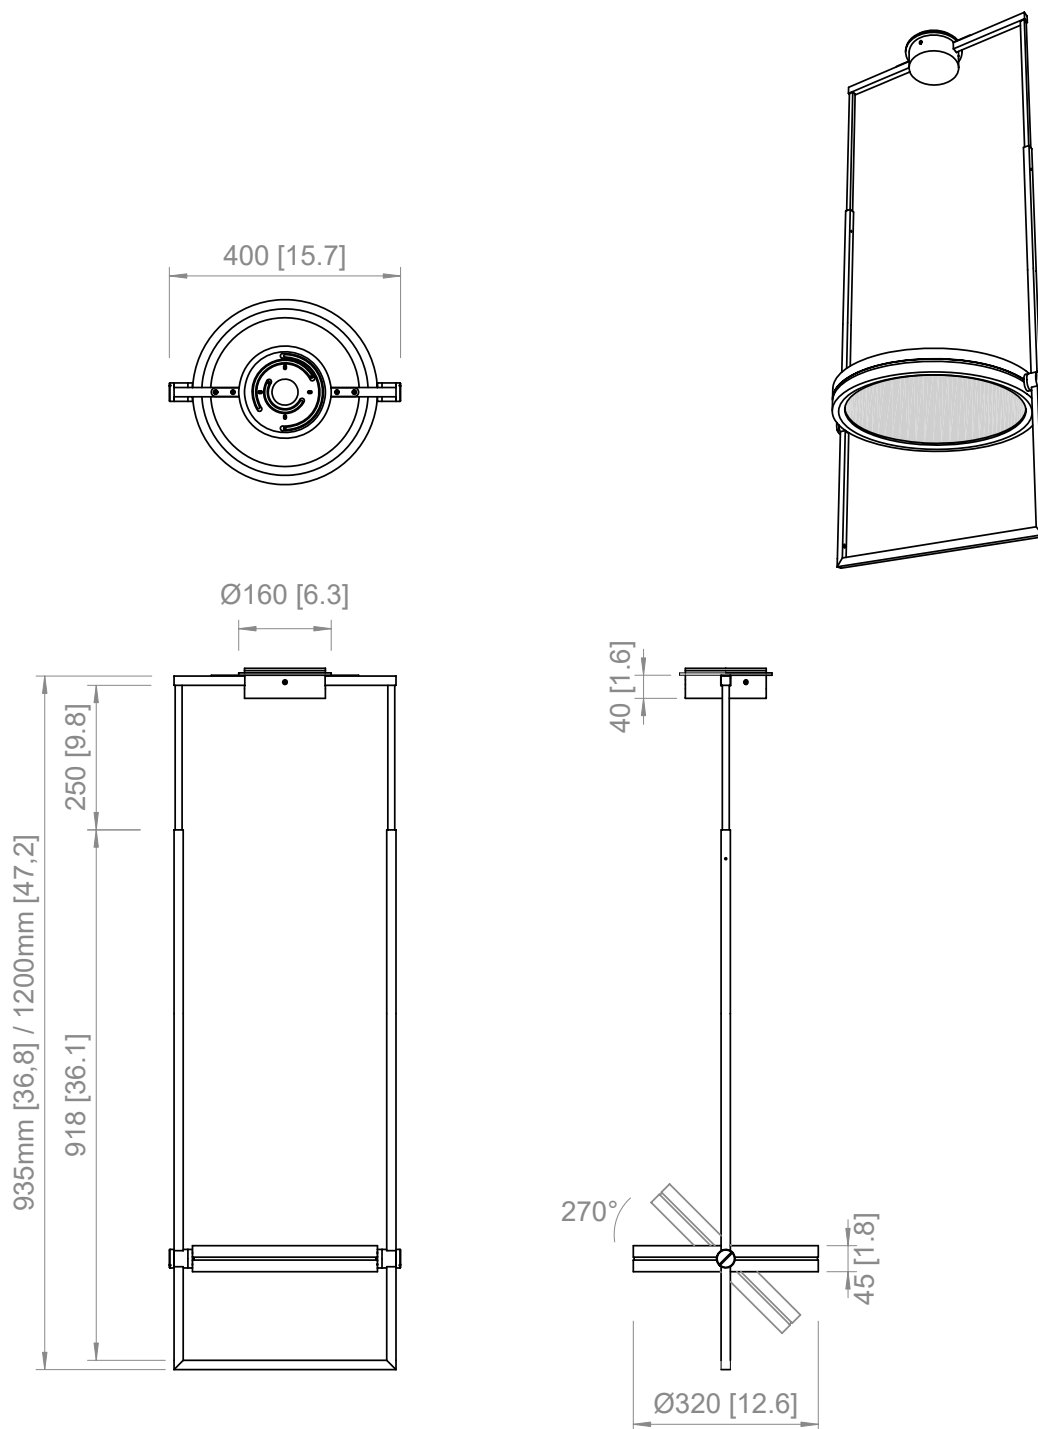

SO SMALL

1 X 17W
Lumen: 2.480
3.000 K; CRI: >90

DIMMABLE

FL
Dimmable with foot control

SO / PL
Compatible with remote control systems

PRODOTTO / PRODUCT

PESO / WEIGHT
31 kg / 68.3 lbs

BOX 1

L: 90 cm / 35.4"
W: 15 cm / 5.9"
H: 207 cm / 81.5"

PESO / WEIGHT
15 kg / 33 lbs

BOX 2

L: 58 cm / 22.8"
W: 58 cm / 22.8"
H: 50 cm / 19.7"

PESO / WEIGHT
20 kg / 44 lbs

PRODOTTO / PRODUCT

BOX 1

PESO / WEIGHT
9 kg / 19.8 lbs

L: 110 cm / 43.3"
W: 25 cm / 9.8"
H: 52 cm / 20.4"

PESO / WEIGHT
10 kg / 22 lbs

PRODOTTO / PRODUCT

BOX 1

PESO / WEIGHT
13,5 kg / 29.7 lbs

L: 103 cm / 40.5"
W: 73 cm / 28.7"
H: 33 cm / 13"

PESO / WEIGHT
15 kg / 33 lbs

PRODOTTO / PRODUCT

PESO / WEIGHT
7 kg / 15.4 lbs

BOX 1

L: 72 cm / 28.3"
W: 72 cm / 28.3"
H: 32 cm / 12.6"

PESO / WEIGHT
8 kg / 17.6 lbs

Copyright and/or design rights subsist in this drawing. No part of this drawing may be reproduced in any material form (including photocopying or storing in any medium electronic means, whether or not intentionally and whether or not as part or a larger publication) without the express permission of the copyright owner, Contardi Lighting S.r.l.. Further and without prejudice to the above, this drawing and all information relating thereto is confidential, and shall not be communicated to a third party without the consent of Contardi lighting srl. Contardi lighting srl asserts all rights to be identified as the author of the work and otherwise.