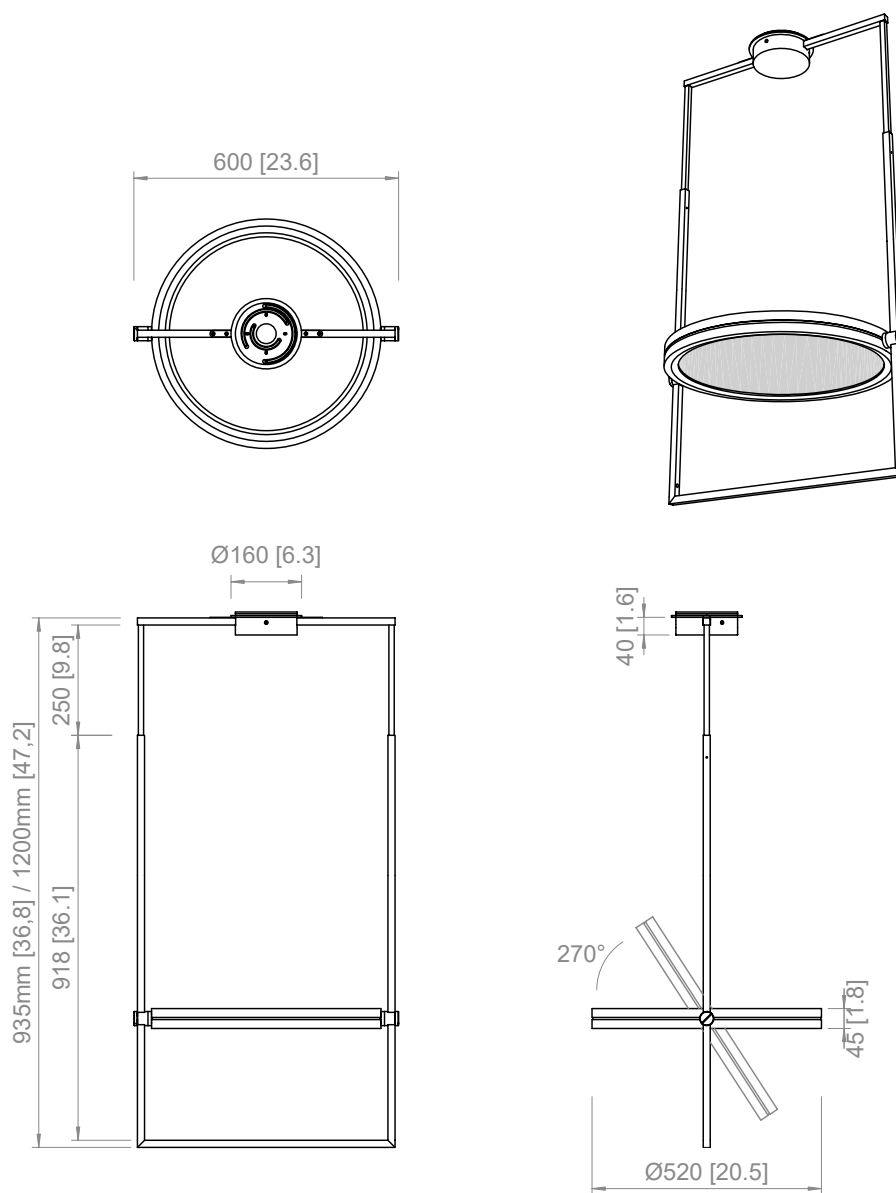

SO SMALL

1 X 17W
Lumen: 2.480
3.000 K; CRI: >90

DIMMABLE

FL
Dimmable with foot control

SO / PL
Compatible with remote control systems

PRODOTTO / PRODUCT

PESO / WEIGHT
31 kg / 68.3 lbs

BOX 1

L: 90 cm / 35.4"
W: 15 cm / 5.9"
H: 207 cm / 81.5"

PESO / WEIGHT
15 kg / 33 lbs

BOX 2

L: 58 cm / 22.8"
W: 58 cm / 22.8"
H: 50 cm / 19.7"

PESO / WEIGHT
20 kg / 44 lbs

PRODOTTO / PRODUCT

BOX 1

PESO / WEIGHT
9 kg / 19.8 lbs

L: 110 cm / 43.3"
W: 25 cm / 9.8"
H: 52 cm / 20.4"

PESO / WEIGHT
10 kg / 22 lbs

PRODOTTO / PRODUCT

BOX 1

PESO / WEIGHT
13,5 kg / 29.7 lbs

L: 103 cm / 40.5"
W: 73 cm / 28.7"
H: 33 cm / 13"

PESO / WEIGHT
15 kg / 33 lbs

PRODOTTO / PRODUCT

PESO / WEIGHT
7 kg / 15.4 lbs

BOX 1

L: 72 cm / 28.3"
W: 72 cm / 28.3"
H: 32 cm / 12.6"

PESO / WEIGHT
8 kg / 17.6 lbs

Copyright and/or design rights subsist in this drawing. No part of this drawing may be reproduced in any material form (including photocopying or storing in any medium electronic means, whether or not intentionally and whether or not as part or a larger publication) without the express permission of the copyright owner, Contardi Lighting S.r.l.. Further and without prejudice to the above, this drawing and all information relating thereto is confidential, and shall not be communicated to a third party without the consent of Contardi lighting srl. Contardi lighting srl asserts all rights to be identified as the author of the work and otherwise.