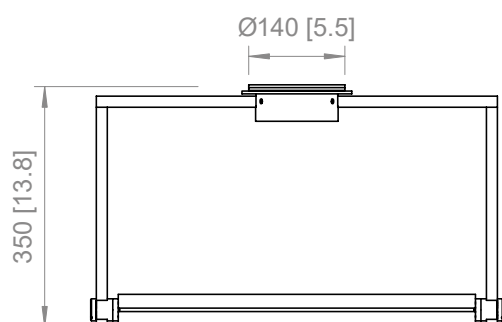

L: 90 cm / 35.4"
W: 15 cm / 5.9"
H: 207 cm / 81.5"

PESO / WEIGHT
15 kg / 33 lbs

BOX 2

L: 58 cm / 22.8"
W: 58 cm / 22.8"
H: 50 cm / 19.7"

PESO / WEIGHT
20 kg / 44 lbs

PRODOTTO / PRODUCT

BOX 1

PESO / WEIGHT
9 kg / 19.8 lbs

L: 110 cm / 43.3"
W: 25 cm / 9.8"
H: 52 cm / 20.4"

PESO / WEIGHT
10 kg / 22 lbs

PRODOTTO / PRODUCT

BOX 1

PESO / WEIGHT
13,5 kg / 29.7 lbs

L: 103 cm / 40.5"
W: 73 cm / 28.7"
H: 33 cm / 13"

PESO / WEIGHT
15 kg / 33 lbs

PRODOTTO / PRODUCT

PESO / WEIGHT
7 kg / 15.4 lbs

BOX 1

L: 72 cm / 28.3"
W: 72 cm / 28.3"
H: 32 cm / 12.6"

PESO / WEIGHT
8 kg / 17.6 lbs

Copyright and/or design rights subsist in this drawing. No part of this drawing may be reproduced in any material form (including photocopying or storing in any medium electronic means, whether or not intentionally and whether or not as part or a larger publication) without the express permission of the copyright owner, Contardi Lighting S.r.l.. Further and without prejudice to the above, this drawing and all information relating thereto is confidential, and shall not be communicated to a third party without the consent of Contardi lighting srl. Contardi lighting srl asserts all rights to be identified as the author of the work and otherwise.