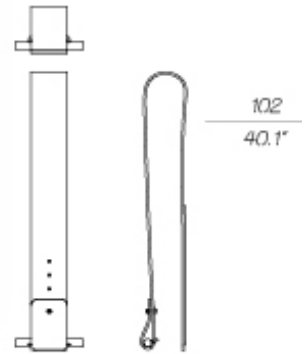

G+T Battery

G+T AP

click to
GO BACK ▲

G+T BATTERY

G+T
METAL PLATE FOR WALL

G+T
TABLE FIXING ACCESSORY

G+T
LEATHER COVERED SOFA
HANGING ACCESSORY

accessories