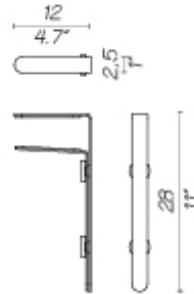

G+T Battery

G+T AP

click to
GO BACK ▲

G+T BATTERY

G+T
METAL PLATE FOR WALL

G+T
TABLE FIXING ACCESSORY

G+T
LEATHER COVERED SOFA
HANGING ACCESSORY

accessories

click to
GO BACK ▲

G+T AP

click to
GO BACK 