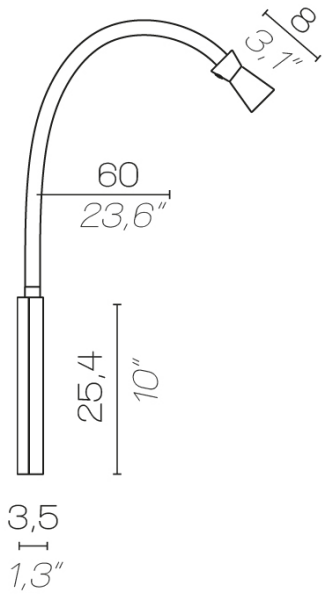

G+T Battery

G+T AP

click to
GO BACK ▲

G+T BATTERY

G+T
METAL PLATE FOR WALL

G+T
TABLE FIXING ACCESSORY

G+T
LEATHER COVERED SOFA
HANGING ACCESSORY

accessories