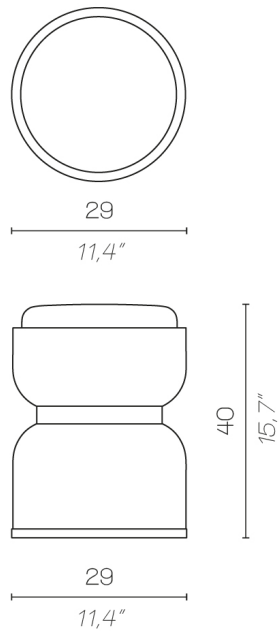

Clessidra

CLESSIDRA

Kayros

Kronos

click to
GO BACK ▲

CLESSIDRA KAYROS

24

9,5"

58

22,9"

24

9,5"

click to
GO BACK 

CLESSIDRA KRONOS

click to
GO BACK 