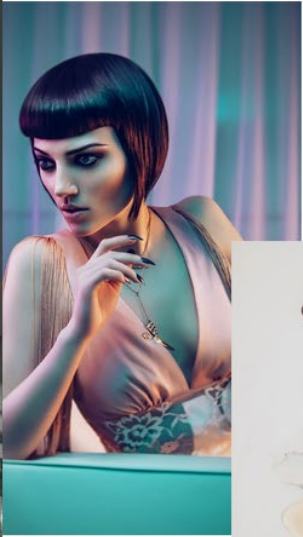

#moodboard

CORNELIA

Massimiliano Raggi

LEGEND

Click on the red circles for
more lamp informations

click to
GO BACK ▲

Click on the text to go back
to the moodboard

TOUCH OF

MAGIC

blown

TRANSPARENCIES

multiple
compositions

metallized
colours

GLASS

Cornelia

Cornelia