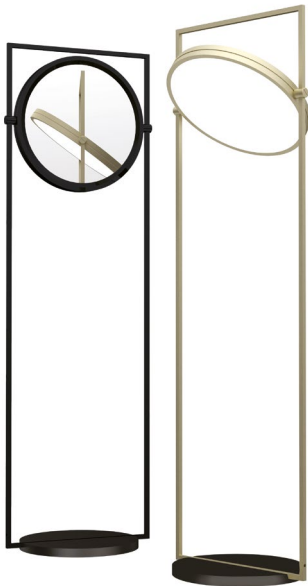

#moodboard

DORIAN

Marcello Colli

LEGEND

Click on the red circles for
more lamp informations

click to
GO BACK ▲

Click on the text to go back
to the moodboard

adjustable

DISC

Dual Function

MIRROR

HONEYCOMB

screen printing

effects

reflections

TOUCH

OF CLASS

Dorian

DORIAN

FL

SO Small & Large

PL

click to
GO BACK ▲

DORIAN FL