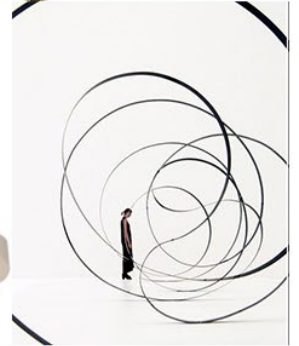

#moodboard

ECLISSE

Massimiliano Raggi

LEGEND

Click on the red circles for
more lamp informations

click to
GO BACK ▲

Click on the text to go back
to the moodboard

RINGS MADE OF
WOOD

Bronze/White

SOFT LIGHT

HONEYCOMB
screen printing

shadowing
effect

COAXIAL
S U S P A N S I O N
C A B L E

Eclisse

Eclisse

ECLISSE

click to
GO BACK ▲

Eclisse

ECLISSE SO

200 standard
78,7" standard

200 standard
78,7" standard

click to
GO BACK ▲