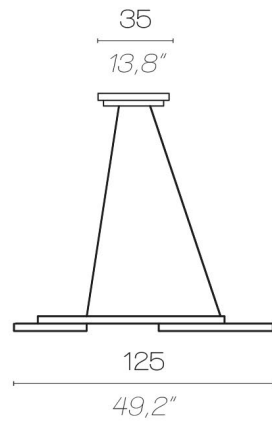

click to
GO BACK ▲

Eclisse

ECLISSE SO

200 standard
78,7" standard

200 standard
78,7" standard

click to
GO BACK ▲