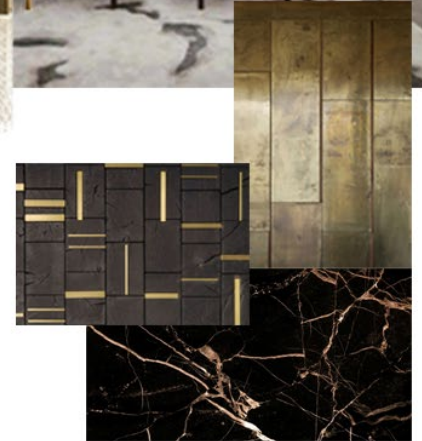

#moodboard

MIKADO SO, SO SOLO
& SO DOUBLE

Massimiliano Raggi

LEGEND

Click on the red circles for
more lamp informations

click to
GO BACK ▲

Click on the text to go back
to the moodboard

PRECIOUSNESS OF
CRYSTAL

Jewel lamp

BALANCED SCHEME

rectangular
brass tube

Engraved
crystal

VINTAGE
SATIN BRASS

Mikado

MIKADO SO, SO SOLO & SO DOUBLE

SO

SO Solo

SO Double

click to
GO BACK ▲

Mikado

MIKADO SO

click to
GO BACK ▲

MIKADO SO SOLO

click to
GO BACK 