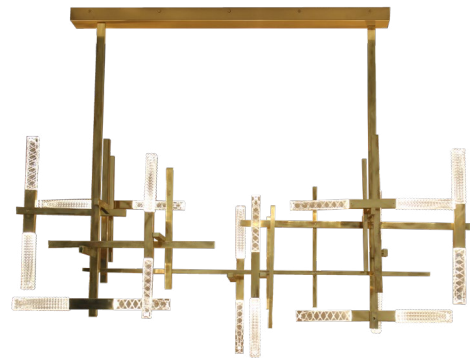

#moodboard

MIKADO SO, SO SOLO
& SO DOUBLE

Massimiliano Raggi

LEGEND

Click on the red circles for
more lamp informations

click to
GO BACK ▲

Click on the text to go back
to the moodboard

PRECIOUSNESS OF
CRYSTAL

Jewel lamp

BALANCED SCHEME

rectangular
brass tube

Engraved
crystal

VINTAGE
SATIN BRASS

Mikado

MIKADO SO, SO SOLO & SO DOUBLE

SO

SO Solo

SO Double

click to
GO BACK ▲

Mikado

MIKADO SO

click to
GO BACK ▲

MIKADO SO SOLO

click to
GO BACK 