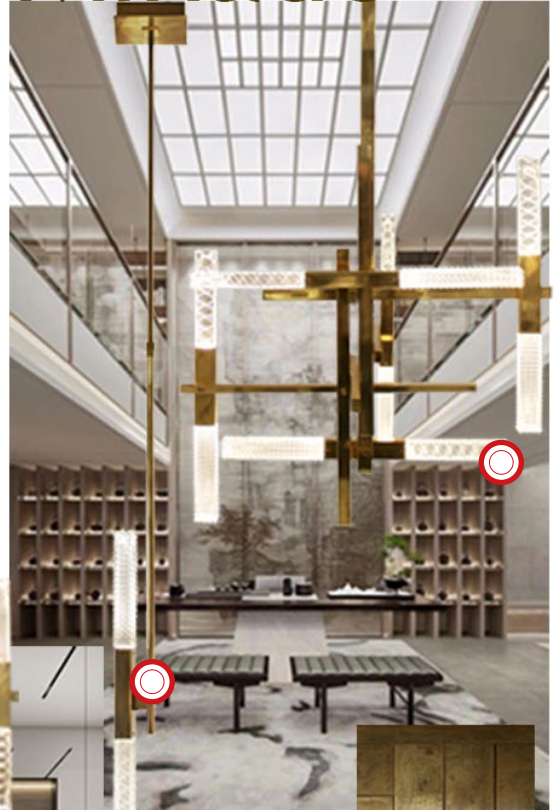

Jewel lamp

BALANCED SCHEME

rectangular
brass tube

Engraved
crystal

VINTAGE
SATIN BRASS

Mikado

MIKADO SO, SO SOLO & SO DOUBLE

SO

SO Solo

SO Double

click to
GO BACK ▲

Mikado

MIKADO SO

click to
GO BACK ▲

MIKADO SO SOLO

click to
GO BACK 