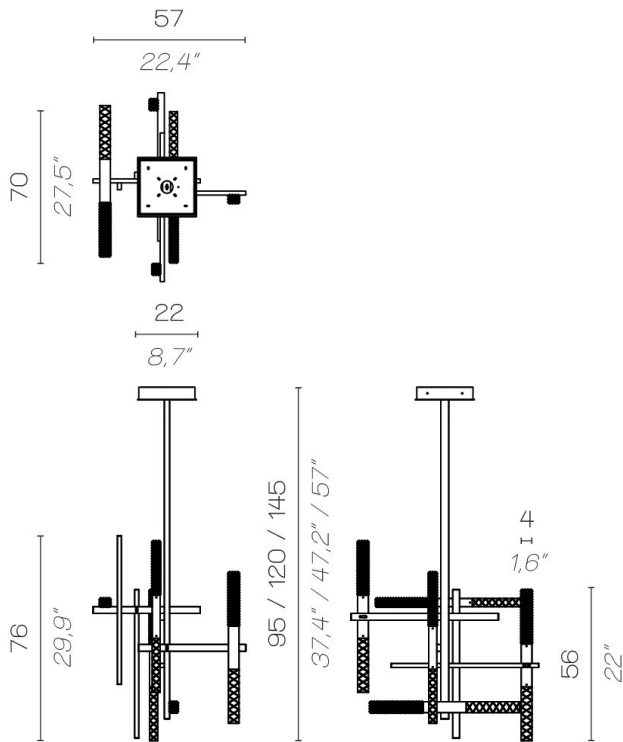

Mikado

MIKADO SO

click to
GO BACK ▲