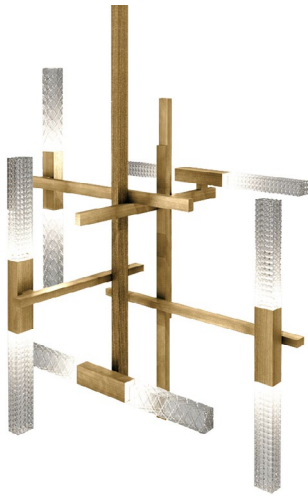

#moodboard

MIKADO SO, SO SOLO
& SO DOUBLE

Massimiliano Raggi

LEGEND

Click on the red circles for
more lamp informations

click to
GO BACK ▲

Click on the text to go back
to the moodboard

PRECIOUSNESS OF
CRYSTAL

Jewel lamp

BALANCED SCHEME

rectangular
brass tube

Engraved
crystal

VINTAGE
SATIN BRASS

Mikado

MIKADO SO, SO SOLO & SO DOUBLE

SO

SO Solo

SO Double

click to
GO BACK ▲

Mikado

MIKADO SO

click to
GO BACK ▲

MIKADO SO SOLO

click to
GO BACK 