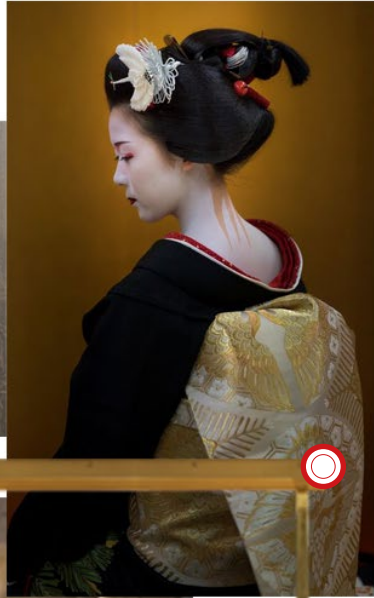

#moodboard

MIKADO SO, SO SOLO
& SO DOUBLE

Massimiliano Raggi

LEGEND

Click on the red circles for
more lamp informations

click to
GO BACK ▲

Click on the text to go back
to the moodboard

PRECIOUSNESS OF
CRYSTAL

Jewel lamp

BALANCED SCHEME

rectangular
brass tube

Engraved
crystal

VINTAGE
SATIN BRASS

Mikado

MIKADO SO, SO SOLO & SO DOUBLE

SO