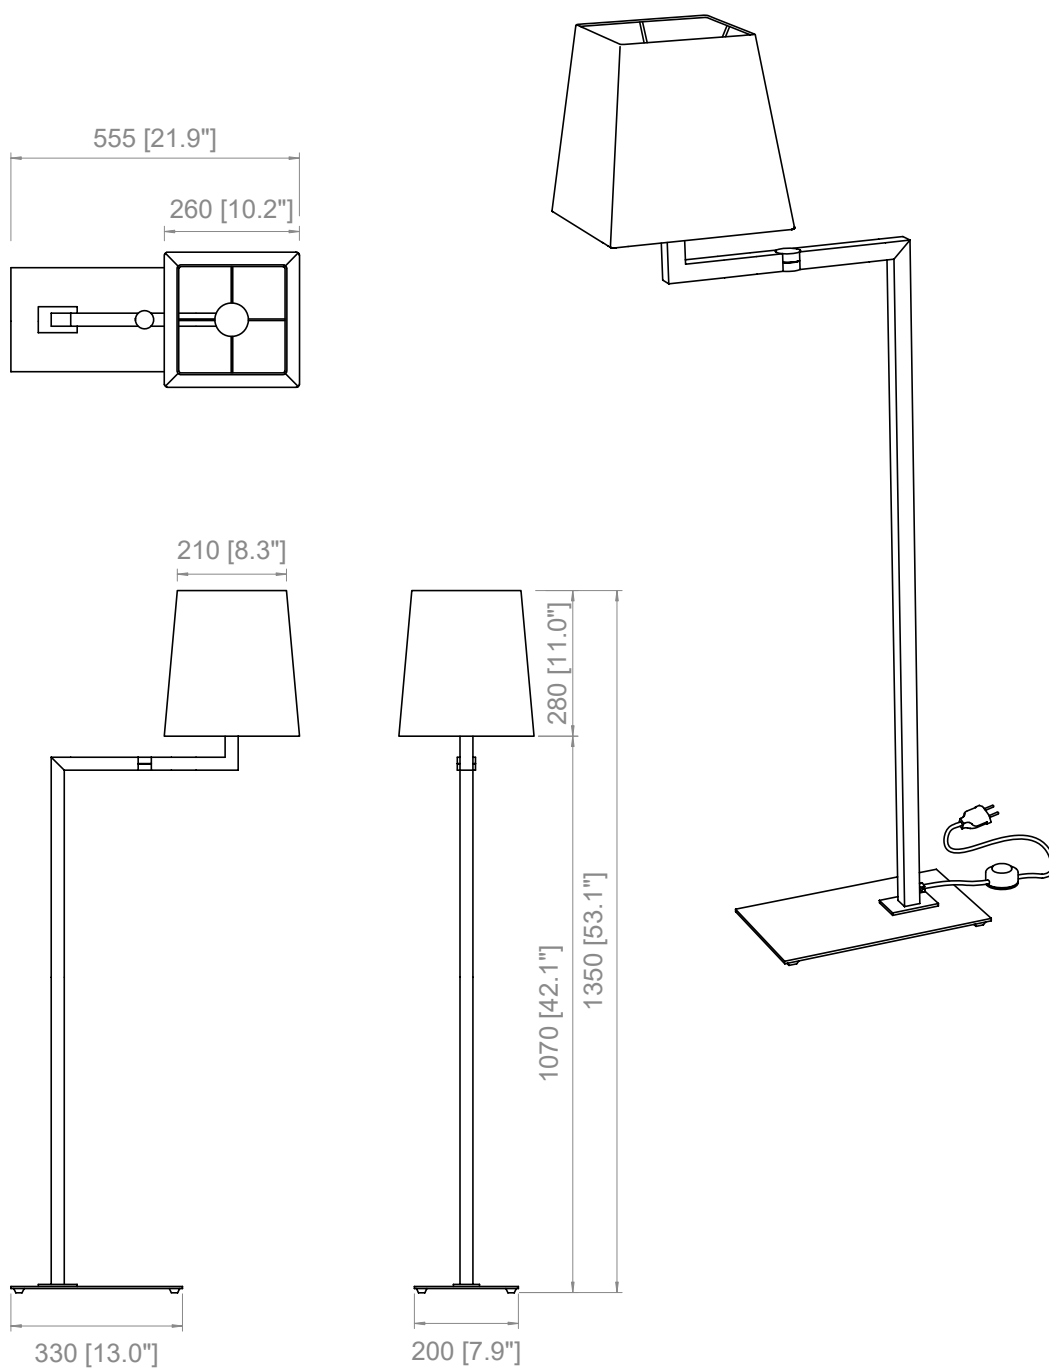

BOX 2

L: 27 cm / 10.6"
W: 27 cm / 10.6"
H: 29 cm / 11.4"

PESO / WEIGHT
1 kg / 2.2 lbs

PRODOTTO / PRODUCT

PESO / WEIGHT
3,5 kg / 7.7 lbs

BOX 1

L: 35 cm / 13.7"
W: 31 cm / 12.2"
H: 55 cm / 21.6"

PESO / WEIGHT
4 kg / 8.8 lbs

BOX 2

L: 27 cm / 10.6"
W: 27 cm / 10.6"
H: 29 cm / 11.4"

PESO / WEIGHT
1 kg / 2.2 lbs

PRODOTTO / PRODUCT

PESO / WEIGHT
6,5 kg / 14.3 lbs

BOX 1

L: 11 cm / 4.3"
W: 11 cm / 4.3"
H: 170 cm / 66.9"

PESO / WEIGHT
4 kg / 8.8 lbs

BOX 2

L: 36 cm / 14.1"
W: 36 cm / 14.1"
H: 36 cm / 14.1"

PESO / WEIGHT
1 kg / 2.2 lbs

BOX 3

L: 43 cm / 16.9"
W: 43 cm / 16.9"
H: 18 cm / 7"

PESO / WEIGHT
4 kg / 8.8 lbs

PRODOTTO / PRODUCT

PESO / WEIGHT
4,5 kg / 9.9 lbs

BOX 1

L: 51 cm / 20"
W: 23 cm / 9"
H: 123 cm / 48.4"

PESO / WEIGHT
5,5 kg / 12.1 lbs

BOX 2

L: 36 cm / 14.1"
W: 36 cm / 14.1"
H: 36 cm / 14.1"

PESO / WEIGHT
1 kg / 2.2 lbs

Copyright and/or design rights subsist in this drawing. No part of this drawing may be reproduced in any material form (including photocopying or storing in any medium electronic means, whether or not intentionally and whether or not as part or a larger publication) without the express permission of the copyright owner, Contardi Lighting S.r.l.. Further and without prejudice to the above, this drawing and all information relating thereto is confidential, and shall not be communicated to a third party without the consent of Contardi lighting srl. Contardi lighting srl asserts all rights to be identified as the author of the work and otherwise.