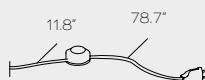

USA / LIGHT SOURCE

E26 LED
You can use LED light bulbs of the highest available wattage

DIMMABLE

FL
Available, on demand, dimmer switch on the cable (to use dimmable LED light bulbs only)

1 X E26
LED light bulb