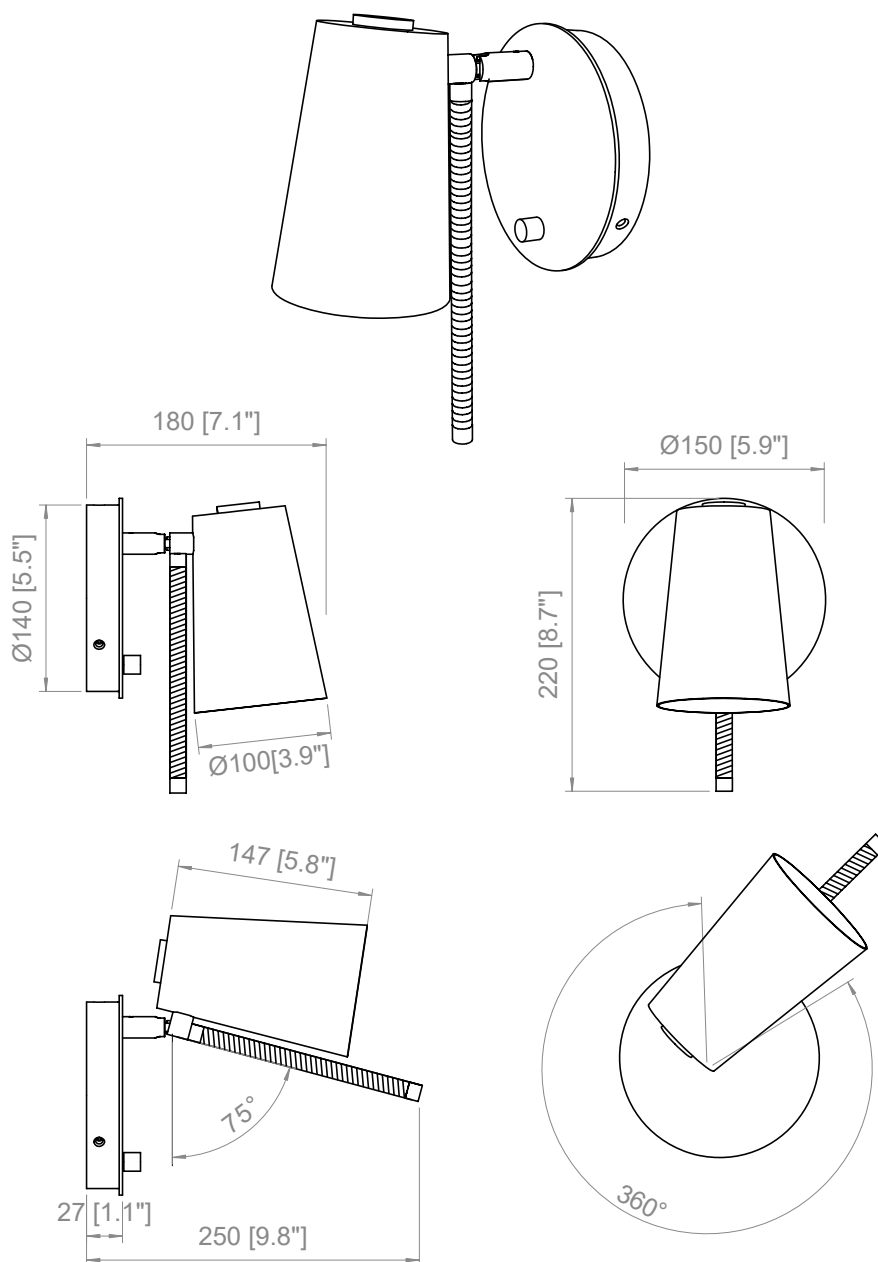

1 X E27
Lampadine LED
LED light bulb

 Up Desk, Desk XL & FL

USA / CABLE - SWITCH

AP
Rotary switch on the base

Black cable
DESK / DESK XL
Rotary switch on the base
L: 78.7"

FL
On-Off switch
L: 11.8" + 78.7"

**USA / LIGHT SOURCE**

 **E26 LED**
You can use LED light bulbs of the highest available wattage

DIMMABLE

FL
Available, on demand, dimmer switch on the cable (to use dimmable LED light bulbs only)

1 X E26
LED light bulb

PRODOTTO / PRODUCT

PESO / WEIGHT
0,5 kg / 1.1 lbs

BOX 1

L: 27 cm / 10.6"
W: 22 cm / 8.6"
H: 25 cm / 9.8"

PESO / WEIGHT
1 kg / 2.2 lbs

PRODOTTO / PRODUCT

BOX 1

PESO / WEIGHT
5 kg / 11 lbs

L: 57 cm / 22.4"
W: 25 cm / 9.8"
H: 59 cm / 23.2"

PESO / WEIGHT
6 kg / 13.2 lbs

PRODOTTO / PRODUCT

PESO / WEIGHT
13 kg / 28.6 lbs

BOX 1

L: 65 cm / 25.6"
W: 65 cm / 25.6"
H: 85 cm / 33.4"

PESO / WEIGHT
15 kg / 33 lbs