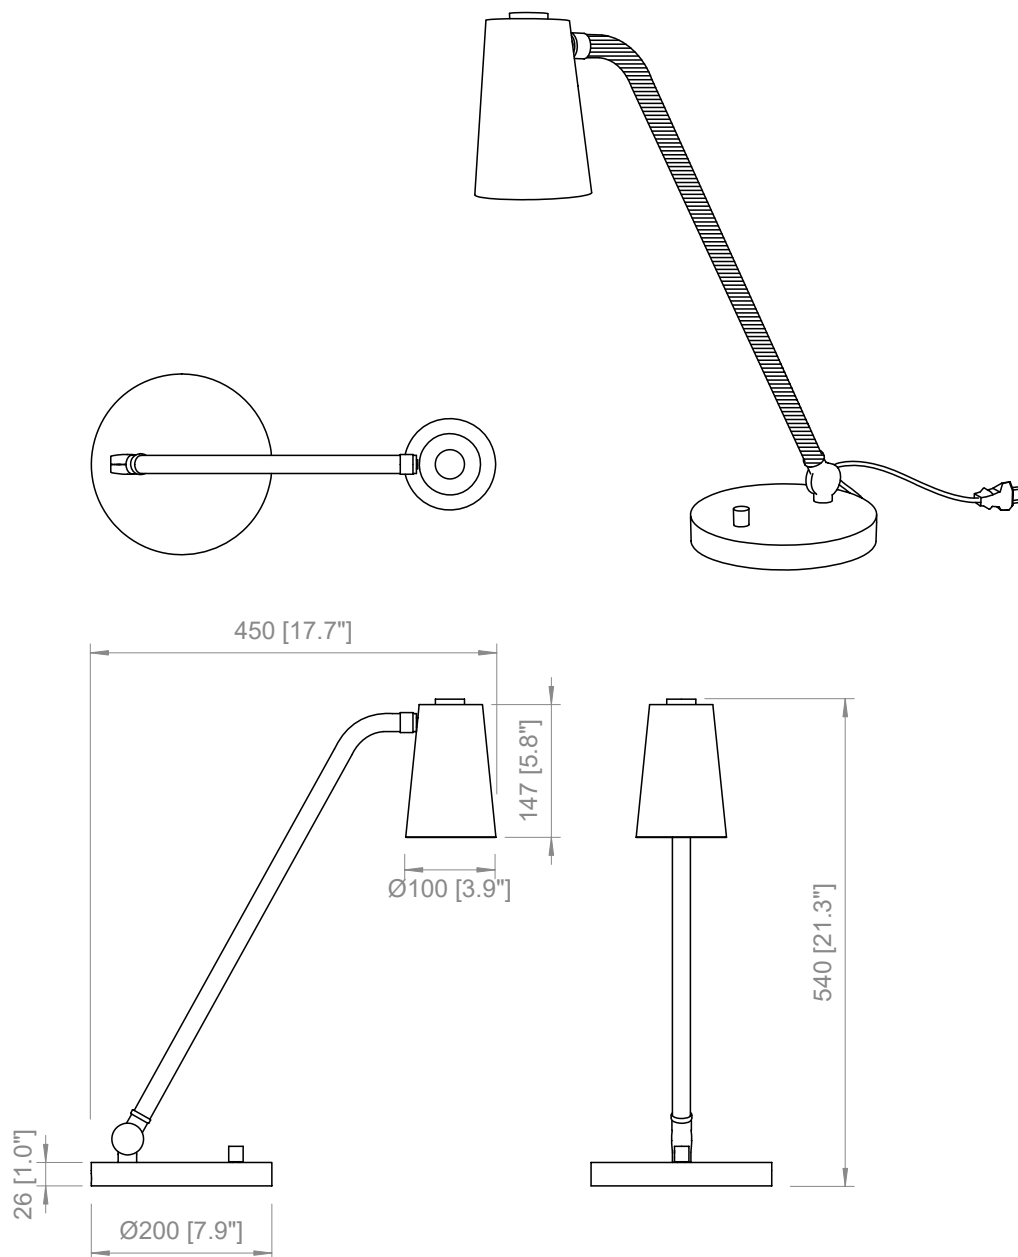

1 X E27
Lampadine LED
LED light bulb

 Up Desk, Desk XL & FL

USA / CABLE - SWITCH

AP
Rotary switch on the base

Black cable
DESK / DESK XL
Rotary switch on the base
L: 78.7"

FL
On-Off switch
L: 11.8" + 78.7"

**USA / LIGHT SOURCE**

 **E26 LED**
You can use LED light bulbs of the highest available wattage

DIMMABLE

FL
Available, on demand, dimmer switch on the cable (to use dimmable LED light bulbs only)

1 X E26
LED light bulb

PRODOTTO / PRODUCT

PESO / WEIGHT
0,5 kg / 1.1 lbs

BOX 1

L: 27 cm / 10.6"
W: 22 cm / 8.6"
H: 25 cm / 9.8"

PESO / WEIGHT
1 kg / 2.2 lbs

PRODOTTO / PRODUCT

BOX 1

PESO / WEIGHT
5 kg / 11 lbs

L: 57 cm / 22.4"
W: 25 cm / 9.8"
H: 59 cm / 23.2"

PESO / WEIGHT
6 kg / 13.2 lbs

PRODOTTO / PRODUCT

PESO / WEIGHT
13 kg / 28.6 lbs

BOX 1

L: 65 cm / 25.6"
W: 65 cm / 25.6"
H: 85 cm / 33.4"

PESO / WEIGHT
15 kg / 33 lbs