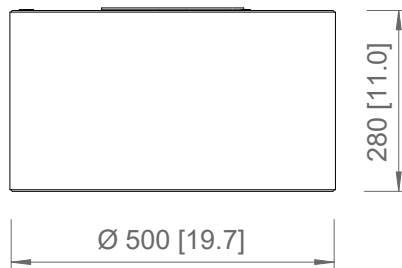

PRODOTTO / PRODUCT   **IMBALLI / PACKAGING**

Peso-Weight	Box 1	Box 2
5.5 kg / 12.1 lbs	L: 510 mm / 20"	L: 580 mm / 22.8"
	P-W: 510 mm / 20"	P-W: 580 mm / 22.8"
	H: 240 mm / 9.4"	H: 400 mm / 15.8"
	Peso-Weight: 3.5 kg / 7.7 lbs	Peso-Weight: 4 kg / 8.8 lbs