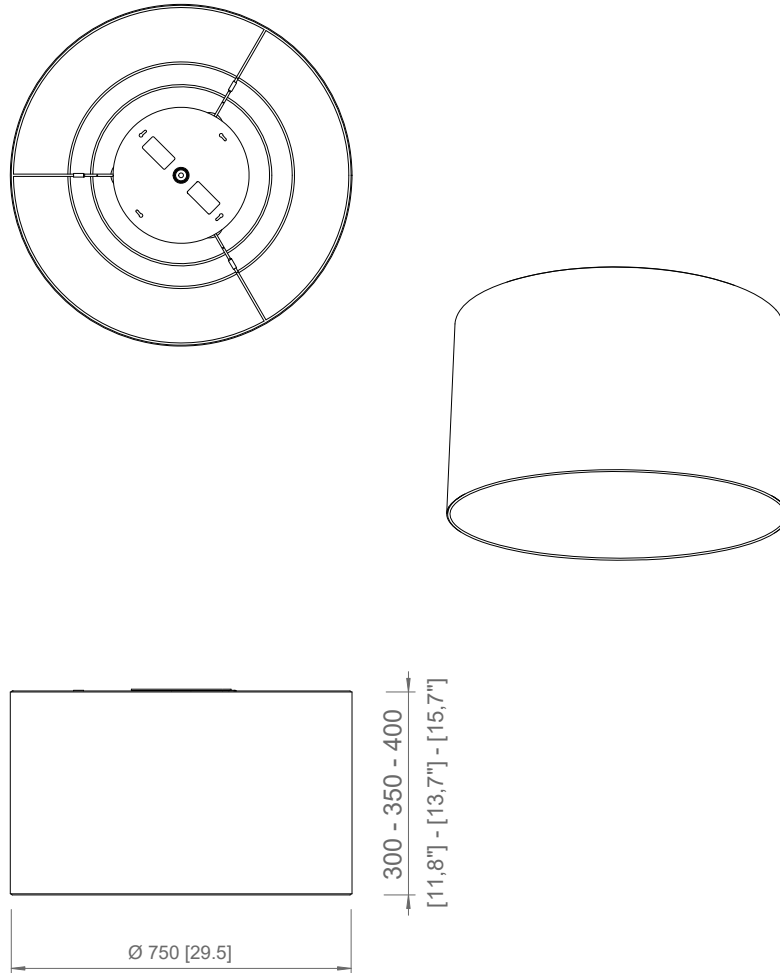

PL LED 90 / PL LED 120 / PL LED 150

1 x 70W
LED Custom board
Light emission: 10.000 Lm
3.000 K; CRI >90
IP20

1..10V dimmable.
Other dimming systems available
on demand

PRODOTTO / PRODUCT **IMBALLI / PACKAGING**

Peso-Weight	Box 1	Box 2
5.5 kg / 12.1 lbs	L: 510 mm / 20"	L: 580 mm / 22.8"
	P-W: 510 mm / 20"	P-W: 580 mm / 22.8"
	H: 240 mm / 9.4"	H: 400 mm / 15.8"
	Peso-Weight: 3.5 kg / 7.7 lbs	Peso-Weight: 4 kg / 8.8 lbs