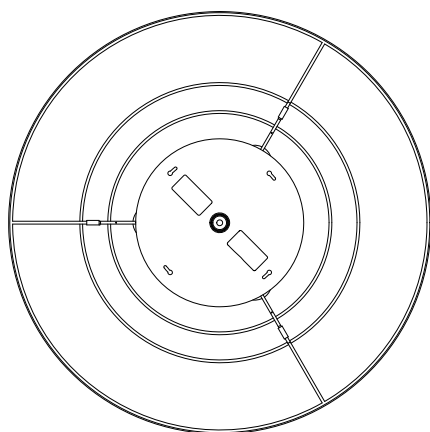

PRODOTTO / PRODUCT   IMBALLI / PACKAGING

Peso-Weight	Box 1	Box 2
7.5 kg / 15.4 lbs	L: 510 mm / 20"	L: 830 mm / 32.6"
	P-W: 510 mm / 20"	P-W: 830 mm / 32.6"
	H: 240 mm / 9.4"	H: 520 mm / 20.4"
	Peso-Weight: 4.5 kg / 9.9 lbs	Peso-Weight: 6.5 kg / 14.3 lbs