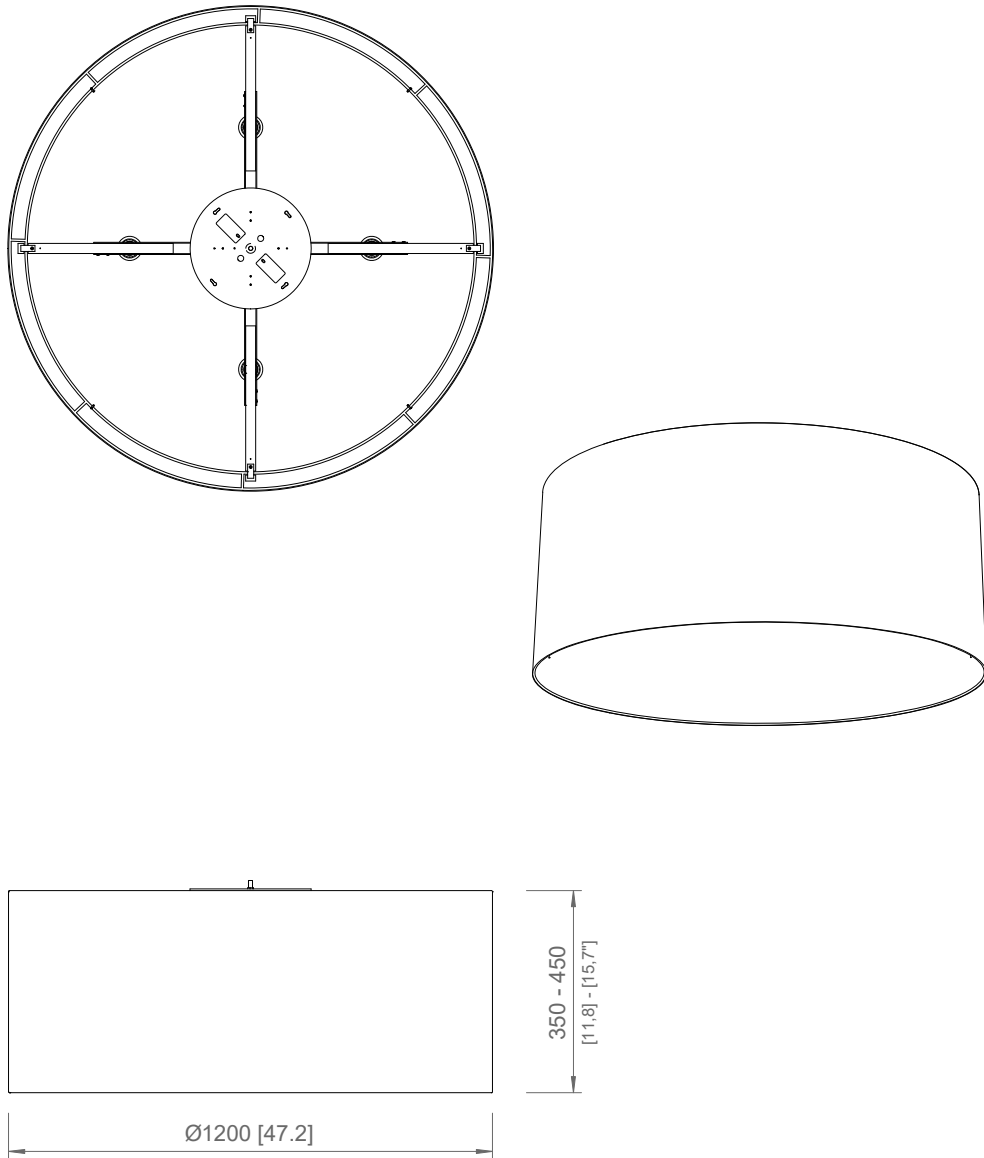

PRODOTTO / PRODUCT   IMBALLI / PACKAGING

Peso-Weight	Box 1	Box 2
13 kg / 28.6 lbs	L: 650 mm / 25.6" P-W: 700 mm / 27.5" H: 150 mm / 5.9" Peso-Weight: 4 kg / 8.8 lbs	L: 1300 mm / 51.2" P-W: 1300 mm / 51.2" H: 700 mm / 27.5" Peso-Weight: 15.5 kg / 34.1 lbs