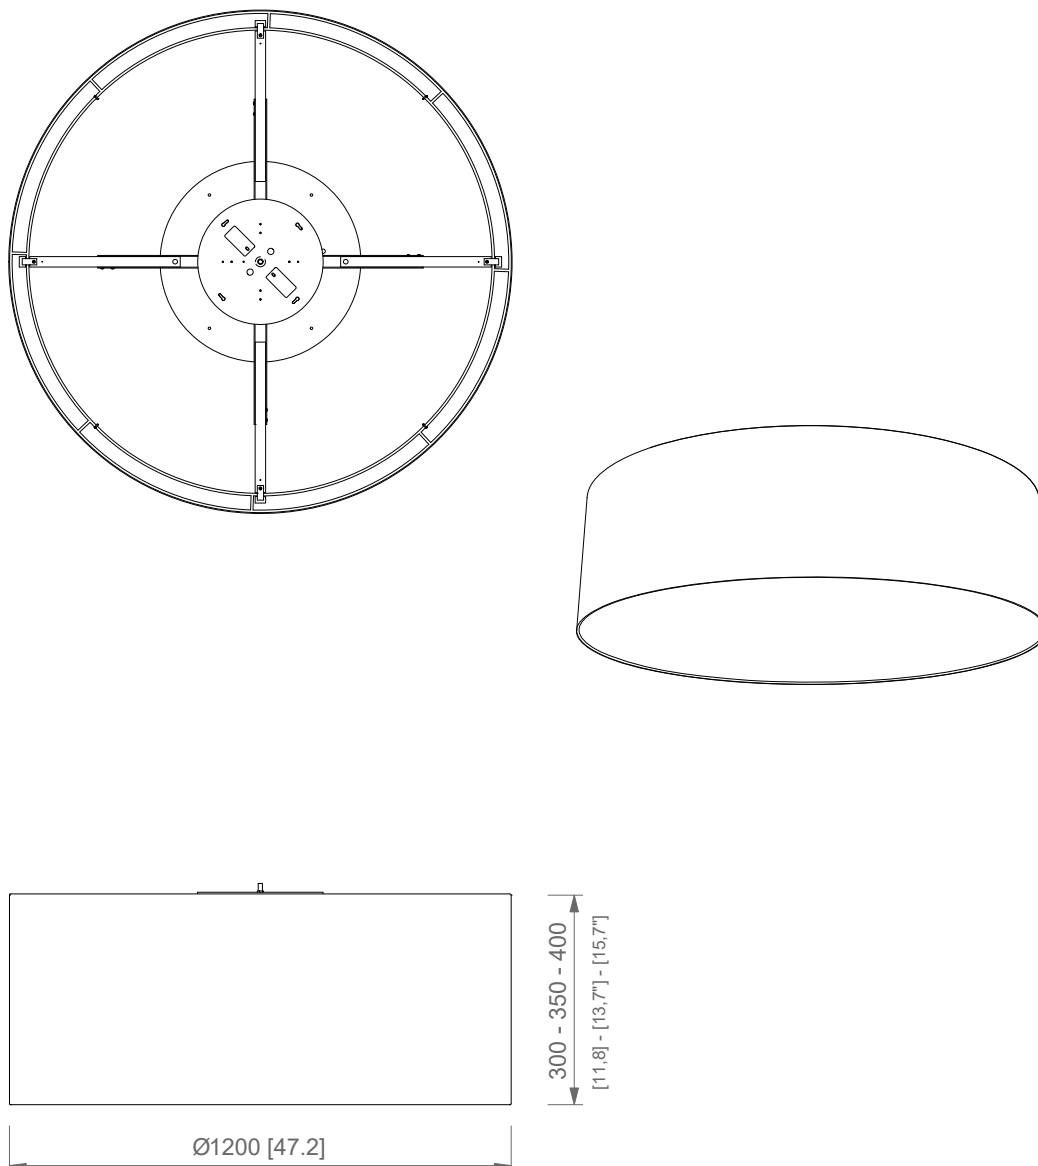

PRODOTTO / PRODUCT **IMBALLI / PACKAGING**

Peso-Weight	Box 1	Box 2
13 kg / 28.6 lbs	L: 740 mm / 29.1"	L: 1300 mm / 51.2"
	P-W: 740 mm / 29.1"	P-W: 1300 mm / 51.2"
	H: 290 mm / 11.4"	H: 700 mm / 27.5"
	Peso-Weight: 10 kg / 22 lbs	Peso-Weight: 15.5 kg / 34.1 lbs