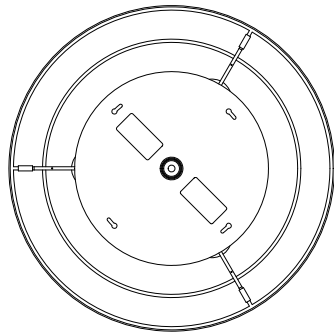

PRODOTTO / PRODUCT   **IMBALLI / PACKAGING**

Peso-Weight	Box 1	Box 2
5.5 kg / 12.1 lbs	L: 510 mm / 20"	L: 580 mm / 22.8"
	P-W: 510 mm / 20"	P-W: 580 mm / 22.8"
	H: 240 mm / 9.4"	H: 400 mm / 15.8"
	Peso-Weight: 3.5 kg / 7.7 lbs	Peso-Weight: 4 kg / 8.8 lbs