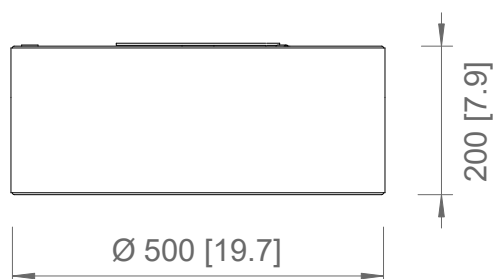

PRODOTTO / PRODUCT   **IMBALLI / PACKAGING**

Peso-Weight	Box 1	Box 2
5.5 kg / 12.1 lbs	L: 510 mm / 20"	L: 580 mm / 22.8"
	P-W: 510 mm / 20"	P-W: 580 mm / 22.8"
	H: 240 mm / 9.4"	H: 400 mm / 15.8"
	Peso-Weight: 4.5 kg / 9.9 lbs	Peso-Weight: 4 kg / 8.8 lbs