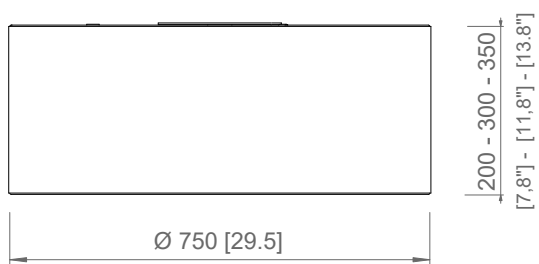

PRODOTTO / PRODUCT   IMBALLI / PACKAGING

Peso-Weight	Box 1	Box 2
7.5 kg / 15.4 lbs	L: 510 mm / 20"	L: 830 mm / 32.6"
	P-W: 510 mm / 20"	P-W: 830 mm / 32.6"
	H: 240 mm / 9.4"	H: 520 mm / 20.4"
	Peso-Weight: 4.5 kg / 9.9 lbs	Peso-Weight: 6.5 kg / 14.3 lbs