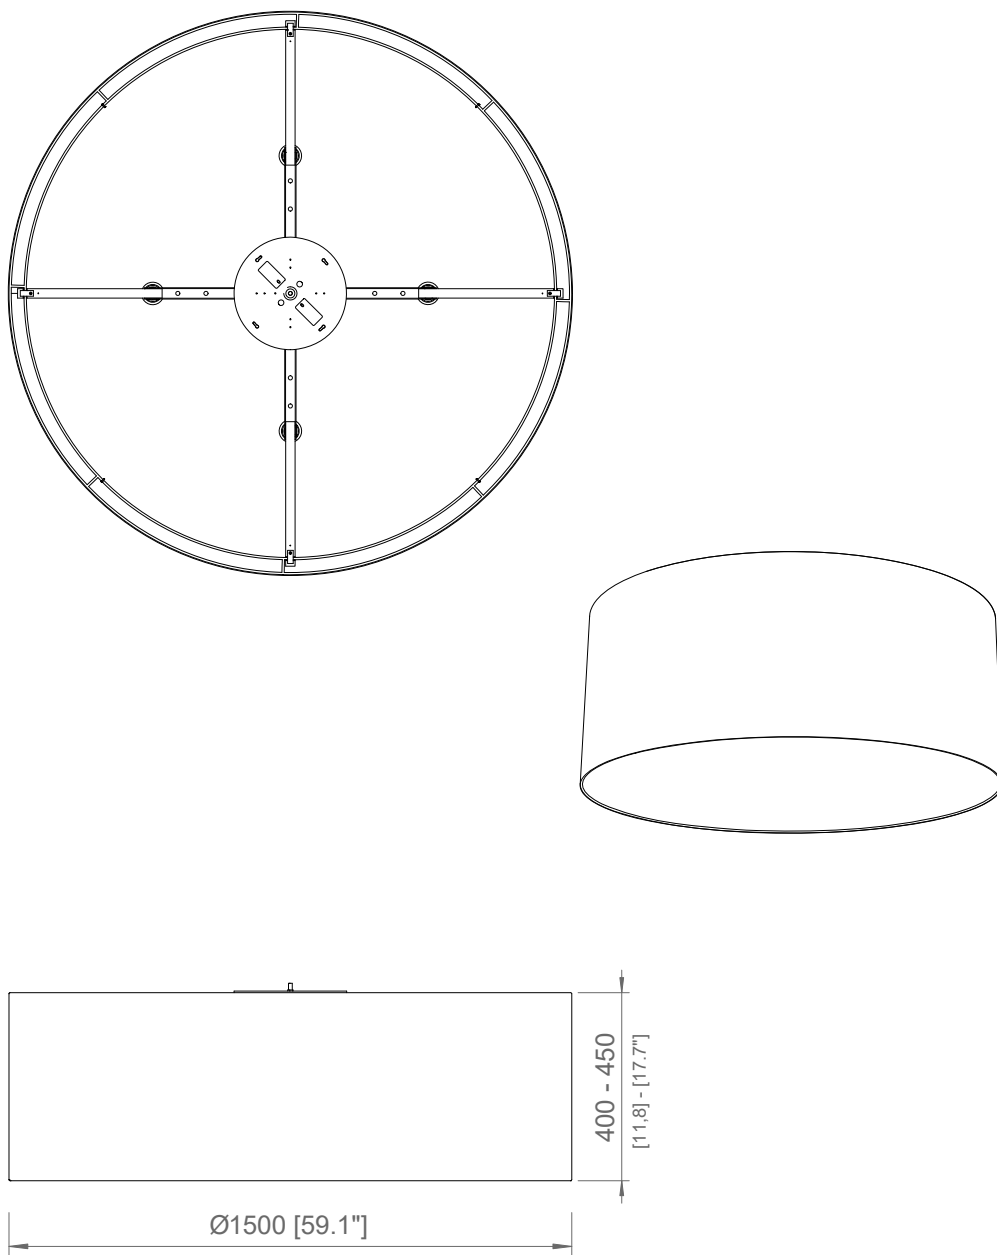

PRODOTTO / PRODUCT   **IMBALLI / PACKAGING**

Peso-Weight	Box 1	Box 2
16 kg / 35.2 lbs	L: 650 mm / 25.6" P-W: 700 mm / 27.5" H: 150 mm / 5.9" Peso-Weight: 4 kg / 8.8 lbs	L: 1600 mm / 63" P-W: 1600 mm / 63" H: 700 mm / 27.5" Peso-Weight: 20 kg / 44 lbs