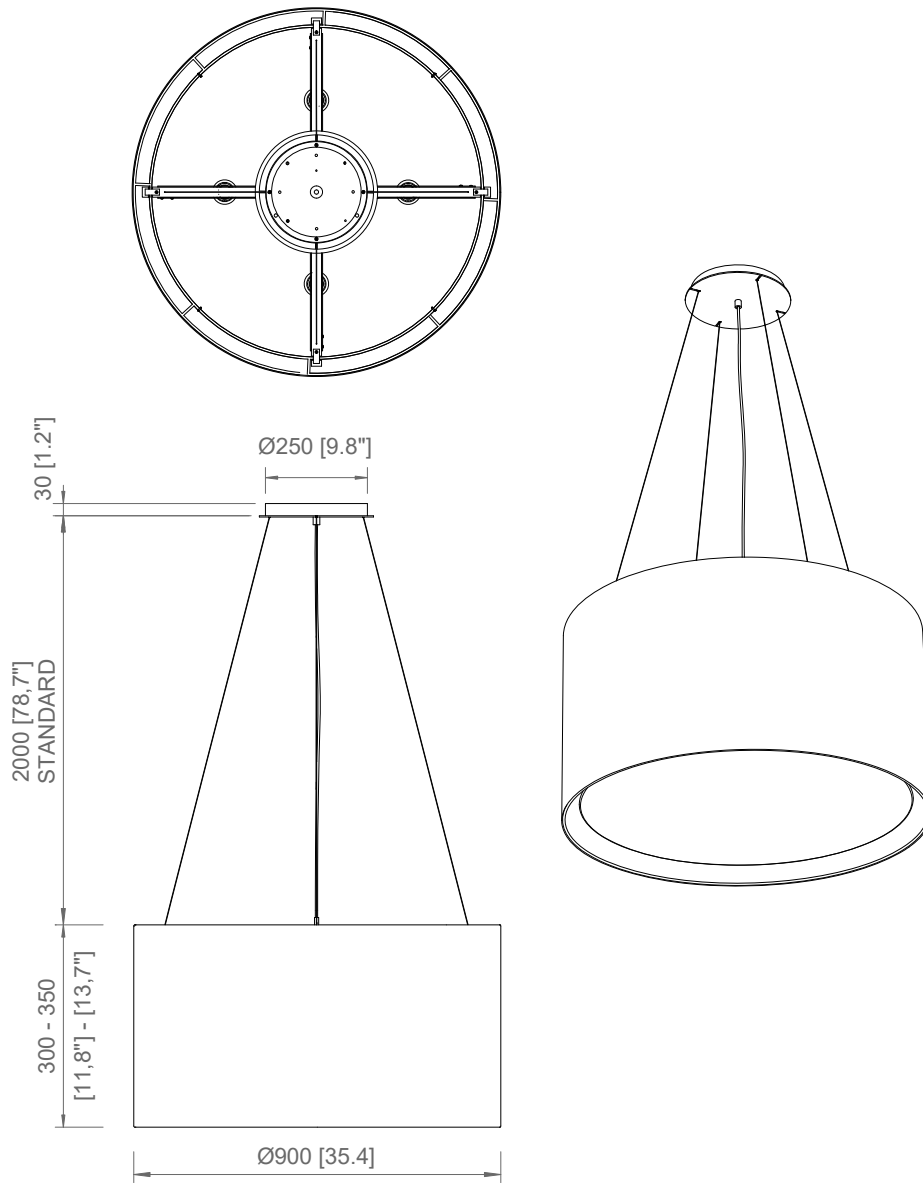

1 x 70W
LED Custom board
Light emission: 10.000 Lm
3.000 K; CRI >90
IP20

*Phase cut dimming/Triac - 1-10V dimming
systems available on demand*

PRODOTTO / PRODUCT IMBALLI / PACKAGING

Peso-Weight	Box 1	Box 2
5.5 kg / 12.1 lbs	L: 510 mm / 20"	L: 580 mm / 22.8"
	P-W: 510 mm / 20"	P-W: 580 mm / 22.8"
	H: 240 mm / 9.4"	H: 400 mm / 15.8"
	Peso-Weight: 3.5 kg / 7.7 lbs	Peso-Weight: 4 kg / 8.8 lbs

PRODOTTO / PRODUCT **IMBALLI / PACKAGING**

Peso-Weight	Box 1	Box 2
7.5 kg / 16.5 lbs	L: 510 mm / 20"	L: 830 mm / 32.6"
	P-W: 510 mm / 20"	P-W: 830 mm / 32.6"
	H: 240 mm / 9.4"	H: 520 mm / 20.4"
	Peso-Weight: 3.5 kg / 7.7 lbs	Peso-Weight: 6.5 kg / 14.3 lbs