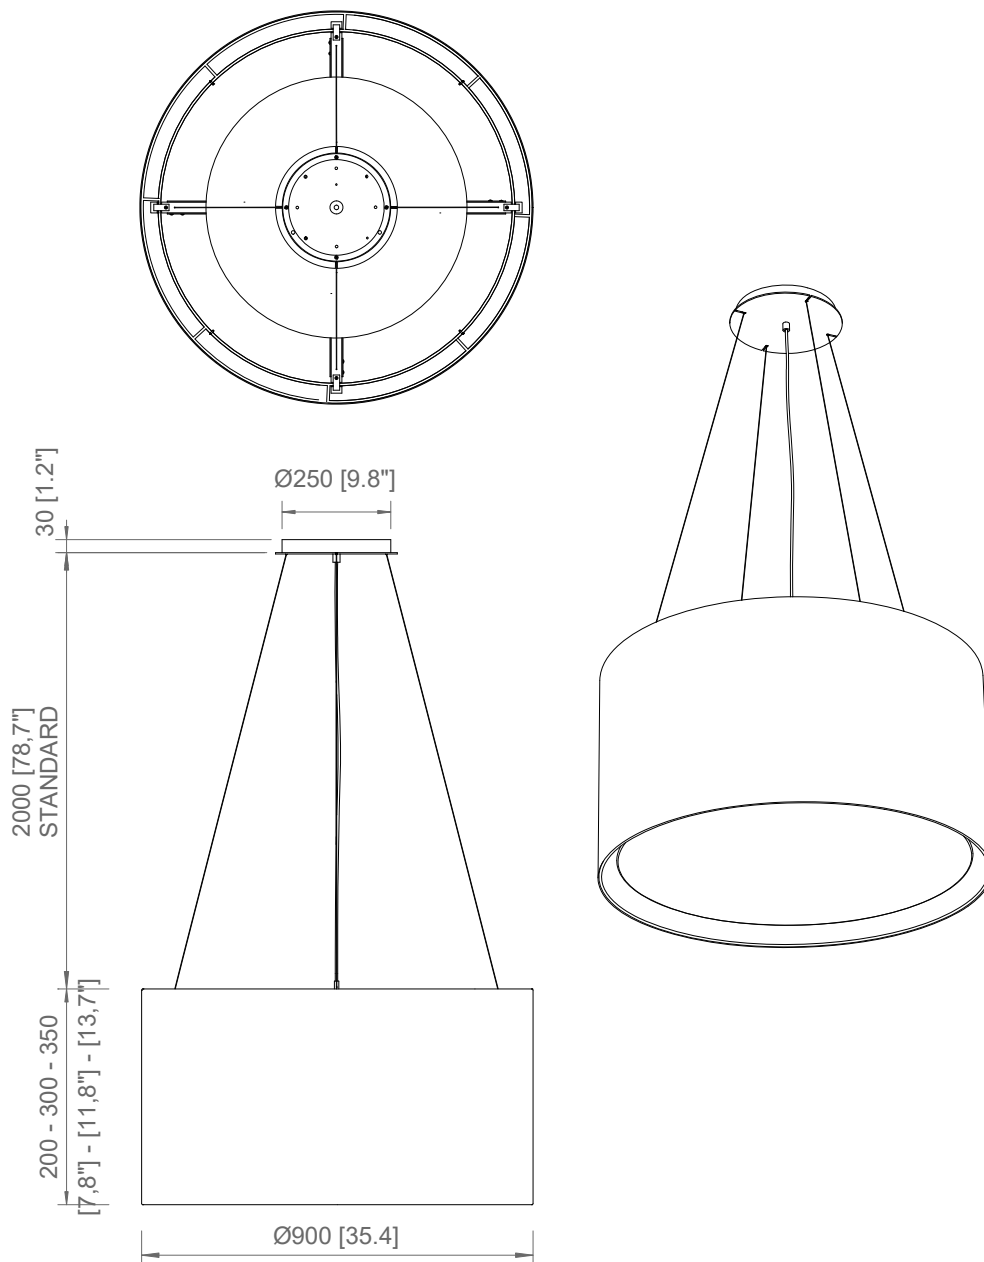

PRODOTTO / PRODUCT   **IMBALLI / PACKAGING**

Peso-Weight	Box 1	Box 2
10 kg / 22 lbs	L: 650 mm / 25.6"	L: 1100 mm / 43.3"
	P-W: 700 mm / 27.5"	P-W: 1100 mm / 43.3"
	H: 150 mm / 5.9"	H: 700 mm / 27.5"
	Peso-Weight: 4 kg / 8.8 lbs	Peso-Weight: 10 kg / 22 lbs