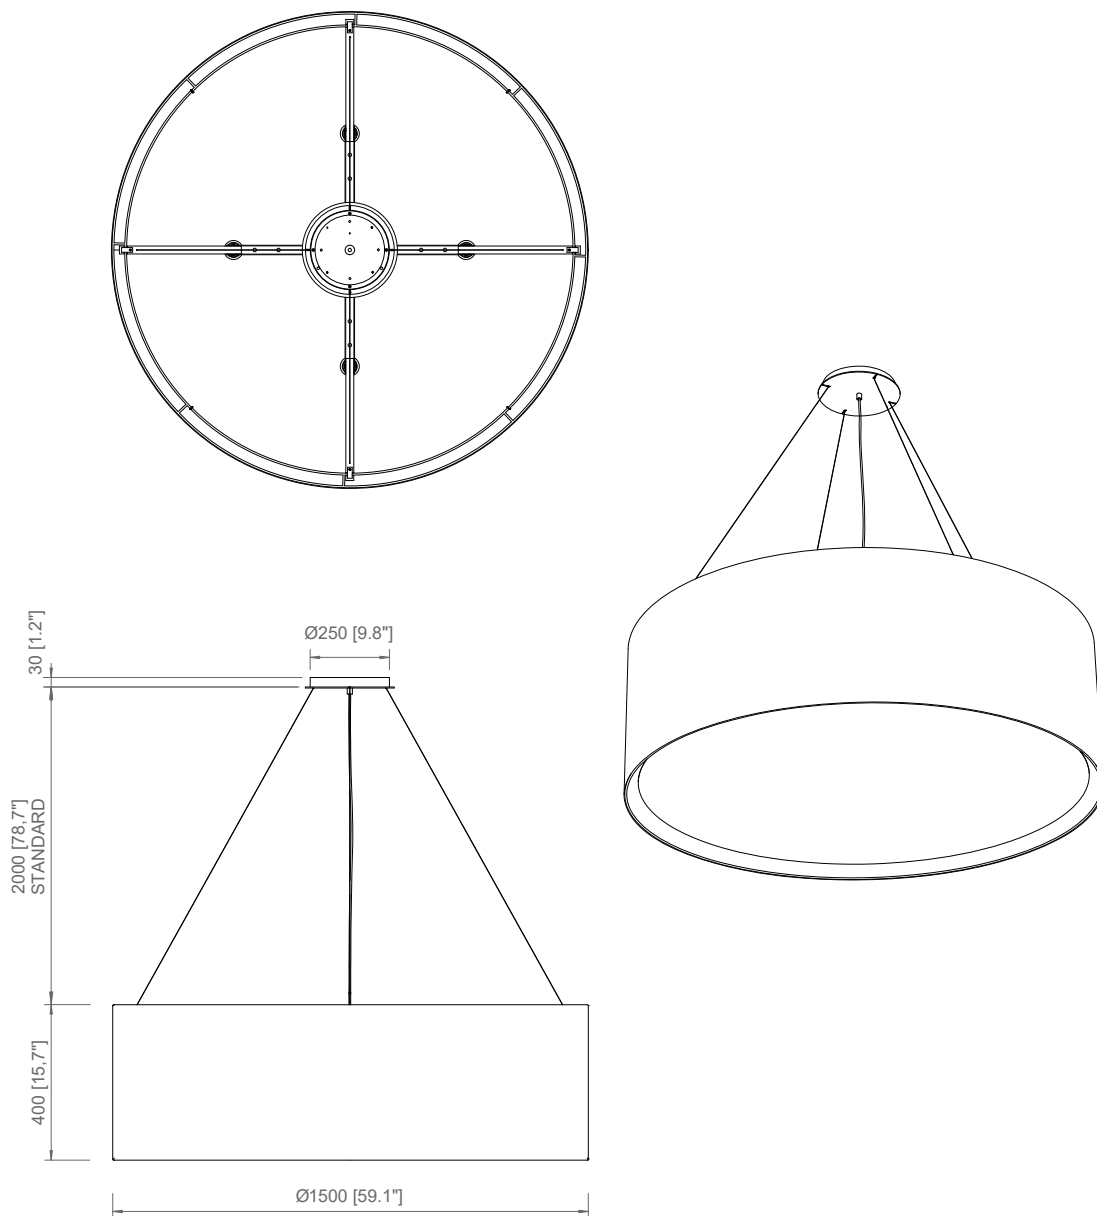

PRODOTTO / PRODUCT   IMBALLI / PACKAGING

Peso-Weight	Box 1	Box 2
20 kg / 44 lbs	L: 650 mm / 25.6"	L: 1600 mm / 63"
	P-W: 700 mm / 27.5"	P-W: 1600 mm / 63"
	H: 150 mm / 5.9"	H: 700 mm / 27.5"
	Peso-Weight: 4 kg / 8.8 lbs	Peso-Weight: 20 kg / 44 lbs