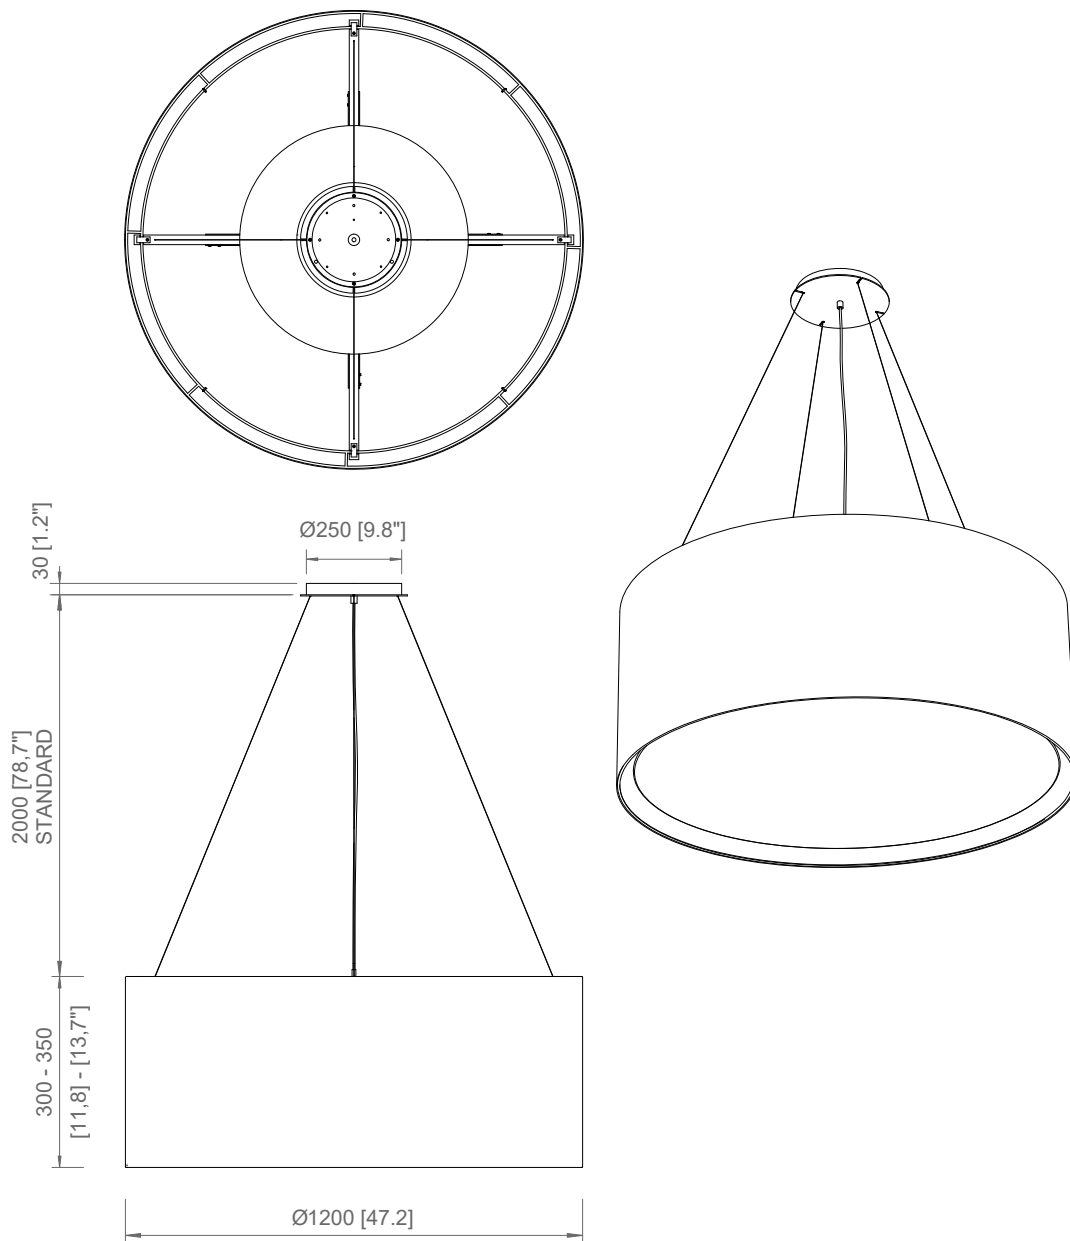

PRODOTTO / PRODUCT   IMBALLI / PACKAGING

Peso-Weight	Box 1	Box 2
13 kg / 28.6 lbs	L: 650 mm / 25.6"	L: 1300 mm / 51.2"
	P-W: 700 mm / 27.5"	P-W: 1300 mm / 51.2"
	H: 150 mm / 5.9"	H: 700 mm / 27.5"
	Peso-Weight: 4 kg / 8.8 lbs	Peso-Weight: 15.5 kg / 34.1 lbs