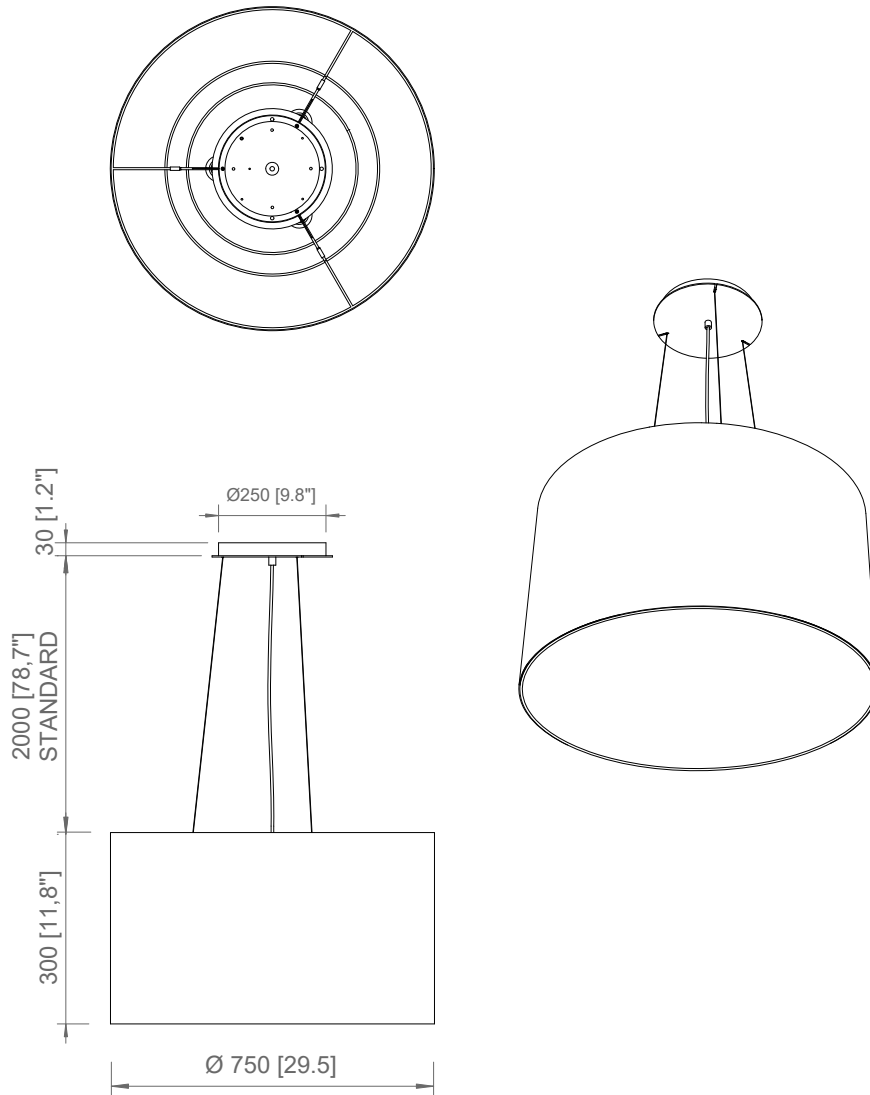

1 x 70W
LED Custom board
Light emission: 10.000 Lm
3.000 K; CRI >90
IP20

*Phase cut dimming/Triac - 1-10V dimming
systems available on demand*

PRODOTTO / PRODUCT IMBALLI / PACKAGING

Peso-Weight	Box 1	Box 2
5.5 kg / 12.1 lbs	L: 510 mm / 20"	L: 580 mm / 22.8"
	P-W: 510 mm / 20"	P-W: 580 mm / 22.8"
	H: 240 mm / 9.4"	H: 400 mm / 15.8"
	Peso-Weight: 3.5 kg / 7.7 lbs	Peso-Weight: 4 kg / 8.8 lbs

PRODOTTO / PRODUCT **IMBALLI / PACKAGING**

Peso-Weight	Box 1	Box 2
7.5 kg / 16.5 lbs	L: 510 mm / 20"	L: 830 mm / 32.6"
	P-W: 510 mm / 20"	P-W: 830 mm / 32.6"
	H: 240 mm / 9.4"	H: 520 mm / 20.4"
	Peso-Weight: 3.5 kg / 7.7 lbs	Peso-Weight: 6.5 kg / 14.3 lbs