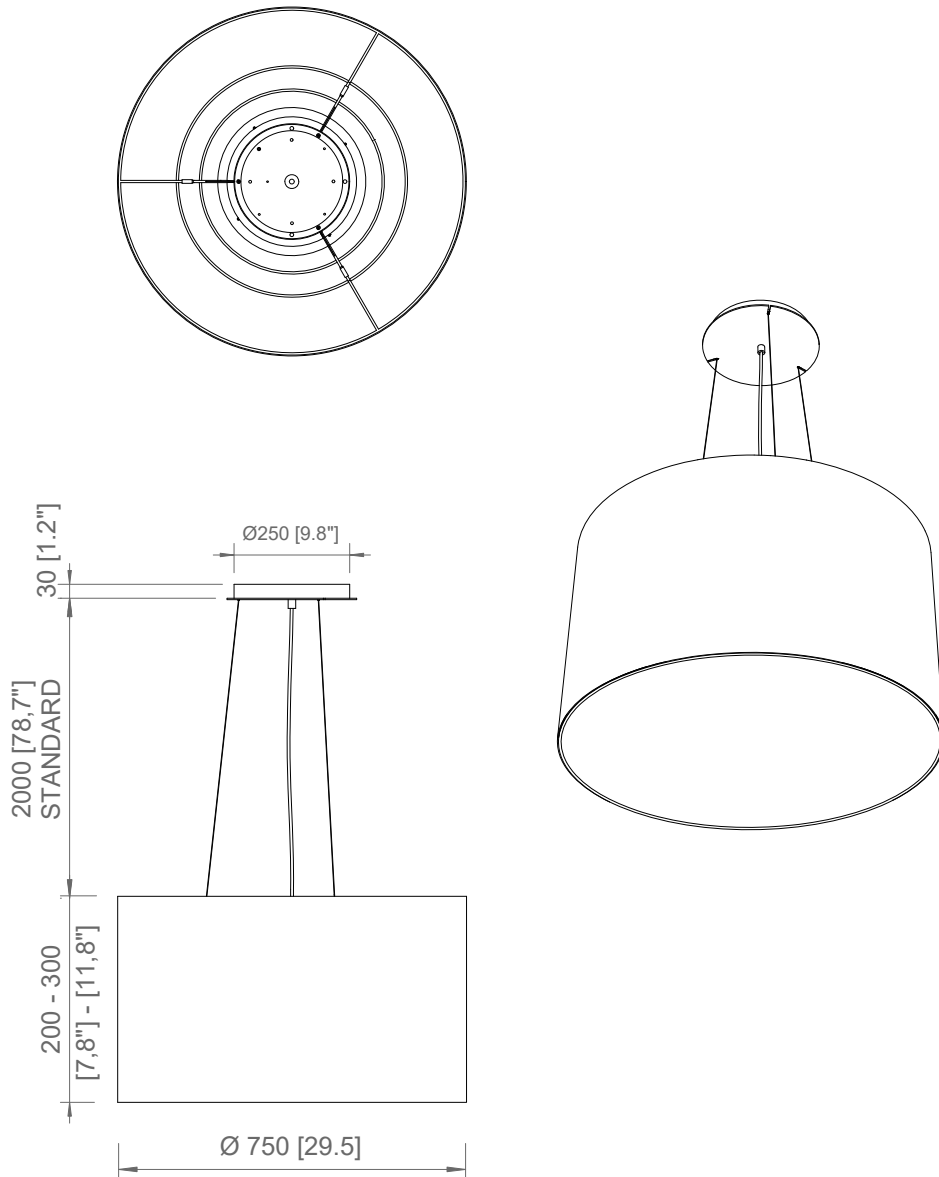

PRODOTTO / PRODUCT   **IMBALLI / PACKAGING**

Peso-Weight	Box 1	Box 2
7.5 kg / 16.5 lbs	L: 510 mm / 20"	L: 830 mm / 32.6"
	P-W: 510 mm / 20"	P-W: 830 mm / 32.6"
	H: 240 mm / 9.4"	H: 520 mm / 20.4"
	Peso-Weight: 3.5 kg / 7.7 lbs	Peso-Weight: 6.5 kg / 14.3 lbs