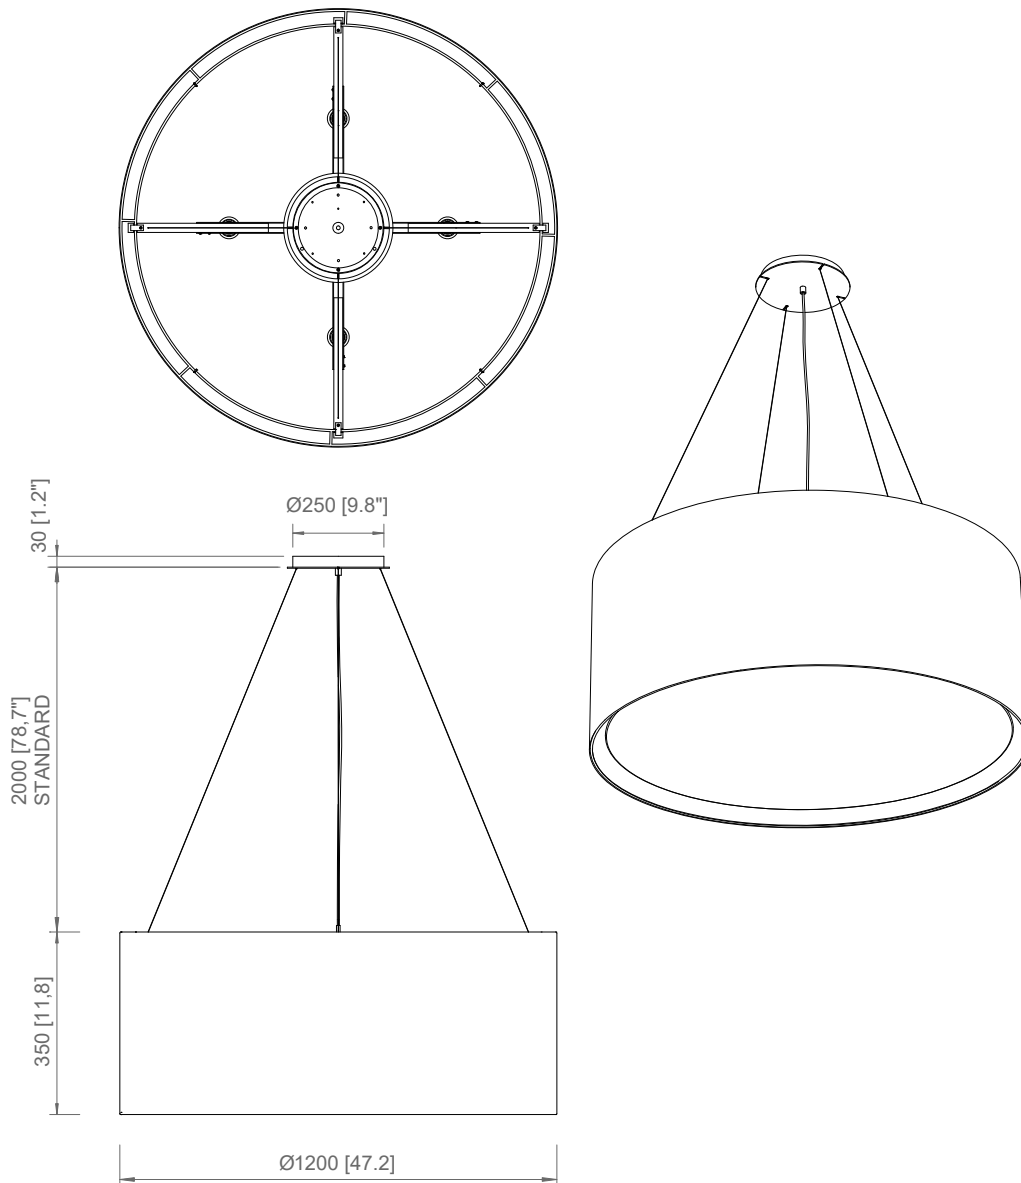

PRODOTTO / PRODUCT   IMBALLI / PACKAGING

Peso-Weight	Box 1	Box 2
13 kg / 28.6 lbs	L: 650 mm / 25.6"	L: 1300 mm / 51.2"
	P-W: 700 mm / 27.5"	P-W: 1300 mm / 51.2"
	H: 150 mm / 5.9"	H: 700 mm / 27.5"
	Peso-Weight: 4 kg / 8.8 lbs	Peso-Weight: 15.5 kg / 34.1 lbs