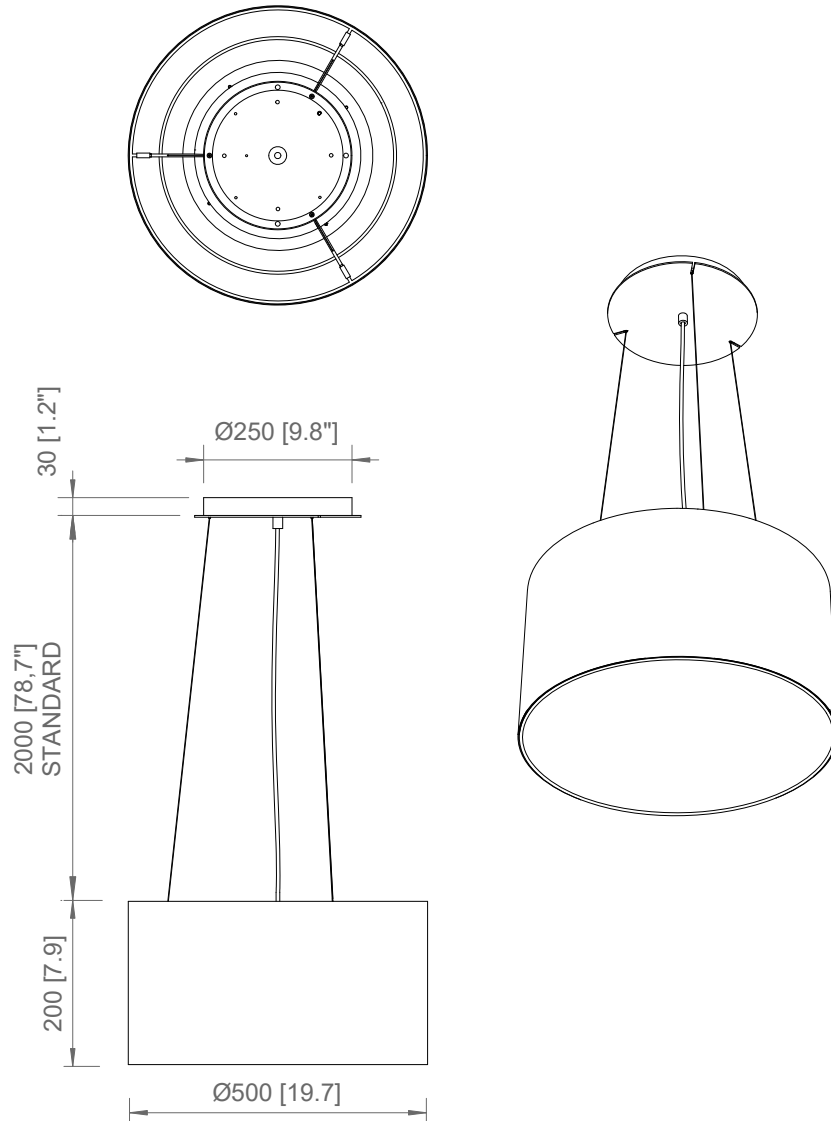

PRODOTTO / PRODUCT   IMBALLI / PACKAGING

Peso-Weight	Box 1	Box 2
5.5 kg / 12.1 lbs	L: 510 mm / 20"	L: 580 mm / 22.8"
	P-W: 510 mm / 20"	P-W: 580 mm / 22.8"
	H: 240 mm / 9.4"	H: 400 mm / 15.8"
	Peso-Weight: 3.5 kg / 7.7 lbs	Peso-Weight: 4 kg / 8.8 lbs