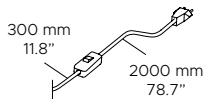

CAVO - INTERRUPTORE / CABLE - SWITCH

Tessuto nero
Interruttore On-Off
*Black fabric
On-Off switch*

COCO MEGA / COCO DELUXE TA
L: 300 + 2000 mm
L: 11.8" + 78.7"

USA / LIGHT SOURCE

Black cable
On-Off switch