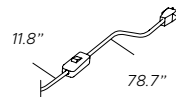

USA / LIGHT SOURCE

Black cable
On-Off switch

COCO MEGA / COCO DELUXE TA
L: 11.8" + 78.7"

FONTE LUMINOSA / LIGHT SOURCE

220-240V

E27 LED

COCO MEGA
1 x 14W E27
Lampadina LED
LED light bulb

COCO DELUXE
1 x 10W E27
Lampadina LED
LED light bulb

Compatibile con sistemi di controllo remoto
in caso di utilizzo di lampadine LED dimmerabili

*Compatible with remote control systems
when dimmable LED bulbs are used*

☐ Coco mega & deluxe ta

110V

E26 LED

COCO MEGA
1 x 14W E27
LED light bulb

COCO DELUXE
1 x 10W E27
LED light bulb

*Compatible with remote control systems
when dimmable LED bulbs are used*