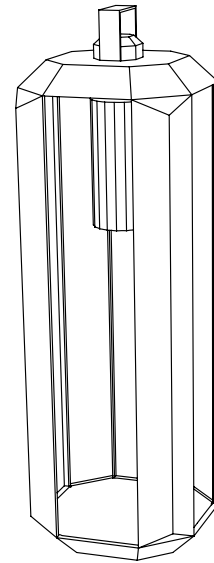

## SPECIFICHE PRODOTTO / PRODUCT SPECIFICS

p.2

CUBE OUTDOOR SMALL  
CUBE OUTDOOR LARGE

p.4  
p.5

CUBE OUTDOOR BATTERY SMALL  
CUBE OUTDOOR BATTERY LARGE

p.6  
p.7

**STRUTTURA / FRAME**

Esterno: bronzo scuro  
*Outside: dark bronze*

**PRODOTTO / PRODUCT    IMBALLI / PACKAGING**

<p><b>Peso-Weight</b> 5 kg / 11 lbs</p>	<p><b>Box 1</b> L: 355 mm / 13.9" P-W: 355 mm / 13.9" H: 855 mm / 33.6" Peso-Weight: 6 kg / 13.2 lbs</p>
---	--

**PRODOTTO / PRODUCT    IMBALLI / PACKAGING**

<p><b>Peso-Weight</b> 10 kg / 22 lbs</p>	<p><b>Box 1</b> L: 475 mm / 18.7" P-W: 475 mm / 18.7" H: 1205 mm / 47.4" Peso-Weight: 12 kg / 26.4 lbs</p>
--	--

**PRODOTTO / PRODUCT    IMBALLI / PACKAGING**

<p><b>Peso-Weight</b> 5 kg / 11 lbs</p>	<p><b>Box 1</b> L: 355 mm / 13.9" P-W: 355 mm / 13.9" H: 855 mm / 33.6" Peso-Weight: 6 kg / 13.2 lbs</p>
---	--

CUBE OUTDOOR BATTERY LARGE

PRODOTTO / PRODUCT IMBALLI / PACKAGING

**Peso-Weight**

10 kg / 22 lbs

**Box 1**

L: 475 mm / 18.7"

P-W: 475 mm / 18.7"

H: 1205 mm / 47.4"