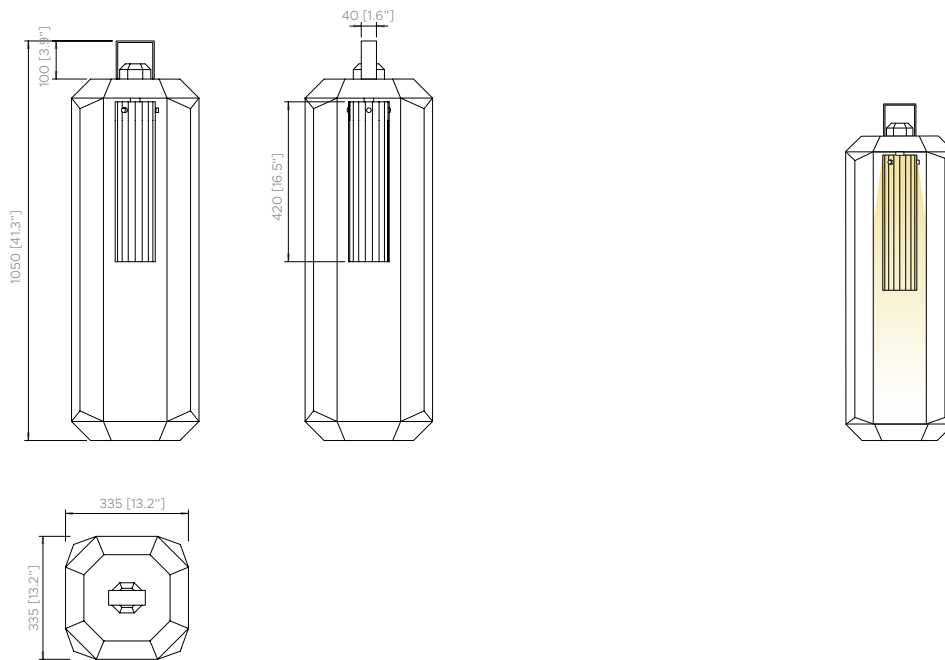

<b>SMALL</b>	355x355xh.855mm [13.9"x13.9"xh.33.6"]
	6 kg [13.2 lbs]

LIGHT EFFECT | EFFETTO LUMINOSO

LIGHT SOURCE | FONTE LUMINOSA

220-240V | 1x10 W E27  
LED Light bulb | Lampadina LED | IP65

LIGHT SOURCE | FONTE LUMINOSA