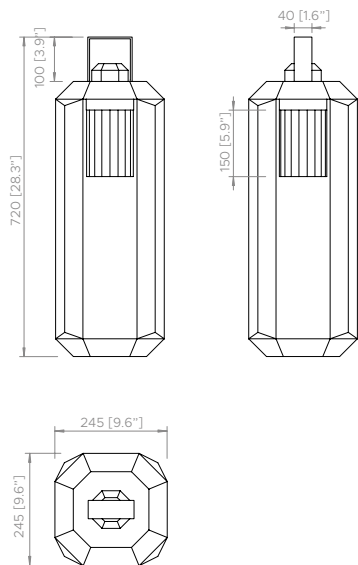

<b>MINI</b>	195x195xh.385mm [7.6"x7.6"xh.15.1"]
	2,5 kg [5.5 lbs]

LIGHT EFFECT | EFFETTO LUMINOSO

**LIGHT SOURCE | FONTE LUMINOSA**

220-240V · 110V | 1x3 W LED Module  
 400 Lm | 2.700 K | CRI >90 | IP65

<b>LARGE</b>	475x475xh.1205mm [18.7"x18.7"xh.47.4"]
	12 kg [26.4 lbs]

LIGHT EFFECT | EFFETTO LUMINOSO

**LIGHT SOURCE | FONTE LUMINOSA**

220-240V | 1x10 W E27  
LED Light bulb | Lampadina LED | IP65

**LIGHT SOURCE | FONTE LUMINOSA**