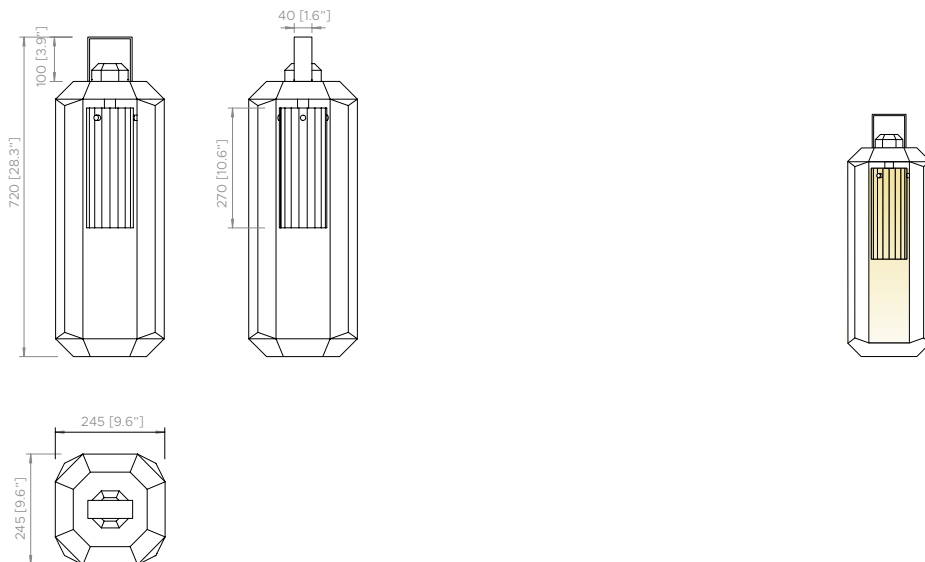

<b>LARGE</b>	475x475xh.1205mm [18.7"x18.7"xh.47.4"]
	12 kg [26.4 lbs]

LIGHT EFFECT | EFFETTO LUMINOSO

**LIGHT SOURCE | FONTE LUMINOSA**

220-240V | 1x10 W E27  
LED Light bulb | Lampadina LED | IP65

**LIGHT SOURCE | FONTE LUMINOSA**