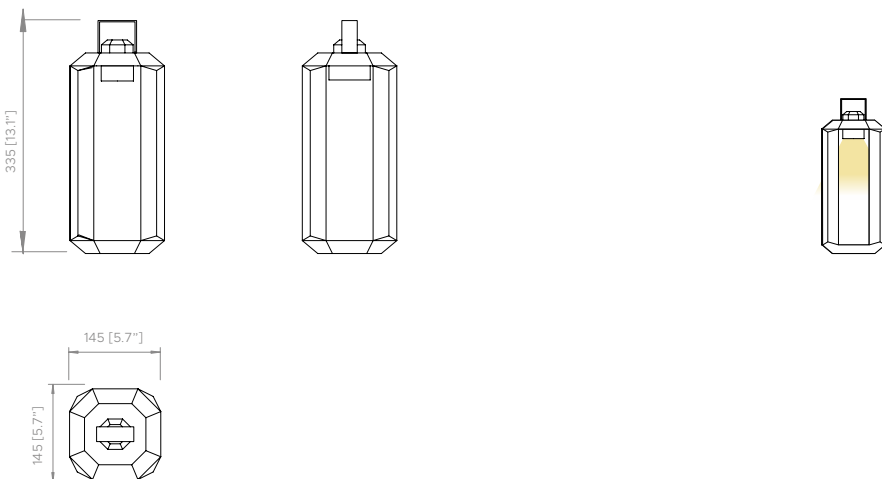

LIGHT EFFECT | EFFETTO LUMINOSO

LIGHT SOURCE | FONTE LUMINOSA

220-240V · 110V | 1x3 W LED Module
400 Lm | 2.700 K | CRI >90 | IP65

Autonomy | Autonomia: 10 hours | ore
Life cycles | Cicli di vita: 600
Charging time | Tempi di ricarica: 6/8 hours | ore
USB cable type C supplied, power supply not supplied
Cavo USB tipo C fornito, alimentatore non fornito (min 5V 2A)

FINISHES | FINITURE

METAL FRAME | STRUTTURA METALLICA

- Dark bronze
  Bronzo scuro
- White
  Bianco

PLEXIGLASS DIFFUSER | DIFFUSORE IN PLEXIGLASS

- Transparent ribbed
  Rigato trasparente

Packaging | Imballi

MINI	195x195xh.385mm [7.6"x7.6"xh.15.1"]
	2,5 kg [5.5 lbs]