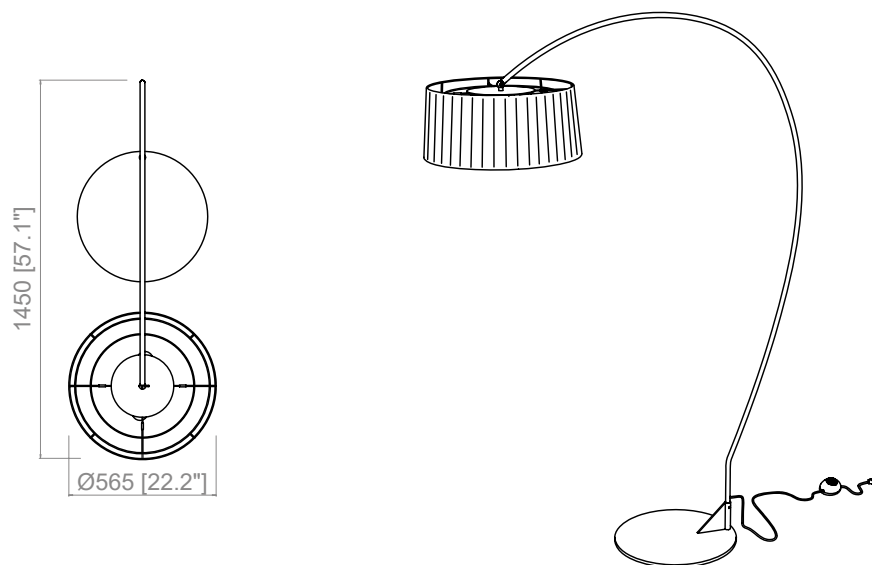

SO
H: 200 cm
H: 78.7"

**USA / CABLE - SWITCH**

Black cable
ARCO
Foot switch

Black fabric
FL / TA
Dimmer on cable
L: 11.8" + 78.7"
SO
H: 78.7"

**FONTE LUMINOSA / LIGHT SOURCE**

E27 LED
Utilizzabili lampadine LED fino
alla massima potenza disponibile
sul mercato

*You can use LED light bulbs of
the highest available wattage*

ARCO / FL / TA / SO LARGE

2 X E27
Lampadine LED
LED light bulbs

SO XL

3 X E27
Lampadine LED
LED light bulbs

Divina

USA / LIGHT SOURCE

E26 LED
You can use LED light bulbs of
the highest available wattage

ARCO / FL / TA / SO LARGE

2 X E26
LED light bulbs

SO XL

3 X E26
LED light bulbs

PRODOTTO / PRODUCT

PESO / WEIGHT
28,5 kg / 62.8 lbs

BOX 1

L: 101 cm / 39.7"
W: 13 cm / 5.1"
H: 236 cm / 92.9"