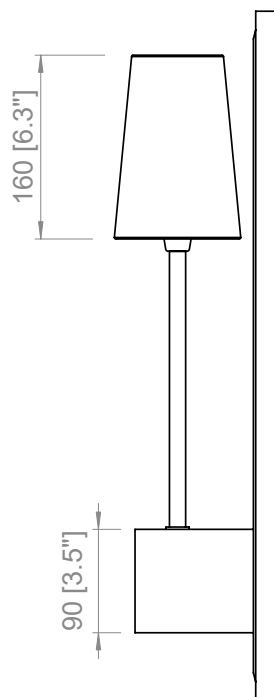

Custom LED

1 X 3W

Lumen: 250

2.700 K; CRI: >90

PRODOTTO / PRODUCT

PESO / WEIGHT
3,5 kg / 7.7 lbs

BOX 1

L: 28 cm / 11"
W: 28 cm / 11"
H: 80 cm / 31.5"

PESO / WEIGHT
4,5 kg / 9.9 lbs

PRODOTTO / PRODUCT

PESO / WEIGHT
4 kg / 8.8 lbs

BOX 1

L: 28 cm / 11"
W: 28 cm / 11"
H: 80 cm / 31.5"

PESO / WEIGHT
5 kg / 11 lbs

Copyright and/or design rights subsist in this drawing. No part of this drawing may be reproduced in any material form (including photocopying or storing in any medium electronic means, whether or not intentionally and whether or not as part or a larger publication) without the express permission of the copyright owner, Contardi Lighting S.r.l.. Further and without prejudice to the above, this drawing and all information relating thereto is confidential, and shall not be communicated to a third party without the consent of Contardi lighting srl. Contardi lighting srl asserts all rights to be identified as the author of the work and otherwise.