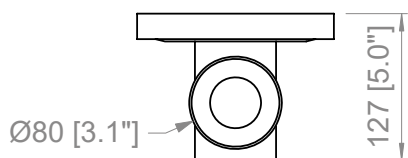

Custom LED

1 X 3W

Lumen: 250

2.700 K; CRI: >90

PRODOTTO / PRODUCT

PESO / WEIGHT
3,5 kg / 7.7 lbs

BOX 1

L: 28 cm / 11"
W: 28 cm / 11"
H: 80 cm / 31.5"

PESO / WEIGHT
4,5 kg / 9.9 lbs

PRODOTTO / PRODUCT

PESO / WEIGHT
4 kg / 8.8 lbs

BOX 1

L: 28 cm / 11"
W: 28 cm / 11"
H: 80 cm / 31.5"

PESO / WEIGHT
5 kg / 11 lbs

Copyright and/or design rights subsist in this drawing. No part of this drawing may be reproduced in any material form (including photocopying or storing in any medium electronic means, whether or not intentionally and whether or not as part or a larger publication) without the express permission of the copyright owner, Contardi Lighting S.r.l.. Further and without prejudice to the above, this drawing and all information relating thereto is confidential, and shall not be communicated to a third party without the consent of Contardi lighting srl. Contardi lighting srl asserts all rights to be identified as the author of the work and otherwise.