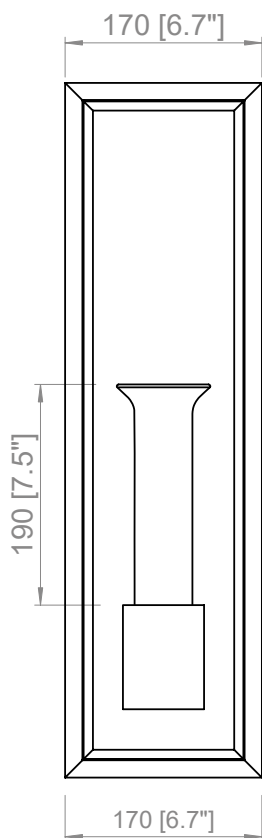

Custom LED

1 X 3W

Lumen: 250

2.700 K; CRI: >90

PRODOTTO / PRODUCT

PESO / WEIGHT
3,5 kg / 7.7 lbs

BOX 1

L: 28 cm / 11"
W: 28 cm / 11"
H: 80 cm / 31.5"

PESO / WEIGHT
4,5 kg / 9.9 lbs

PRODOTTO / PRODUCT

PESO / WEIGHT
4 kg / 8.8 lbs

BOX 1

L: 28 cm / 11"
W: 28 cm / 11"
H: 80 cm / 31.5"

PESO / WEIGHT
5 kg / 11 lbs

Copyright and/or design rights subsist in this drawing. No part of this drawing may be reproduced in any material form (including photocopying or storing in any medium electronic means, whether or not intentionally and whether or not as part or a larger publication) without the express permission of the copyright owner, Contardi Lighting S.r.l.. Further and without prejudice to the above, this drawing and all information relating thereto is confidential, and shall not be communicated to a third party without the consent of Contardi lighting srl. Contardi lighting srl asserts all rights to be identified as the author of the work and otherwise.