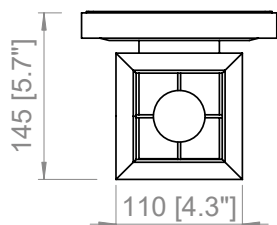

Custom LED

1 X 3W

Lumen: 250

2.700 K; CRI: >90

PRODOTTO / PRODUCT

PESO / WEIGHT
3,5 kg / 7.7 lbs

BOX 1

L: 28 cm / 11"
W: 28 cm / 11"
H: 80 cm / 31.5"

PESO / WEIGHT
4,5 kg / 9.9 lbs

PRODOTTO / PRODUCT

PESO / WEIGHT
4 kg / 8.8 lbs

BOX 1

L: 28 cm / 11"
W: 28 cm / 11"
H: 80 cm / 31.5"

PESO / WEIGHT
5 kg / 11 lbs

Copyright and/or design rights subsist in this drawing. No part of this drawing may be reproduced in any material form (including photocopying or storing in any medium electronic means, whether or not intentionally and whether or not as part or a larger publication) without the express permission of the copyright owner, Contardi Lighting S.r.l.. Further and without prejudice to the above, this drawing and all information relating thereto is confidential, and shall not be communicated to a third party without the consent of Contardi lighting srl. Contardi lighting srl asserts all rights to be identified as the author of the work and otherwise.