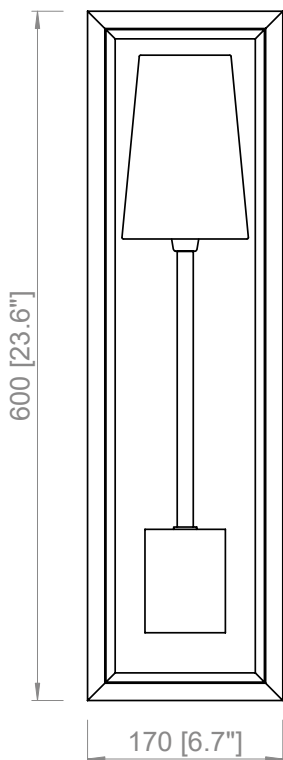

Custom LED

1 X 3W

Lumen: 250

2.700 K; CRI: >90

PRODOTTO / PRODUCT

PESO / WEIGHT
3,5 kg / 7.7 lbs

BOX 1

L: 28 cm / 11"
W: 28 cm / 11"
H: 80 cm / 31.5"

PESO / WEIGHT
4,5 kg / 9.9 lbs

PRODOTTO / PRODUCT

PESO / WEIGHT
4 kg / 8.8 lbs

BOX 1

L: 28 cm / 11"
W: 28 cm / 11"
H: 80 cm / 31.5"

PESO / WEIGHT
5 kg / 11 lbs

Copyright and/or design rights subsist in this drawing. No part of this drawing may be reproduced in any material form (including photocopying or storing in any medium electronic means, whether or not intentionally and whether or not as part or a larger publication) without the express permission of the copyright owner, Contardi Lighting S.r.l.. Further and without prejudice to the above, this drawing and all information relating thereto is confidential, and shall not be communicated to a third party without the consent of Contardi lighting srl. Contardi lighting srl asserts all rights to be identified as the author of the work and otherwise.