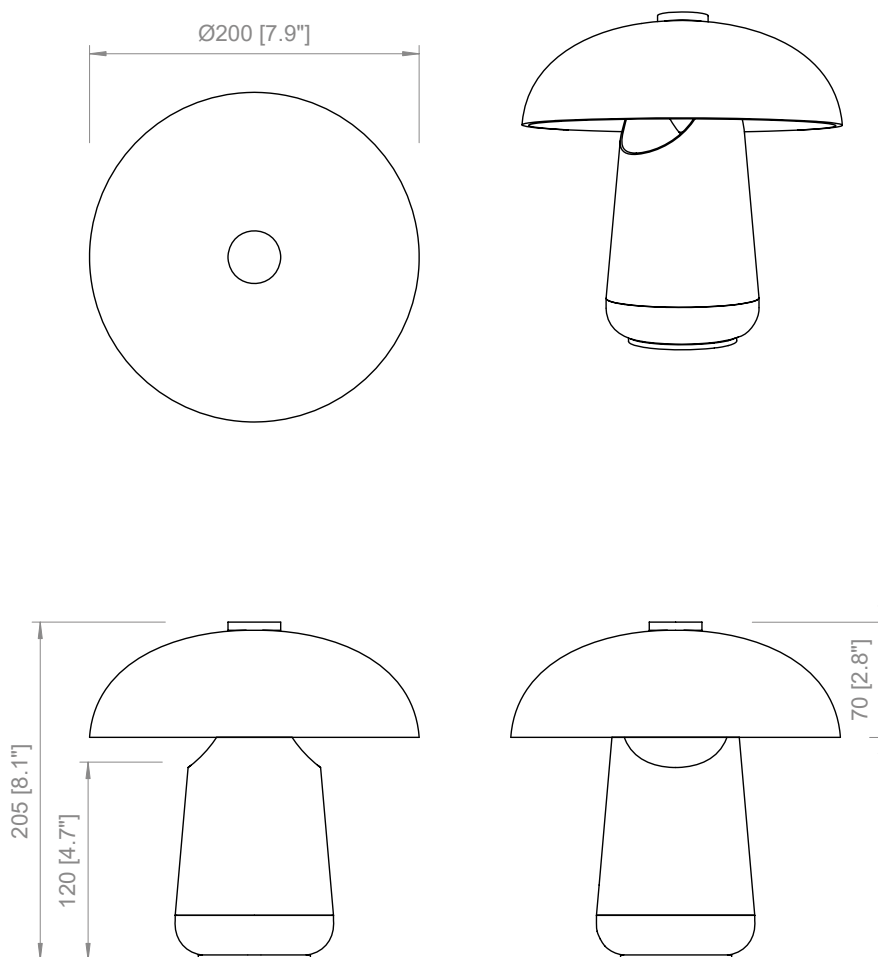

1 X 2W  
Custom LED  
Lumen: 550  
2.800 K; CRI: >90

**PRODOTTO / PRODUCT**

PESO / WEIGHT  
1 kg / 2.2 lbs

**BOX 1**

L: 27 cm / 10.6"  
W: 27 cm / 10.6"  
H: 29 cm / 11.4"

PESO / WEIGHT  
2 kg / 4.4 lbs

Copyright and/or design rights subsist in this drawing. No part of this drawing may be reproduced in any material form (including photocopying or storing in any medium electronic means, whether or not intentionally and whether or not as part or a larger publication) without the express permission of the copyright owner, Contardi Lighting S.r.l.. Further and without prejudice to the above, this drawing and all information relating thereto is confidential, and shall not be communicated to a third party without the consent of Contardi lighting srl. Contardi lighting srl asserts all rights to be identified as the author of the work and otherwise.