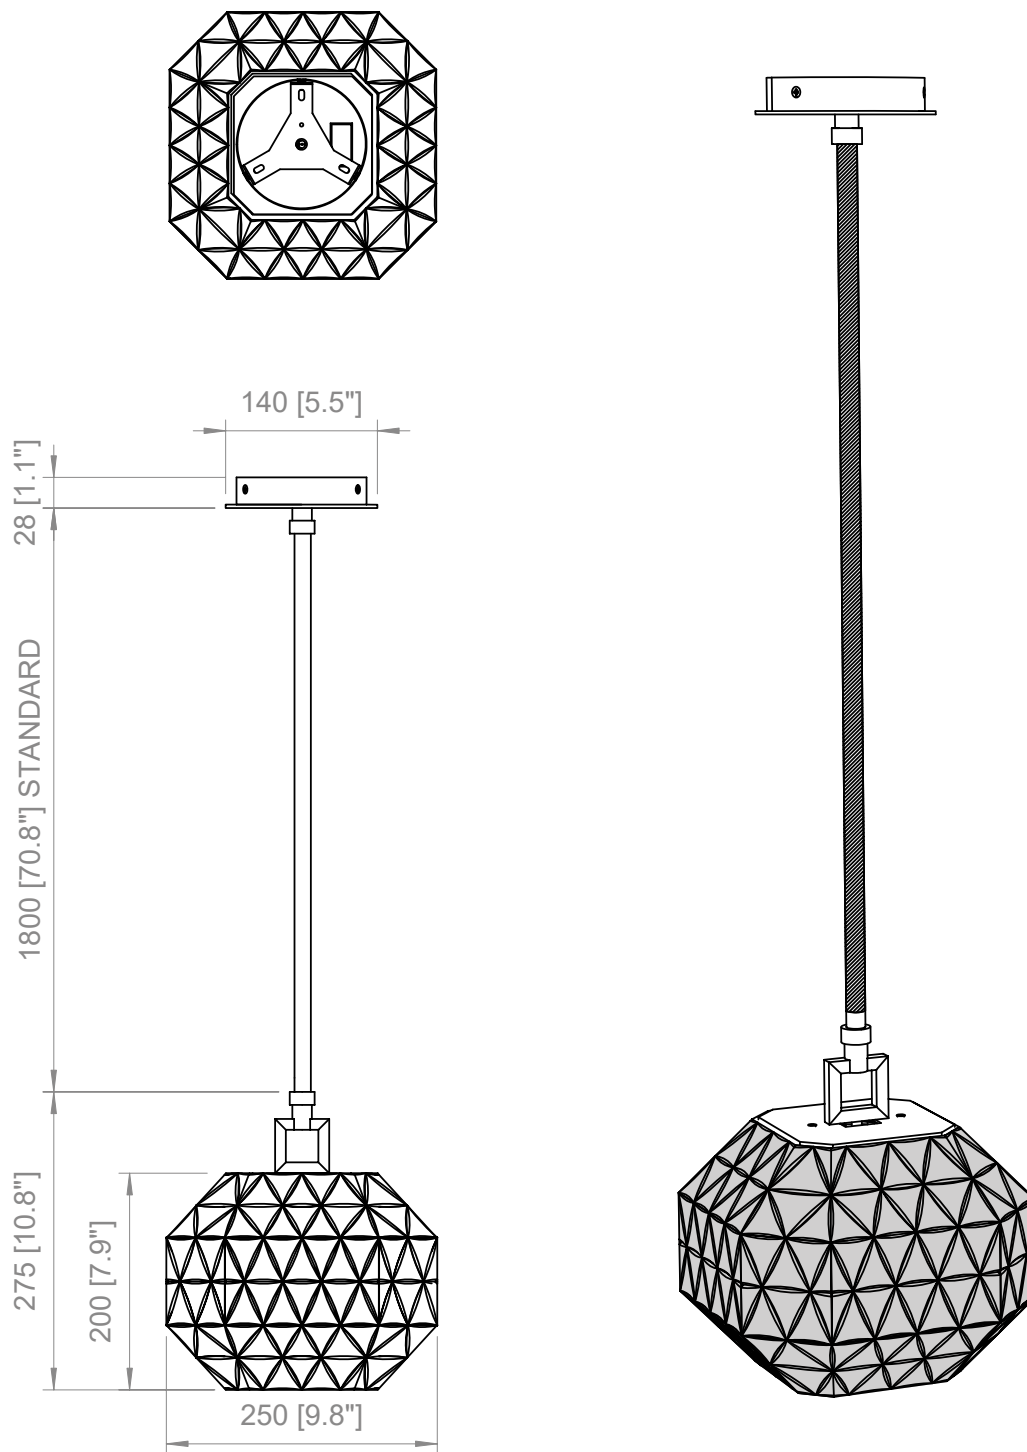

TA
Tessuto nero
Interruttore dimmerabile
Black fabric
Dimmable switch
L: 30 + 200 cm
L: 11.8" + 78.7"

**FRONTE LUMINOSA / LIGHT SOURCE**

E27 LED
Utilizzabili lampadine LED fino alla massima potenza disponibile sul mercato

**USA / LIGHT SOURCE**

E26 LED
You can use LED light bulbs of the highest available wattage

1 X E26
LED light bulb

PRODOTTO / PRODUCT

PESO / WEIGHT
4 kg / 8.8 lbs

BOX 1

L: 32 cm / 12.6"
W: 32 cm / 12.6"
H: 33 cm / 13"

PESO / WEIGHT
5 kg / 11 lbs

PRODOTTO / PRODUCT

PESO / WEIGHT
6 kg / 13.2 lbs

BOX 1

L: 31 cm / 12.2"
W: 31 cm / 12.2"
H: 56 cm / 22"

PESO / WEIGHT
7 kg / 15.4 lbs

PRODOTTO / PRODUCT

PESO / WEIGHT
6,5 kg / 14.3 lbs

BOX 1

L: 52 cm / 20.4"
W: 52 cm / 20.4"
H: 17 cm / 6.7"

PESO / WEIGHT
7,5 kg / 16.5 lbs

Copyright and/or design rights subsist in this drawing. No part of this drawing may be reproduced in any material form (including photocopying or storing in any medium electronic means, whether or not intentionally and whether or not as part or a larger publication) without the express permission of the copyright owner, Contardi Lighting S.r.l.. Further and without prejudice to the above, this drawing and all information relating thereto is confidential, and shall not be communicated to a third party without the consent of Contardi lighting srl. Contardi lighting srl asserts all rights to be identified as the author of the work and otherwise.