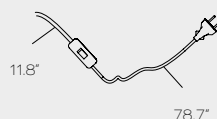

TA
Tessuto nero
Interruttore dimmerabile
Black fabric
Dimmable switch
L: 30 + 200 cm
L: 11.8" + 78.7"

**FRONTE LUMINOSA / LIGHT SOURCE**

E27 LED
Utilizzabili lampadine LED fino alla massima potenza disponibile sul mercato

You can use LED light bulbs of the highest available wattage

1 X E27
Lampadine LED
LED light bulb

 Treasure TA & SO

USA / CABLE - SWITCH

SO
Black braided leather
H: 118.1"

TA
Black cable
On-Off switch
L: 11.8" + 78.7"

**USA / LIGHT SOURCE**

E26 LED
You can use LED light bulbs of the highest available wattage

1 X E26
LED light bulb

PRODOTTO / PRODUCT

PESO / WEIGHT
4 kg / 8.8 lbs

BOX 1

L: 32 cm / 12.6"
W: 32 cm / 12.6"
H: 33 cm / 13"