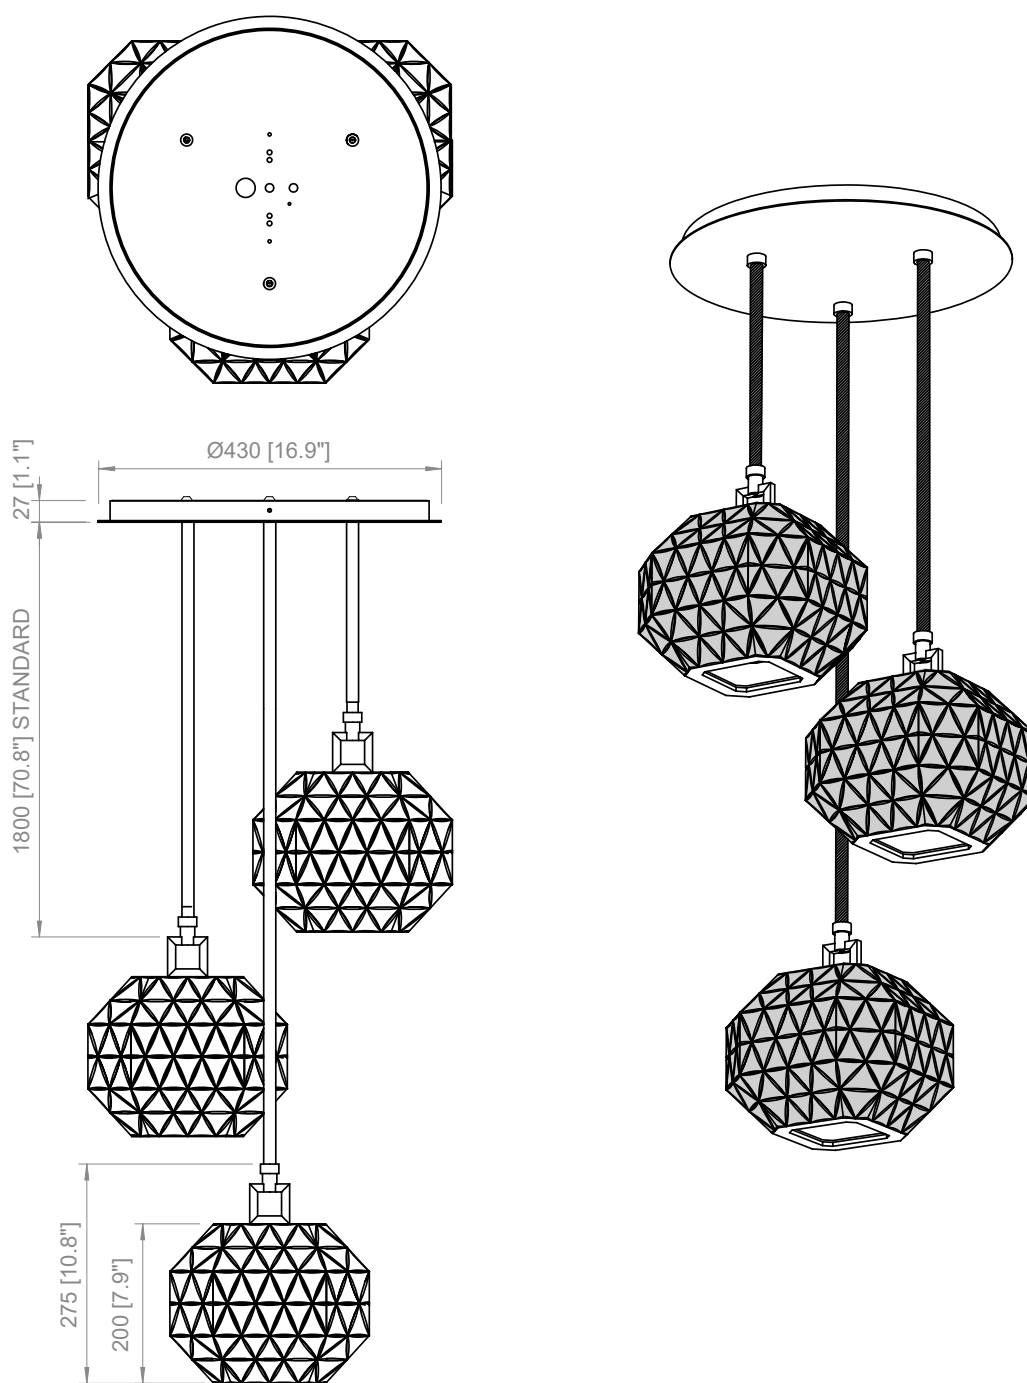

**USA / LIGHT SOURCE**

E26 LED
You can use LED light bulbs of the highest available wattage

1 X E26
LED light bulb

PRODOTTO / PRODUCT

PESO / WEIGHT
4 kg / 8.8 lbs

BOX 1

L: 32 cm / 12.6"
W: 32 cm / 12.6"
H: 33 cm / 13"

PESO / WEIGHT
5 kg / 11 lbs

PRODOTTO / PRODUCT

PESO / WEIGHT
6 kg / 13.2 lbs

BOX 1

L: 31 cm / 12.2"
W: 31 cm / 12.2"
H: 56 cm / 22"

PESO / WEIGHT
7 kg / 15.4 lbs

PRODOTTO / PRODUCT

PESO / WEIGHT
6,5 kg / 14.3 lbs

BOX 1

L: 52 cm / 20.4"
W: 52 cm / 20.4"
H: 17 cm / 6.7"

PESO / WEIGHT
7,5 kg / 16.5 lbs

Copyright and/or design rights subsist in this drawing. No part of this drawing may be reproduced in any material form (including photocopying or storing in any medium electronic means, whether or not intentionally and whether or not as part or a larger publication) without the express permission of the copyright owner, Contardi Lighting S.r.l.. Further and without prejudice to the above, this drawing and all information relating thereto is confidential, and shall not be communicated to a third party without the consent of Contardi lighting srl. Contardi lighting srl asserts all rights to be identified as the author of the work and otherwise.