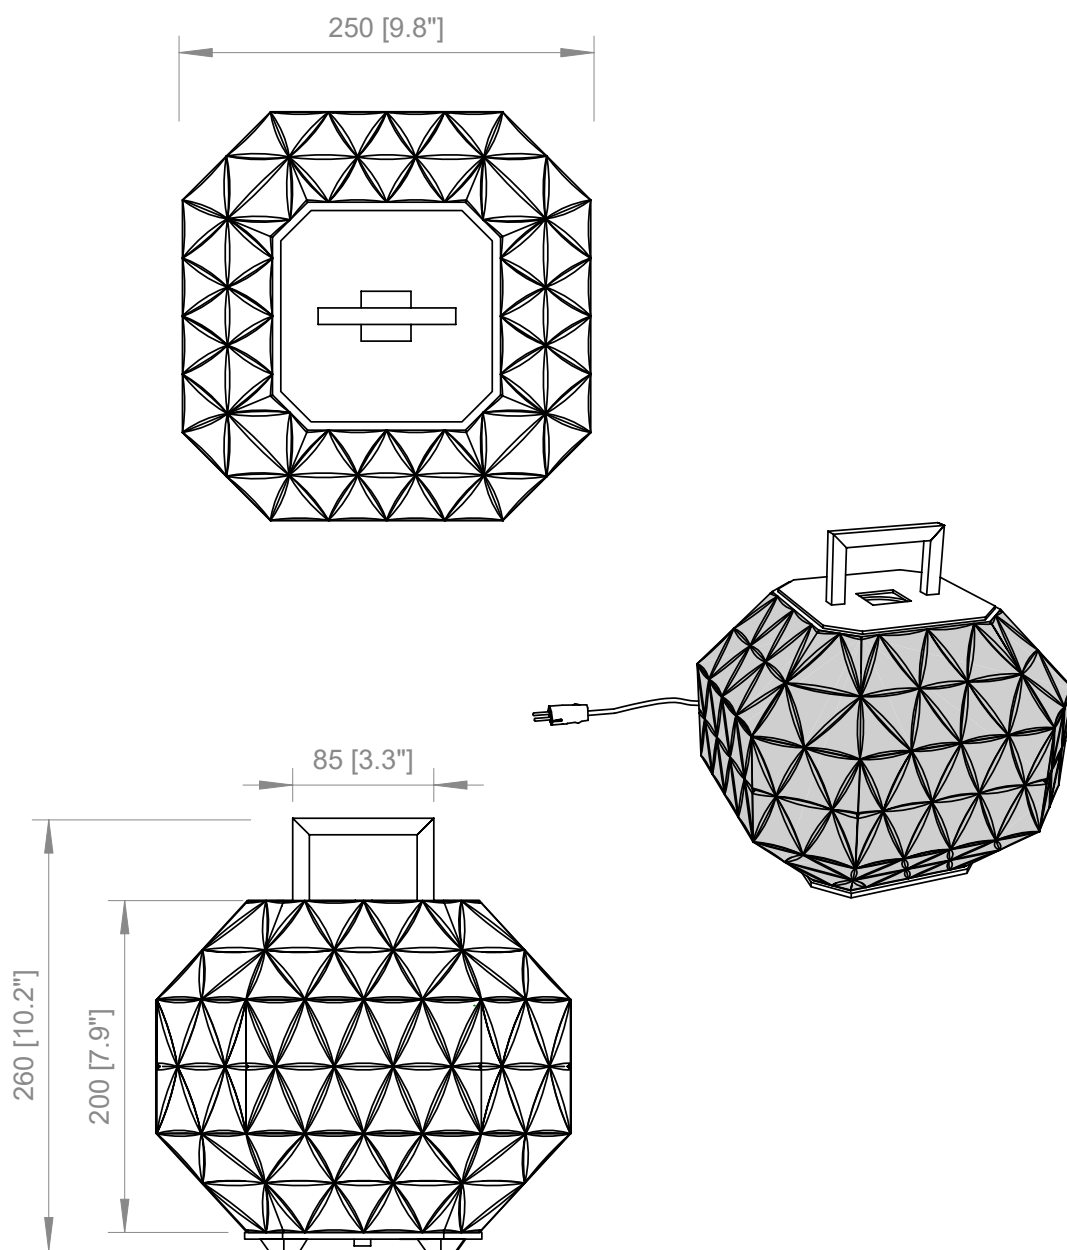

TA
Tessuto nero
Interruttore dimmerabile
Black fabric
Dimmable switch
L: 30 + 200 cm
L: 11.8" + 78.7"

**FRONTE LUMINOSA / LIGHT SOURCE**

E27 LED
Utilizzabili lampadine LED fino alla massima potenza disponibile sul mercato

You can use LED light bulbs of the highest available wattage

1 X E27
Lampadine LED
LED light bulb

 Treasure TA & SO

USA / CABLE - SWITCH

SO
Black braided leather
H: 118.1"

TA
Black cable
On-Off switch
L: 11.8" + 78.7"

**USA / LIGHT SOURCE**

E26 LED
You can use LED light bulbs of the highest available wattage

1 X E26
LED light bulb

PRODOTTO / PRODUCT

PESO / WEIGHT
4 kg / 8.8 lbs

BOX 1

L: 32 cm / 12.6"
W: 32 cm / 12.6"
H: 33 cm / 13"