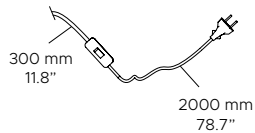

Interruttore dimmerabile su cavo
Dimmable switch on cable

L: 300 + 2000 mm
L: 11.8" + 78.7"

FONTE LUMINOSA / *LIGHT SOURCE*

220-240V

110V

PRODOTTO / PRODUCT **IMBALLI / PACKAGING**

Peso-Weight
4 kg / 8.8 lbs

Box 1
L: 320 mm / 12.6"
P-W: 320 mm / 12.6"
H: 330 mm / 13"
Peso-Weight: 5 kg / 11 lbs

Copyright and/or design rights subsist in this drawing. No part of this drawing may be reproduced in any material form (including photocopying or storing in any medium electronic means, whether or not intentionally and whether or not as part or a larger publication) without the express permission of the copyright owner, Contardi Lighting S.r.l.. Further and without prejudice to the above, this drawing and all information relating thereto is confidential, and shall not be communicated to a third party without the consent of Contardi lighting srl. Contardi lighting srl asserts all rights to be identified as the author of the work and otherwise.