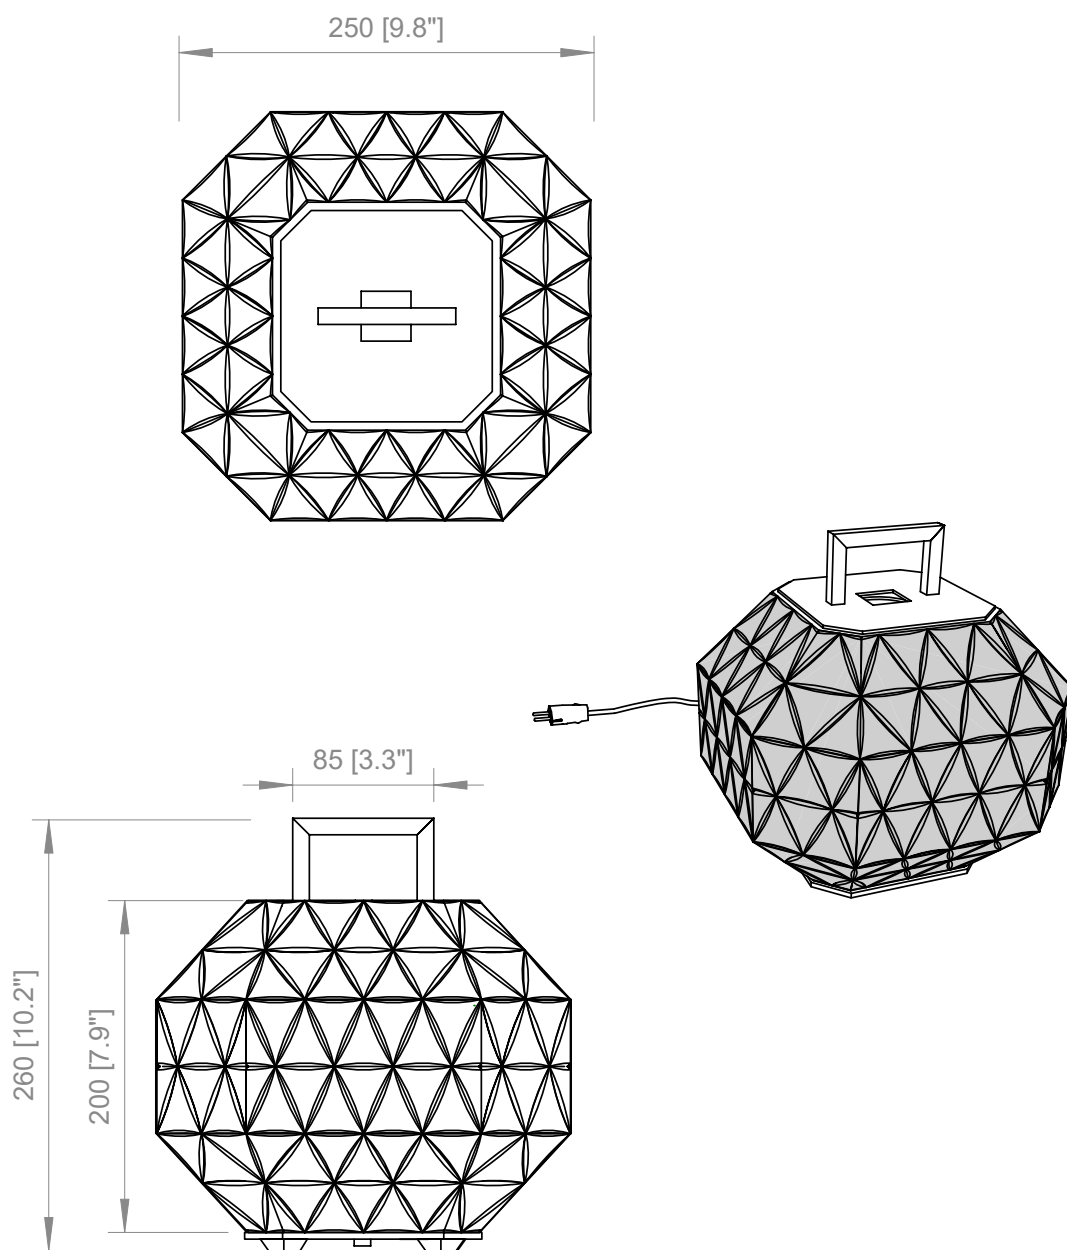

SPECIFICHE PRODOTTO / PRODUCT SPECIFICS

p.2

TREASURE

p.3

STRUTTURA / *FRAME*

DIFFUSORE / *DIFFUSER*

CAVO - INTERRUTTORE / *CABLE - SWITCH*

Tessuto nero
Black fabric

Interruttore dimmerabile su cavo
Dimmable switch on cable

L: 300 + 2000 mm
L: 11.8" + 78.7"

FONTE LUMINOSA / *LIGHT SOURCE*

220-240V

110V

PRODOTTO / PRODUCT **IMBALLI / PACKAGING**

Peso-Weight
4 kg / 8.8 lbs

Box 1
L: 320 mm / 12.6"
P-W: 320 mm / 12.6"
H: 330 mm / 13"
Peso-Weight: 5 kg / 11 lbs

Copyright and/or design rights subsist in this drawing. No part of this drawing may be reproduced in any material form (including photocopying or storing in any medium electronic means, whether or not intentionally and whether or not as part or a larger publication) without the express permission of the copyright owner, Contardi Lighting S.r.l.. Further and without prejudice to the above, this drawing and all information relating thereto is confidential, and shall not be communicated to a third party without the consent of Contardi lighting srl. Contardi lighting srl asserts all rights to be identified as the author of the work and otherwise.