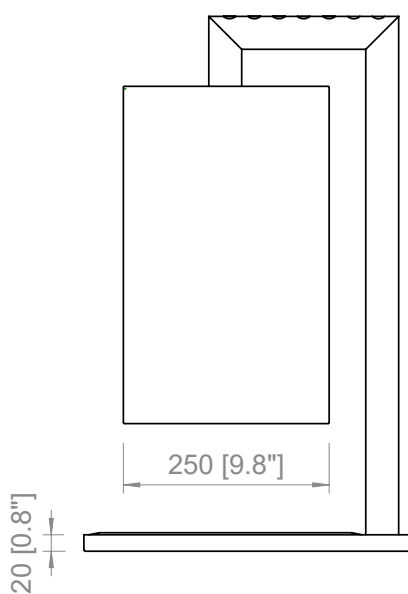

PRODOTTO / PRODUCT

PESO / WEIGHT  
10 kg / 22 lbs

BOX 1

L: 56 cm / 22"  
W: 27 cm / 10.6"  
H: 80 cm / 31.5"

PESO / WEIGHT  
11 kg / 24.2 lbs

**PRODOTTO / PRODUCT**

PESO / WEIGHT  
7,5 kg / 16.5 lbs

**BOX 1**

L: 74 cm / 29.1"  
W: 49 cm / 19.2"  
H: 31 cm / 12.2"

PESO / WEIGHT  
8,5 kg / 18.7 lbs

PRODOTTO / PRODUCT

PESO / WEIGHT  
2 kg / 4.4 lbs

BOX 1

L: 47 cm / 18.5"  
W: 33 cm / 13"  
H: 24 cm / 9.4"

PESO / WEIGHT  
3 kg / 6.6 lbs

PRODOTTO / PRODUCT

PESO / WEIGHT  
3 kg / 6.6 lbs

BOX 1

L: 30 cm / 11.8"  
W: 22 cm / 8.6"  
H: 52 cm / 20.4"

PESO / WEIGHT  
4 kg / 8.8 lbs

Copyright and/or design rights subsist in this drawing. No part of this drawing may be reproduced in any material form (including photocopying or storing in any medium electronic means, whether or not intentionally and whether or not as part or a larger publication) without the express permission of the copyright owner, Contardi Lighting S.r.l.. Further and without prejudice to the above, this drawing and all information relating thereto is confidential, and shall not be communicated to a third party without the consent of Contardi lighting srl. Contardi lighting srl asserts all rights to be identified as the author of the work and otherwise.