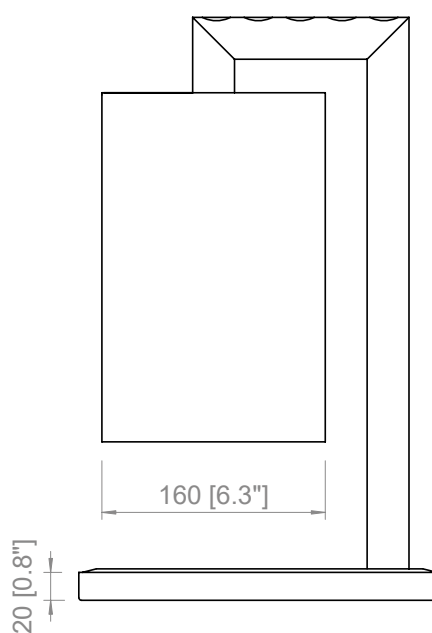

PRODOTTO / PRODUCT

PESO / WEIGHT  
10 kg / 22 lbs

BOX 1

L: 56 cm / 22"  
W: 27 cm / 10.6"  
H: 80 cm / 31.5"

PESO / WEIGHT  
11 kg / 24.2 lbs

**PRODOTTO / PRODUCT**

PESO / WEIGHT  
7,5 kg / 16.5 lbs

**BOX 1**

L: 74 cm / 29.1"  
W: 49 cm / 19.2"  
H: 31 cm / 12.2"

PESO / WEIGHT  
8,5 kg / 18.7 lbs

PRODOTTO / PRODUCT

PESO / WEIGHT  
2 kg / 4.4 lbs

BOX 1

L: 47 cm / 18.5"  
W: 33 cm / 13"  
H: 24 cm / 9.4"

PESO / WEIGHT  
3 kg / 6.6 lbs

PRODOTTO / PRODUCT

PESO / WEIGHT  
3 kg / 6.6 lbs

BOX 1

L: 30 cm / 11.8"  
W: 22 cm / 8.6"  
H: 52 cm / 20.4"

PESO / WEIGHT  
4 kg / 8.8 lbs

Copyright and/or design rights subsist in this drawing. No part of this drawing may be reproduced in any material form (including photocopying or storing in any medium electronic means, whether or not intentionally and whether or not as part or a larger publication) without the express permission of the copyright owner, Contardi Lighting S.r.l.. Further and without prejudice to the above, this drawing and all information relating thereto is confidential, and shall not be communicated to a third party without the consent of Contardi lighting srl. Contardi lighting srl asserts all rights to be identified as the author of the work and otherwise.