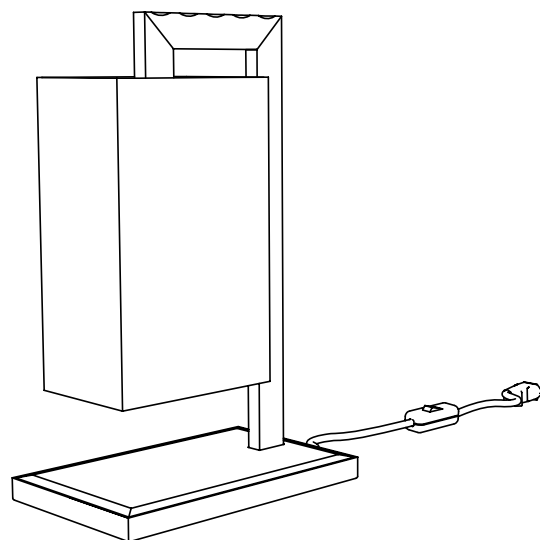

L: 74 cm / 29.1"  
W: 49 cm / 19.2"  
H: 31 cm / 12.2"

PESO / WEIGHT  
8,5 kg / 18.7 lbs

PRODOTTO / PRODUCT

PESO / WEIGHT  
2 kg / 4.4 lbs

BOX 1

L: 47 cm / 18.5"  
W: 33 cm / 13"  
H: 24 cm / 9.4"

PESO / WEIGHT  
3 kg / 6.6 lbs

PRODOTTO / PRODUCT

PESO / WEIGHT  
3 kg / 6.6 lbs

BOX 1

L: 30 cm / 11.8"  
W: 22 cm / 8.6"  
H: 52 cm / 20.4"

PESO / WEIGHT  
4 kg / 8.8 lbs

Copyright and/or design rights subsist in this drawing. No part of this drawing may be reproduced in any material form (including photocopying or storing in any medium electronic means, whether or not intentionally and whether or not as part or a larger publication) without the express permission of the copyright owner, Contardi Lighting S.r.l.. Further and without prejudice to the above, this drawing and all information relating thereto is confidential, and shall not be communicated to a third party without the consent of Contardi lighting srl. Contardi lighting srl asserts all rights to be identified as the author of the work and otherwise.