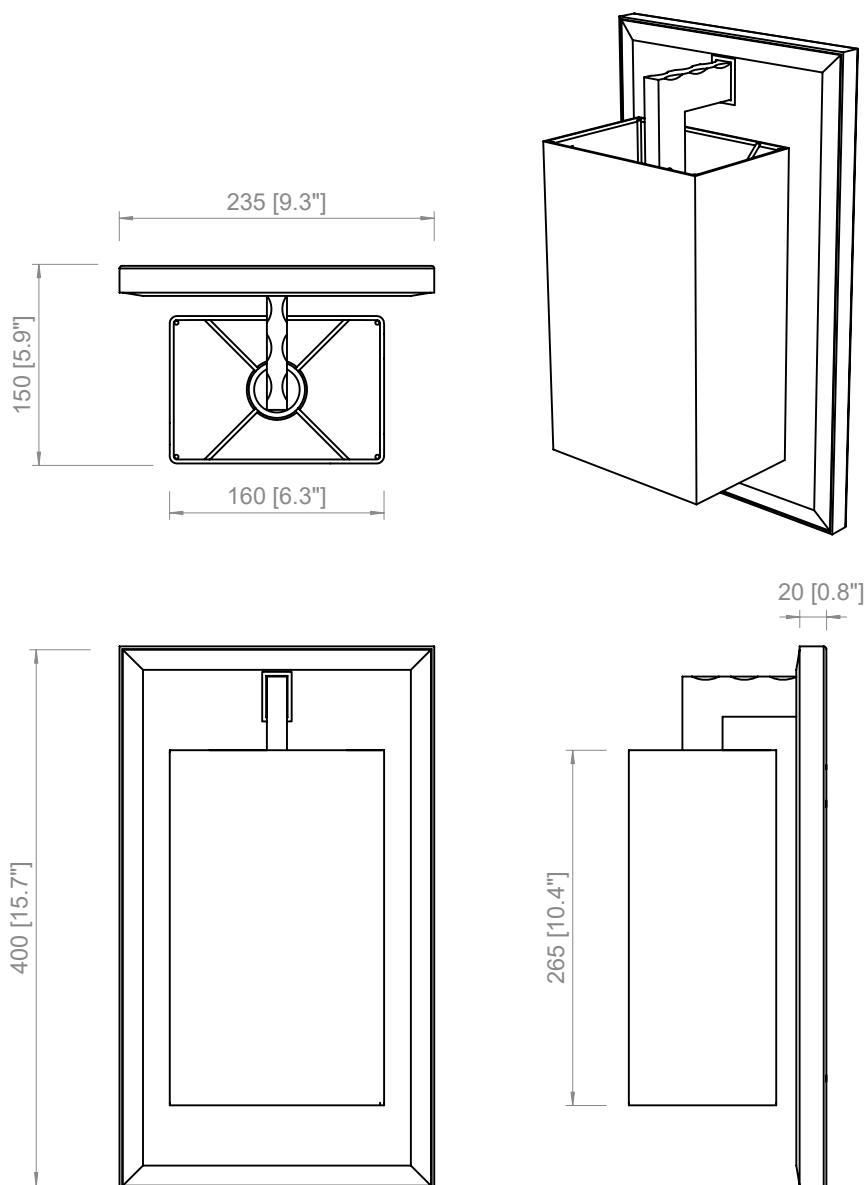

PRODOTTO / PRODUCT

PESO / WEIGHT  
10 kg / 22 lbs

BOX 1

L: 56 cm / 22"  
W: 27 cm / 10.6"  
H: 80 cm / 31.5"

PESO / WEIGHT  
11 kg / 24.2 lbs

**PRODOTTO / PRODUCT**

PESO / WEIGHT  
7,5 kg / 16.5 lbs

**BOX 1**

L: 74 cm / 29.1"  
W: 49 cm / 19.2"  
H: 31 cm / 12.2"

PESO / WEIGHT  
8,5 kg / 18.7 lbs

PRODOTTO / PRODUCT

PESO / WEIGHT  
2 kg / 4.4 lbs

BOX 1

L: 47 cm / 18.5"  
W: 33 cm / 13"  
H: 24 cm / 9.4"

PESO / WEIGHT  
3 kg / 6.6 lbs

PRODOTTO / PRODUCT

PESO / WEIGHT  
3 kg / 6.6 lbs

BOX 1

L: 30 cm / 11.8"  
W: 22 cm / 8.6"  
H: 52 cm / 20.4"

PESO / WEIGHT  
4 kg / 8.8 lbs

Copyright and/or design rights subsist in this drawing. No part of this drawing may be reproduced in any material form (including photocopying or storing in any medium electronic means, whether or not intentionally and whether or not as part or a larger publication) without the express permission of the copyright owner, Contardi Lighting S.r.l.. Further and without prejudice to the above, this drawing and all information relating thereto is confidential, and shall not be communicated to a third party without the consent of Contardi lighting srl. Contardi lighting srl asserts all rights to be identified as the author of the work and otherwise.