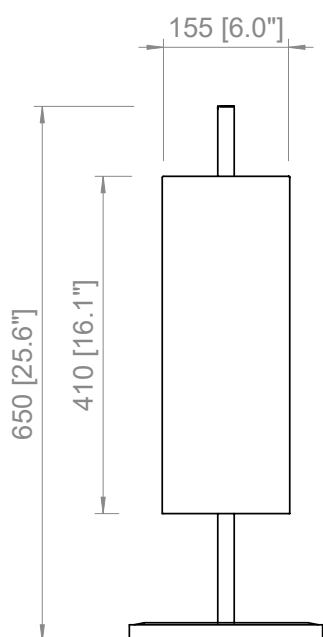

**COCO MEGA / COCO DELUXE TA**

L: 11.8" + 78.7"

**FONTE LUMINOSA / LIGHT SOURCE**

E27 LED  
Utilizzabili lampadine LED fino  
alla massima potenza disponibile  
sul mercato

*You can use LED light bulbs of  
the highest available wattage*

PRODOTTO / PRODUCT

PESO / WEIGHT  
10 kg / 22 lbs

BOX 1

L: 56 cm / 22"  
W: 27 cm / 10.6"  
H: 80 cm / 31.5"

PESO / WEIGHT  
11 kg / 24.2 lbs

**PRODOTTO / PRODUCT**

PESO / WEIGHT  
7,5 kg / 16.5 lbs

**BOX 1**

L: 74 cm / 29.1"  
W: 49 cm / 19.2"  
H: 31 cm / 12.2"

PESO / WEIGHT  
8,5 kg / 18.7 lbs

PRODOTTO / PRODUCT

PESO / WEIGHT  
2 kg / 4.4 lbs

BOX 1

L: 47 cm / 18.5"  
W: 33 cm / 13"  
H: 24 cm / 9.4"

PESO / WEIGHT  
3 kg / 6.6 lbs

PRODOTTO / PRODUCT

PESO / WEIGHT  
3 kg / 6.6 lbs

BOX 1

L: 30 cm / 11.8"  
W: 22 cm / 8.6"  
H: 52 cm / 20.4"

PESO / WEIGHT  
4 kg / 8.8 lbs

Copyright and/or design rights subsist in this drawing. No part of this drawing may be reproduced in any material form (including photocopying or storing in any medium electronic means, whether or not intentionally and whether or not as part or a larger publication) without the express permission of the copyright owner, Contardi Lighting S.r.l.. Further and without prejudice to the above, this drawing and all information relating thereto is confidential, and shall not be communicated to a third party without the consent of Contardi lighting srl. Contardi lighting srl asserts all rights to be identified as the author of the work and otherwise.