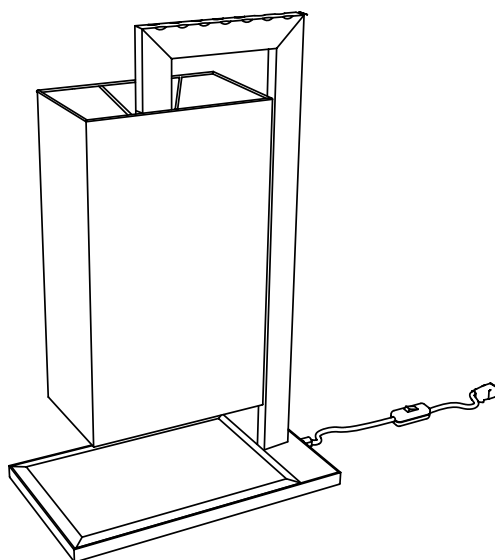

 **Coco Deluxe TA**

**USA / LIGHT SOURCE**

E26 LED  
You can use LED light bulbs of the  
highest available wattage

1 X E26  
LED light bulb

**DIMMERABLE / DIMMABLE**

Available, on demand, dimmer switch  
on the cable (to use dimmable LED  
light bulbs only)

PRODOTTO / PRODUCT

PESO / WEIGHT  
10 kg / 22 lbs

BOX 1

L: 56 cm / 22"  
W: 27 cm / 10.6"  
H: 80 cm / 31.5"

PESO / WEIGHT  
11 kg / 24.2 lbs

**PRODOTTO / PRODUCT**

PESO / WEIGHT  
7,5 kg / 16.5 lbs

**BOX 1**

L: 74 cm / 29.1"  
W: 49 cm / 19.2"  
H: 31 cm / 12.2"

PESO / WEIGHT  
8,5 kg / 18.7 lbs

PRODOTTO / PRODUCT

PESO / WEIGHT  
2 kg / 4.4 lbs

BOX 1

L: 47 cm / 18.5"  
W: 33 cm / 13"  
H: 24 cm / 9.4"

PESO / WEIGHT  
3 kg / 6.6 lbs