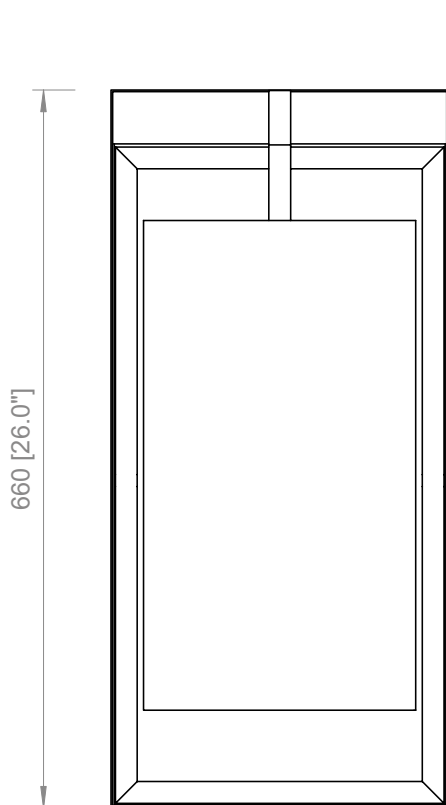

**COCO MEGA / COCO DELUXE TA**

L: 11.8" + 78.7"

**FONTE LUMINOSA / LIGHT SOURCE**

E27 LED  
Utilizzabili lampadine LED fino  
alla massima potenza disponibile  
sul mercato

*You can use LED light bulbs of  
the highest available wattage*

PRODOTTO / PRODUCT

PESO / WEIGHT  
10 kg / 22 lbs

BOX 1

L: 56 cm / 22"  
W: 27 cm / 10.6"  
H: 80 cm / 31.5"

PESO / WEIGHT  
11 kg / 24.2 lbs

**PRODOTTO / PRODUCT**

PESO / WEIGHT  
7,5 kg / 16.5 lbs

**BOX 1**

L: 74 cm / 29.1"  
W: 49 cm / 19.2"  
H: 31 cm / 12.2"

PESO / WEIGHT  
8,5 kg / 18.7 lbs

PRODOTTO / PRODUCT

PESO / WEIGHT  
2 kg / 4.4 lbs

BOX 1

L: 47 cm / 18.5"  
W: 33 cm / 13"  
H: 24 cm / 9.4"

PESO / WEIGHT  
3 kg / 6.6 lbs

PRODOTTO / PRODUCT

PESO / WEIGHT  
3 kg / 6.6 lbs

BOX 1

L: 30 cm / 11.8"  
W: 22 cm / 8.6"  
H: 52 cm / 20.4"

PESO / WEIGHT  
4 kg / 8.8 lbs

Copyright and/or design rights subsist in this drawing. No part of this drawing may be reproduced in any material form (including photocopying or storing in any medium electronic means, whether or not intentionally and whether or not as part or a larger publication) without the express permission of the copyright owner, Contardi Lighting S.r.l.. Further and without prejudice to the above, this drawing and all information relating thereto is confidential, and shall not be communicated to a third party without the consent of Contardi lighting srl. Contardi lighting srl asserts all rights to be identified as the author of the work and otherwise.