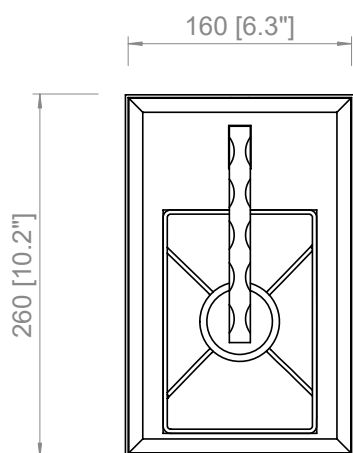

**COCO MEGA / COCO DELUXE TA**

L: 11.8" + 78.7"

**FONTE LUMINOSA / LIGHT SOURCE**

E27 LED  
Utilizzabili lampadine LED fino  
alla massima potenza disponibile  
sul mercato

*You can use LED light bulbs of  
the highest available wattage*

PRODOTTO / PRODUCT

PESO / WEIGHT  
10 kg / 22 lbs

BOX 1

L: 56 cm / 22"  
W: 27 cm / 10.6"  
H: 80 cm / 31.5"

PESO / WEIGHT  
11 kg / 24.2 lbs

**PRODOTTO / PRODUCT**

PESO / WEIGHT  
7,5 kg / 16.5 lbs

**BOX 1**

L: 74 cm / 29.1"  
W: 49 cm / 19.2"  
H: 31 cm / 12.2"

PESO / WEIGHT  
8,5 kg / 18.7 lbs

PRODOTTO / PRODUCT

PESO / WEIGHT  
2 kg / 4.4 lbs

BOX 1

L: 47 cm / 18.5"  
W: 33 cm / 13"  
H: 24 cm / 9.4"

PESO / WEIGHT  
3 kg / 6.6 lbs

PRODOTTO / PRODUCT

PESO / WEIGHT  
3 kg / 6.6 lbs

BOX 1

L: 30 cm / 11.8"  
W: 22 cm / 8.6"  
H: 52 cm / 20.4"

PESO / WEIGHT  
4 kg / 8.8 lbs

Copyright and/or design rights subsist in this drawing. No part of this drawing may be reproduced in any material form (including photocopying or storing in any medium electronic means, whether or not intentionally and whether or not as part or a larger publication) without the express permission of the copyright owner, Contardi Lighting S.r.l.. Further and without prejudice to the above, this drawing and all information relating thereto is confidential, and shall not be communicated to a third party without the consent of Contardi lighting srl. Contardi lighting srl asserts all rights to be identified as the author of the work and otherwise.