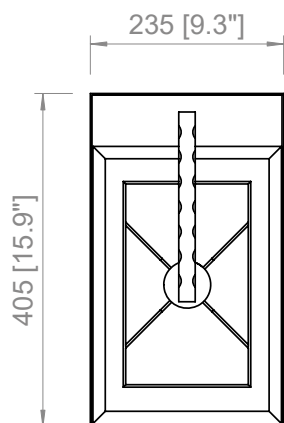

**COCO MEGA / COCO DELUXE TA**

L: 11.8" + 78.7"

**FONTE LUMINOSA / LIGHT SOURCE**

E27 LED  
Utilizzabili lampadine LED fino  
alla massima potenza disponibile  
sul mercato

*You can use LED light bulbs of  
the highest available wattage*

PRODOTTO / PRODUCT

PESO / WEIGHT  
10 kg / 22 lbs

BOX 1

L: 56 cm / 22"  
W: 27 cm / 10.6"  
H: 80 cm / 31.5"

PESO / WEIGHT  
11 kg / 24.2 lbs

**PRODOTTO / PRODUCT**

PESO / WEIGHT  
7,5 kg / 16.5 lbs

**BOX 1**

L: 74 cm / 29.1"  
W: 49 cm / 19.2"  
H: 31 cm / 12.2"

PESO / WEIGHT  
8,5 kg / 18.7 lbs

PRODOTTO / PRODUCT

PESO / WEIGHT  
2 kg / 4.4 lbs

BOX 1

L: 47 cm / 18.5"  
W: 33 cm / 13"  
H: 24 cm / 9.4"

PESO / WEIGHT  
3 kg / 6.6 lbs

PRODOTTO / PRODUCT

PESO / WEIGHT  
3 kg / 6.6 lbs

BOX 1

L: 30 cm / 11.8"  
W: 22 cm / 8.6"  
H: 52 cm / 20.4"

PESO / WEIGHT  
4 kg / 8.8 lbs

Copyright and/or design rights subsist in this drawing. No part of this drawing may be reproduced in any material form (including photocopying or storing in any medium electronic means, whether or not intentionally and whether or not as part or a larger publication) without the express permission of the copyright owner, Contardi Lighting S.r.l.. Further and without prejudice to the above, this drawing and all information relating thereto is confidential, and shall not be communicated to a third party without the consent of Contardi lighting srl. Contardi lighting srl asserts all rights to be identified as the author of the work and otherwise.