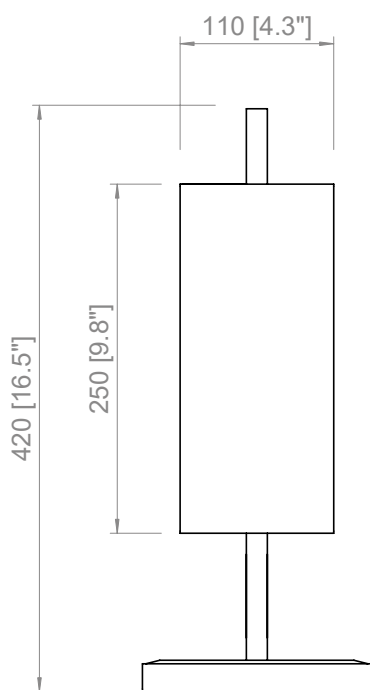

**COCO MEGA / COCO DELUXE TA**

L: 11.8" + 78.7"

**FONTE LUMINOSA / LIGHT SOURCE**

E27 LED  
Utilizzabili lampadine LED fino  
alla massima potenza disponibile  
sul mercato

*You can use LED light bulbs of  
the highest available wattage*

PRODOTTO / PRODUCT

PESO / WEIGHT  
10 kg / 22 lbs

BOX 1

L: 56 cm / 22"  
W: 27 cm / 10.6"  
H: 80 cm / 31.5"

PESO / WEIGHT  
11 kg / 24.2 lbs

**PRODOTTO / PRODUCT**

PESO / WEIGHT  
7,5 kg / 16.5 lbs

**BOX 1**

L: 74 cm / 29.1"  
W: 49 cm / 19.2"  
H: 31 cm / 12.2"

PESO / WEIGHT  
8,5 kg / 18.7 lbs

PRODOTTO / PRODUCT

PESO / WEIGHT  
2 kg / 4.4 lbs

BOX 1

L: 47 cm / 18.5"  
W: 33 cm / 13"  
H: 24 cm / 9.4"

PESO / WEIGHT  
3 kg / 6.6 lbs

PRODOTTO / PRODUCT

PESO / WEIGHT  
3 kg / 6.6 lbs

BOX 1

L: 30 cm / 11.8"  
W: 22 cm / 8.6"  
H: 52 cm / 20.4"

PESO / WEIGHT  
4 kg / 8.8 lbs

Copyright and/or design rights subsist in this drawing. No part of this drawing may be reproduced in any material form (including photocopying or storing in any medium electronic means, whether or not intentionally and whether or not as part or a larger publication) without the express permission of the copyright owner, Contardi Lighting S.r.l.. Further and without prejudice to the above, this drawing and all information relating thereto is confidential, and shall not be communicated to a third party without the consent of Contardi lighting srl. Contardi lighting srl asserts all rights to be identified as the author of the work and otherwise.