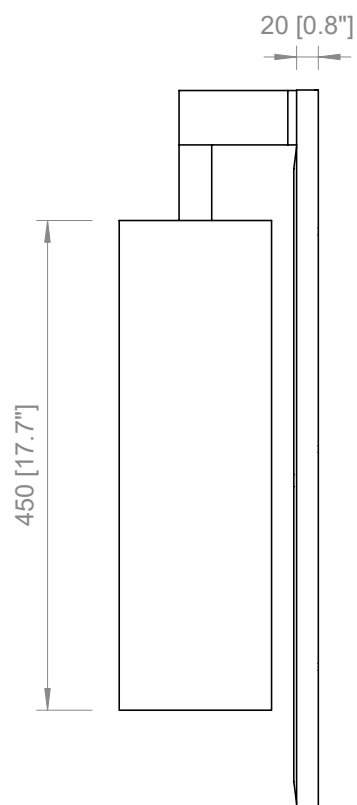

**COCO MEGA / COCO DELUXE TA**

L: 11.8" + 78.7"

**FONTE LUMINOSA / LIGHT SOURCE**

E27 LED  
Utilizzabili lampadine LED fino  
alla massima potenza disponibile  
sul mercato

*You can use LED light bulbs of  
the highest available wattage*

PRODOTTO / PRODUCT

PESO / WEIGHT  
10 kg / 22 lbs

BOX 1

L: 56 cm / 22"  
W: 27 cm / 10.6"  
H: 80 cm / 31.5"

PESO / WEIGHT  
11 kg / 24.2 lbs

**PRODOTTO / PRODUCT**

PESO / WEIGHT  
7,5 kg / 16.5 lbs

**BOX 1**

L: 74 cm / 29.1"  
W: 49 cm / 19.2"  
H: 31 cm / 12.2"

PESO / WEIGHT  
8,5 kg / 18.7 lbs

PRODOTTO / PRODUCT

PESO / WEIGHT  
2 kg / 4.4 lbs

BOX 1

L: 47 cm / 18.5"  
W: 33 cm / 13"  
H: 24 cm / 9.4"

PESO / WEIGHT  
3 kg / 6.6 lbs

PRODOTTO / PRODUCT

PESO / WEIGHT  
3 kg / 6.6 lbs

BOX 1

L: 30 cm / 11.8"  
W: 22 cm / 8.6"  
H: 52 cm / 20.4"

PESO / WEIGHT  
4 kg / 8.8 lbs

Copyright and/or design rights subsist in this drawing. No part of this drawing may be reproduced in any material form (including photocopying or storing in any medium electronic means, whether or not intentionally and whether or not as part or a larger publication) without the express permission of the copyright owner, Contardi Lighting S.r.l.. Further and without prejudice to the above, this drawing and all information relating thereto is confidential, and shall not be communicated to a third party without the consent of Contardi lighting srl. Contardi lighting srl asserts all rights to be identified as the author of the work and otherwise.