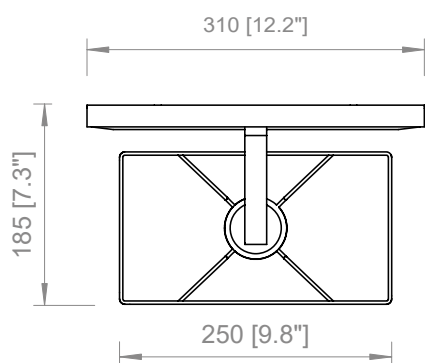

PRODOTTO / PRODUCT

PESO / WEIGHT  
10 kg / 22 lbs

BOX 1

L: 56 cm / 22"  
W: 27 cm / 10.6"  
H: 80 cm / 31.5"

PESO / WEIGHT  
11 kg / 24.2 lbs

**PRODOTTO / PRODUCT**

PESO / WEIGHT  
7,5 kg / 16.5 lbs

**BOX 1**

L: 74 cm / 29.1"  
W: 49 cm / 19.2"  
H: 31 cm / 12.2"

PESO / WEIGHT  
8,5 kg / 18.7 lbs

PRODOTTO / PRODUCT

PESO / WEIGHT  
2 kg / 4.4 lbs

BOX 1

L: 47 cm / 18.5"  
W: 33 cm / 13"  
H: 24 cm / 9.4"

PESO / WEIGHT  
3 kg / 6.6 lbs

PRODOTTO / PRODUCT

PESO / WEIGHT  
3 kg / 6.6 lbs

BOX 1

L: 30 cm / 11.8"  
W: 22 cm / 8.6"  
H: 52 cm / 20.4"

PESO / WEIGHT  
4 kg / 8.8 lbs

Copyright and/or design rights subsist in this drawing. No part of this drawing may be reproduced in any material form (including photocopying or storing in any medium electronic means, whether or not intentionally and whether or not as part or a larger publication) without the express permission of the copyright owner, Contardi Lighting S.r.l.. Further and without prejudice to the above, this drawing and all information relating thereto is confidential, and shall not be communicated to a third party without the consent of Contardi lighting srl. Contardi lighting srl asserts all rights to be identified as the author of the work and otherwise.