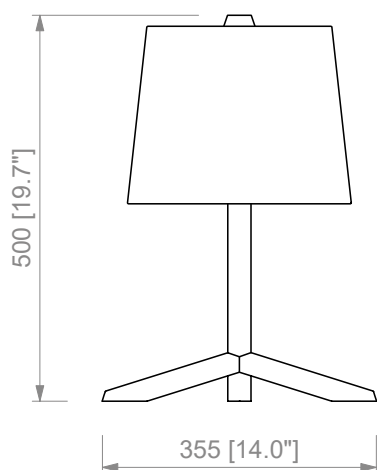

USA / CABLE - SWITCH

*Black cable
On-Off switch*

FL / TA

L: 11,8" + 78,7"

**USA / LIGHT SOURCE**

E26 LED
You can use LED light bulbs of the
highest available wattage

1 X E26
LED light bulb

PRODOTTO / PRODUCT

PESO / WEIGHT
2,5 kg / 5.5 lbs

BOX 1

L: 41,5 cm / 16.3"
W: 37,5 cm / 14.7"
H: 58 cm / 22.8"

PESO / WEIGHT
3,5 kg / 7.7 lbs

PRODOTTO / PRODUCT

PESO / WEIGHT
9 kg / 19.8 lbs

BOX 1

L: 50 cm / 19.7"
W: 50 cm / 19.7"
H: 142 cm / 55.9"