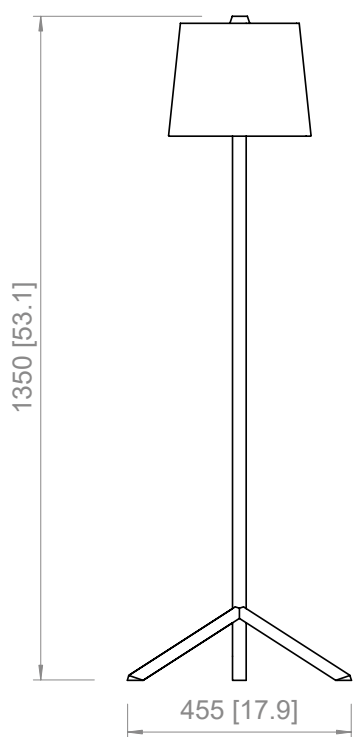

USA / CABLE - SWITCH

*Black cable
On-Off switch*

FL / TA

L: 11,8" + 78,7"

**USA / LIGHT SOURCE**

E26 LED
You can use LED light bulbs of the
highest available wattage

1 X E26
LED light bulb

PRODOTTO / PRODUCT

PESO / WEIGHT
2,5 kg / 5.5 lbs

BOX 1

L: 41,5 cm / 16.3"
W: 37,5 cm / 14.7"
H: 58 cm / 22.8"

PESO / WEIGHT
3,5 kg / 7.7 lbs

PRODOTTO / PRODUCT

PESO / WEIGHT
9 kg / 19.8 lbs

BOX 1

L: 50 cm / 19.7"
W: 50 cm / 19.7"
H: 142 cm / 55.9"

PESO / WEIGHT
10 kg / 22 lbs

Copyright and/or design rights subsist in this drawing. No part of this drawing may be reproduced in any material form (including photocopying or storing in any medium electronic means, whether or not intentionally and whether or not as part or a larger publication) without the express permission of the copyright owner, Contardi Lighting S.r.l.. Further and without prejudice to the above, this drawing and all information relating thereto is confidential, and shall not be communicated to a third party without the consent of Contardi lighting srl. Contardi lighting srl asserts all rights to be identified as the author of the work and otherwise.