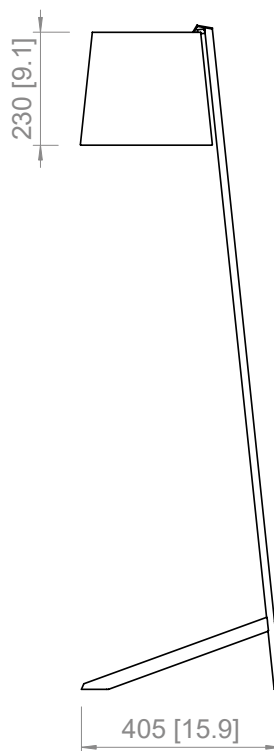

USA / CABLE - SWITCH

*Black cable
On-Off switch*

FL / TA

L: 11,8" + 78,7"

**USA / LIGHT SOURCE**

E26 LED
You can use LED light bulbs of the
highest available wattage

1 X E26
LED light bulb

PRODOTTO / PRODUCT

PESO / WEIGHT
2,5 kg / 5.5 lbs

BOX 1

L: 41,5 cm / 16.3"
W: 37,5 cm / 14.7"
H: 58 cm / 22.8"

PESO / WEIGHT
3,5 kg / 7.7 lbs

PRODOTTO / PRODUCT

PESO / WEIGHT
9 kg / 19.8 lbs

BOX 1

L: 50 cm / 19.7"
W: 50 cm / 19.7"
H: 142 cm / 55.9"