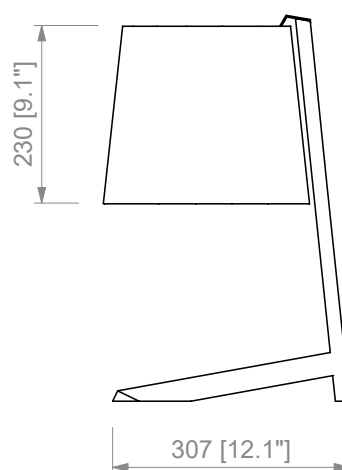

USA / CABLE - SWITCH

*Black cable
On-Off switch*

FL / TA

L: 11,8" + 78,7"

**USA / LIGHT SOURCE**

E26 LED
You can use LED light bulbs of the
highest available wattage

1 X E26
LED light bulb

PRODOTTO / PRODUCT

PESO / WEIGHT
2,5 kg / 5.5 lbs

BOX 1

L: 41,5 cm / 16.3"
W: 37,5 cm / 14.7"
H: 58 cm / 22.8"

PESO / WEIGHT
3,5 kg / 7.7 lbs

PRODOTTO / PRODUCT

PESO / WEIGHT
9 kg / 19.8 lbs

BOX 1

L: 50 cm / 19.7"
W: 50 cm / 19.7"
H: 142 cm / 55.9"