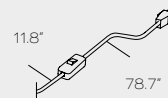

FL MR / FL MRS
L: 30 + 200 cm
L: 11.8" + 78.7"

TA MISS
L: 30 + 200 cm
L: 11.8" + 78.7"

**FRONTE LUMINOSA / LIGHT SOURCE**

E27 LED
Utilizzabili lampadine fino alla massima potenza disponibile sul mercato

You can use LED light bulbs of the highest available wattage

2 x E 27
Lampadine LED
LED light bulbs

FL / TA
Disponibile versione con dimmer per LED su cavo compatibile solo con lampadine LED dimmerabili

Available, on demand, dimmer switch on the cable (to use dimmable LED light bulbs only)

**USA / CABLE - SWITCH**

Black cable
On-Off switch

FL MR / FL MRS
L: 11.8" + 78.7"

TA MISS
L: 11.8" + 78.7"

**USA / LIGHT SOURCE**

E26 LED
You can use LED light bulbs of the highest available wattage

2 x E 26
LED light bulbs