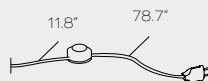

FL MR / FL MRS
L: 30 + 200 cm
L: 11.8" + 78.7"

TA MISS
L: 30 + 200 cm
L: 11.8" + 78.7"

**FRONTE LUMINOSA / LIGHT SOURCE**

E27 LED
Utilizzabili lampadine fino alla massima potenza disponibile sul mercato

You can use LED light bulbs of the highest available wattage

2 x E 27
Lampadine LED
LED light bulbs

FL / TA
Disponibile versione con dimmer per LED su cavo compatibile solo con lampadine LED dimmerabili

Available, on demand, dimmer switch on the cable (to use dimmable LED light bulbs only)

**USA / CABLE - SWITCH**

Black cable
On-Off switch

FL MR / FL MRS
L: 11.8" + 78.7"

TA MISS
L: 11.8" + 78.7"

**USA / LIGHT SOURCE**

E26 LED
You can use LED light bulbs of the highest available wattage

2 x E 26
LED light bulbs