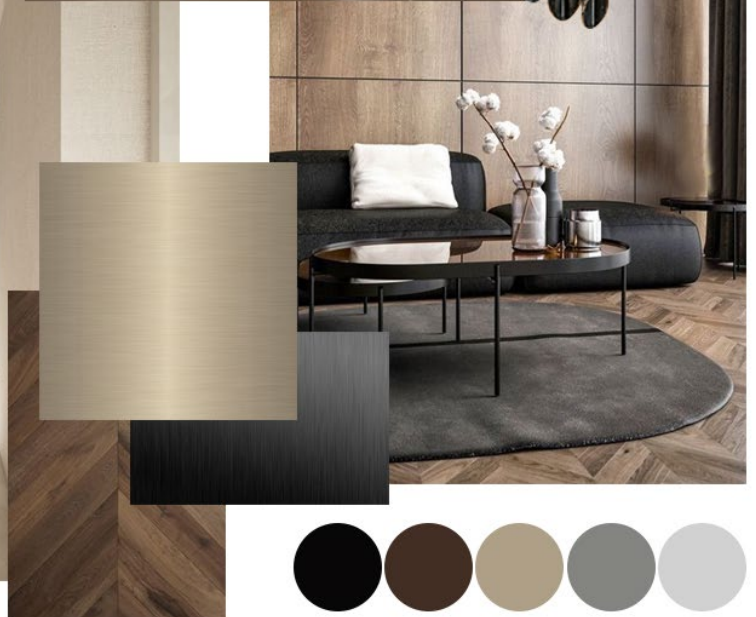

#moodboard

BACH

Massimiliano Raggi

LEGEND

Click on the red circles for
more lamp informations

click to
GO BACK ▲

Click on the text to go back
to the moodboard

PLAY OF
SHADOWS

WALL LAMP

Geometric model

metal
& plexiglass

elegant

LIVING ROOM

Organ
PIPES

Bach

Bach

BACH

small

large

click to
GO BACK ▲

BACH AP SMALL

click to
GO BACK 

BACH AP LARGE

click to
GO BACK 