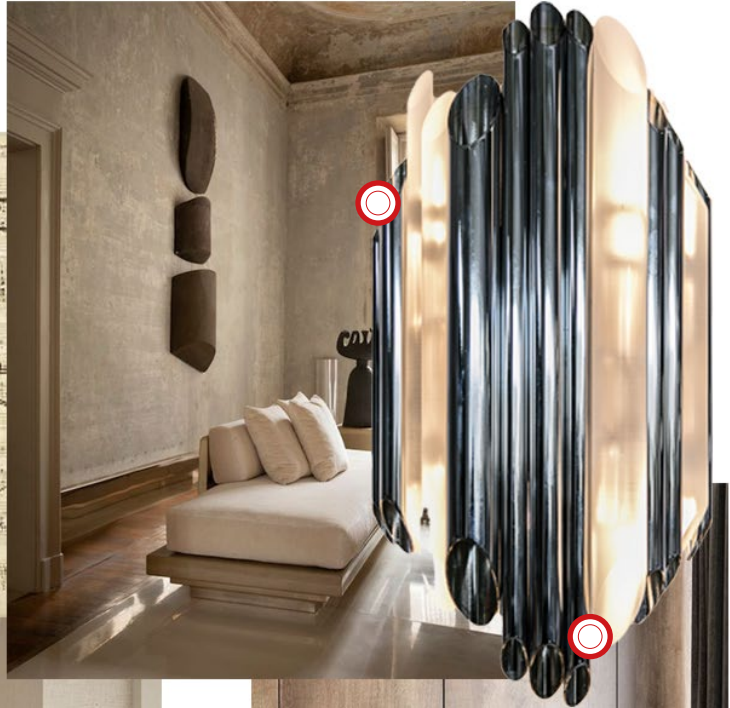

WALL LAMP

Geometric model

metal
& plexiglass

elegant

LIVING ROOM

Organ
PIPES

Bach

Bach