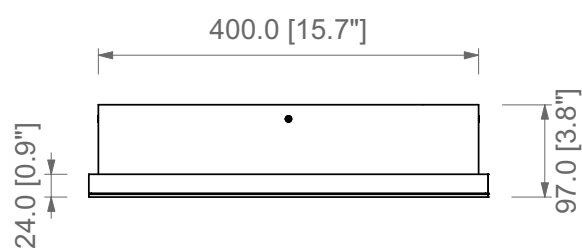

PRODOTTO / PRODUCT

PESO / WEIGHT
6 kg / 13.2 lbs

BOX 1

L: 51 cm / 20"
W: 51 cm / 20"
H: 31 cm / 12.2"

PESO / WEIGHT
7 kg / 15.4 lbs

PRODOTTO / PRODUCT

PESO / WEIGHT
6 kg / 13.2 lbs

BOX 1

L: 51 cm / 20"
W: 51 cm / 20"
H: 31 cm / 12.2"

PESO / WEIGHT
7 kg / 15.4 lbs

PRODOTTO / PRODUCT

PESO / WEIGHT
6 kg / 13.2 lbs

BOX 1

L: 51 cm / 20"
W: 51 cm / 20"
H: 31 cm / 12.2"

PESO / WEIGHT
7 kg / 15.4 lbs

PRODOTTO / PRODUCT

PESO / WEIGHT
6 kg / 13.2 lbs

BOX 1

L: 51 cm / 20"
W: 51 cm / 20"
H: 31 cm / 12.2"

PESO / WEIGHT
7 kg / 15.4 lbs

Copyright and/or design rights subsist in this drawing. No part of this drawing may be reproduced in any material form (including photocopying or storing in any medium electronic means, whether or not intentionally and whether or not as part or a larger publication) without the express permission of the copyright owner, Contardi Lighting S.r.l.. Further and without prejudice to the above, this drawing and all information relating thereto is confidential, and shall not be communicated to a third party without the consent of Contardi lighting srl. Contardi lighting srl asserts all rights to be identified as the author of the work and otherwise.