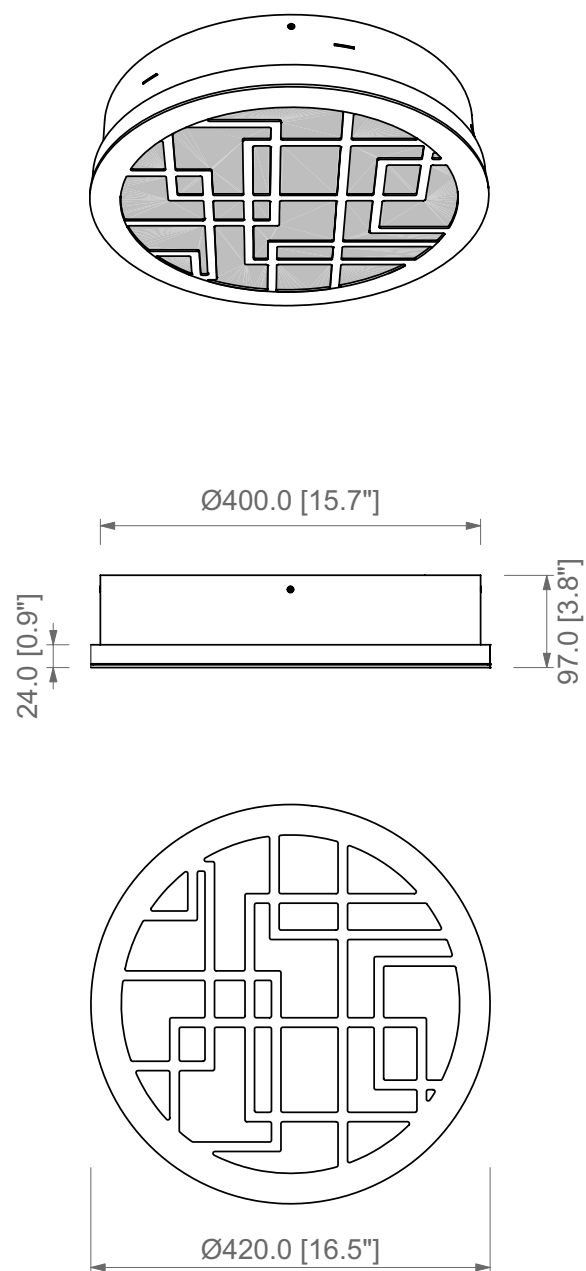

Resette PL is the ceiling-mounted version of Recessed lamp, designed to illuminate corridors, passage zones and public areas. Resette PL is characterised by a metal grid in satin bronze finish with decorative motifs and a white plexiglass diffuser. The mask is removable and customizable, also available on customer's design. The light source is a custom LED board, dimmable and compatible with remote control systems. The design is inspired by the stained glass windows that illuminate the Gothic style churches.

SPECIFICHE PRODOTTO / PRODUCT SPECIFICS

RESETTE PL ROUND 1
RESETTE PL ROUND 2

p2

RESETTE PL SQUARE 1
RESETTE PL SQUARE 2

p3

p4

p5

p6

PRODOTTO / PRODUCT

PESO / WEIGHT
6 kg / 13.2 lbs

BOX 1

L: 51 cm / 20"
W: 51 cm / 20"
H: 31 cm / 12.2"

PESO / WEIGHT
7 kg / 15.4 lbs

PRODOTTO / PRODUCT

PESO / WEIGHT
6 kg / 13.2 lbs

BOX 1

L: 51 cm / 20"
W: 51 cm / 20"
H: 31 cm / 12.2"

PESO / WEIGHT
7 kg / 15.4 lbs

PRODOTTO / PRODUCT

PESO / WEIGHT
6 kg / 13.2 lbs

BOX 1

L: 51 cm / 20"
W: 51 cm / 20"
H: 31 cm / 12.2"

PESO / WEIGHT
7 kg / 15.4 lbs