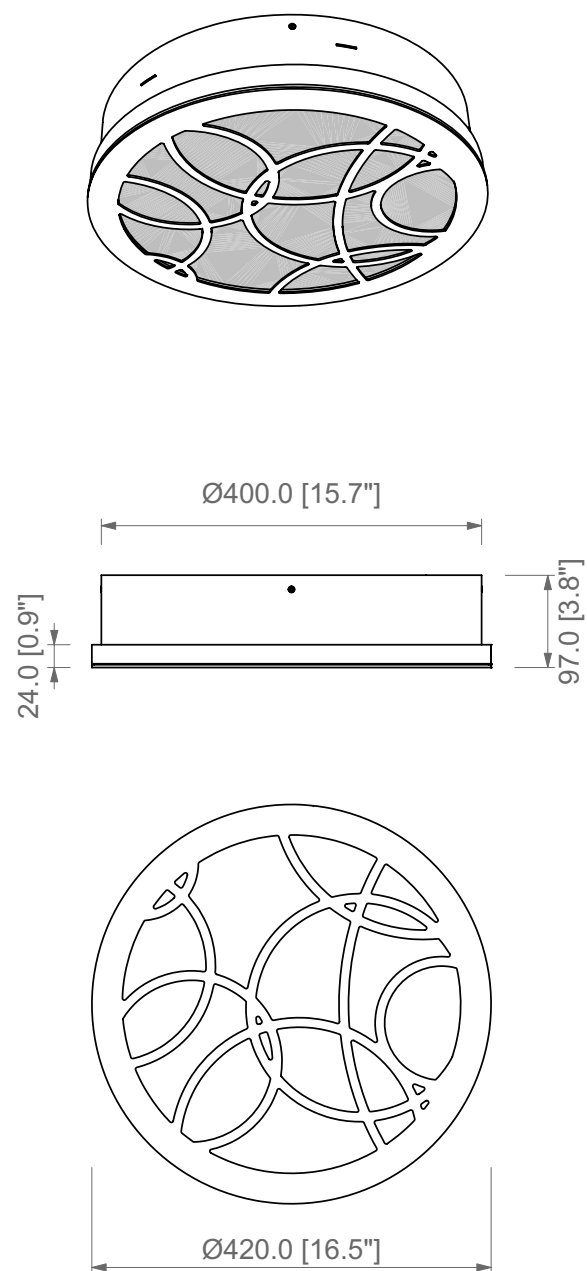

Resette PL is the ceiling-mounted version of Recessed lamp, designed to illuminate corridors, passage zones and public areas. Resette PL is characterised by a metal grid in satin bronze finish with decorative motifs and a white plexiglass diffuser. The mask is removable and customizable, also available on customer's design. The light source is a custom LED board, dimmable and compatible with remote control systems. The design is inspired by the stained glass windows that illuminate the Gothic style churches.

STRUTTURA / FRAME

Bronzo spazzolato chiaro opaco
Matt light satin bronze

DIFFUSORE / DIFFUSER

Plexiglass satinato
Satin plexiglass

FRONTE LUMINOSA / LIGHT SOURCE

Custom LED

1 X 30W
Lumen: 4.000
3.000 K; CRI: >90

PRODOTTO / PRODUCT

PESO / WEIGHT
6 kg / 13.2 lbs

BOX 1

L: 51 cm / 20"
W: 51 cm / 20"
H: 31 cm / 12.2"

PESO / WEIGHT
7 kg / 15.4 lbs

PRODOTTO / PRODUCT

PESO / WEIGHT
6 kg / 13.2 lbs

BOX 1

L: 51 cm / 20"
W: 51 cm / 20"
H: 31 cm / 12.2"

PESO / WEIGHT
7 kg / 15.4 lbs

PRODOTTO / PRODUCT

PESO / WEIGHT
6 kg / 13.2 lbs

BOX 1

L: 51 cm / 20"
W: 51 cm / 20"
H: 31 cm / 12.2"

PESO / WEIGHT
7 kg / 15.4 lbs