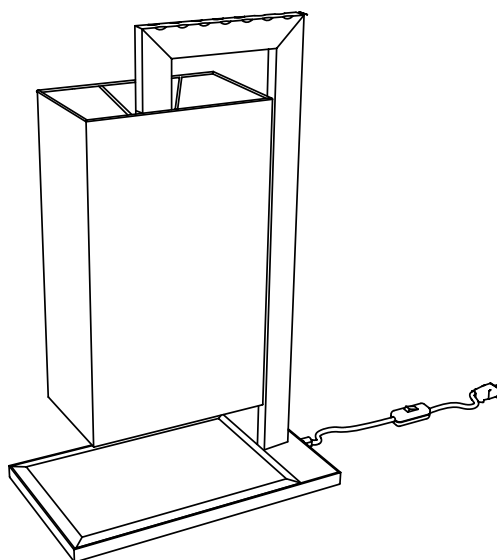

1 X E26  
LED light bulb

**DIMMERABLE / DIMMABLE**

Available, on demand, dimmer switch  
on the cable (to use dimmable LED  
light bulbs only)

PRODOTTO / PRODUCT

PESO / WEIGHT  
10 kg / 22 lbs

BOX 1

L: 56 cm / 22"  
W: 27 cm / 10.6"  
H: 80 cm / 31.5"

PESO / WEIGHT  
11 kg / 24.2 lbs

PRODOTTO / PRODUCT

PESO / WEIGHT  
7,5 kg / 16.5 lbs

BOX 1

L: 74 cm / 29.1"  
W: 49 cm / 19.2"  
H: 31 cm / 12.2"

PESO / WEIGHT  
8,5 kg / 18.7 lbs

PRODOTTO / PRODUCT

PESO / WEIGHT  
2 kg / 4.4 lbs

BOX 1

L: 47 cm / 18.5"  
W: 33 cm / 13"  
H: 24 cm / 9.4"

PESO / WEIGHT  
3 kg / 6.6 lbs

PRODOTTO / PRODUCT

PESO / WEIGHT  
3 kg / 6.6 lbs

BOX 1

L: 30 cm / 11.8"  
W: 22 cm / 8.6"  
H: 52 cm / 20.4"

PESO / WEIGHT  
4 kg / 8.8 lbs