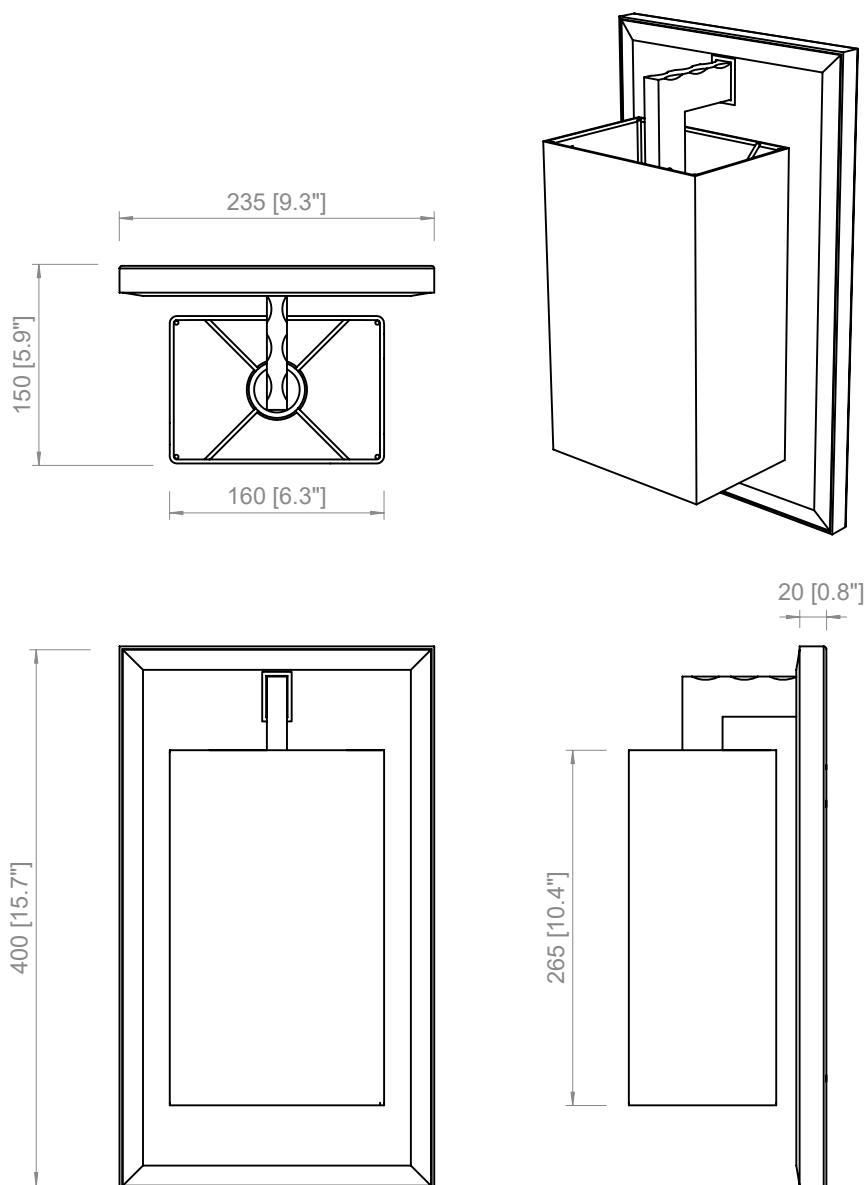

1 X E26  
LED light bulb

**DIMMERABLE / DIMMABLE**

Available, on demand, dimmer switch  
on the cable (to use dimmable LED  
light bulbs only)

PRODOTTO / PRODUCT

PESO / WEIGHT  
10 kg / 22 lbs

BOX 1

L: 56 cm / 22"  
W: 27 cm / 10.6"  
H: 80 cm / 31.5"

PESO / WEIGHT  
11 kg / 24.2 lbs

PRODOTTO / PRODUCT

PESO / WEIGHT  
7,5 kg / 16.5 lbs

BOX 1

L: 74 cm / 29.1"  
W: 49 cm / 19.2"  
H: 31 cm / 12.2"

PESO / WEIGHT  
8,5 kg / 18.7 lbs

PRODOTTO / PRODUCT

PESO / WEIGHT  
2 kg / 4.4 lbs

BOX 1

L: 47 cm / 18.5"  
W: 33 cm / 13"  
H: 24 cm / 9.4"

PESO / WEIGHT  
3 kg / 6.6 lbs

PRODOTTO / PRODUCT

PESO / WEIGHT  
3 kg / 6.6 lbs

BOX 1

L: 30 cm / 11.8"  
W: 22 cm / 8.6"  
H: 52 cm / 20.4"

PESO / WEIGHT  
4 kg / 8.8 lbs