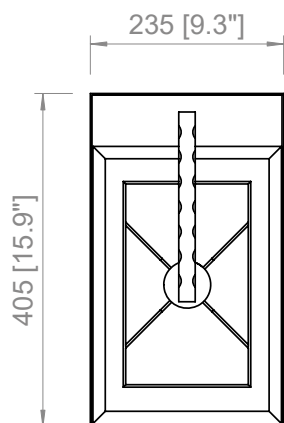

1 X E26  
LED light bulb

**DIMMERABLE / DIMMABLE**

Available, on demand, dimmer switch  
on the cable (to use dimmable LED  
light bulbs only)

PRODOTTO / PRODUCT

PESO / WEIGHT  
10 kg / 22 lbs

BOX 1

L: 56 cm / 22"  
W: 27 cm / 10.6"  
H: 80 cm / 31.5"

PESO / WEIGHT  
11 kg / 24.2 lbs

PRODOTTO / PRODUCT

PESO / WEIGHT  
7,5 kg / 16.5 lbs

BOX 1

L: 74 cm / 29.1"  
W: 49 cm / 19.2"  
H: 31 cm / 12.2"

PESO / WEIGHT  
8,5 kg / 18.7 lbs

PRODOTTO / PRODUCT

PESO / WEIGHT  
2 kg / 4.4 lbs

BOX 1

L: 47 cm / 18.5"  
W: 33 cm / 13"  
H: 24 cm / 9.4"

PESO / WEIGHT  
3 kg / 6.6 lbs

PRODOTTO / PRODUCT

PESO / WEIGHT  
3 kg / 6.6 lbs

BOX 1

L: 30 cm / 11.8"  
W: 22 cm / 8.6"  
H: 52 cm / 20.4"

PESO / WEIGHT  
4 kg / 8.8 lbs