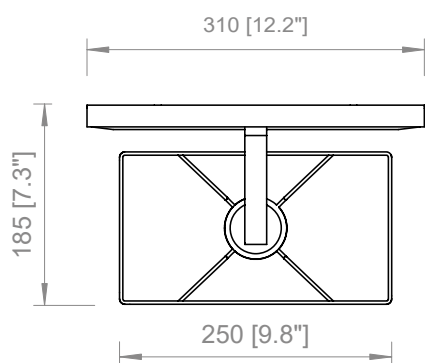

1 X E26  
LED light bulb

**DIMMERABLE / DIMMABLE**

Available, on demand, dimmer switch  
on the cable (to use dimmable LED  
light bulbs only)

PRODOTTO / PRODUCT

PESO / WEIGHT  
10 kg / 22 lbs

BOX 1

L: 56 cm / 22"  
W: 27 cm / 10.6"  
H: 80 cm / 31.5"

PESO / WEIGHT  
11 kg / 24.2 lbs

PRODOTTO / PRODUCT

PESO / WEIGHT  
7,5 kg / 16.5 lbs

BOX 1

L: 74 cm / 29.1"  
W: 49 cm / 19.2"  
H: 31 cm / 12.2"

PESO / WEIGHT  
8,5 kg / 18.7 lbs

PRODOTTO / PRODUCT

PESO / WEIGHT  
2 kg / 4.4 lbs

BOX 1

L: 47 cm / 18.5"  
W: 33 cm / 13"  
H: 24 cm / 9.4"

PESO / WEIGHT  
3 kg / 6.6 lbs

PRODOTTO / PRODUCT

PESO / WEIGHT  
3 kg / 6.6 lbs

BOX 1

L: 30 cm / 11.8"  
W: 22 cm / 8.6"  
H: 52 cm / 20.4"

PESO / WEIGHT  
4 kg / 8.8 lbs