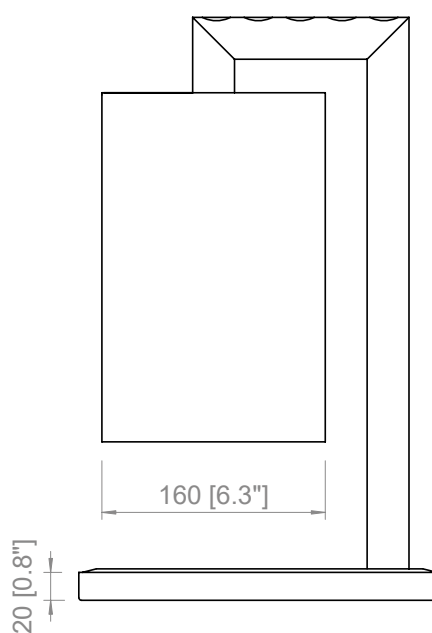

1 X E26  
LED light bulb

**DIMMERABLE / DIMMABLE**

Available, on demand, dimmer switch  
on the cable (to use dimmable LED  
light bulbs only)

PRODOTTO / PRODUCT

PESO / WEIGHT  
10 kg / 22 lbs

BOX 1

L: 56 cm / 22"  
W: 27 cm / 10.6"  
H: 80 cm / 31.5"

PESO / WEIGHT  
11 kg / 24.2 lbs

PRODOTTO / PRODUCT

PESO / WEIGHT  
7,5 kg / 16.5 lbs

BOX 1

L: 74 cm / 29.1"  
W: 49 cm / 19.2"  
H: 31 cm / 12.2"

PESO / WEIGHT  
8,5 kg / 18.7 lbs

PRODOTTO / PRODUCT

PESO / WEIGHT  
2 kg / 4.4 lbs

BOX 1

L: 47 cm / 18.5"  
W: 33 cm / 13"  
H: 24 cm / 9.4"

PESO / WEIGHT  
3 kg / 6.6 lbs

PRODOTTO / PRODUCT

PESO / WEIGHT  
3 kg / 6.6 lbs

BOX 1

L: 30 cm / 11.8"  
W: 22 cm / 8.6"  
H: 52 cm / 20.4"

PESO / WEIGHT  
4 kg / 8.8 lbs