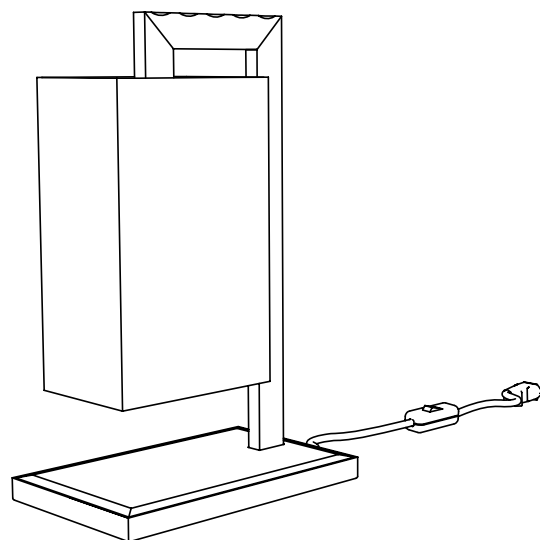

1 X E26  
LED light bulb

**DIMMERABLE / DIMMABLE**

Available, on demand, dimmer switch  
on the cable (to use dimmable LED  
light bulbs only)

PRODOTTO / PRODUCT

PESO / WEIGHT  
10 kg / 22 lbs

BOX 1

L: 56 cm / 22"  
W: 27 cm / 10.6"  
H: 80 cm / 31.5"

PESO / WEIGHT  
11 kg / 24.2 lbs

PRODOTTO / PRODUCT

PESO / WEIGHT  
7,5 kg / 16.5 lbs

BOX 1

L: 74 cm / 29.1"  
W: 49 cm / 19.2"  
H: 31 cm / 12.2"

PESO / WEIGHT  
8,5 kg / 18.7 lbs

PRODOTTO / PRODUCT

PESO / WEIGHT  
2 kg / 4.4 lbs

BOX 1

L: 47 cm / 18.5"  
W: 33 cm / 13"  
H: 24 cm / 9.4"

PESO / WEIGHT  
3 kg / 6.6 lbs

PRODOTTO / PRODUCT

PESO / WEIGHT  
3 kg / 6.6 lbs

BOX 1

L: 30 cm / 11.8"  
W: 22 cm / 8.6"  
H: 52 cm / 20.4"

PESO / WEIGHT  
4 kg / 8.8 lbs