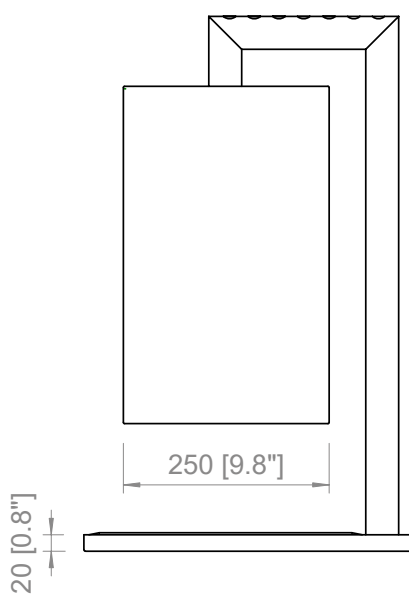

1 X E26  
LED light bulb

**DIMMERABLE / DIMMABLE**

Available, on demand, dimmer switch  
on the cable (to use dimmable LED  
light bulbs only)

PRODOTTO / PRODUCT

PESO / WEIGHT  
10 kg / 22 lbs

BOX 1

L: 56 cm / 22"  
W: 27 cm / 10.6"  
H: 80 cm / 31.5"

PESO / WEIGHT  
11 kg / 24.2 lbs

PRODOTTO / PRODUCT

PESO / WEIGHT  
7,5 kg / 16.5 lbs

BOX 1

L: 74 cm / 29.1"  
W: 49 cm / 19.2"  
H: 31 cm / 12.2"

PESO / WEIGHT  
8,5 kg / 18.7 lbs

PRODOTTO / PRODUCT

PESO / WEIGHT  
2 kg / 4.4 lbs

BOX 1

L: 47 cm / 18.5"  
W: 33 cm / 13"  
H: 24 cm / 9.4"

PESO / WEIGHT  
3 kg / 6.6 lbs

PRODOTTO / PRODUCT

PESO / WEIGHT  
3 kg / 6.6 lbs

BOX 1

L: 30 cm / 11.8"  
W: 22 cm / 8.6"  
H: 52 cm / 20.4"

PESO / WEIGHT  
4 kg / 8.8 lbs