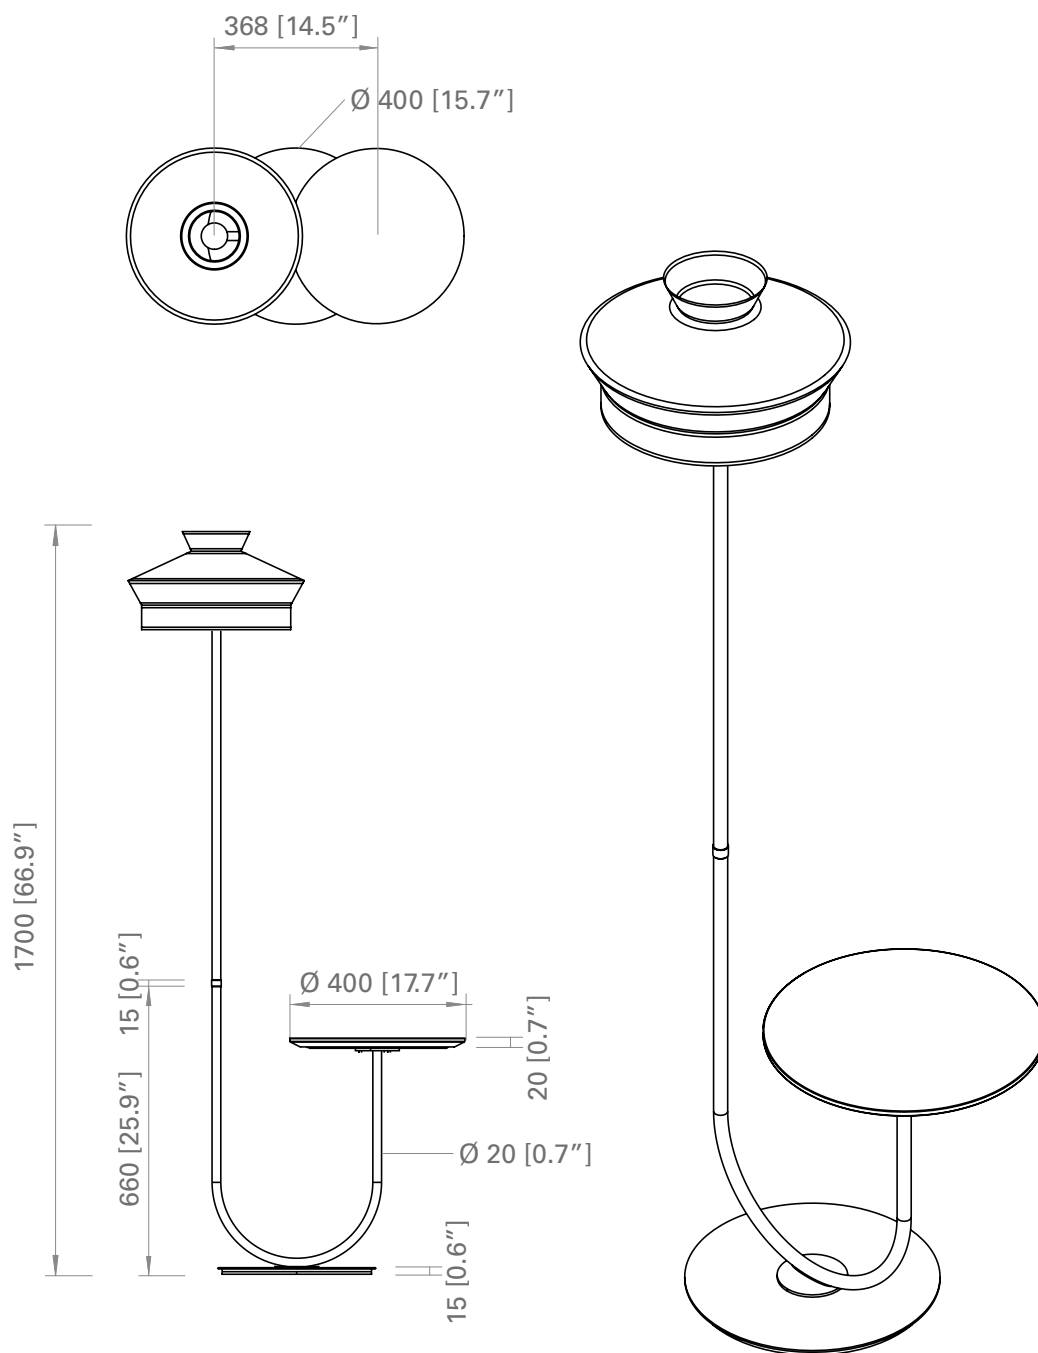

1 X E27 LED
LED bulb

USA / LIGHT SOURCE

E26 LED

You can use LED light bulbs of the highest available wattage

1 X E26 LED bulb

Copyright and/or design rights subsist in this drawing. No part of this drawing may be reproduced in any material form (including photocopying or storing in any medium electronic means, whether or not intentionally and whether or not as part or a larger publication) without the express permission of the copyright owner, Contardi Lighting S.r.l.. Further and without prejudice to the above, this drawing and all information relating thereto is confidential, and shall not be communicated to a third party without the consent of Contardi lighting srl. Contardi lighting srl asserts all rights to be identified as the author of the work and otherwise.