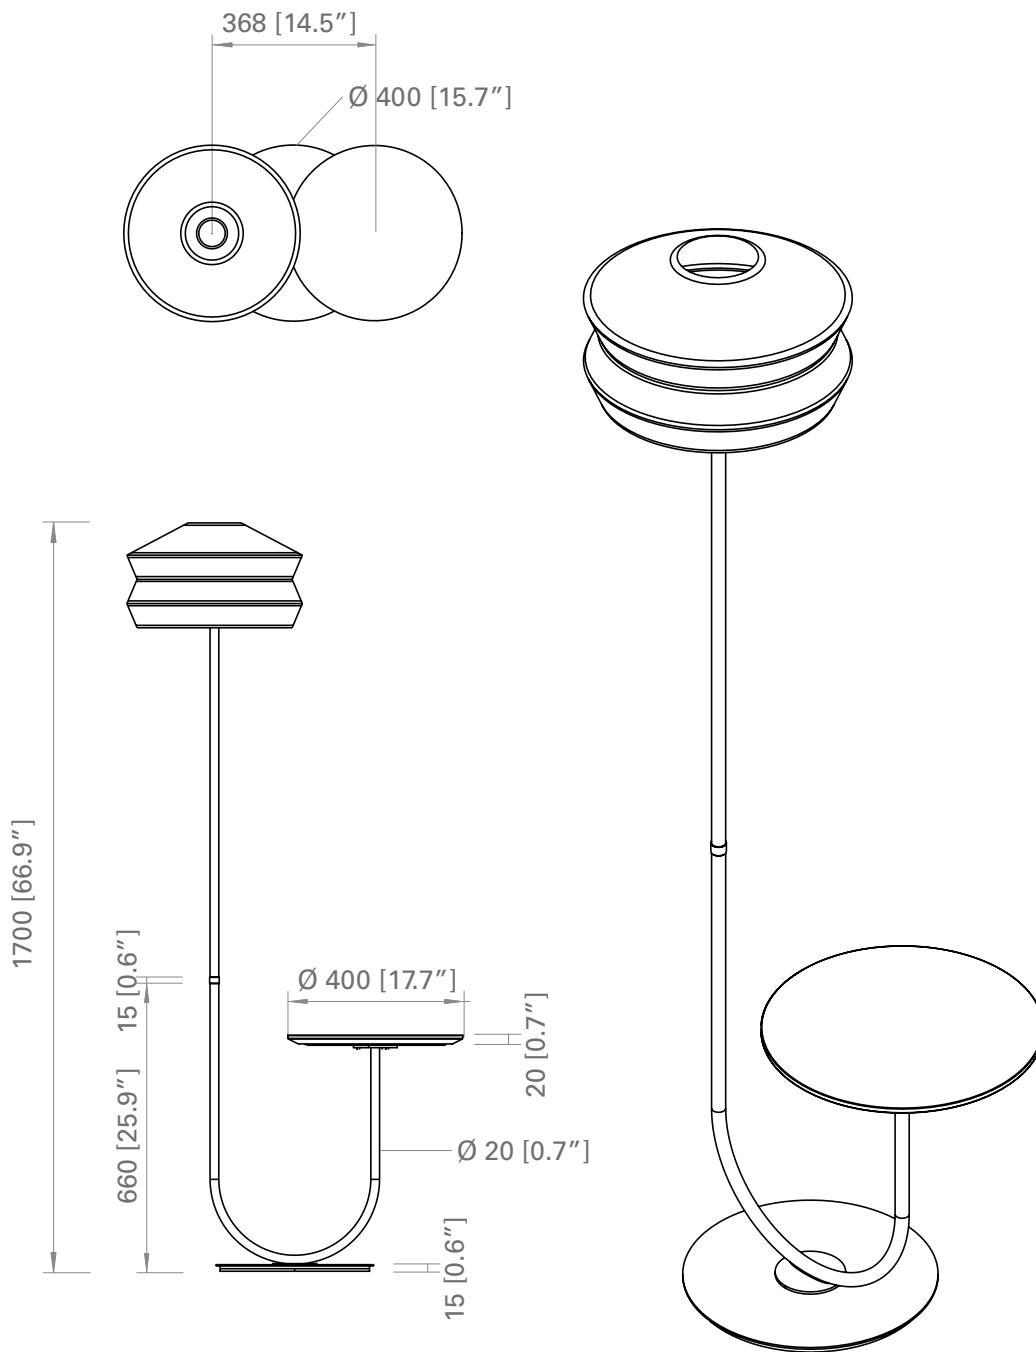

1 X E27 LED
LED bulb

USA / LIGHT SOURCE

E26 LED

You can use LED light bulbs of the highest available wattage

1 X E26 LED bulb

Copyright and/or design rights subsist in this drawing. No part of this drawing may be reproduced in any material form (including photocopying or storing in any medium electronic means, whether or not intentionally and whether or not as part or a larger publication) without the express permission of the copyright owner, Contardi Lighting S.r.l.. Further and without prejudice to the above, this drawing and all information relating thereto is confidential, and shall not be communicated to a third party without the consent of Contardi lighting srl. Contardi lighting srl asserts all rights to be identified as the author of the work and otherwise.