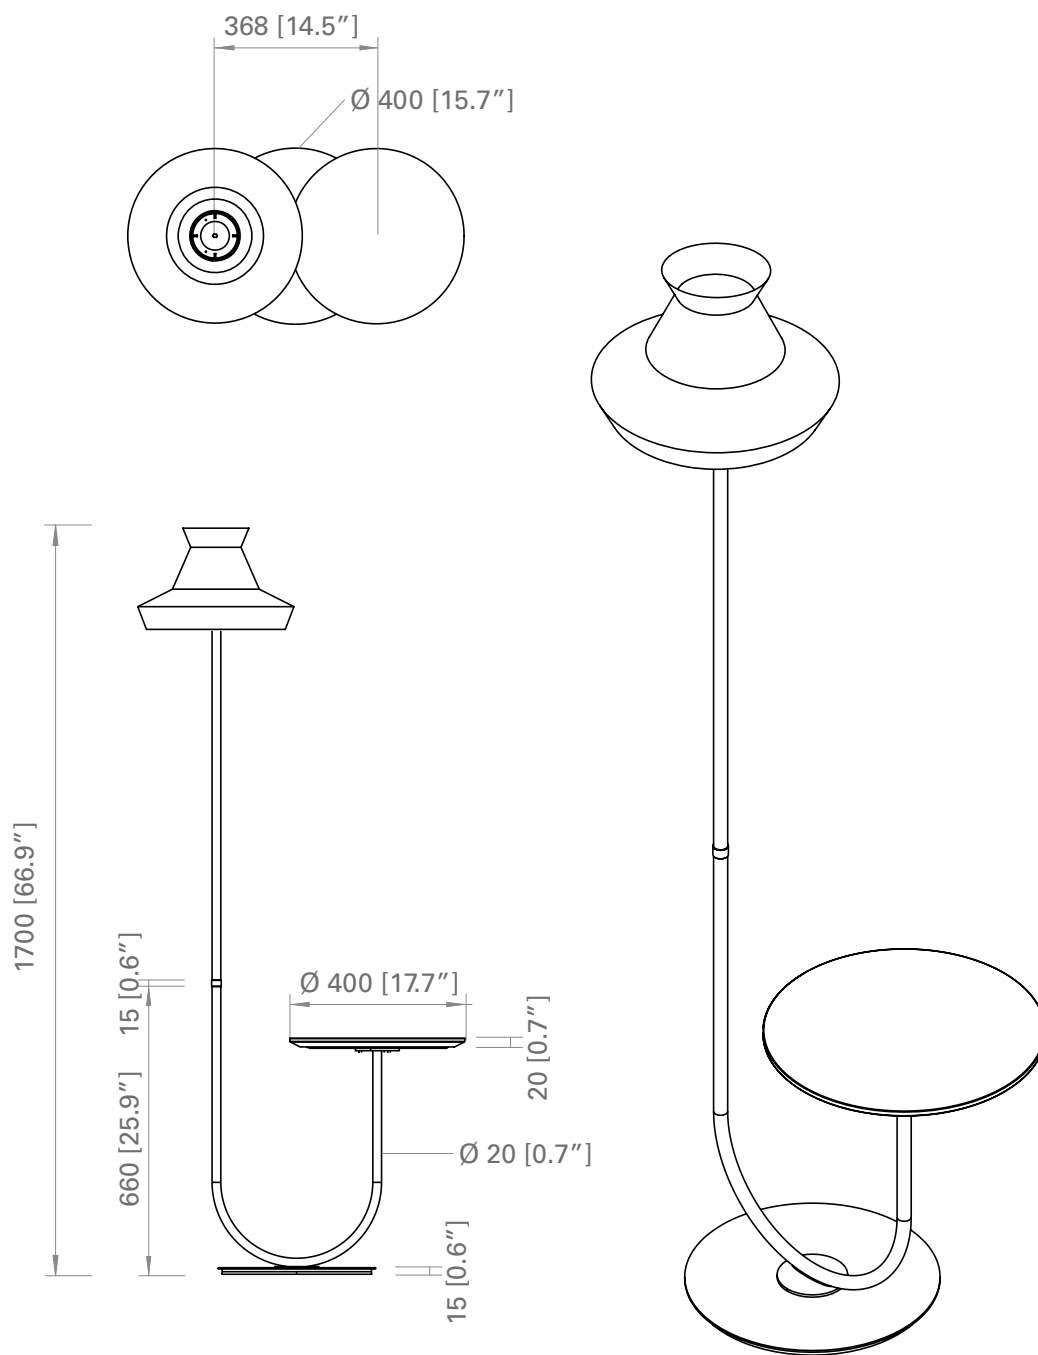

1 X E27 LED
LED bulb

USA / LIGHT SOURCE

E26 LED

You can use LED light bulbs of the highest available wattage

1 X E26 LED bulb

Copyright and/or design rights subsist in this drawing. No part of this drawing may be reproduced in any material form (including photocopying or storing in any medium electronic means, whether or not intentionally and whether or not as part or a larger publication) without the express permission of the copyright owner, Contardi Lighting S.r.l.. Further and without prejudice to the above, this drawing and all information relating thereto is confidential, and shall not be communicated to a third party without the consent of Contardi lighting srl. Contardi lighting srl asserts all rights to be identified as the author of the work and otherwise.