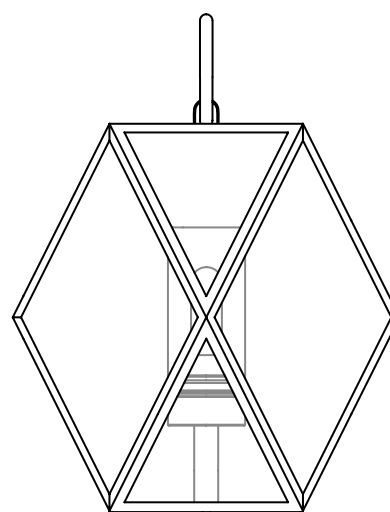

PRODOTTO / PRODUCT

PESO / WEIGHT
6 kg / 13.2 lbs

BOX 1

L: 52 cm / 20.4"
W: 52 cm / 20.4"
H: 55 cm / 21.6"

PESO / WEIGHT
7 kg / 15.4 lbs