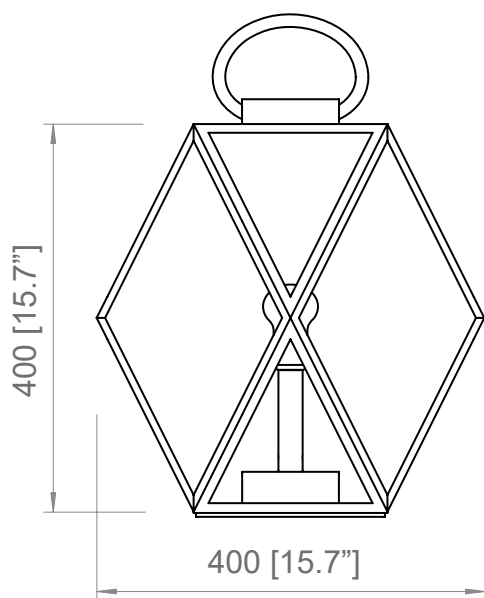

L: 200 cm  
*L: 78,7"*

**FRONTE LUMINOSA / LIGHT SOURCE**

Versione CABLATA  
*WIRED version*

E27 T8 Tubular LED  
 Utilizzabili lampadine LED fino  
 alla massima potenza disponibile  
 sul mercato

*You can use LED light bulbs of  
 the highest available wattage*

BOX 1

L: 52 cm / 20.4"  
W: 52 cm / 20.4"  
H: 55 cm / 21.6"

PESO / WEIGHT  
7 kg / 15.4 lbs

PRODOTTO / PRODUCT

PESO / WEIGHT  
11 kg / 24.2 lbs

BOX 1

L: 64 cm / 25.2"  
W: 64 cm / 25.2"  
H: 73 cm / 28.7"

PESO / WEIGHT  
12,5 kg / 27.5 lbs

PRODOTTO / PRODUCT

PESO / WEIGHT  
1 kg / 2.2 lbs

BOX 1

L: 32 cm / 12.6"  
W: 32 cm / 12.6"  
H: 33 cm / 13"

PESO / WEIGHT  
2,5 kg / 5.5 lbs

PRODOTTO / PRODUCT

PESO / WEIGHT  
6 kg / 13.2 lbs

BOX 1

L: 52 cm / 20.4"  
W: 52 cm / 20.4"  
H: 55 cm / 21.6"

PESO / WEIGHT  
7 kg / 15.4 lbs

Copyright and/or design rights subsist in this drawing. No part of this drawing may be reproduced in any material form (including photocopying or storing in any medium electronic means, whether or not intentionally and whether or not as part or a larger publication) without the express permission of the copyright owner, Contardi Lighting S.r.l.. Further and without prejudice to the above, this drawing and all information relating thereto is confidential, and shall not be communicated to a third party without the consent of Contardi lighting srl. Contardi lighting srl asserts all rights to be identified as the author of the work and otherwise.