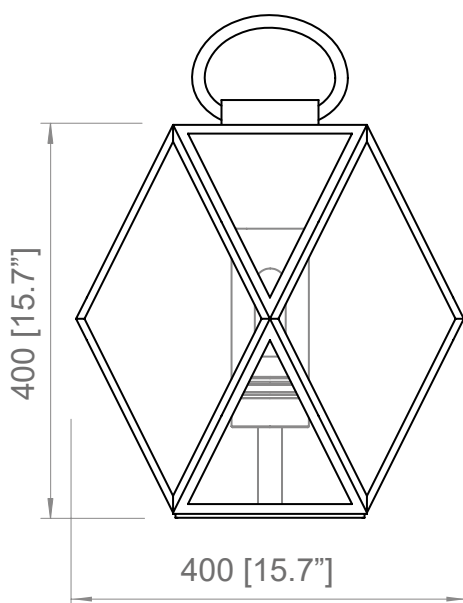

PRODOTTO / PRODUCT

PESO / WEIGHT
6 kg / 13.2 lbs

BOX 1

L: 52 cm / 20.4"
W: 52 cm / 20.4"
H: 55 cm / 21.6"

PESO / WEIGHT
7 kg / 15.4 lbs