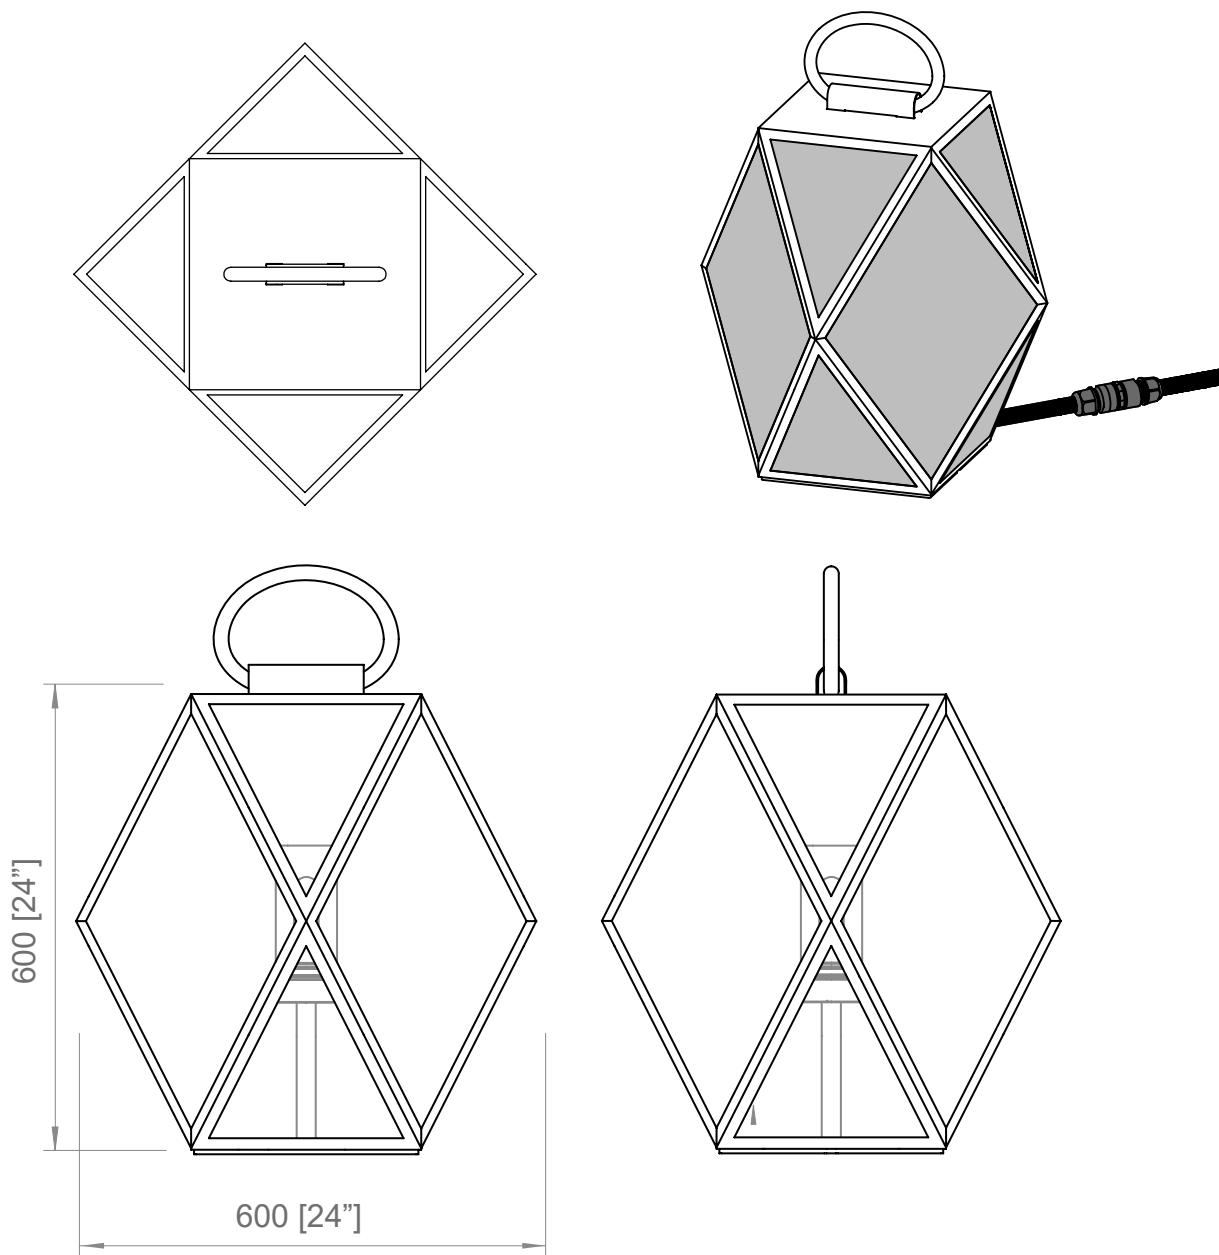

L: 200 cm  
*L: 78,7"*

**FRONTE LUMINOSA / LIGHT SOURCE**

Versione CABLATA  
*WIRED version*

E27 T8 Tubular LED  
 Utilizzabili lampadine LED fino  
 alla massima potenza disponibile  
 sul mercato

*You can use LED light bulbs of  
 the highest available wattage*

**USA / LIGHT SOURCE**

WIRED version

E26 T8 Tubular LED  
 You can use LED light bulbs of  
 the highest available wattage

H max. 14,5 cm / 5,7"

1 X E26 T8  
 Tubular LED bulb  
 IP65

BATTERY version

Custom LED  
 IP65

BOX 1

L: 52 cm / 20.4"  
W: 52 cm / 20.4"  
H: 55 cm / 21.6"

PESO / WEIGHT  
7 kg / 15.4 lbs

PRODOTTO / PRODUCT

PESO / WEIGHT  
11 kg / 24.2 lbs

BOX 1

L: 64 cm / 25.2"  
W: 64 cm / 25.2"  
H: 73 cm / 28.7"

PESO / WEIGHT  
12,5 kg / 27.5 lbs

L: 52 cm / 20.4"  
W: 52 cm / 20.4"  
H: 55 cm / 21.6"

PESO / WEIGHT  
7 kg / 15.4 lbs

Copyright and/or design rights subsist in this drawing. No part of this drawing may be reproduced in any material form (including photocopying or storing in any medium electronic means, whether or not intentionally and whether or not as part or a larger publication) without the express permission of the copyright owner, Contardi Lighting S.r.l.. Further and without prejudice to the above, this drawing and all information relating thereto is confidential, and shall not be communicated to a third party without the consent of Contardi lighting srl. Contardi lighting srl asserts all rights to be identified as the author of the work and otherwise.