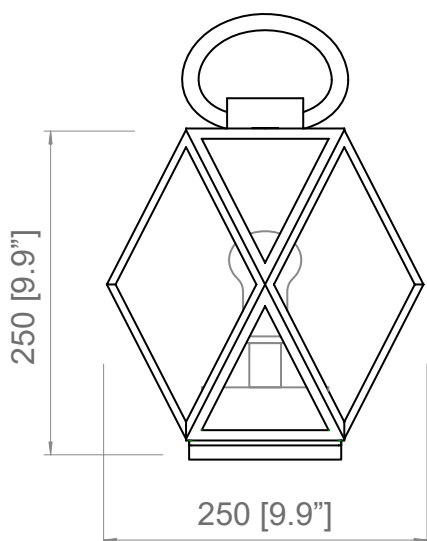

L: 200 cm  
*L: 78,7"*

**FRONTE LUMINOSA / LIGHT SOURCE**

Versione CABLATA  
*WIRED version*

E27 T8 Tubular LED  
 Utilizzabili lampadine LED fino  
 alla massima potenza disponibile  
 sul mercato

*You can use LED light bulbs of  
 the highest available wattage*

BOX 1

L: 52 cm / 20.4"  
W: 52 cm / 20.4"  
H: 55 cm / 21.6"

PESO / WEIGHT  
7 kg / 15.4 lbs

PRODOTTO / PRODUCT

PESO / WEIGHT  
11 kg / 24.2 lbs

BOX 1

L: 64 cm / 25.2"  
W: 64 cm / 25.2"  
H: 73 cm / 28.7"

PESO / WEIGHT  
12,5 kg / 27.5 lbs

PRODOTTO / PRODUCT

PESO / WEIGHT  
1 kg / 2.2 lbs

BOX 1

L: 32 cm / 12.6"  
W: 32 cm / 12.6"  
H: 33 cm / 13"

PESO / WEIGHT  
2,5 kg / 5.5 lbs

PRODOTTO / PRODUCT

PESO / WEIGHT  
6 kg / 13.2 lbs

BOX 1

L: 52 cm / 20.4"  
W: 52 cm / 20.4"  
H: 55 cm / 21.6"

PESO / WEIGHT  
7 kg / 15.4 lbs

Copyright and/or design rights subsist in this drawing. No part of this drawing may be reproduced in any material form (including photocopying or storing in any medium electronic means, whether or not intentionally and whether or not as part or a larger publication) without the express permission of the copyright owner, Contardi Lighting S.r.l.. Further and without prejudice to the above, this drawing and all information relating thereto is confidential, and shall not be communicated to a third party without the consent of Contardi lighting srl. Contardi lighting srl asserts all rights to be identified as the author of the work and otherwise.