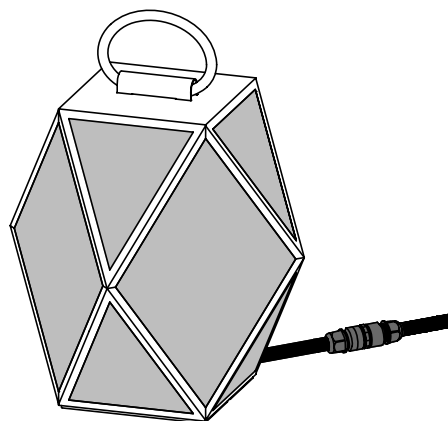

PRODOTTO / PRODUCT

PESO / WEIGHT
6 kg / 13.2 lbs

BOX 1

L: 52 cm / 20.4"
W: 52 cm / 20.4"
H: 55 cm / 21.6"

PESO / WEIGHT
7 kg / 15.4 lbs