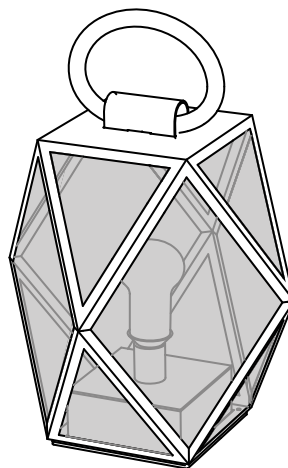

La finitura bronzo di Muse Lantern è stata trattata per resistere agli spazi esterni e agli agenti atmosferici, la maniglia presente è in cuoio intrecciato marrone testa di moro. Il diffusore in materiale plastico rimane nella finitura ambra trasparente. Muse Lantern Outdoor Battery è disponibile nelle dimensioni small e medium.

BOX 1

L: 52 cm / 20.4"  
W: 52 cm / 20.4"  
H: 55 cm / 21.6"

PESO / WEIGHT  
7 kg / 15.4 lbs

PRODOTTO / PRODUCT

PESO / WEIGHT  
11 kg / 24.2 lbs

BOX 1

L: 64 cm / 25.2"  
W: 64 cm / 25.2"  
H: 73 cm / 28.7"

PESO / WEIGHT  
12,5 kg / 27.5 lbs

PRODOTTO / PRODUCT

PESO / WEIGHT  
1 kg / 2.2 lbs

BOX 1

L: 32 cm / 12.6"  
W: 32 cm / 12.6"  
H: 33 cm / 13"

PESO / WEIGHT  
2,5 kg / 5.5 lbs

PRODOTTO / PRODUCT

PESO / WEIGHT  
6 kg / 13.2 lbs

BOX 1

L: 52 cm / 20.4"  
W: 52 cm / 20.4"  
H: 55 cm / 21.6"

PESO / WEIGHT  
7 kg / 15.4 lbs

Copyright and/or design rights subsist in this drawing. No part of this drawing may be reproduced in any material form (including photocopying or storing in any medium electronic means, whether or not intentionally and whether or not as part or a larger publication) without the express permission of the copyright owner, Contardi Lighting S.r.l.. Further and without prejudice to the above, this drawing and all information relating thereto is confidential, and shall not be communicated to a third party without the consent of Contardi lighting srl. Contardi lighting srl asserts all rights to be identified as the author of the work and otherwise.