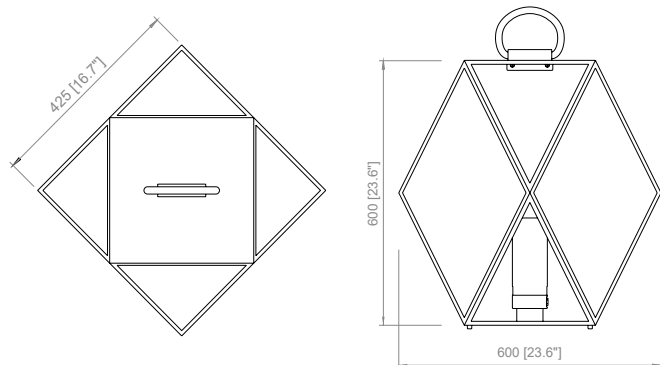

-  Amber
Ambra

Packaging | Imballi

MEDIUM	525x525xh.560mm [20.6"x20.6"xh.22"]
	7 kg [15.4 lbs]

MUSE WIRED LARGE

LIGHT EFFECT | EFFETTO LUMINOSO

LIGHT SOURCE | FONTE LUMINOSA

220-240V | 1x10 W E27
LED Light bulb | Lampadina LED | IP65