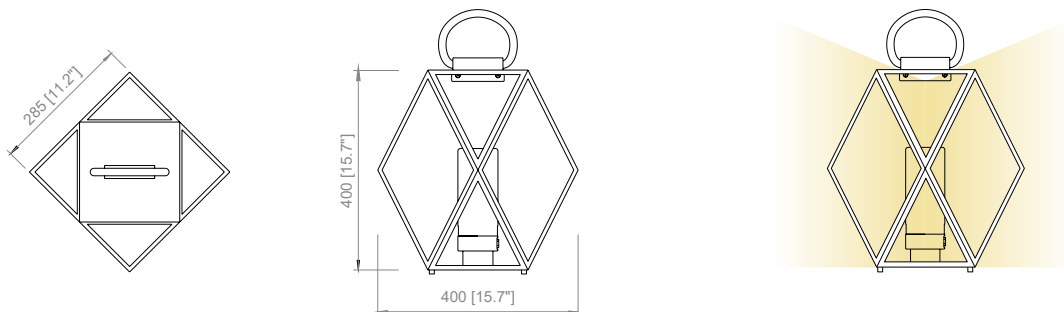

-  Amber
Ambra

Packaging | Imballi

LARGE	650x650xh.750mm [25.6"x25.6"xh.29.5"]
	12,5 kg [27.5 lbs]

LIGHT EFFECT | EFFETTO LUMINOSO

LIGHT SOURCE | FONTE LUMINOSA

220-240V | 1x10 W E27
LED Light bulb | Lampadina LED | IP65