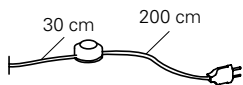

CAVO / CABLE

Tessuto nero
Black fabric