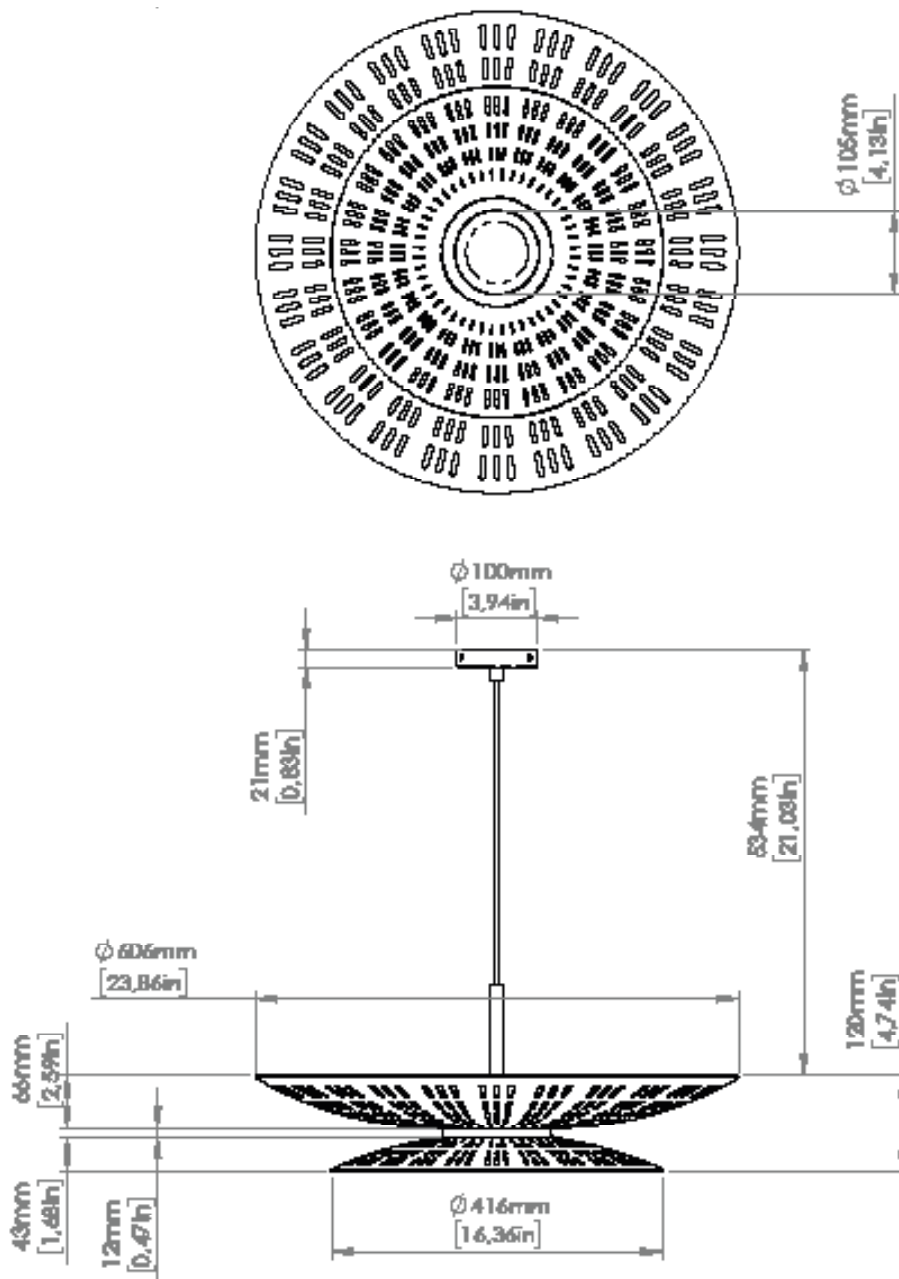

*Upper:*

1 x 7.5W

Strip LED

Light emission: 650 Lm

2.700 K; CRI: >90

IP20

**SO SMALL**

**DOUBLE EMISSION**

Strip LED

Light emission: 450 Lm

2.700 K; CRI: >90

IP20

Phase cut/Triac dimming

Compatibility with 1-10V dimming system  
available on demand

PRODOTTO / PRODUCT IMBALLI / PACKAGING

**Peso-Weight**  
10 kg / 22 lbs

**Box 1**

L: 1000 mm / 39.4"

P-W: 1000 mm / 39.4"

H: 360 mm / 14.2"

Peso-Weight: 11.5 kg / 25.3 lbs

PRODOTTO / PRODUCT IMBALLI / PACKAGING

<b>Peso-Weight</b>	<b>Box 1</b>
9 kg / 22 lbs	L: 750 mm / 29.5"
	P-W: 750 mm / 29.5"
	H: 360 mm / 14.2"
	Peso-Weight: 10 kg / 22 lbs