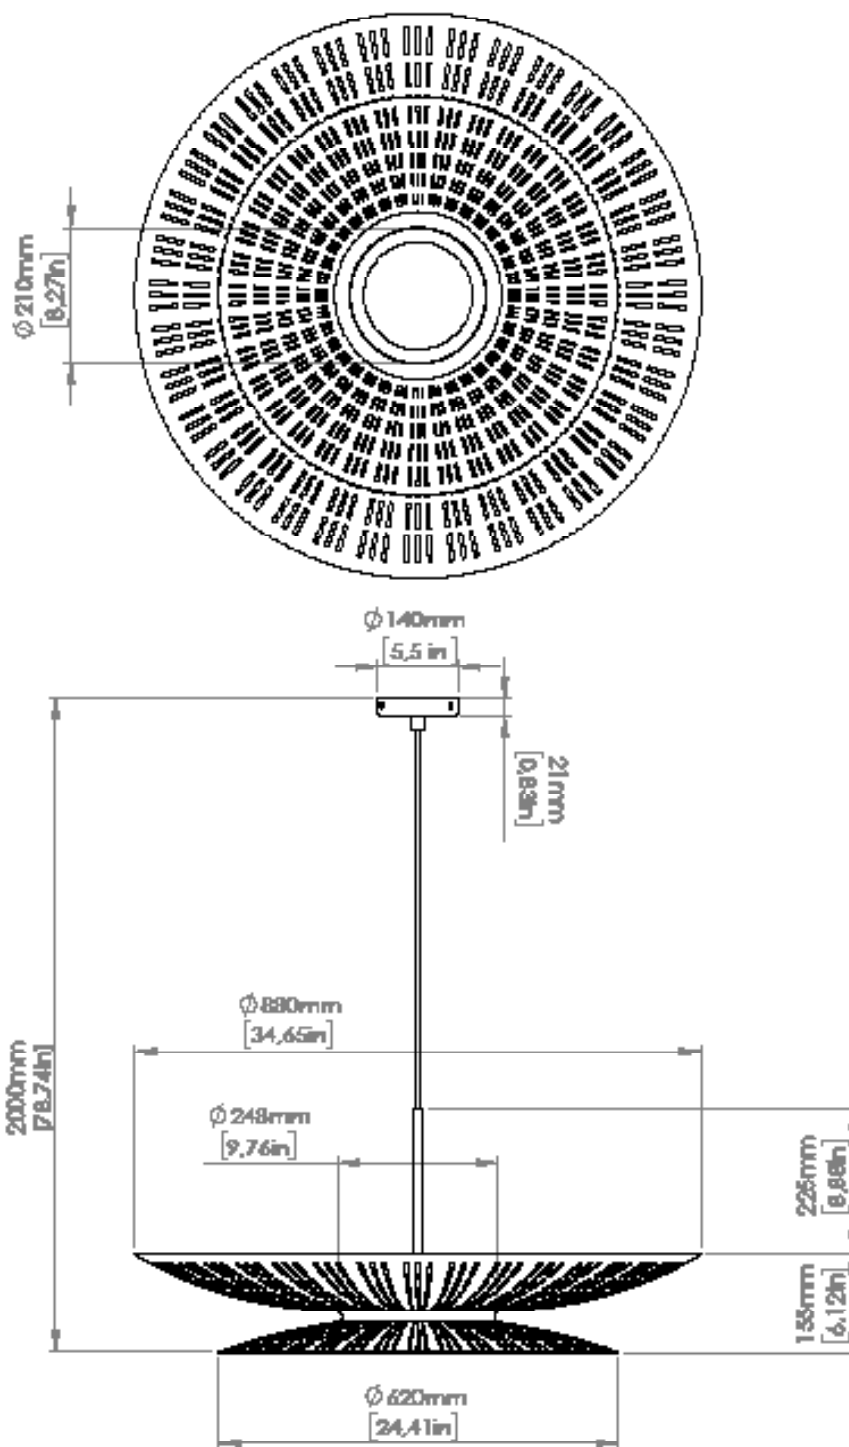

*Upper:*

1 x 7.5W

Strip LED

Light emission: 650 Lm

2.700 K; CRI: >90

IP20

**SO SMALL**

**DOUBLE EMISSION**

Strip LED

Light emission: 450 Lm

2.700 K; CRI: >90

IP20

Phase cut/Triac dimming

Compatibility with 1-10V dimming system  
available on demand

PRODOTTO / PRODUCT IMBALLI / PACKAGING

**Peso-Weight**  
10 kg / 22 lbs

**Box 1**

L: 1000 mm / 39.4"

P-W: 1000 mm / 39.4"

H: 360 mm / 14.2"

Peso-Weight: 11.5 kg / 25.3 lbs

PRODOTTO / PRODUCT IMBALLI / PACKAGING

<b>Peso-Weight</b>	<b>Box 1</b>
9 kg / 22 lbs	L: 750 mm / 29.5"
	P-W: 750 mm / 29.5"
	H: 360 mm / 14.2"
	Peso-Weight: 10 kg / 22 lbs