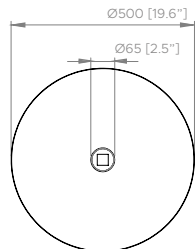

LIGHT EFFECT | EFFETTO LUMINOSO

LIGHT SOURCE | FONTE LUMINOSA

220-240V · 110V | 1x20 W Strip LED
2.300 Lm | 2.700 K | CRI >90

DIMMING | DIMMERAZIONE

Dimmer on board | Dimmer a bordo

CABLE | CAVO

Dark brown fabric | Tessuto marrone testa di moro
L.2000mm [78.7"]

FINISHES | FINITURE

METAL FRAME | STRUTTURA METALLICA

- Champagne
  Champagne
- Brushed bronze-nickel
  Bronzo-nickel spazzolato

COTTON SHADE | PARALUME IN COTONE

- White
  Bianco

GLASS DIFFUSER | DIFFUSORE IN VETRO

- Clear
  Trasparente

	Packaging | Imballi Box 1	Box 2
MEDIUM	560x560x170mm [22"x22"xh.6.6"]	280x280xh.720mm [11"x11"xh.28.3"]
	2 kg [4.4 lbs]	4 kg [8.8 lbs]