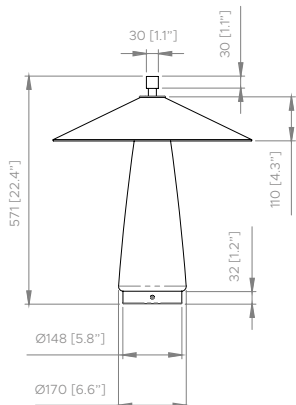

LIGHT EFFECT | EFFETTO LUMINOSO

LIGHT SOURCE | FONTE LUMINOSA

220-240V · 110V | 1x20 W Strip LED
2.300 Lm | 2.700 K | CRI >90

DIMMING | DIMMERAZIONE

Dimmer on board | Dimmer a bordo

CABLE | CAVO

Dark brown fabric | Tessuto marrone testa di moro
L.2000mm [78.7"]

FINISHES | FINITURE

METAL FRAME | STRUTTURA METALLICA

- Champagne
  Champagne
- Brushed bronze-nickel
  Bronzo-nickel spazzolato

COTTON SHADE | PARALUME IN COTONE

- White
  Bianco

GLASS DIFFUSER | DIFFUSORE IN VETRO

- Clear
  Trasparente

	Packaging | Imballi Box 1	Box 2
MEDIUM	560x560x170mm [22"x22"xh.6.6"]	280x280xh.720mm [11"x11"xh.28.3"]
	2 kg [4.4 lbs]	4 kg [8.8 lbs]