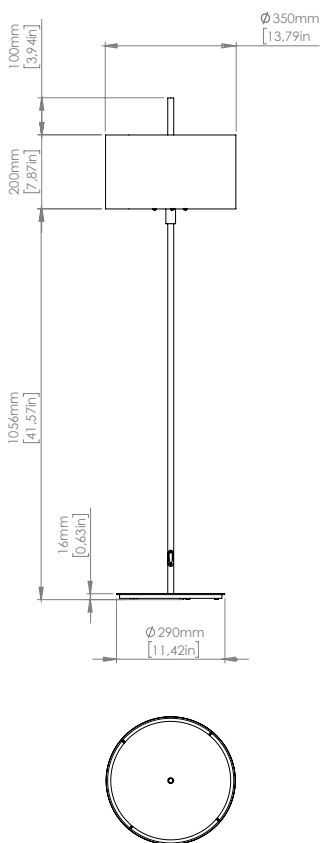

LAGOON MEDIUM

LIGHT EFFECT | EFFETTO LUMINOSO

LIGHT SOURCE | FONTE LUMINOSA

220-240V | 1x9 W E27 T8
Tubular LED bulb | lampadina tubular LED | IP65

LIGHT SOURCE | FONTE LUMINOSA

110V 1x9 W E26 T8
Tubular LED bulb | lampadina tubular LED | IP65

DIMMING | DIMMERAZIONE

Compatible with dimmable LED bulbs
Compatibile con lampadine LED dimmerabili

CABLE | CAVO

Black cable | Cavo nero
L.2000mm [78.7"]

Supplied with IP68 connector for outdoor use
Cavo nero fornito con connettore IP68 per esterni

FINISHES | FINITURE

METAL FRAME | STRUTTURA METALLICA

Black
Nero

PLISSÉ COTTON SHADE | PARALUME IN COTONE PLISSETTATO

Dune
Dune

Packaging | Imballi	Box 1	Box 2	Box 3
MEDIUM	460x460xh.370mm [18.1"x18.1"xh.14.5"] 4 kg [8.8 lbs]	1420x290xh.190mm [55.9"x11.4"xh.7.4"] 3 kg [6.6 lbs]	455x455xh.190mm [17.9"x17.9"xh.7.4"] 6 kg [13.2 lbs]