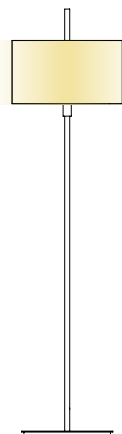

LIGHT EFFECT | EFFETTO LUMINOSO

LIGHT SOURCE | FONTE LUMINOSA

220-240V | 1x9 W E27 T8
Tubular LED bulb | lampadina tubular LED | IP65

LIGHT SOURCE | FONTE LUMINOSA

110V 1x9 W E26 T8
Tubular LED bulb | lampadina tubular LED | IP65

DIMMING | DIMMERAZIONE

Compatible with dimmable LED bulbs
Compatibile con lampadine LED dimmerabili

CABLE | CAVO

Black cable | Cavo nero
L.2000mm [78.7"]

Supplied with IP68 connector for outdoor use
Cavo nero fornito con connettore IP68 per esterni

FINISHES | FINITURE

METAL FRAME | STRUTTURA METALLICA

Black
Nero

PLISSÉ COTTON SHADE | PARALUME IN COTONE PLISSETTATO

Dune
Dune

Packaging | Imballi	Box 1	Box 2	Box 3
MEDIUM	460x460xh.370mm [18.1"x18.1"xh.14.5"] 4 kg [8.8 lbs]	1420x290xh.190mm [55.9"x11.4"xh.7.4"] 3 kg [6.6 lbs]	455x455xh.190mm [17.9"x17.9"xh.7.4"] 6 kg [13.2 lbs]