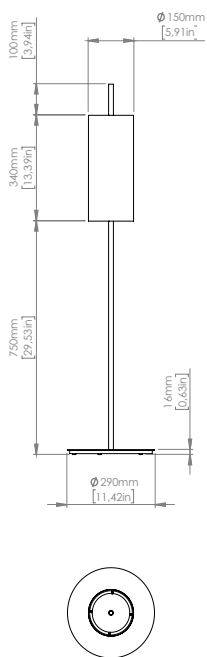

LAGOON SMALL

LIGHT EFFECT | EFFETTO LUMINOSO

LIGHT SOURCE | FONTE LUMINOSA

220-240V | 1x9 W E27 T8
Tubular LED bulb | lampadina tubular LED | IP65

LIGHT SOURCE | FONTE LUMINOSA

110V 1x9 W E26 T8
Tubular LED bulb | lampadina tubular LED | IP65

DIMMING | DIMMERAZIONE

Compatible with dimmable LED bulbs
Compatibile con lampadine LED dimmerabili

CABLE | CAVO

Black cable | Cavo nero
L.2000mm [78.7"]
Supplied with IP68 connector for outdoor use
Cavo nero fornito con connettore IP68 per esterni

FINISHES | FINITURE

METAL FRAME | STRUTTURA METALLICA

Black
Nero

PLISSÉ COTTON SHADE | PARALUME IN COTONE PLETTATO

Midnight black
Nero Mezzanotte

Packaging | Imballi	Box 1	Box 2	Box 3
SMALL	260x260xh.540mm [10.2"x10.2"xh.21.2"]	1420x290xh.190mm [55.9"x11.4"xh.7.4"]	455x455xh.190mm [17.9"x17.9"xh.7.4"]
	3 kg [6.6 lbs]	3 kg [6.6 lbs]	6 kg [13.2 lbs]