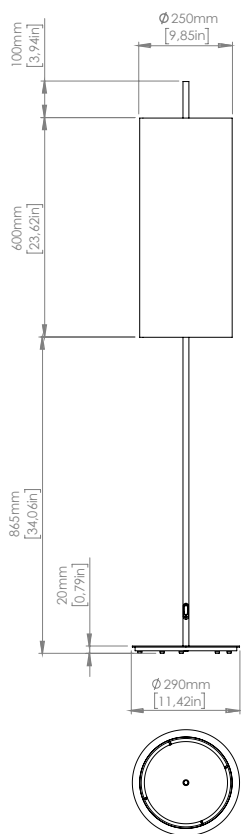

LAGOON LARGE

LIGHT EFFECT | EFFETTO LUMINOSO

LIGHT SOURCE | FONTE LUMINOSA

220-240V | 1x9 W E27 T8
Tubular LED bulb | lampadina tubular LED | IP65

LIGHT SOURCE | FONTE LUMINOSA

110V 1x9 W E26 T8
Tubular LED bulb | lampadina tubular LED | IP65

DIMMING | DIMMERAZIONE

Compatible with dimmable LED bulbs
Compatibile con lampadine LED dimmerabili

CABLE | CAVO

Black cable | Cavo nero
L.2000mm [78.7"]
Supplied with IP68 connector for outdoor use
Cavo nero fornito con connettore IP68 per esterni

FINISHES | FINITURE

METAL FRAME | STRUTTURA METALLICA

Black
Nero

PLISSÉ COTTON SHADE | PARALUME IN COTONE PLISSETTATO

Summertime
Summertime

Packaging | Imballi	Box 1	Box 2	Box 3
LARGE	310x310xh.840mm [12.2"x12.2"xh.33"]	1420x290xh.190mm [55.9"x11.4"xh.7.4"]	455x455xh.190mm [17.9"x17.9"xh.7.4"]
	4,5 kg [9.9 lbs]	3 kg [6.6 lbs]	6 kg [13.2 lbs]