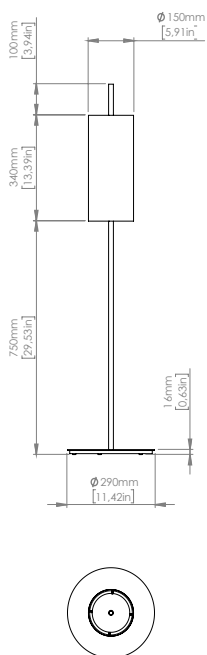

LAGOON SMALL

LIGHT EFFECT / EFFETTO LUMINOSO

LIGHT SOURCE | FONTE LUMINOSA

220-240V | 1x9 W E27 T8
Tubular LED bulb | lampadina tubular LED | IP65

LIGHT SOURCE | FONTE LUMINOSA

110V 1x9 W E26 T8
Tubular LED bulb | lampadina tubular LED | IP65

DIMMING | DIMMERAZIONE

Compatible with dimmable LED bulbs
Compatibile con lampadine LED dimmerabili

CABLE | CAVO

Black cable | Cavo nero
L.2000mm [78.7"]

FINISHES | FINITURE

METAL FRAME | STRUTTURA METALLICA

Black
Nero

PLISSÉ COTTON SHADE | PARALUME IN COTONE PLISSETTATO

Midnight black
Nero Mezzanotte

Dune
Dune

Summertime
Summertime

Packaging | Imballi	Box 1	Box 2	Box 3
SMALL	260x260xh.540mm [10.2"x10.2"xh.21.2"]	1420x290xh.190mm [55.9"x11.4"xh.7.4"]	455x455xh.190mm [17.9"x17.9"xh.7.4"]
	3 kg [6.6 lbs]	3 kg [6.6 lbs]	6 kg [13.2 lbs]