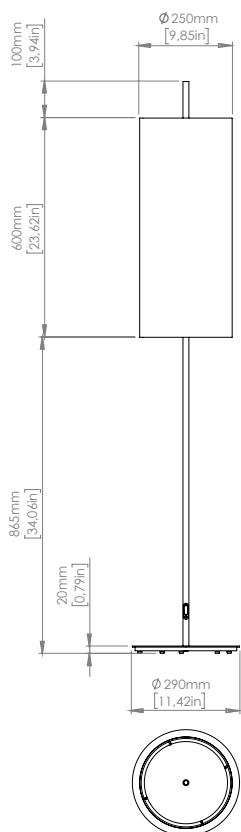

LAGOON LARGE

LIGHT EFFECT / EFFETTO LUMINOSO

LIGHT SOURCE | FONTE LUMINOSA

220-240V | 1x9 W E27 T8
Tubular LED bulb | lampadina tubular LED | IP65

LIGHT SOURCE | FONTE LUMINOSA

110V 1x9 W E26 T8
Tubular LED bulb | lampadina tubular LED | IP65

DIMMING | DIMMERAZIONE

Compatible with dimmable LED bulbs
Compatibile con lampadine LED dimmerabili

CABLE | CAVO

Black cable | Cavo nero
L.2000mm [78.7"]

FINISHES | FINITURE

METAL FRAME | STRUTTURA METALLICA

Black
Nero

PLISSÉ COTTON SHADE | PARALUME IN COTONE PLISSETTATO

Midnight black
Nero Mezzanotte

Dune
Dune

Summertime
Summertime

Packaging | Imballi	Box 1	Box 2	Box 3
LARGE	310x310xh.840mm [12.2"x12.2"xh.33"]	1420x290xh.190mm [55.9"x11.4"xh.7.4"]	455x455xh.190mm [17.9"x17.9"xh.7.4"]
	4,5 kg [9.9 lbs]	3 kg [6.6 lbs]	6 kg [13.2 lbs]