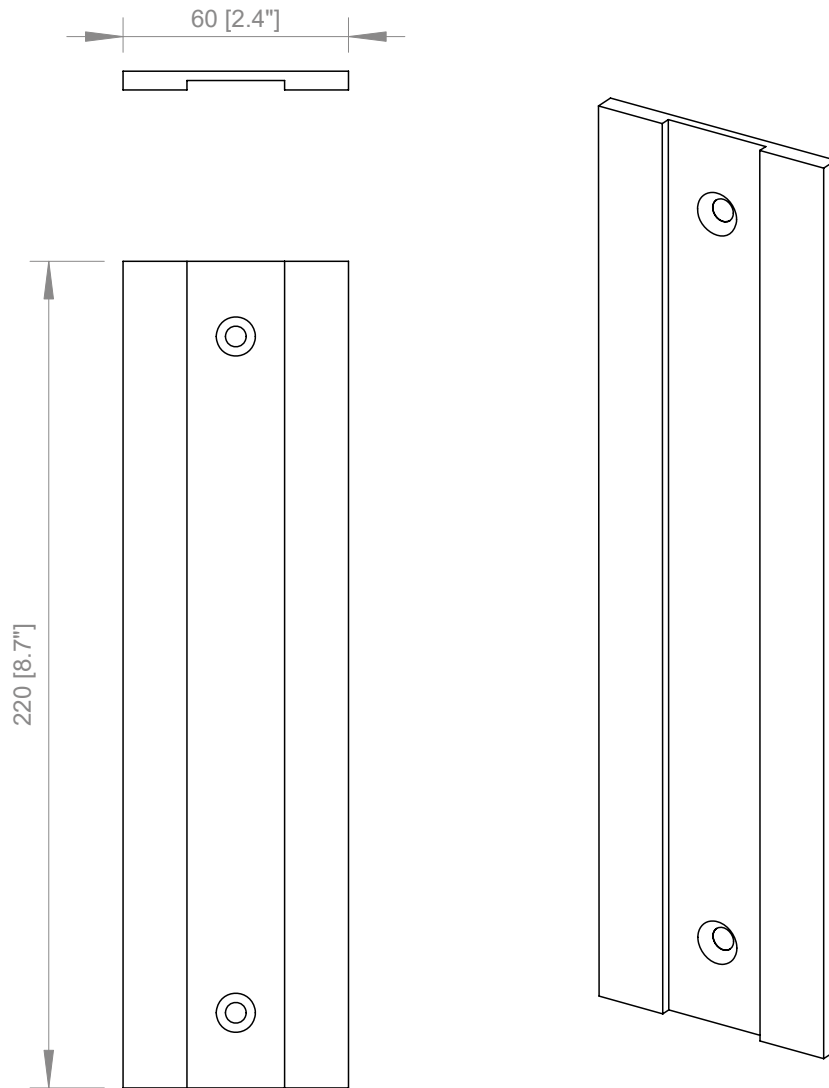

G+T BATTERY / FISSAGGIO A PARETE
METAL PLATE FOR WALL