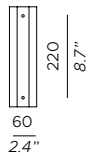

FISSAGGI PER VERSIONE BATTERIA / FIXINGS FOR BATTERY VERSION

Fissaggio a parete
Metal plate for wall