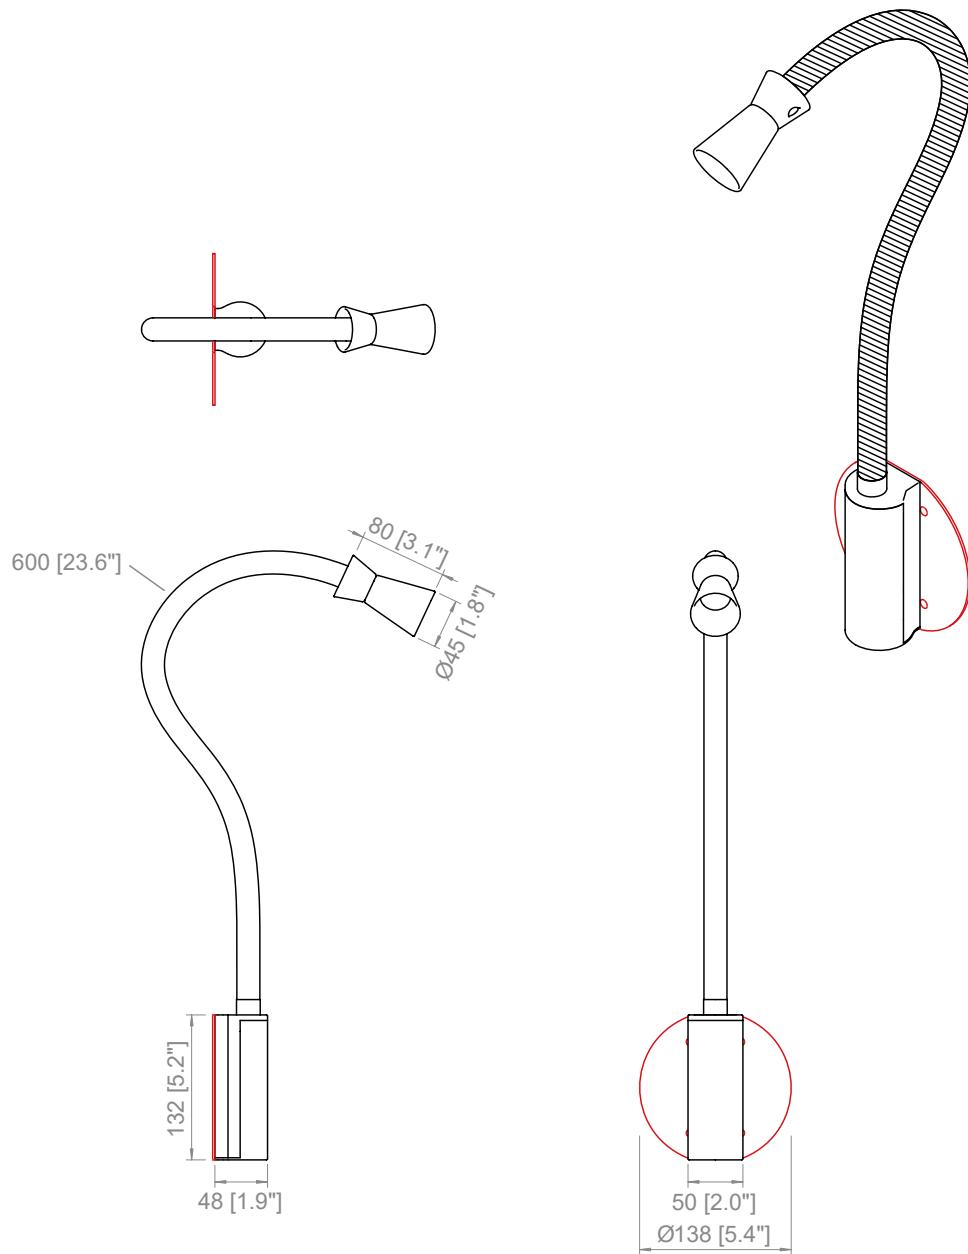

DIMMABLE

AP / BATTERY
 Three intensity levels (100 - 70 - 30%)

SO / READING
 1 X 3W
 Custom LED
 500 Lm nominal
 2700 °K; CRI: >90

DIMMABLE

BOX 1

L: 78 cm / 30.7"
 W: 14 cm / 5.5"
 H: 8 cm / 3.1"

PESO / WEIGHT
 1 kg / 2.2 lbs