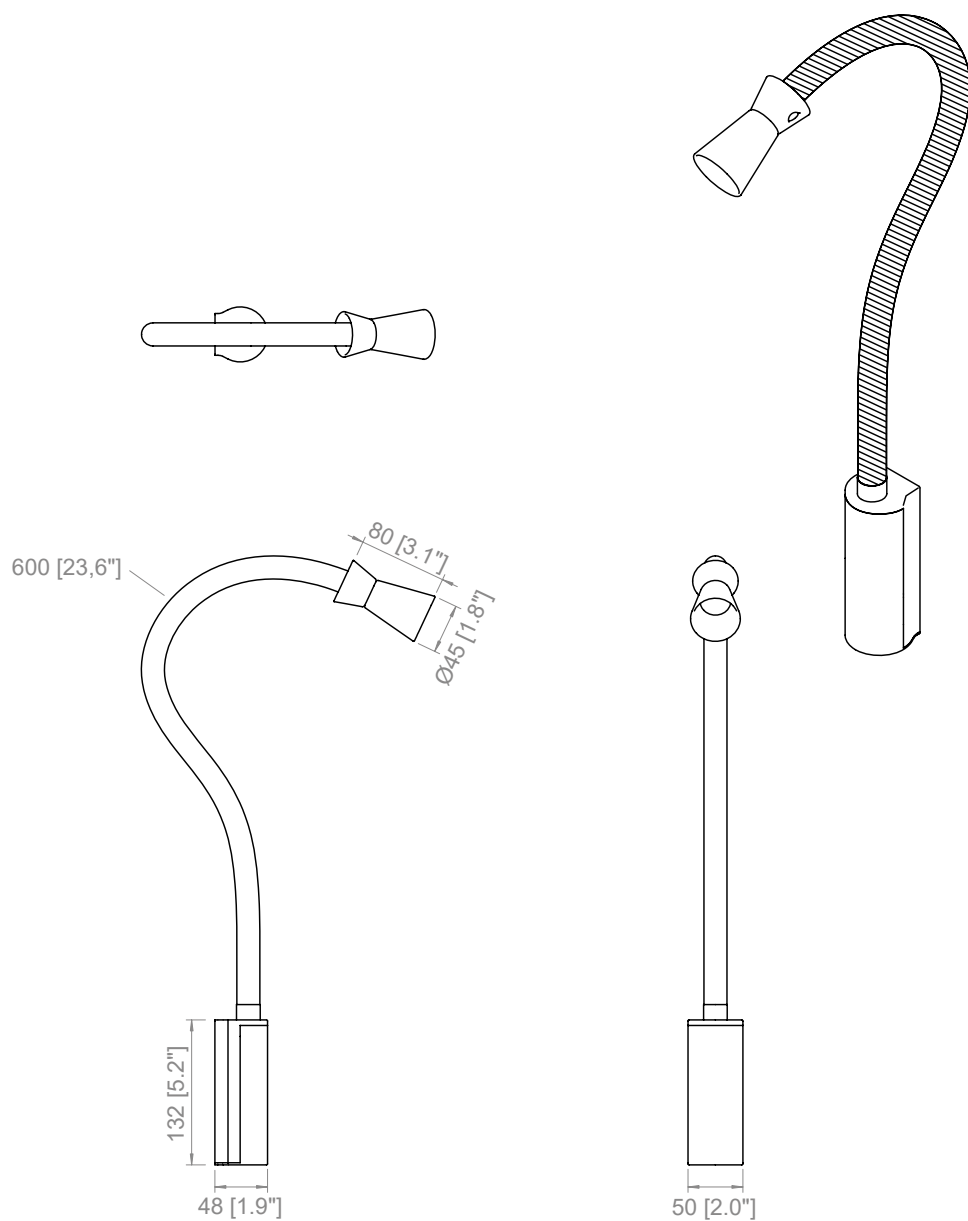

DIMMABLE

AP / BATTERY
 Three intensity levels (100 - 70 - 30%)

SO / READING
 1 X 3W
 Custom LED
 500 Lm nominal
 2700 °K; CRI: >90

DIMMABLE

BOX 1

L: 78 cm / 30.7"
 W: 14 cm / 5.5"
 H: 8 cm / 3.1"

PESO / WEIGHT
 1 kg / 2.2 lbs