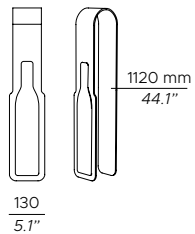

Fissaggio in pelle per sedute e imbottiti
- dettaglio PVD nero
*Leather covered sofa hanging accessory
- PVD black detail*