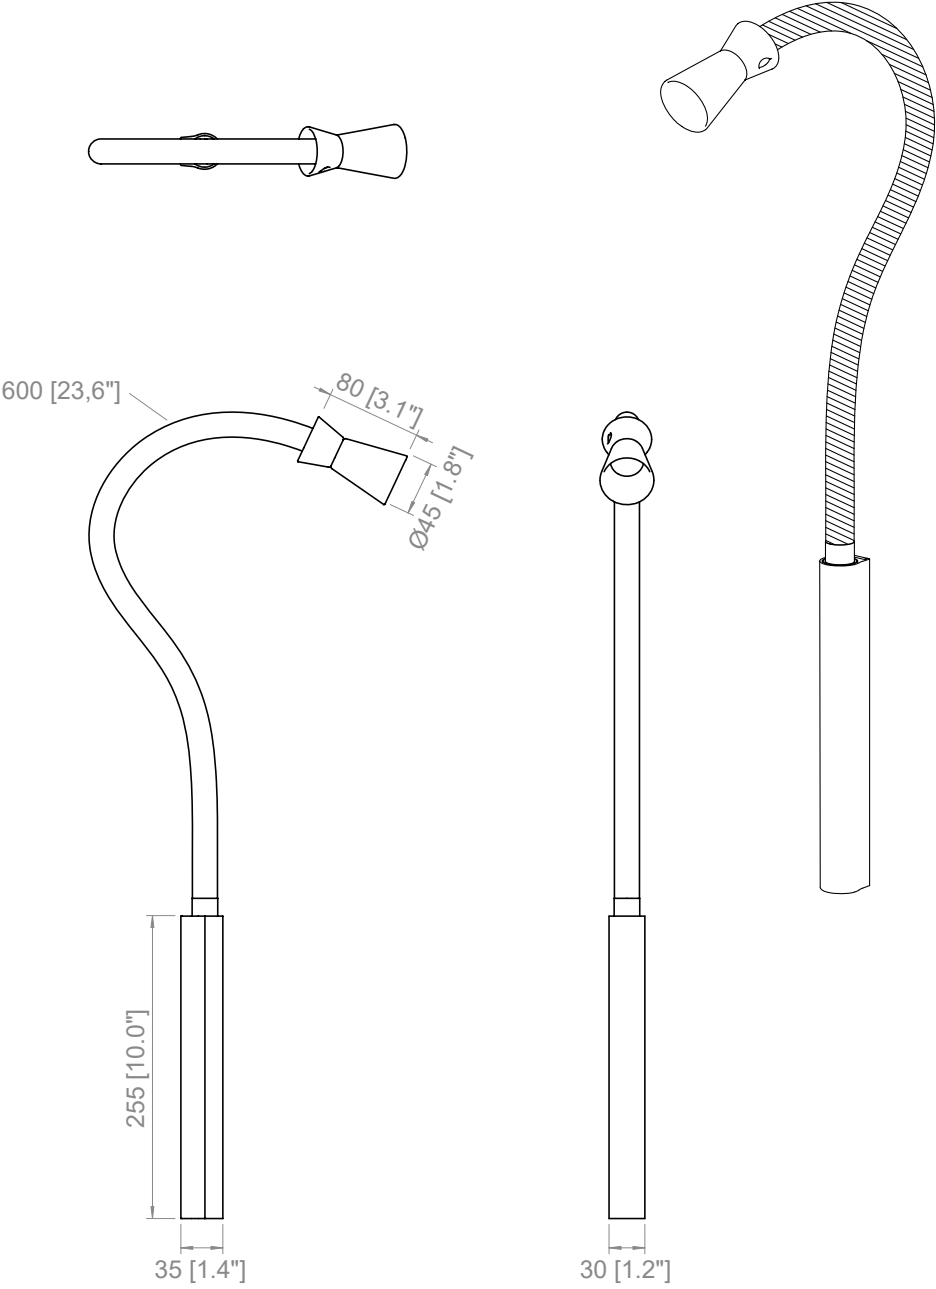

DIMMABLE

AP / BATTERY
 Three intensity levels (100 - 70 - 30%)

SO / READING
 1 X 3W
 Custom LED
 500 Lm nominal
 2700 °K; CRI: >90

DIMMABLE

BOX 1

L: 78 cm / 30.7"
 W: 14 cm / 5.5"
 H: 8 cm / 3.1"

PESO / WEIGHT
 1 kg / 2.2 lbs