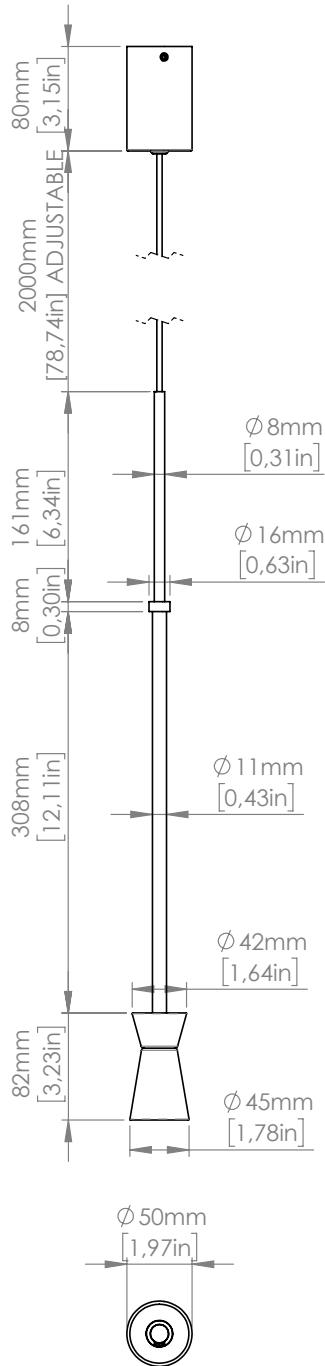

SO

AP

BATTERY

READING

SPECIFICHE PRODOTTO / PRODUCT SPECIFICS

p.2

G+T SO

p.4

DIMMABLE

AP / BATTERY
 Three intensity levels (100 - 70 - 30%)

SO / READING
 1 X 3W
 Custom LED
 500 Lm nominal
 2700 °K; CRI: >90

DIMMABLE

BOX 1

L: 78 cm / 30.7"
 W: 14 cm / 5.5"
 H: 8 cm / 3.1"

PESO / WEIGHT
 1 kg / 2.2 lbs