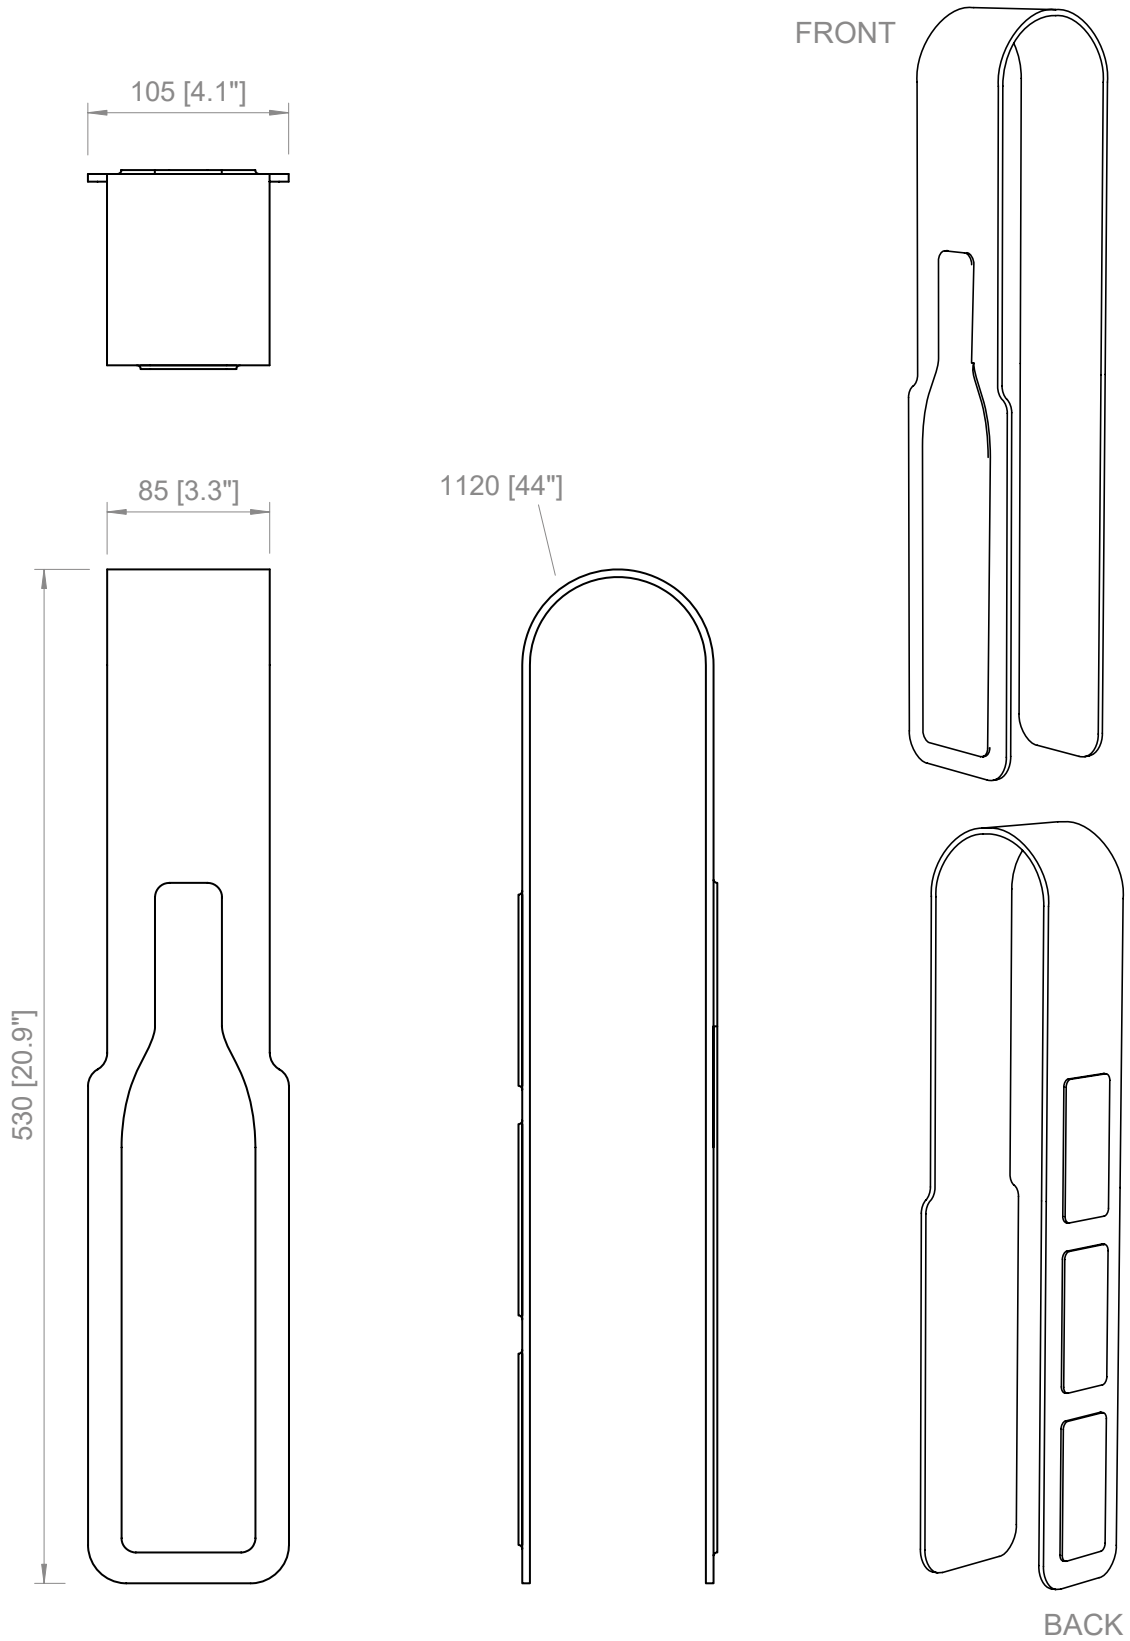

G+T BATTERY / FISSAGGIO IN PELLE PER SEDUTE E IMBOTTITI
LEATHER COVERED SOFA HANGING ACCESSORY