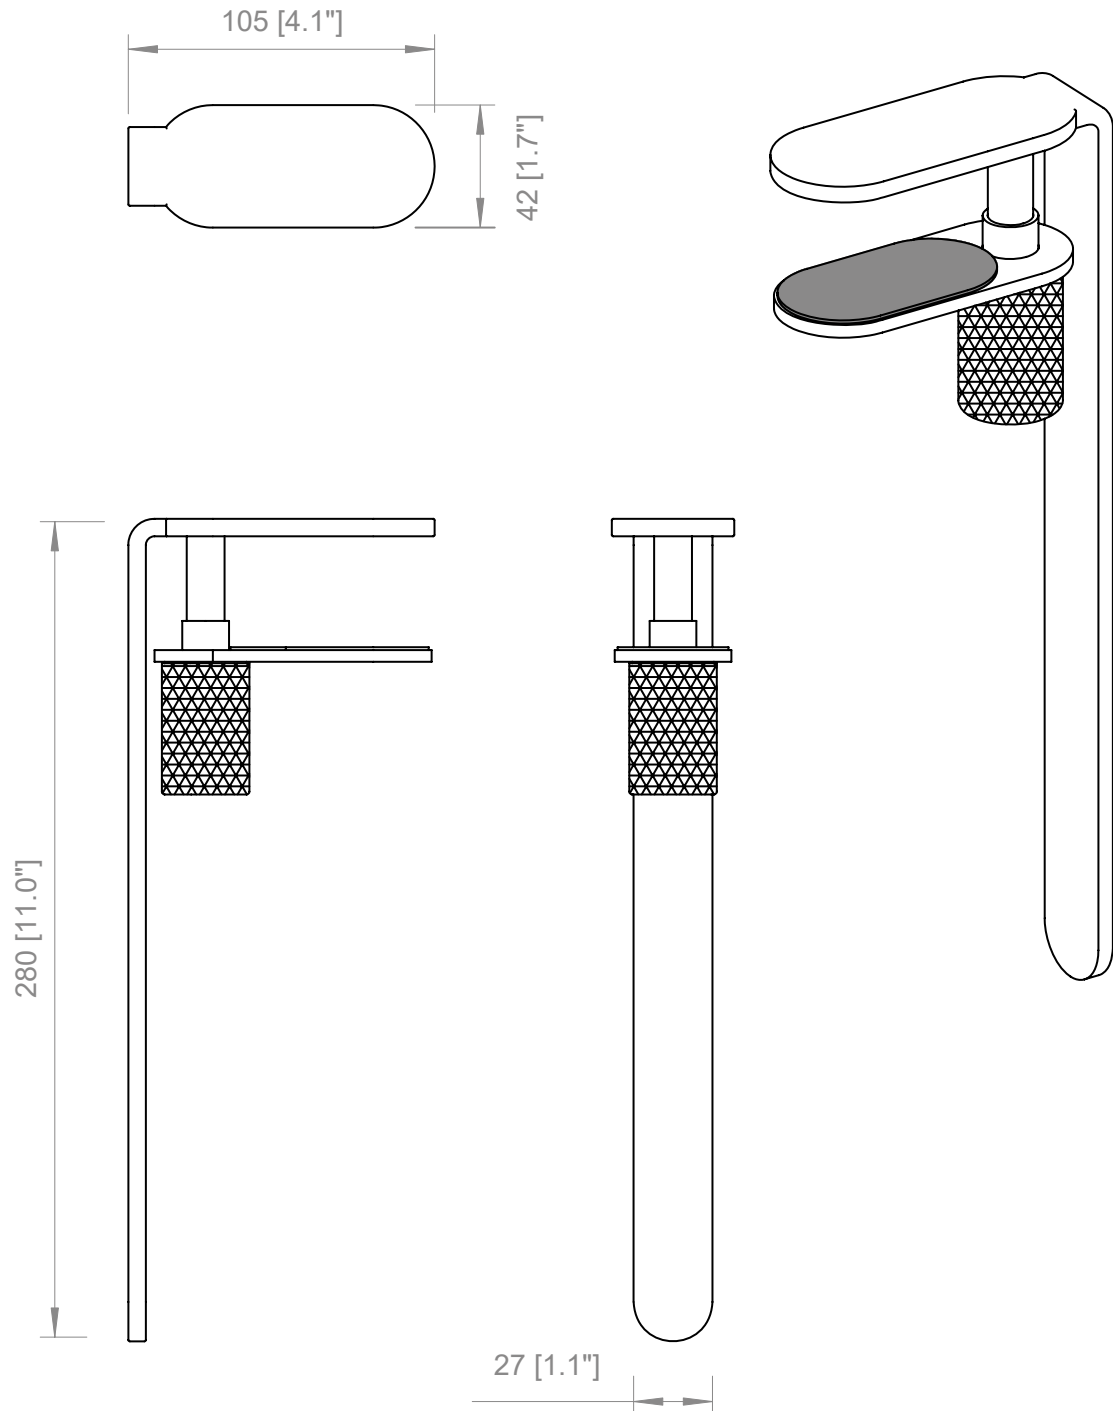

DIMMABLE

AP / BATTERY
 Three intensity levels (100 - 70 - 30%)

SO / READING
 1 X 3W
 Custom LED
 500 Lm nominal
 2700 °K; CRI: >90

DIMMABLE

BOX 1

L: 78 cm / 30.7"
 W: 14 cm / 5.5"
 H: 8 cm / 3.1"

PESO / WEIGHT
 1 kg / 2.2 lbs