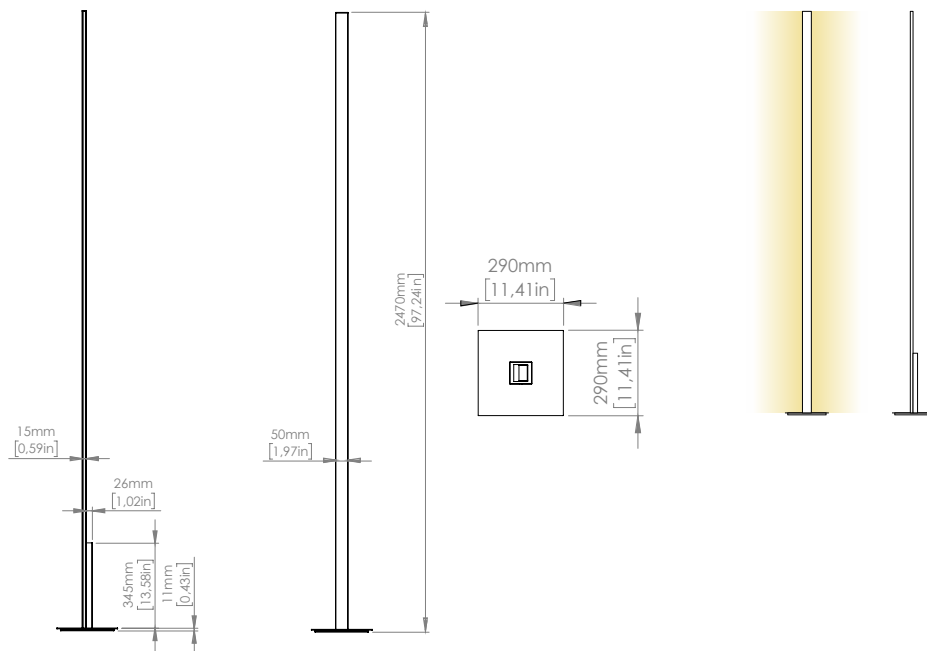

LIGHT EFFECT | EFFETTO LUMINOSO

LIGHT SOURCE | FONTE LUMINOSA

220-240V · 110V | Double emission | Doppia emissione
Front | Fronte 1x34.5 W Strip LED | 4.050 Lm
Back | Retro 1x49 W Strip LED | 5.800 Lm
2.700 K | CRI >90

DIMMING | DIMMERAZIONE

2 x Dimmer on board | Dimmer a bordo

FINISHES | FINITURE

METAL FRAME | STRUTTURA METALLICA

- Champagne
  Champagne
- Brushed bronze-nickel
  Bronzo-nickel spazzolato
- Anthracite
  Antracite

Packaging | Imballi	Box 1	Box 2
LONG	440x440xh.180mm [17.3"x17.3"xh.7"]	150x2580xh.150mm [5.9"x101.5"xh.5.9"]
	7 kg [15.4 lbs]	8,5 kg [18.7 lbs]