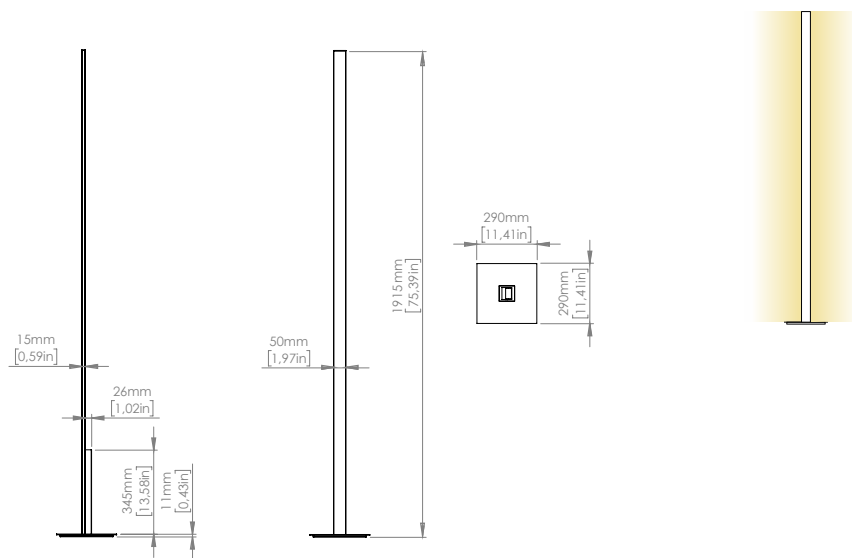

LIGHT SOURCE | FONTE LUMINOSA

220-240V · 110V | Double emission | Doppia emissione
Front | Fronte 1x26.5 W Strip LED | 3.150 Lm
Back | Retro 1x38 W Strip LED | 4.500 Lm
2.700 K | CRI >90

DIMMING | DIMMERAZIONE

Phase cut (Triac) | Taglio di fase
DALI or 1-10V on demand | DALI o 1-10V su richiesta

FINISHES | FINITURE

METAL FRAME | STRUTTURA METALLICA

- Champagne
  Champagne
- Brushed bronze-nickel
  Bronzo-nickel spazzolato
- Anthracite
  Antracite

Packaging | Imballi	Box 1	Box 2
FLOOR	440x440xh.180mm [17.3"x17.3"xh.7"]	120x2120xh.120mm [4.7"x83.4"xh.4.7"]
	7 kg [15.4 lbs]	3,5 kg [7.7 lbs]